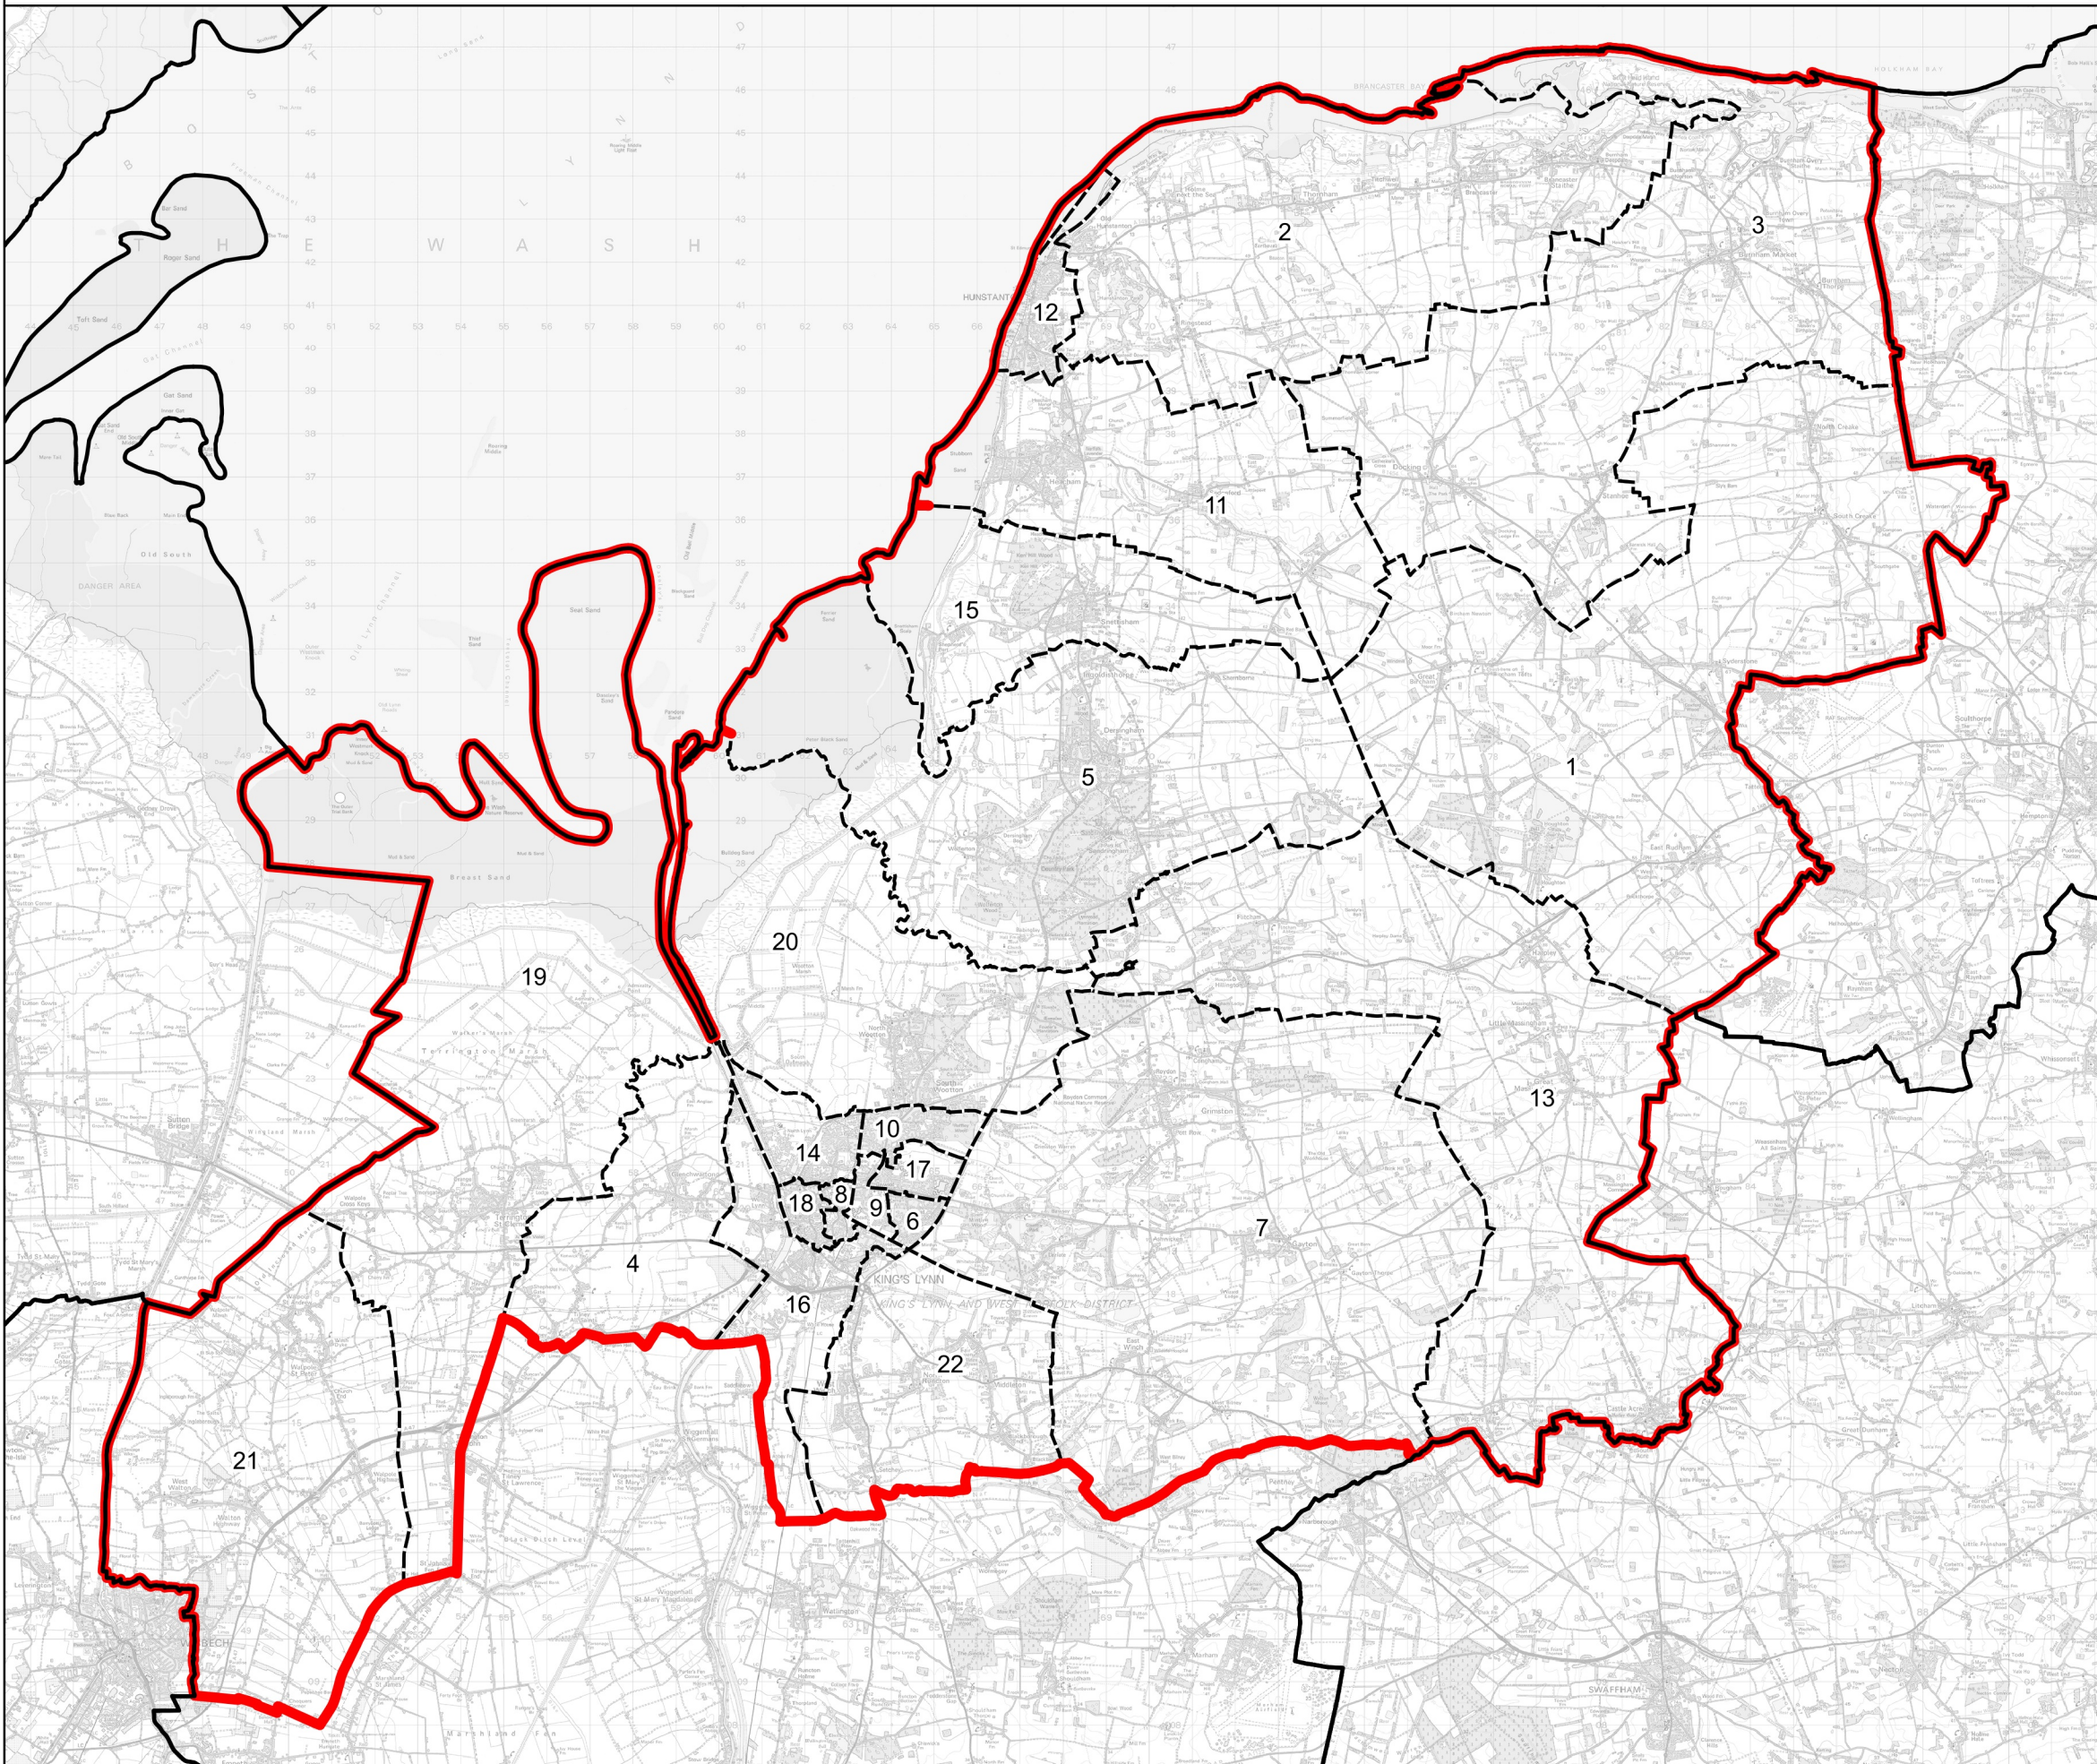

Boundary Commission for England - Revised Proposals for the Eastern Region

North West Norfolk County Constituency - Electorate 75,200

Wards:

- 1 Bircham with Rudhams
- 2 Brancaster
- 3 Burnham Market & Docking
- 4 Clenchwarton
- 5 Dersingham
- 6 Fairstead
- 7 Gayton & Grimston
- 8 Gaywood Chase
- 9 Gaywood Clock
- 10 Gaywood North Bank
- 11 Heacham
- 12 Hunstanton
- 13 Massingham with Castle Acre
- 14 North Lynn
- 15 Snettisham
- 16 South & West Lynn
- 17 Springwood
- 18 St. Margaret's with St. Nicholas
- 19 Terrington
- 20 The Woottons
- 21 Walsoken, West Walton & Walpole
- 22 West Winch

- Constituency
- Local Authorities
- Wards

© Crown copyright and database rights 2022 OS 100018289. You are permitted to use this data solely to enable you to respond to, or interact with, the organisation that provided you with the data. You are not permitted to copy, sub-licence, distribute or sell any of this data to third parties in any form. Third party rights to enforce the terms of this licence shall be reserved to OS.

North West Norfolk County Constituency