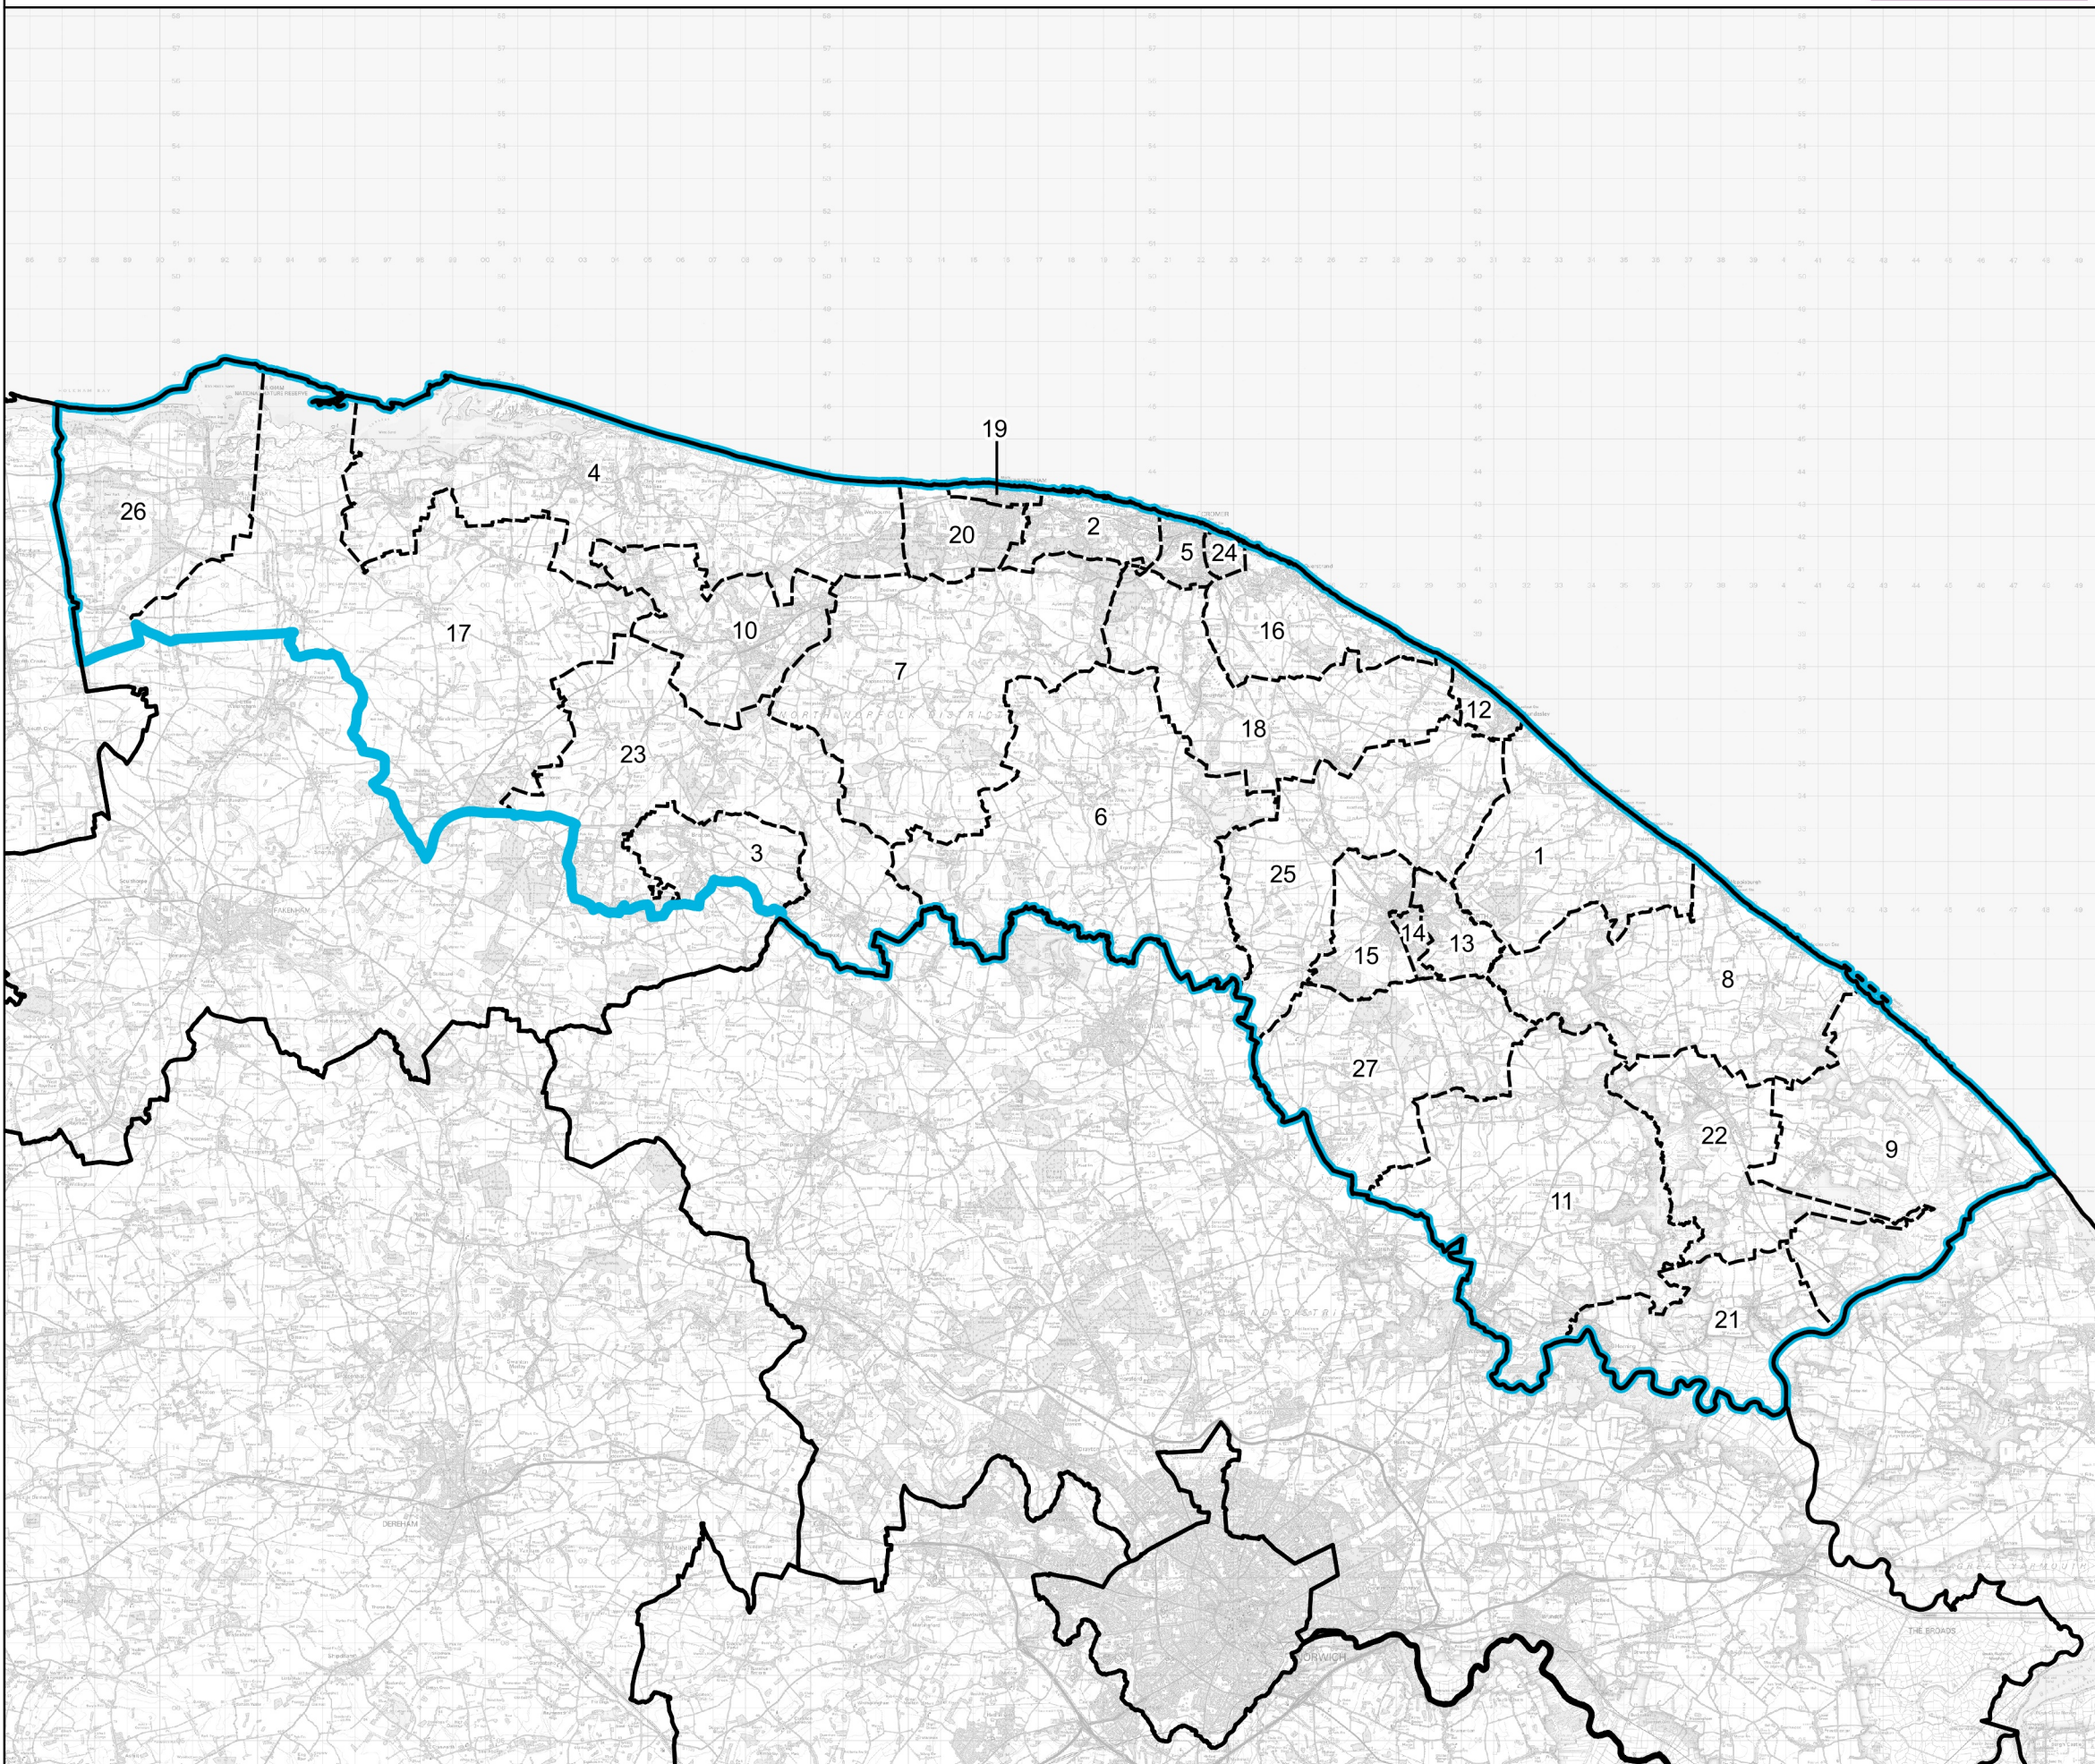

Boundary Commission for England - Revised Proposals for the Eastern Region

North Norfolk County Constituency - **Electorate 70,719**

Wards:

- 1 Bacton
- 2 Beeston Regis & The Runtons
- 3 Briston
- 4 Coastal
- 5 Cromer Town
- 6 Erpingham
- 7 Gresham
- 8 Happisburgh
- 9 Hickling
- 10 Holt
- 11 Hoveton & Tunstead
- 12 Mundesley
- 13 North Walsham East
- 14 North Walsham Market Cross
- 15 North Walsham West
- 16 Poppyland
- 17 Priory
- 18 Roughton
- 19 Sheringham North
- 20 Sheringham South
- 21 St. Benet's
- 22 Stalham
- 23 Stody
- 24 Suffield Park
- 25 Trunch
- 26 Wells with Holkham
- 27 Worstead

- Constituency
- Local Authorities
- Wards

© Crown copyright and database rights 2022 OS 100018289. You are permitted to use this data solely to enable you to respond to, or interact with, the organisation that provided you with the data. You are not permitted to copy, sub-licence, distribute or sell any of this data to third parties in any form. Third party rights to enforce the terms of this licence shall be reserved to OS.

North Norfolk County Constituency