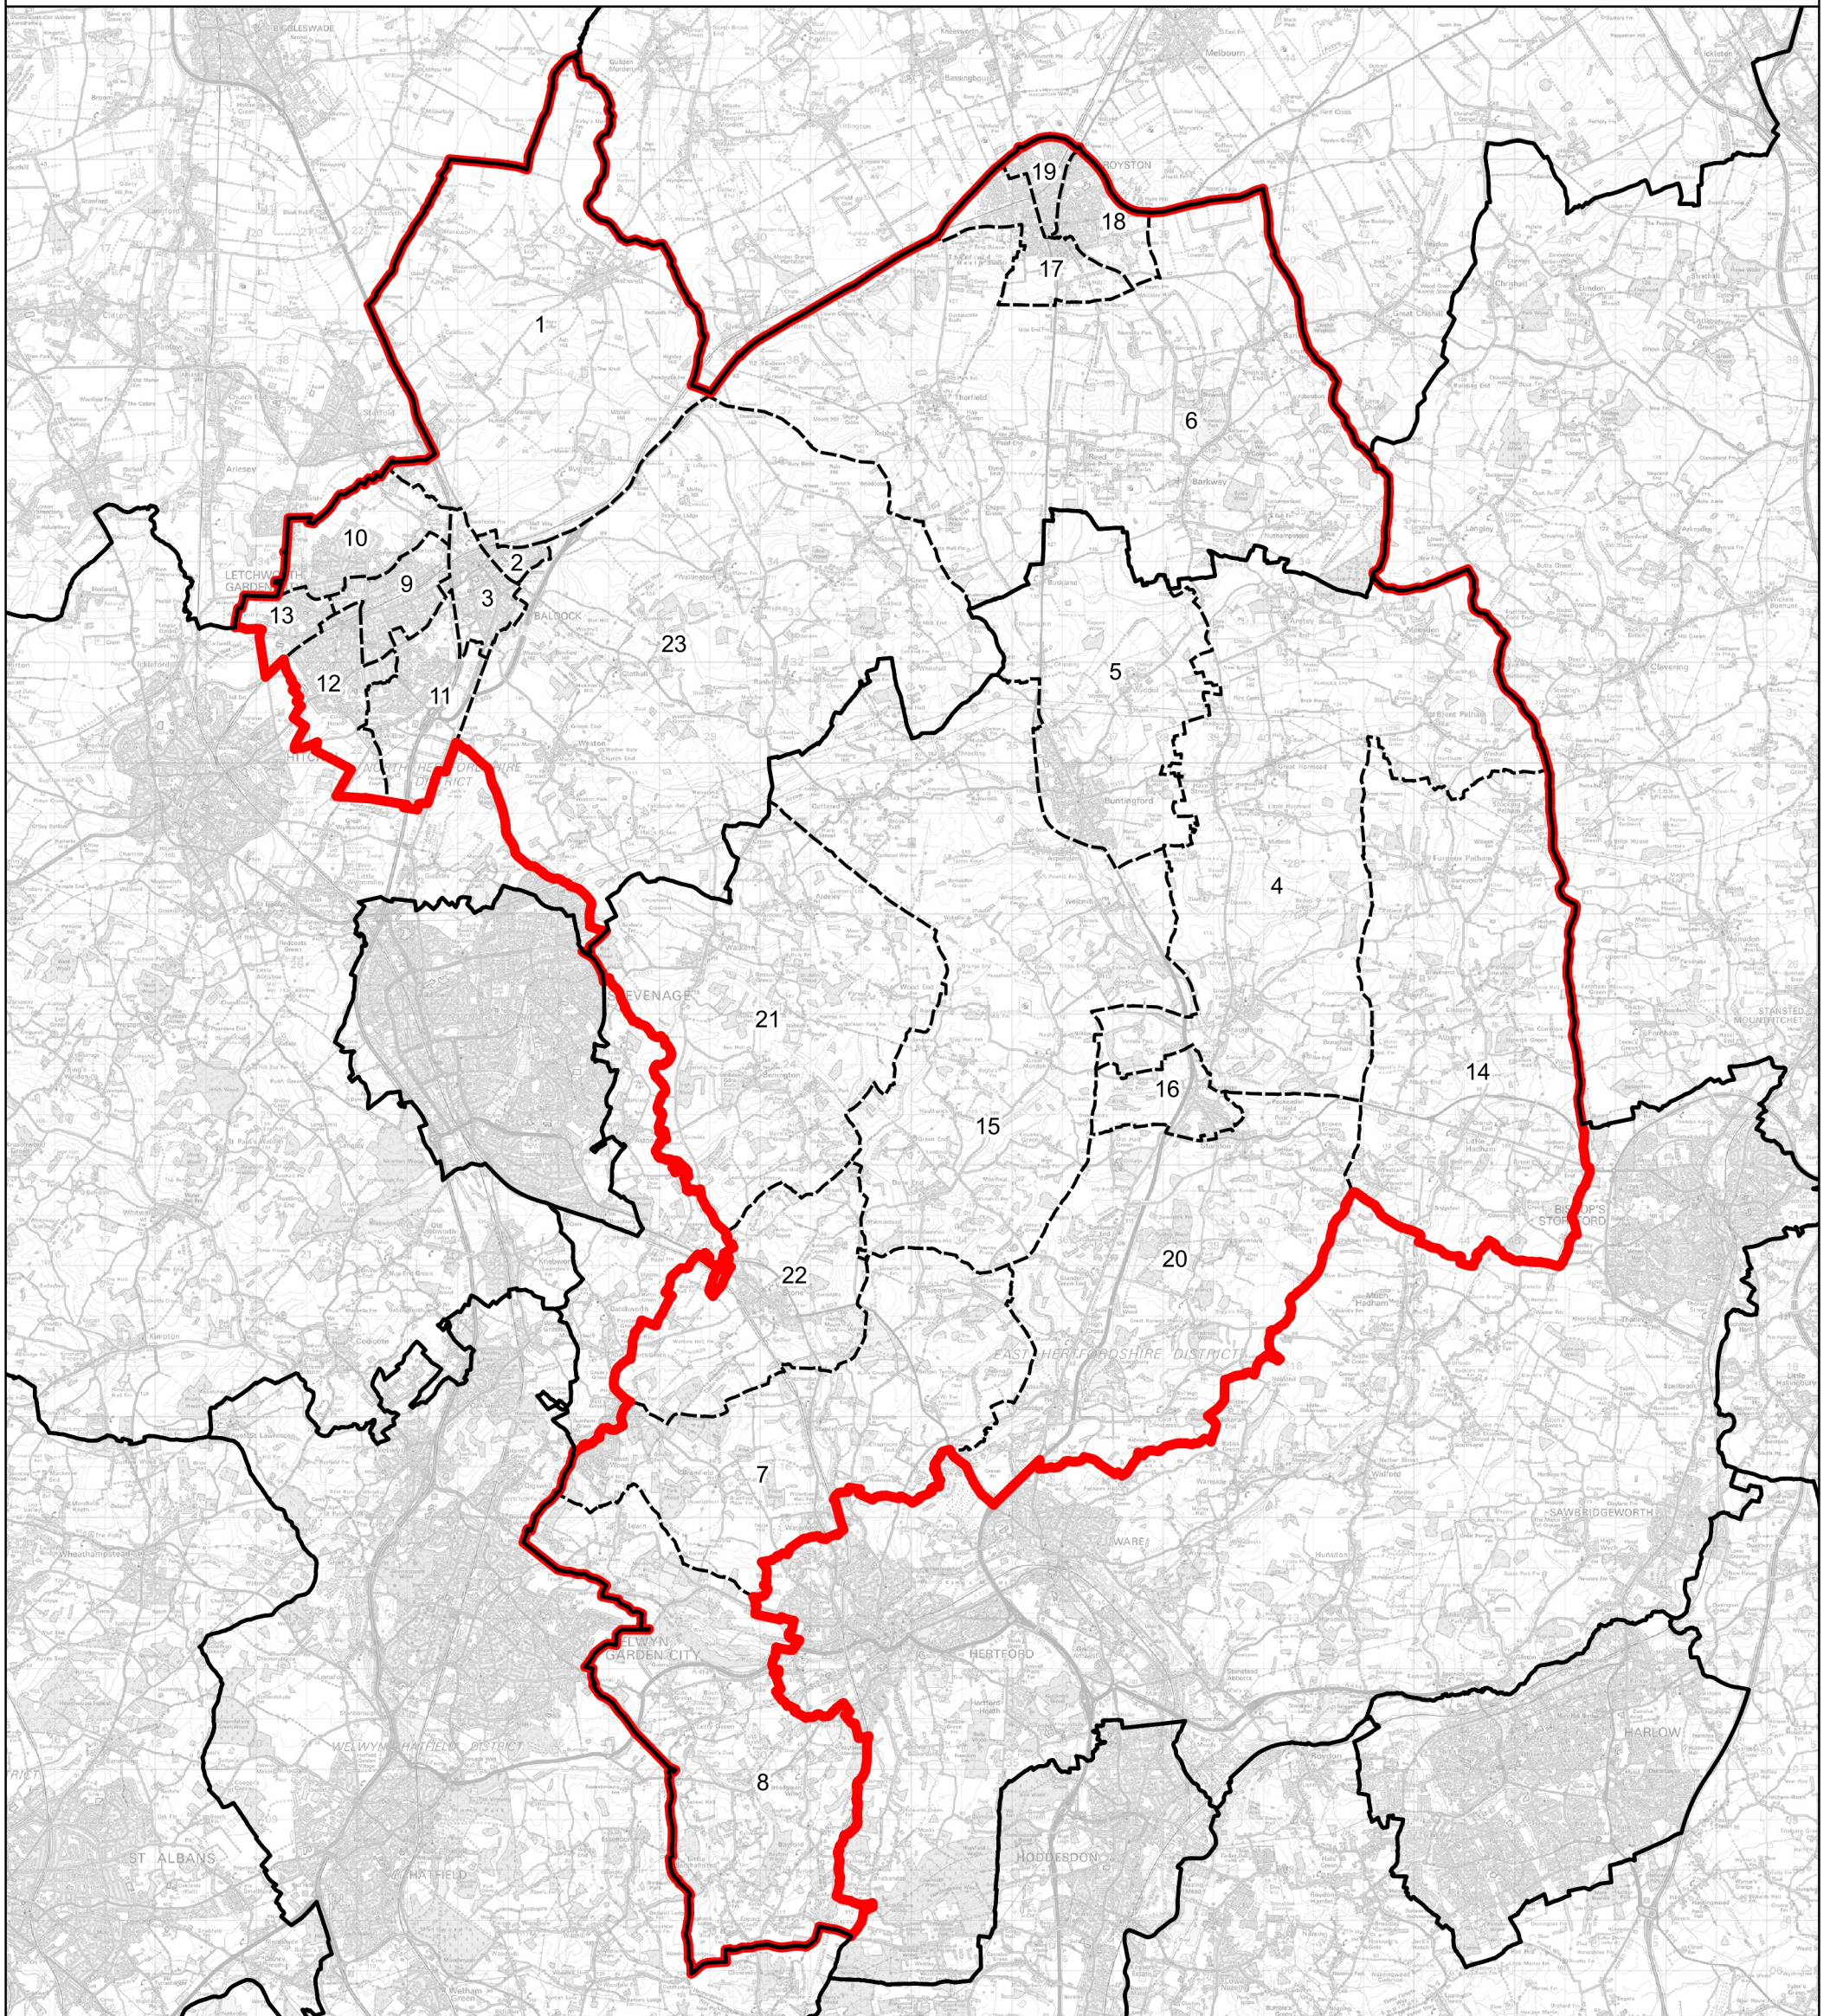

Boundary Commission for England - Revised Proposals for the Eastern Region

North East Hertfordshire County Constituency - Electorate 76,849

Wards:

- | | | | |
|------------------------|--------------------------|-------------------------|----------------------|
| 1 Arbury | 8 Hertford Rural South | 14 Little Hadham | 21 Walkern |
| 2 Baldock East | 9 Letchworth East | 15 Mundens and Cotteder | 22 Watton-at-Stone |
| 3 Baldock Town | 10 Letchworth Grange | 16 Puckeridge | 23 Weston and Sandon |
| 4 Braughing | 11 Letchworth South East | 17 Royston Heath | |
| 5 Buntingford | 12 Letchworth South West | 18 Royston Meridian | |
| 6 Ermine | 13 Letchworth Wilbury | 19 Royston Palace | |
| 7 Hertford Rural North | | 20 Thundridge & Standon | |

-  Constituency
-  Local Authorities
-  Wards

© Crown copyright and database rights 2022 OS 100018289. You are permitted to use this data solely to enable you to respond to, or interact with, the organisation that provided you with the data. You are not permitted to copy, sub-licence, distribute or sell any of this data to third parties in any form. Third party rights to enforce the terms of this licence shall be reserved to OS.

North East Hertfordshire County Constituency