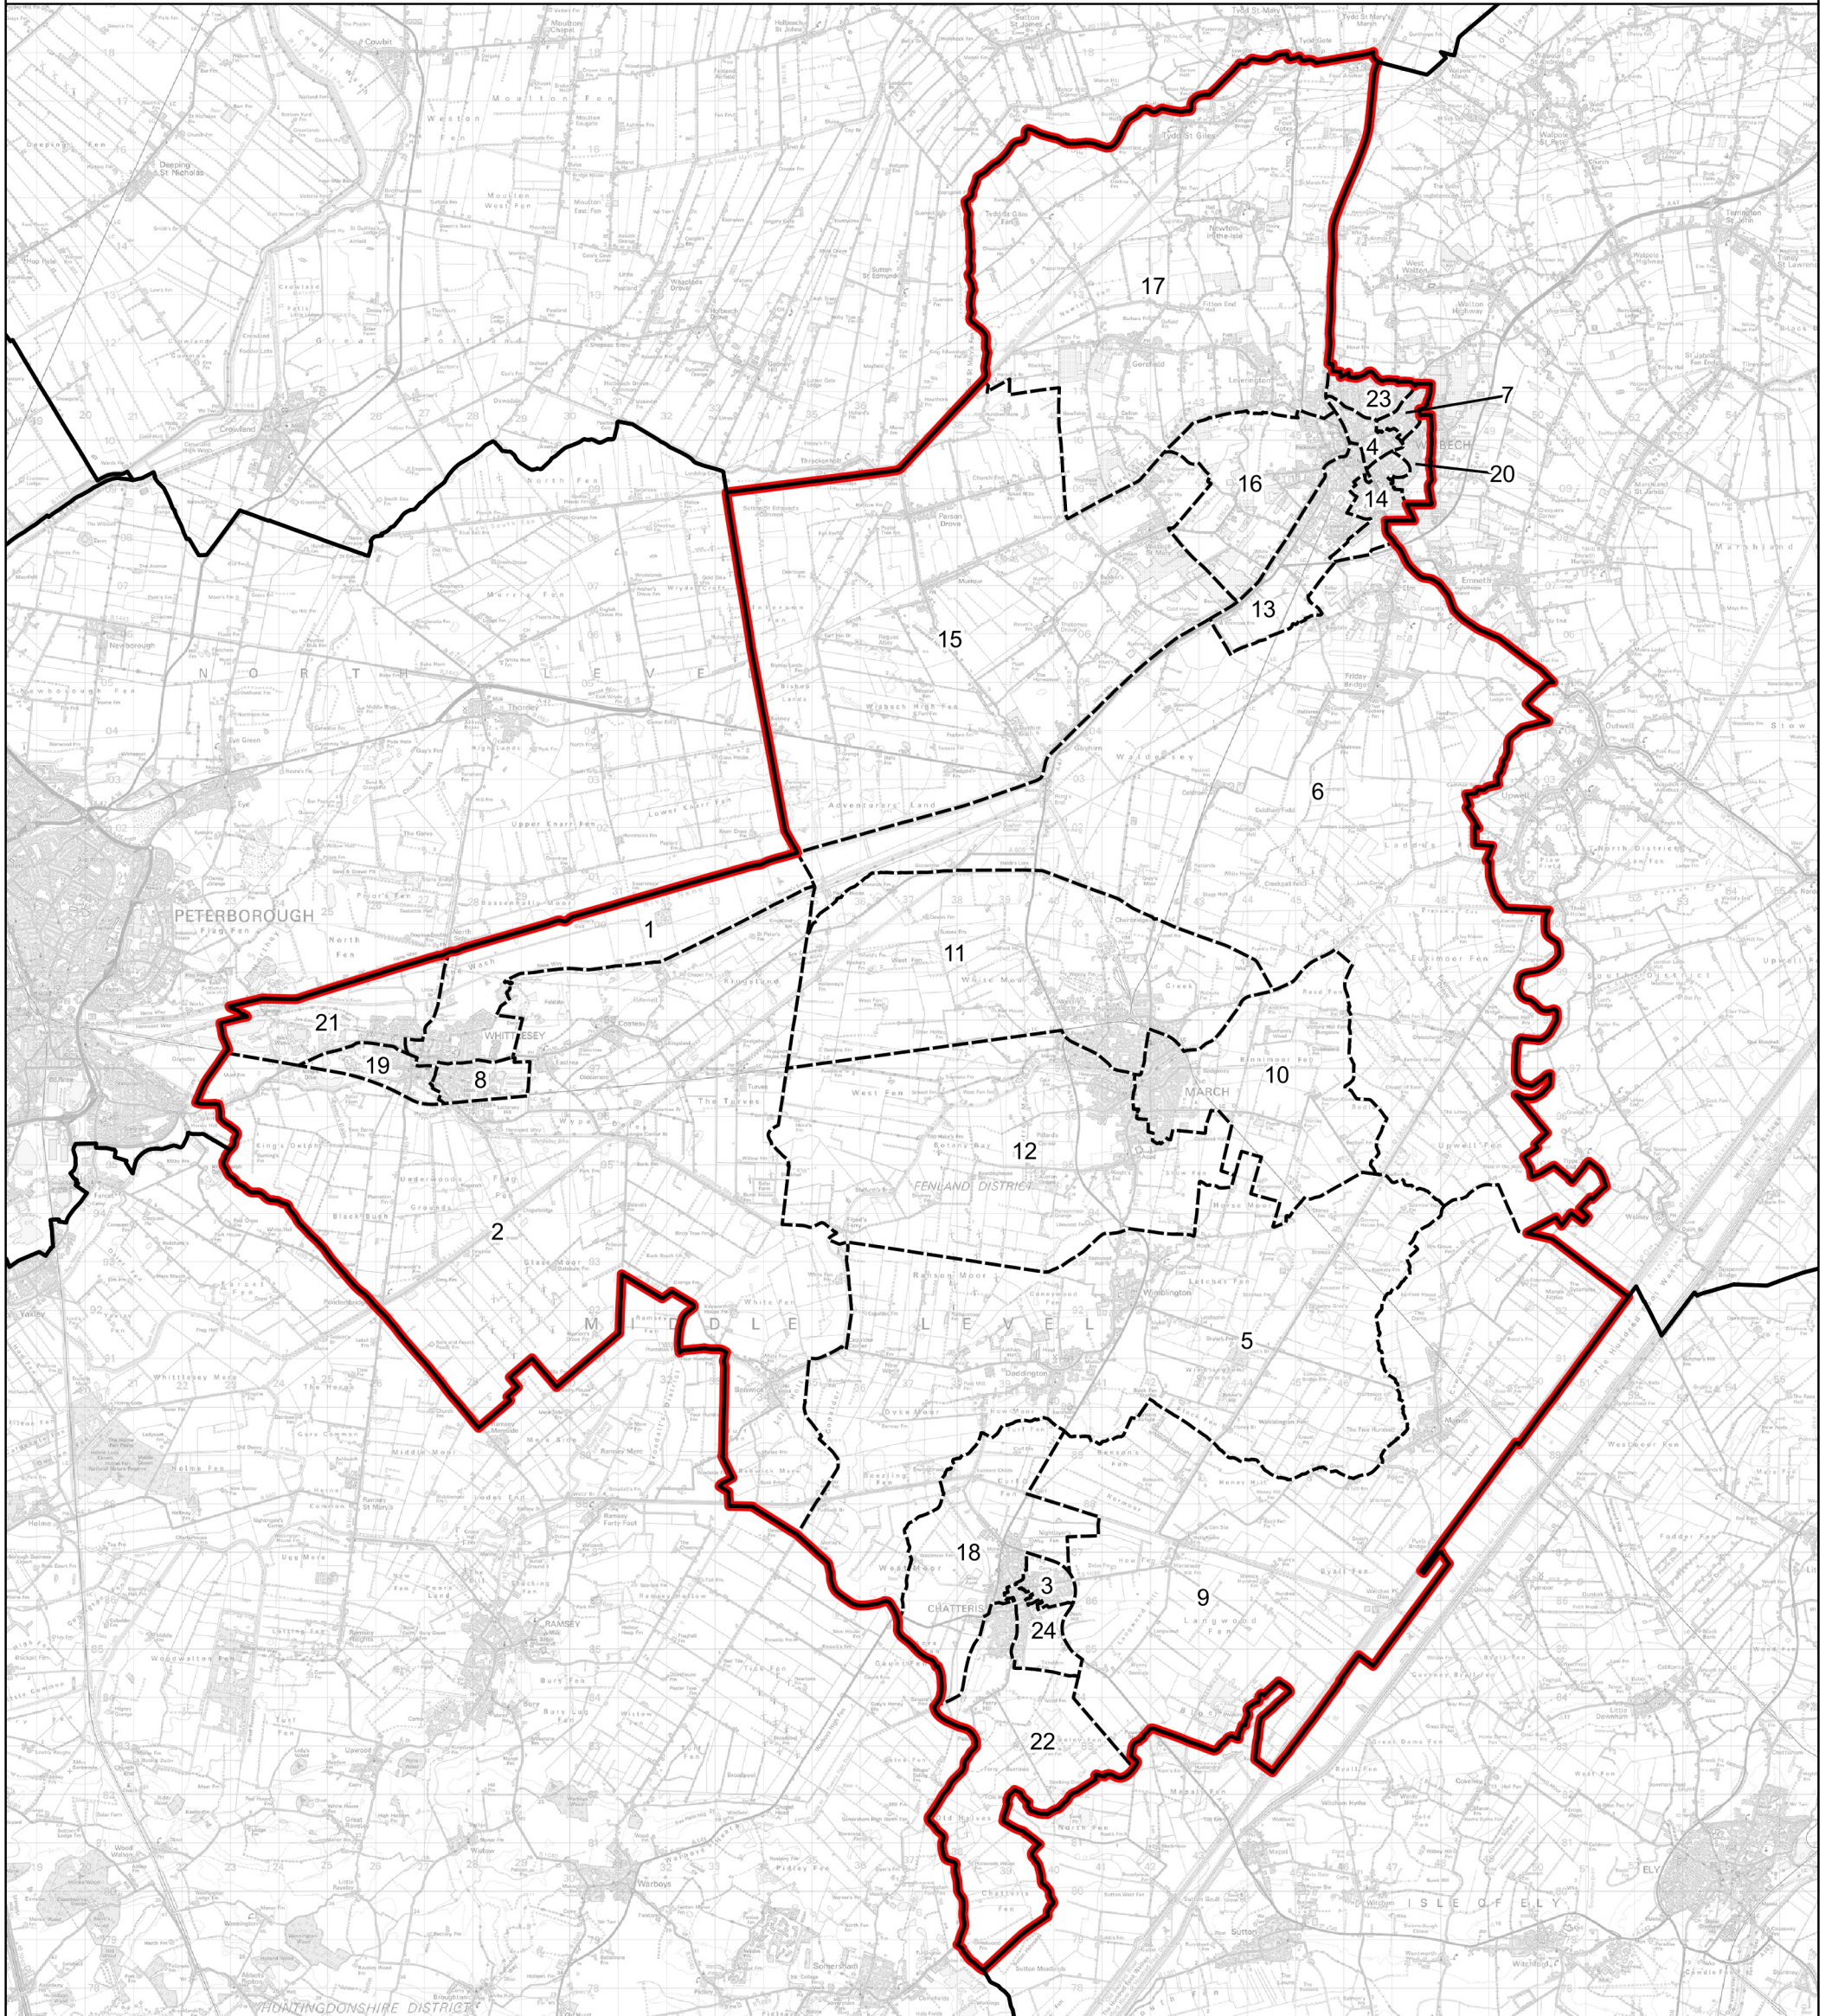

Boundary Commission for England - Revised Proposals for the Eastern Region

North East Cambridgeshire County Constituency - Electorate 70,806

Wards:

1 Bassenhally	7 Kirkgate	14 Octavia Hill	20 Staithe
2 Benwick, Coates & Eastrea	8 Lattersey	15 Parson Drove & Wisbech St. Mary	21 Stonald
3 Birch	9 Manea	16 Peckover	22 The Mills
4 Clarkson	10 March East	17 Roman Bank	23 Waterlees Village
5 Doddington & Wimblington	11 March North	18 Slade Lode	24 Wenneye
6 Elm & Christchurch	12 March West	19 St. Andrews	

- Constituency
- Local Authorities
- Wards

© Crown copyright and database rights 2022 OS 100018289. You are permitted to use this data solely to enable you to respond to, or interact with, the organisation that provided you with the data. You are not permitted to copy, sub-licence, distribute or sell any of this data to third parties in any form. Third party rights to enforce the terms of this licence shall be reserved to OS.

North East Cambridgeshire County Constituency