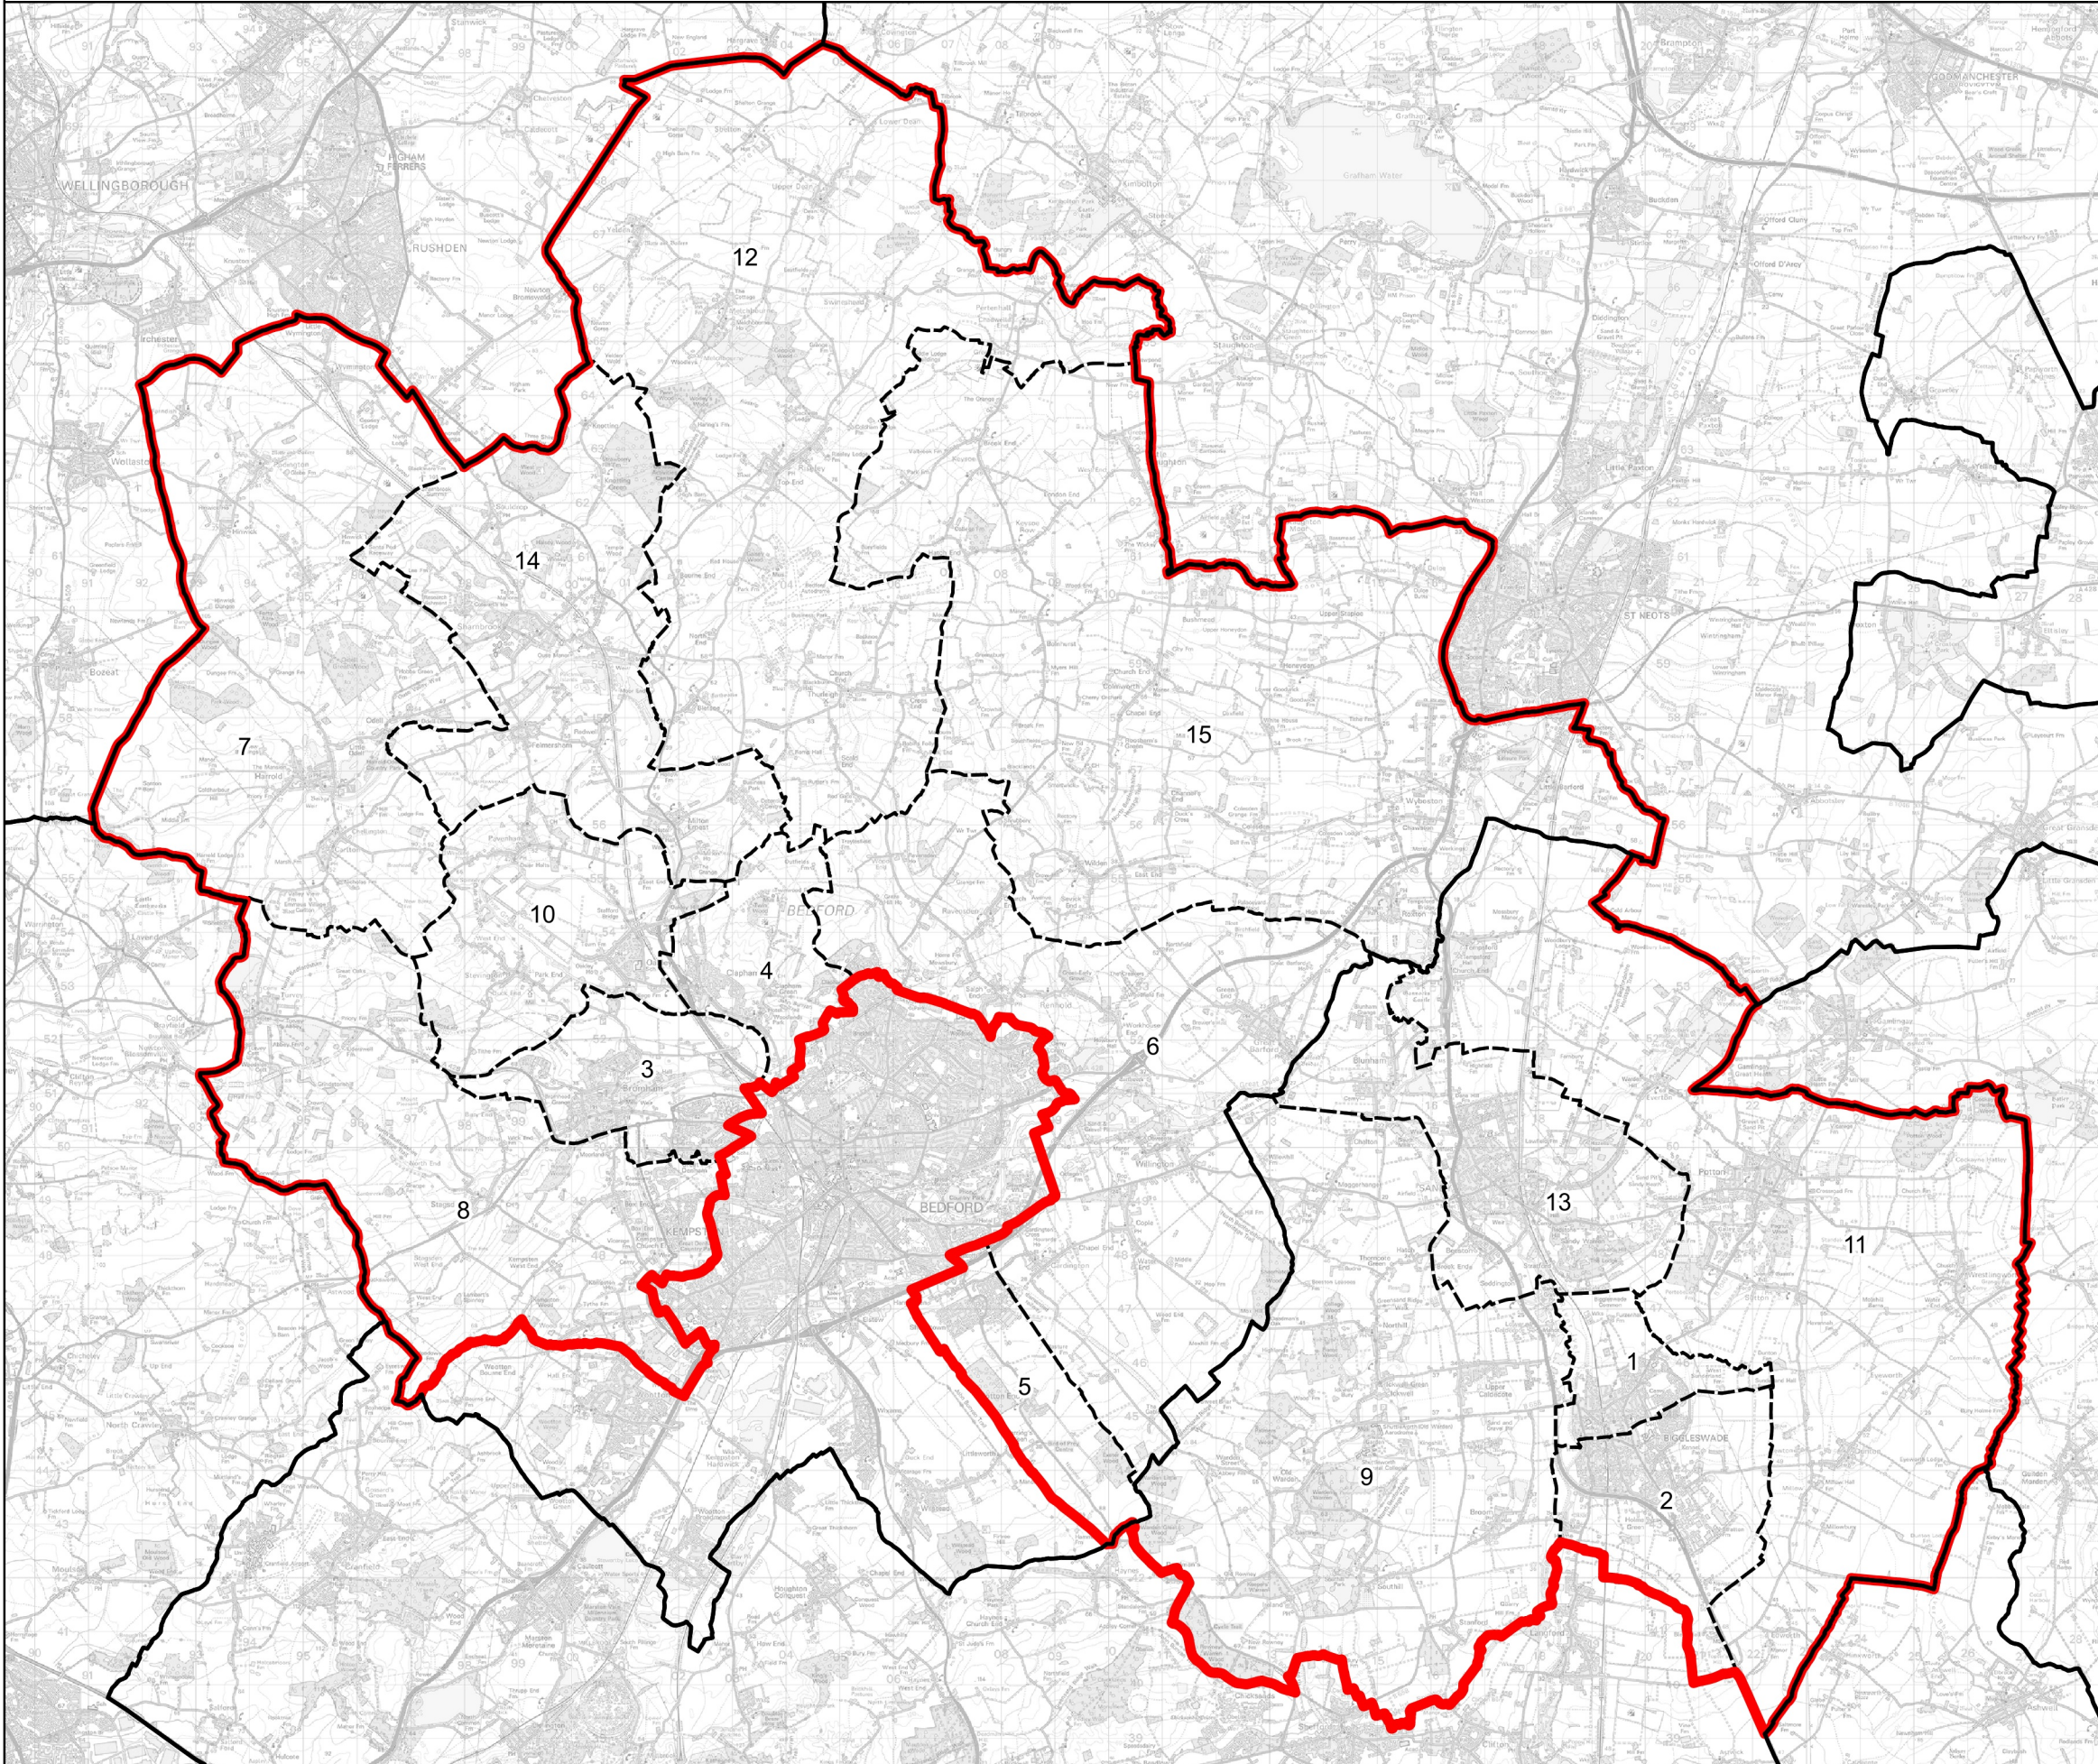

# Boundary Commission for England - Revised Proposals for the Eastern Region

North Bedfordshire County Constituency - Electorate 76,319

Wards:

- 1 Biggleswade North
- 2 Biggleswade South
- 3 Bromham and Biddenham
- 4 Clapham
- 5 Eastcotts
- 6 Great Barford
- 7 Harrold
- 8 Kempston Rural
- 9 Northill
- 10 Oakley
- 11 Potton
- 12 Riseley
- 13 Sandy
- 14 Sharnbrook
- 15 Wyboston

North Bedfordshire County Constituency