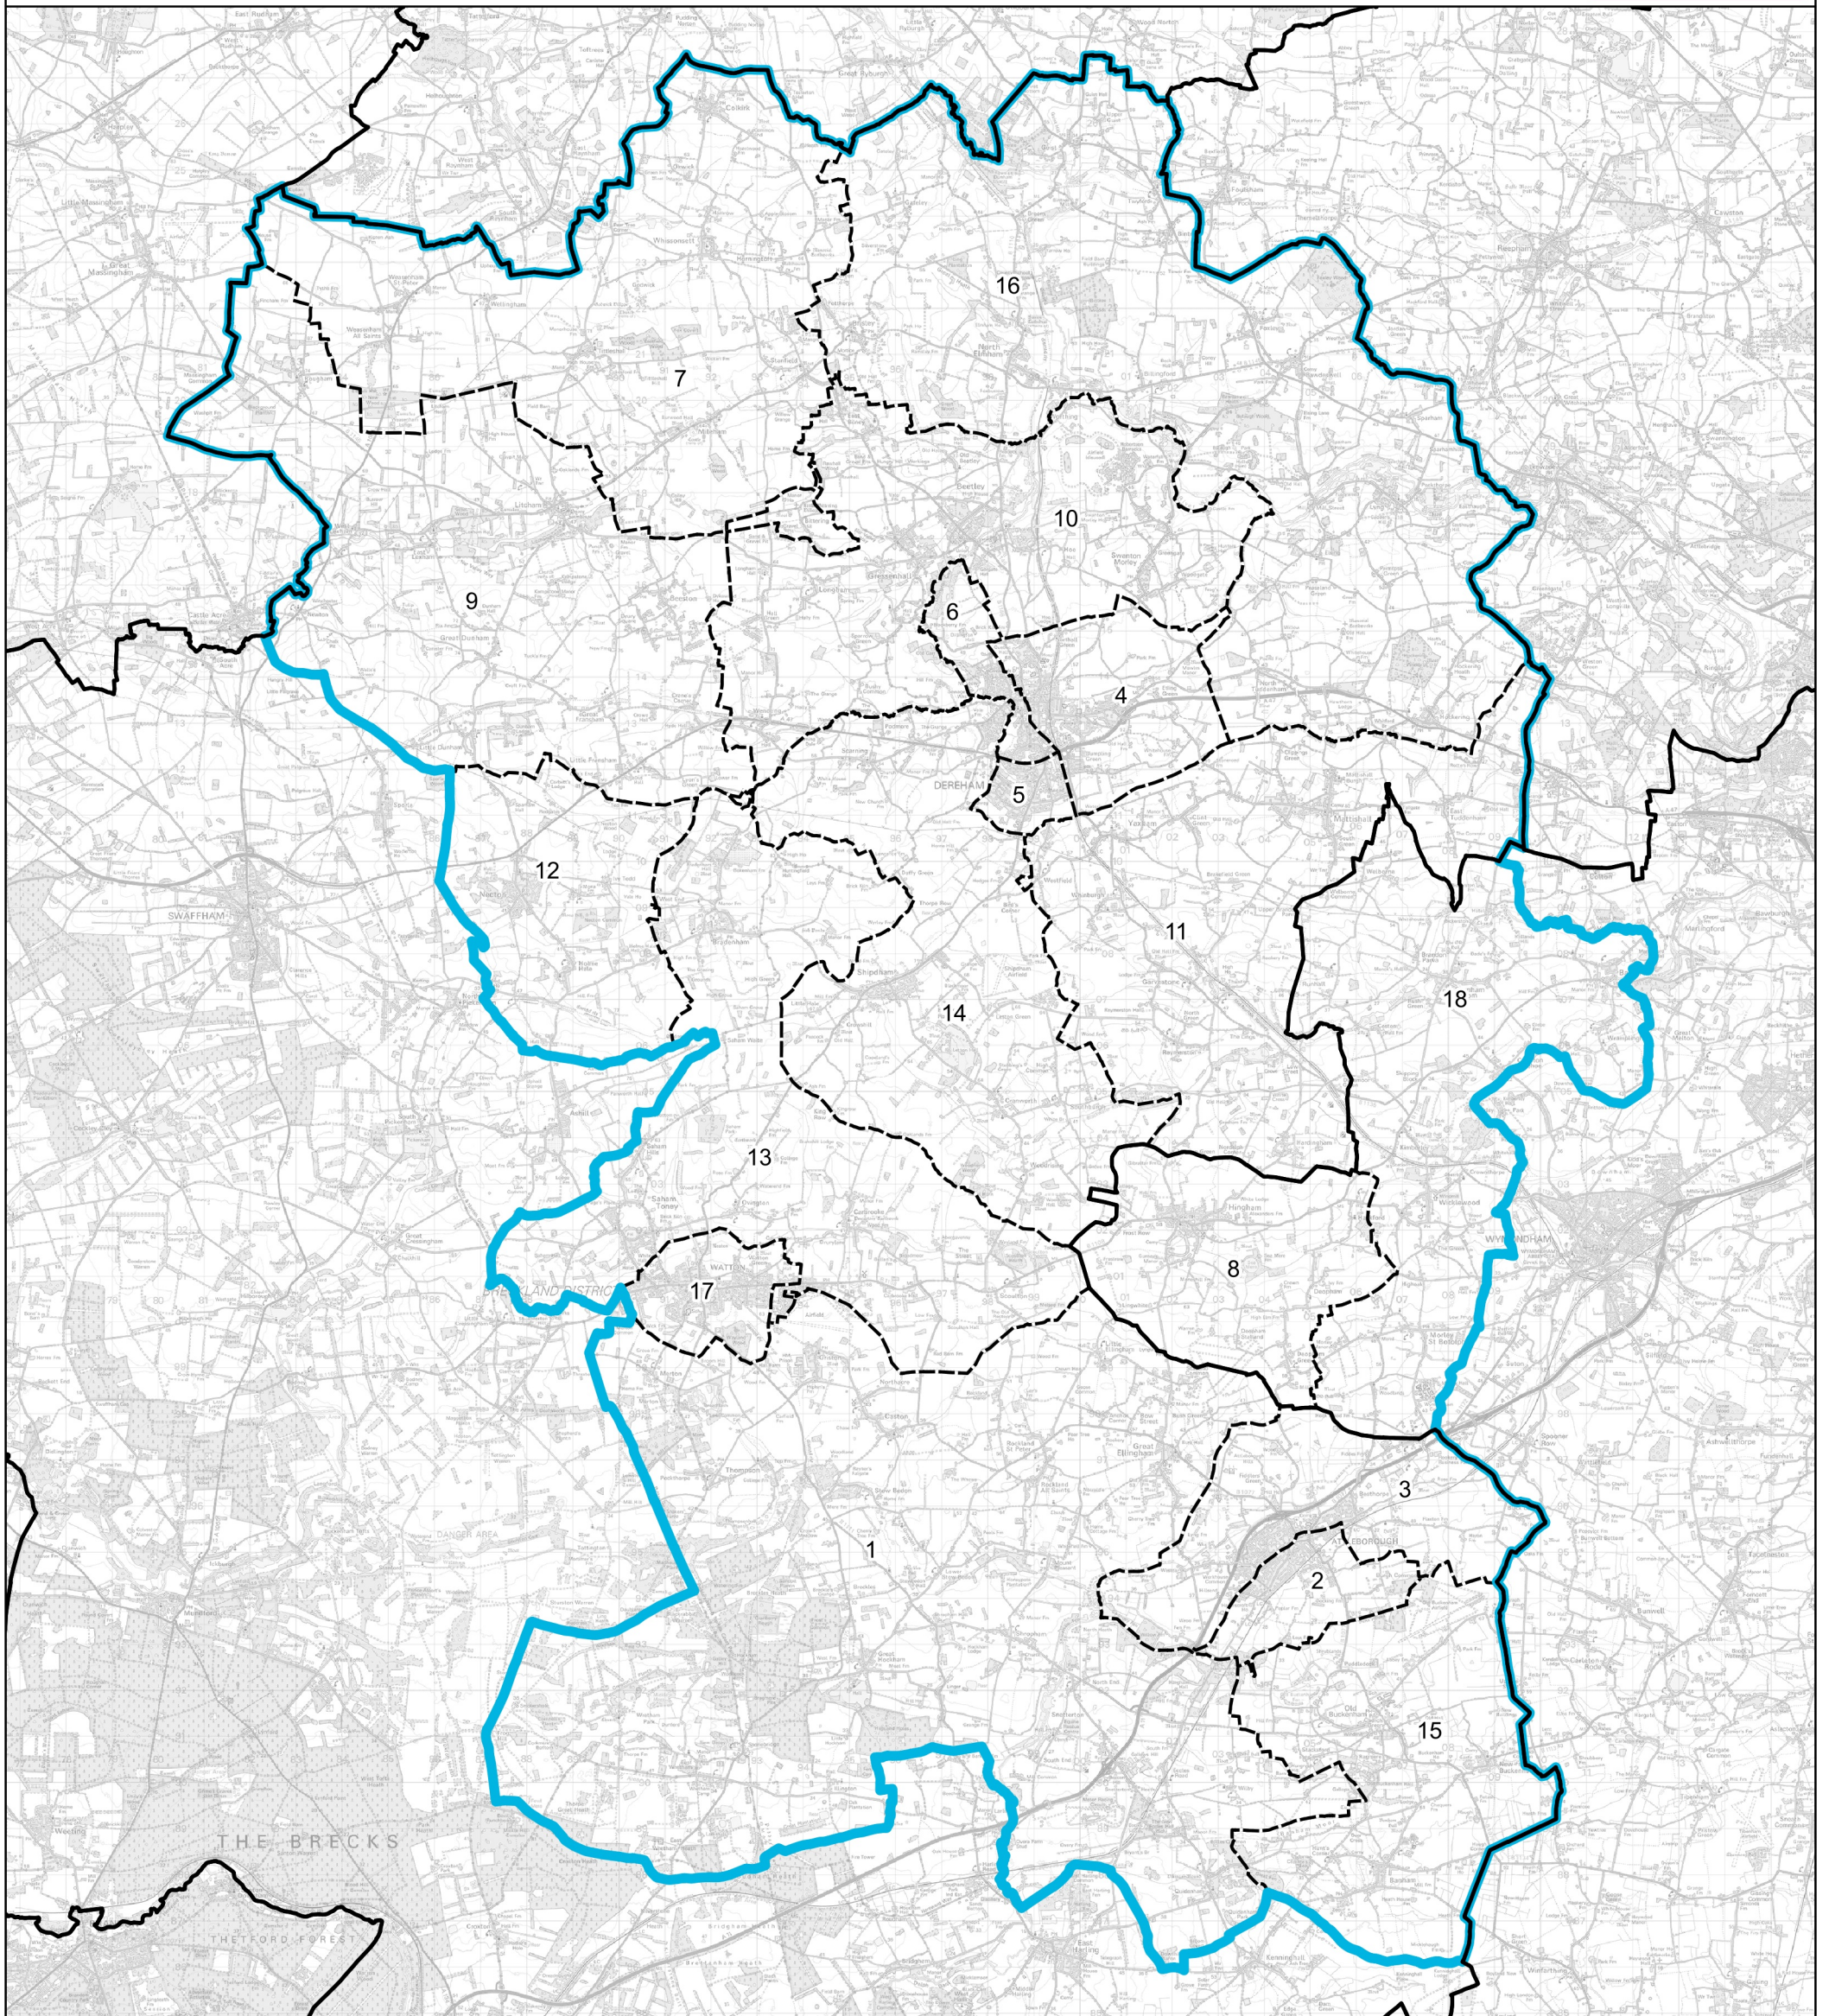

Boundary Commission for England - Revised Proposals for the Eastern Region

Mid Norfolk County Constituency - Electorate 71,060

Wards:

- | | | |
|------------------------------------|---------------------|---------------------------|
| 1 All Saints & Wayland | 7 Hermitage | 14 Shipdham-with-Scarning |
| 2 Attleborough Burgh & Haverscroft | 8 Hingham & Deopham | 15 The Buckenham & Banham |
| 3 Attleborough Queens & Besthorpe | 9 Launditch | 16 Upper Wensum |
| 4 Dereham Neatherd | 10 Lincoln | 17 Watton |
| 5 Dereham Toftwood | 11 Mattishall | 18 Wicklewood |
| 6 Dereham Withburga | 12 Necton | |
| | 13 Saham Toney | |

- Constituency
- Local Authorities
- Wards

© Crown copyright and database rights 2022 OS 100018289. You are permitted to use this data solely to enable you to respond to, or interact with, the organisation that provided you with the data. You are not permitted to copy, sub-licence, distribute or sell any of this data to third parties in any form. Third party rights to enforce the terms of this licence shall be reserved to OS.

Mid Norfolk County Constituency