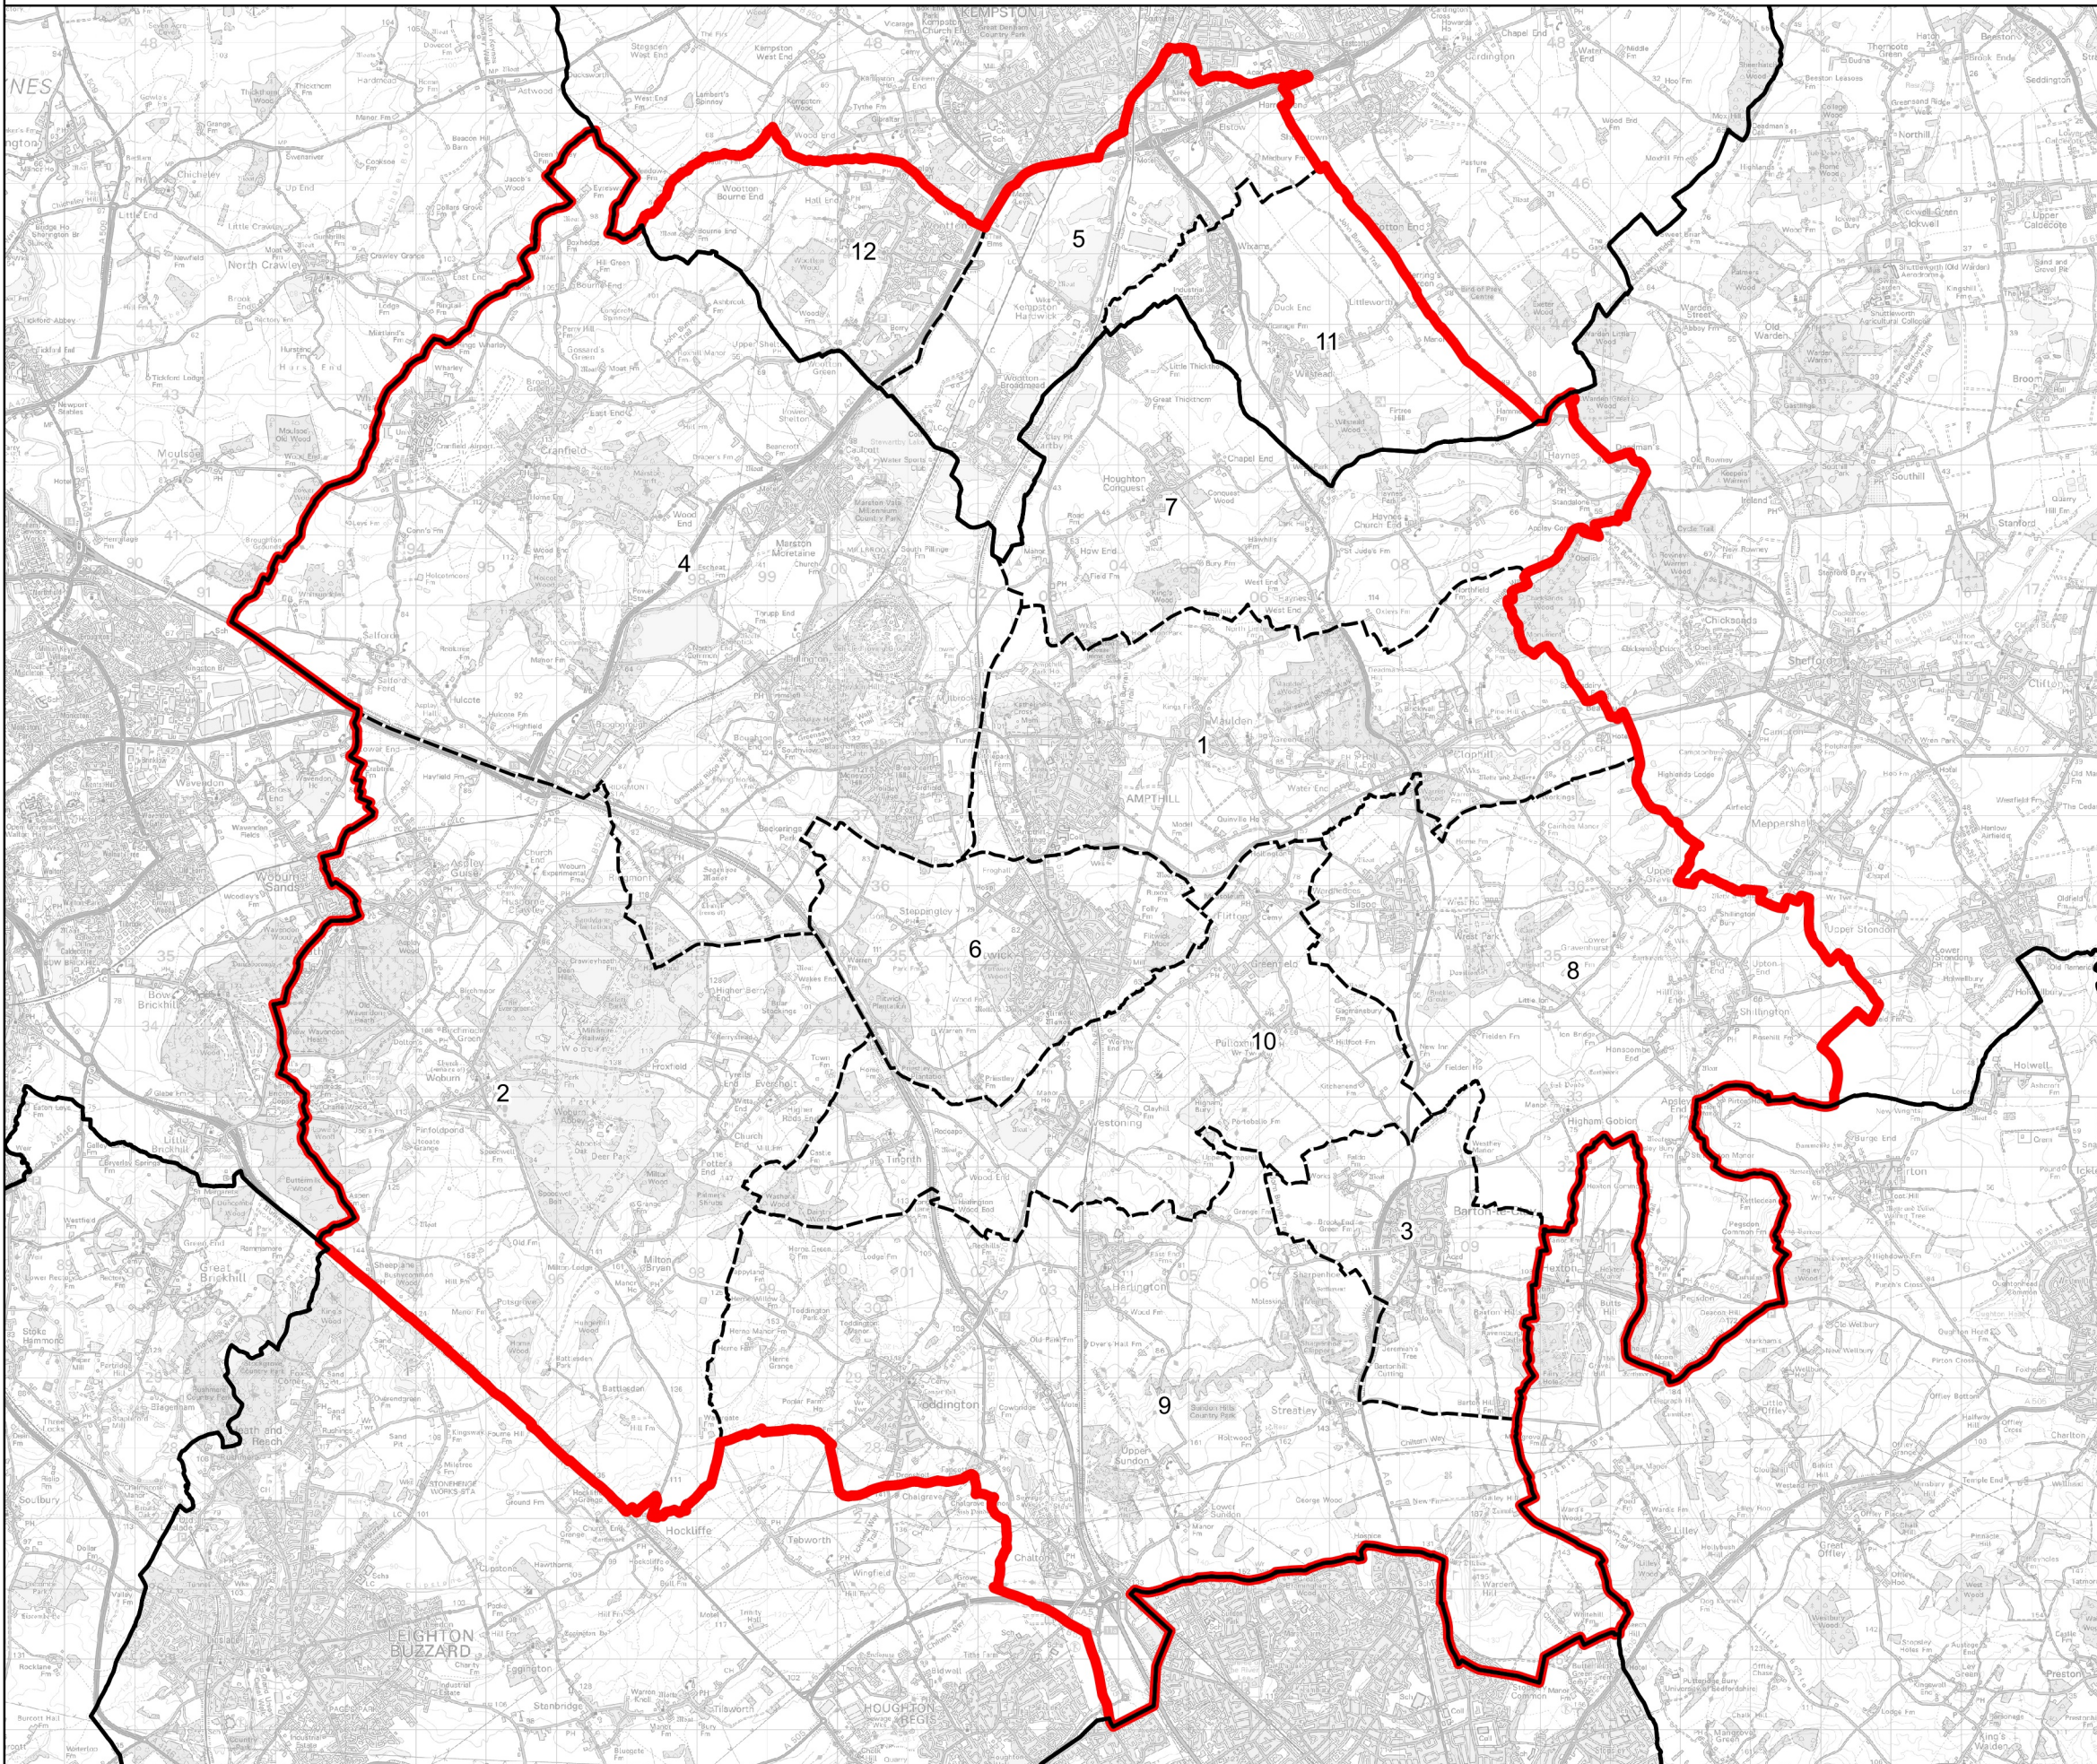

Boundary Commission for England - Revised Proposals for the Eastern Region

Mid Bedfordshire County Constituency - Electorate 71,748

Wards:

- 1 Ampt Hill
- 2 Aspley and Woburn
- 3 Barton-le-Clay
- 4 Cranfield and Marston Moretaine
- 5 Elstow and Stewartby
- 6 Flitwick
- 7 Houghton Conquest and Haynes
- 8 Silsoe and Shillington
- 9 Toddington
- 10 Westoning, Flitton and Greenfield
- 11 Wilshamstead
- 12 Wootton

Mid Bedfordshire County Constituency