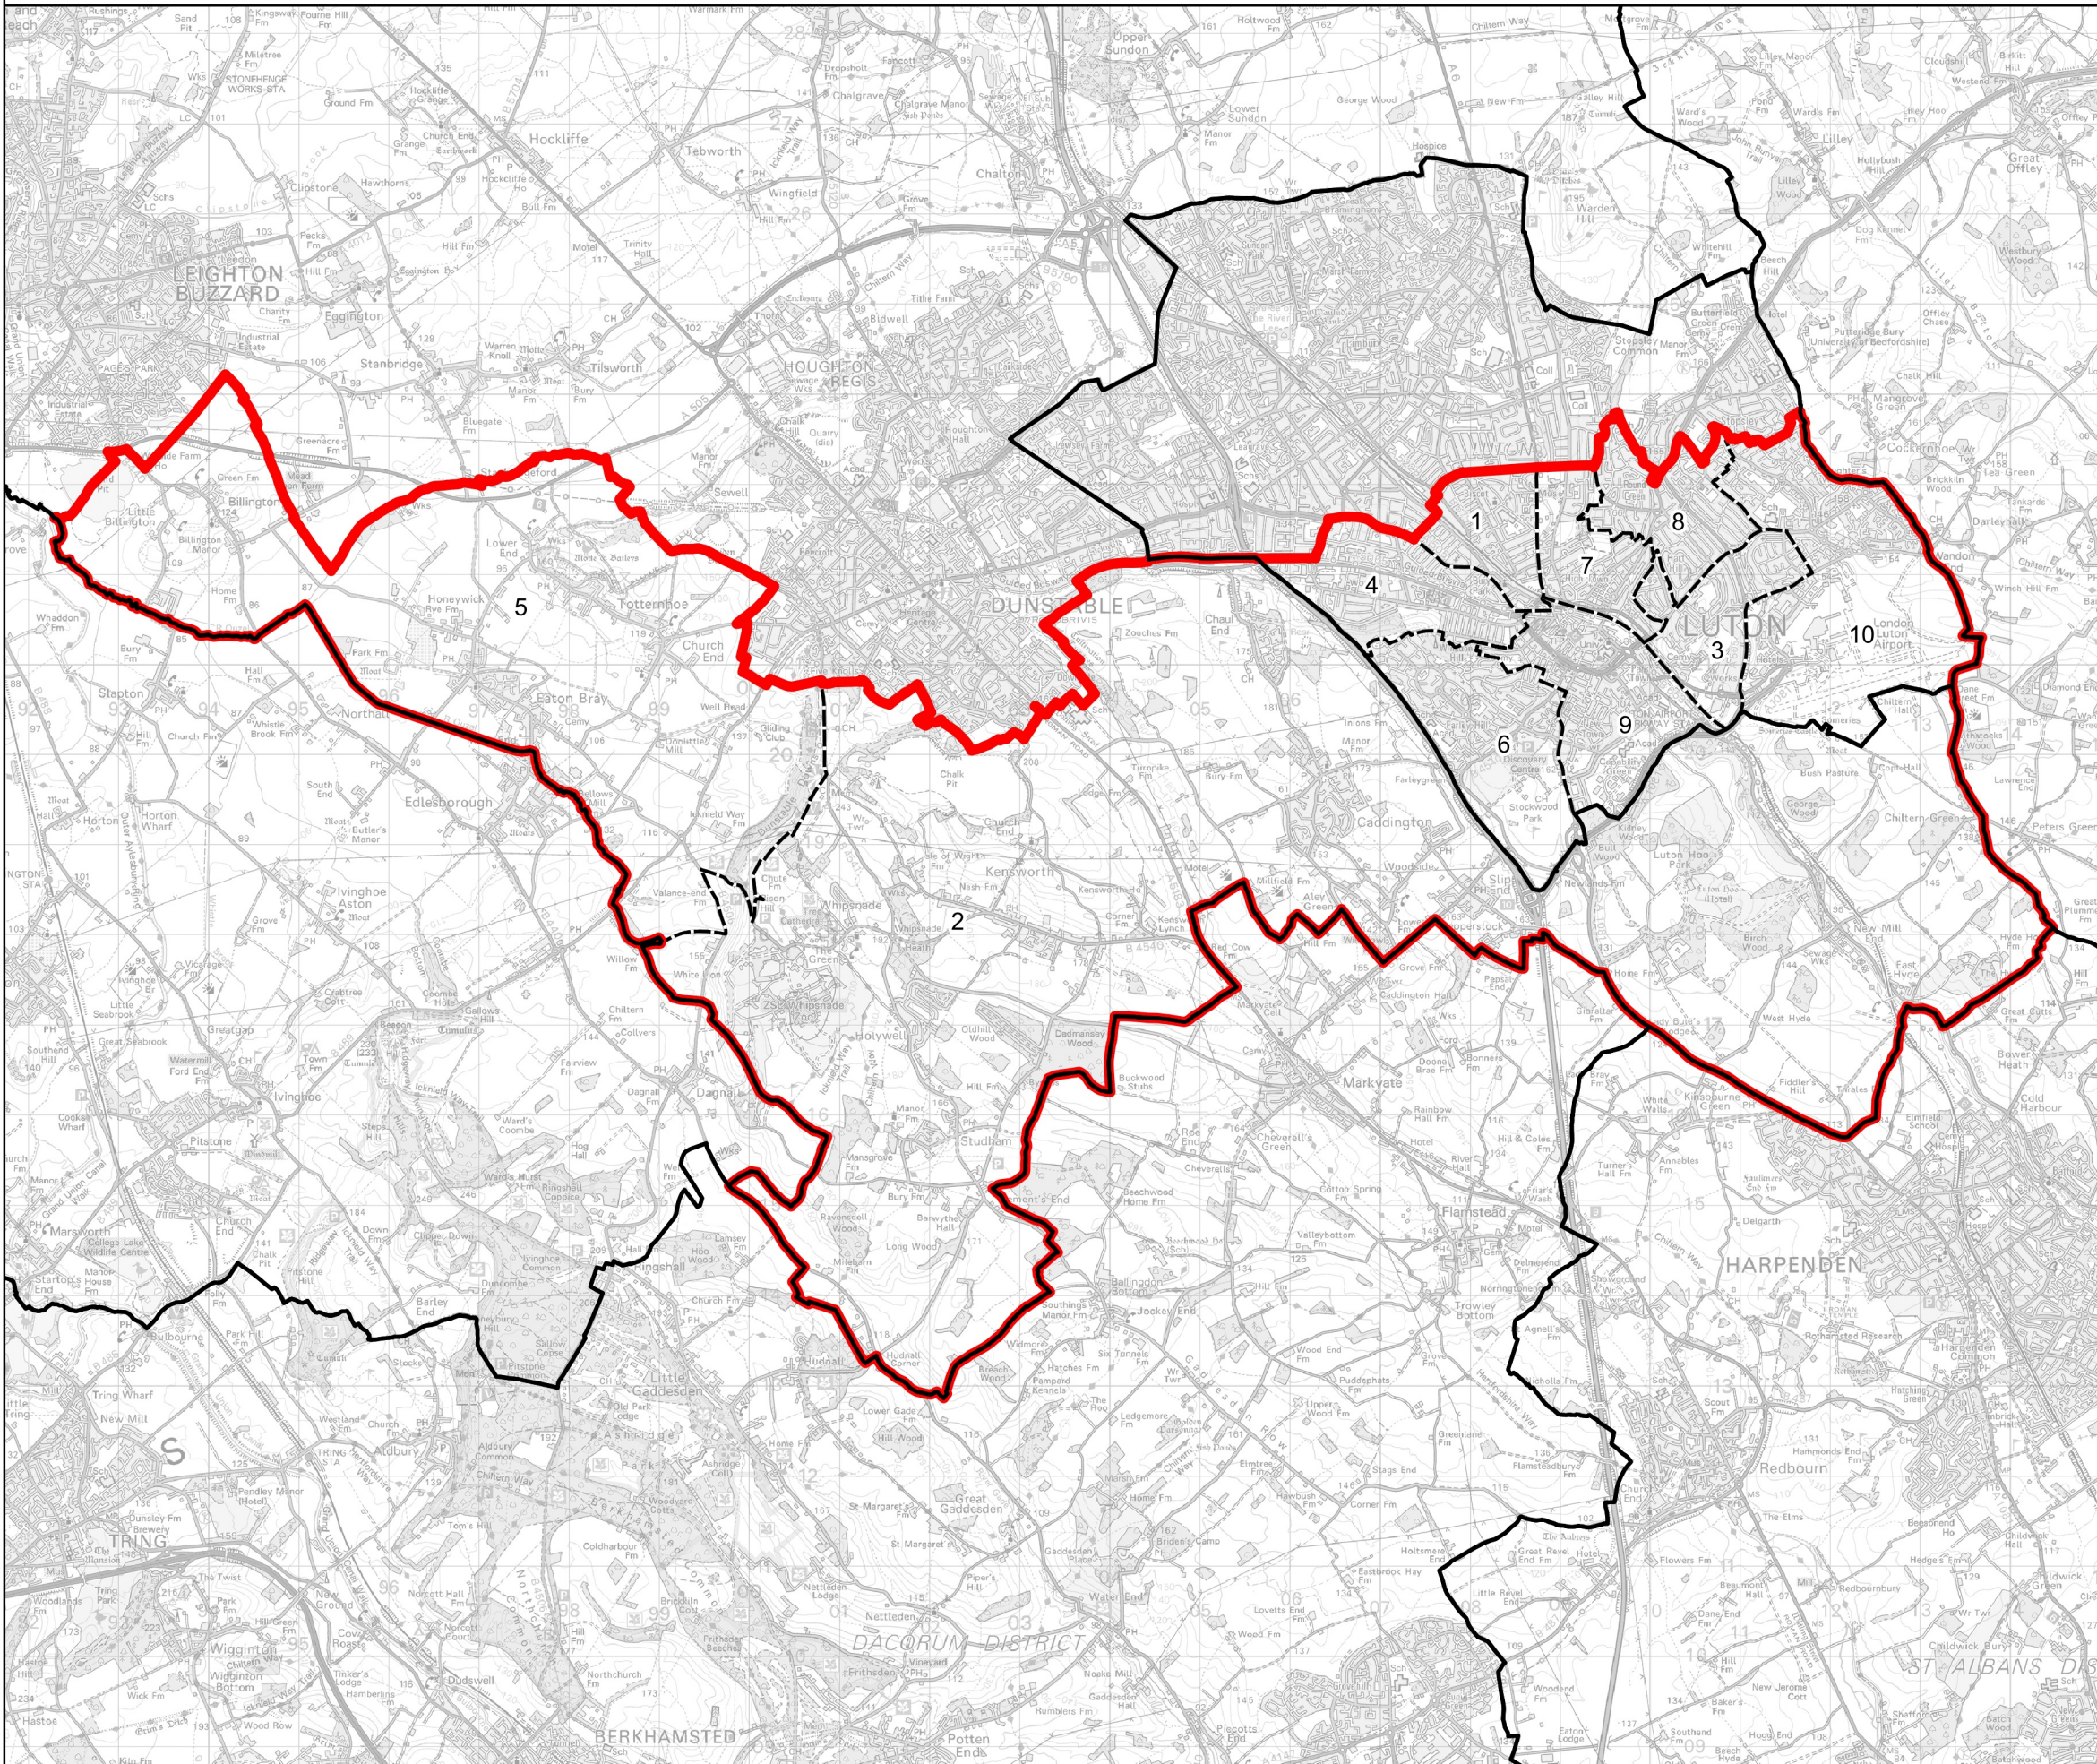

Boundary Commission for England - Revised Proposals for the Eastern Region

Luton South and South Bedfordshire County Constituency - Electorate 70,197

Wards:

- 1 Biscot
- 2 Caddington
- 3 Crawley
- 4 Dallow
- 5 Eaton Bray
- 6 Farley
- 7 High Town
- 8 Round Green
- 9 South
- 10 Wigmore

-  Constituency
-  Local Authorities
-  Wards

0 1 2 km

© Crown copyright and database rights 2022 OS 100018289. You are permitted to use this data solely to enable you to respond to, or interact with, the organisation that provided you with the data. You are not permitted to copy, sub-licence, distribute or sell any of this data to third parties in any form. Third party rights to enforce the terms of this licence shall be reserved to OS.

Luton South and South Bedfordshire County Constituency