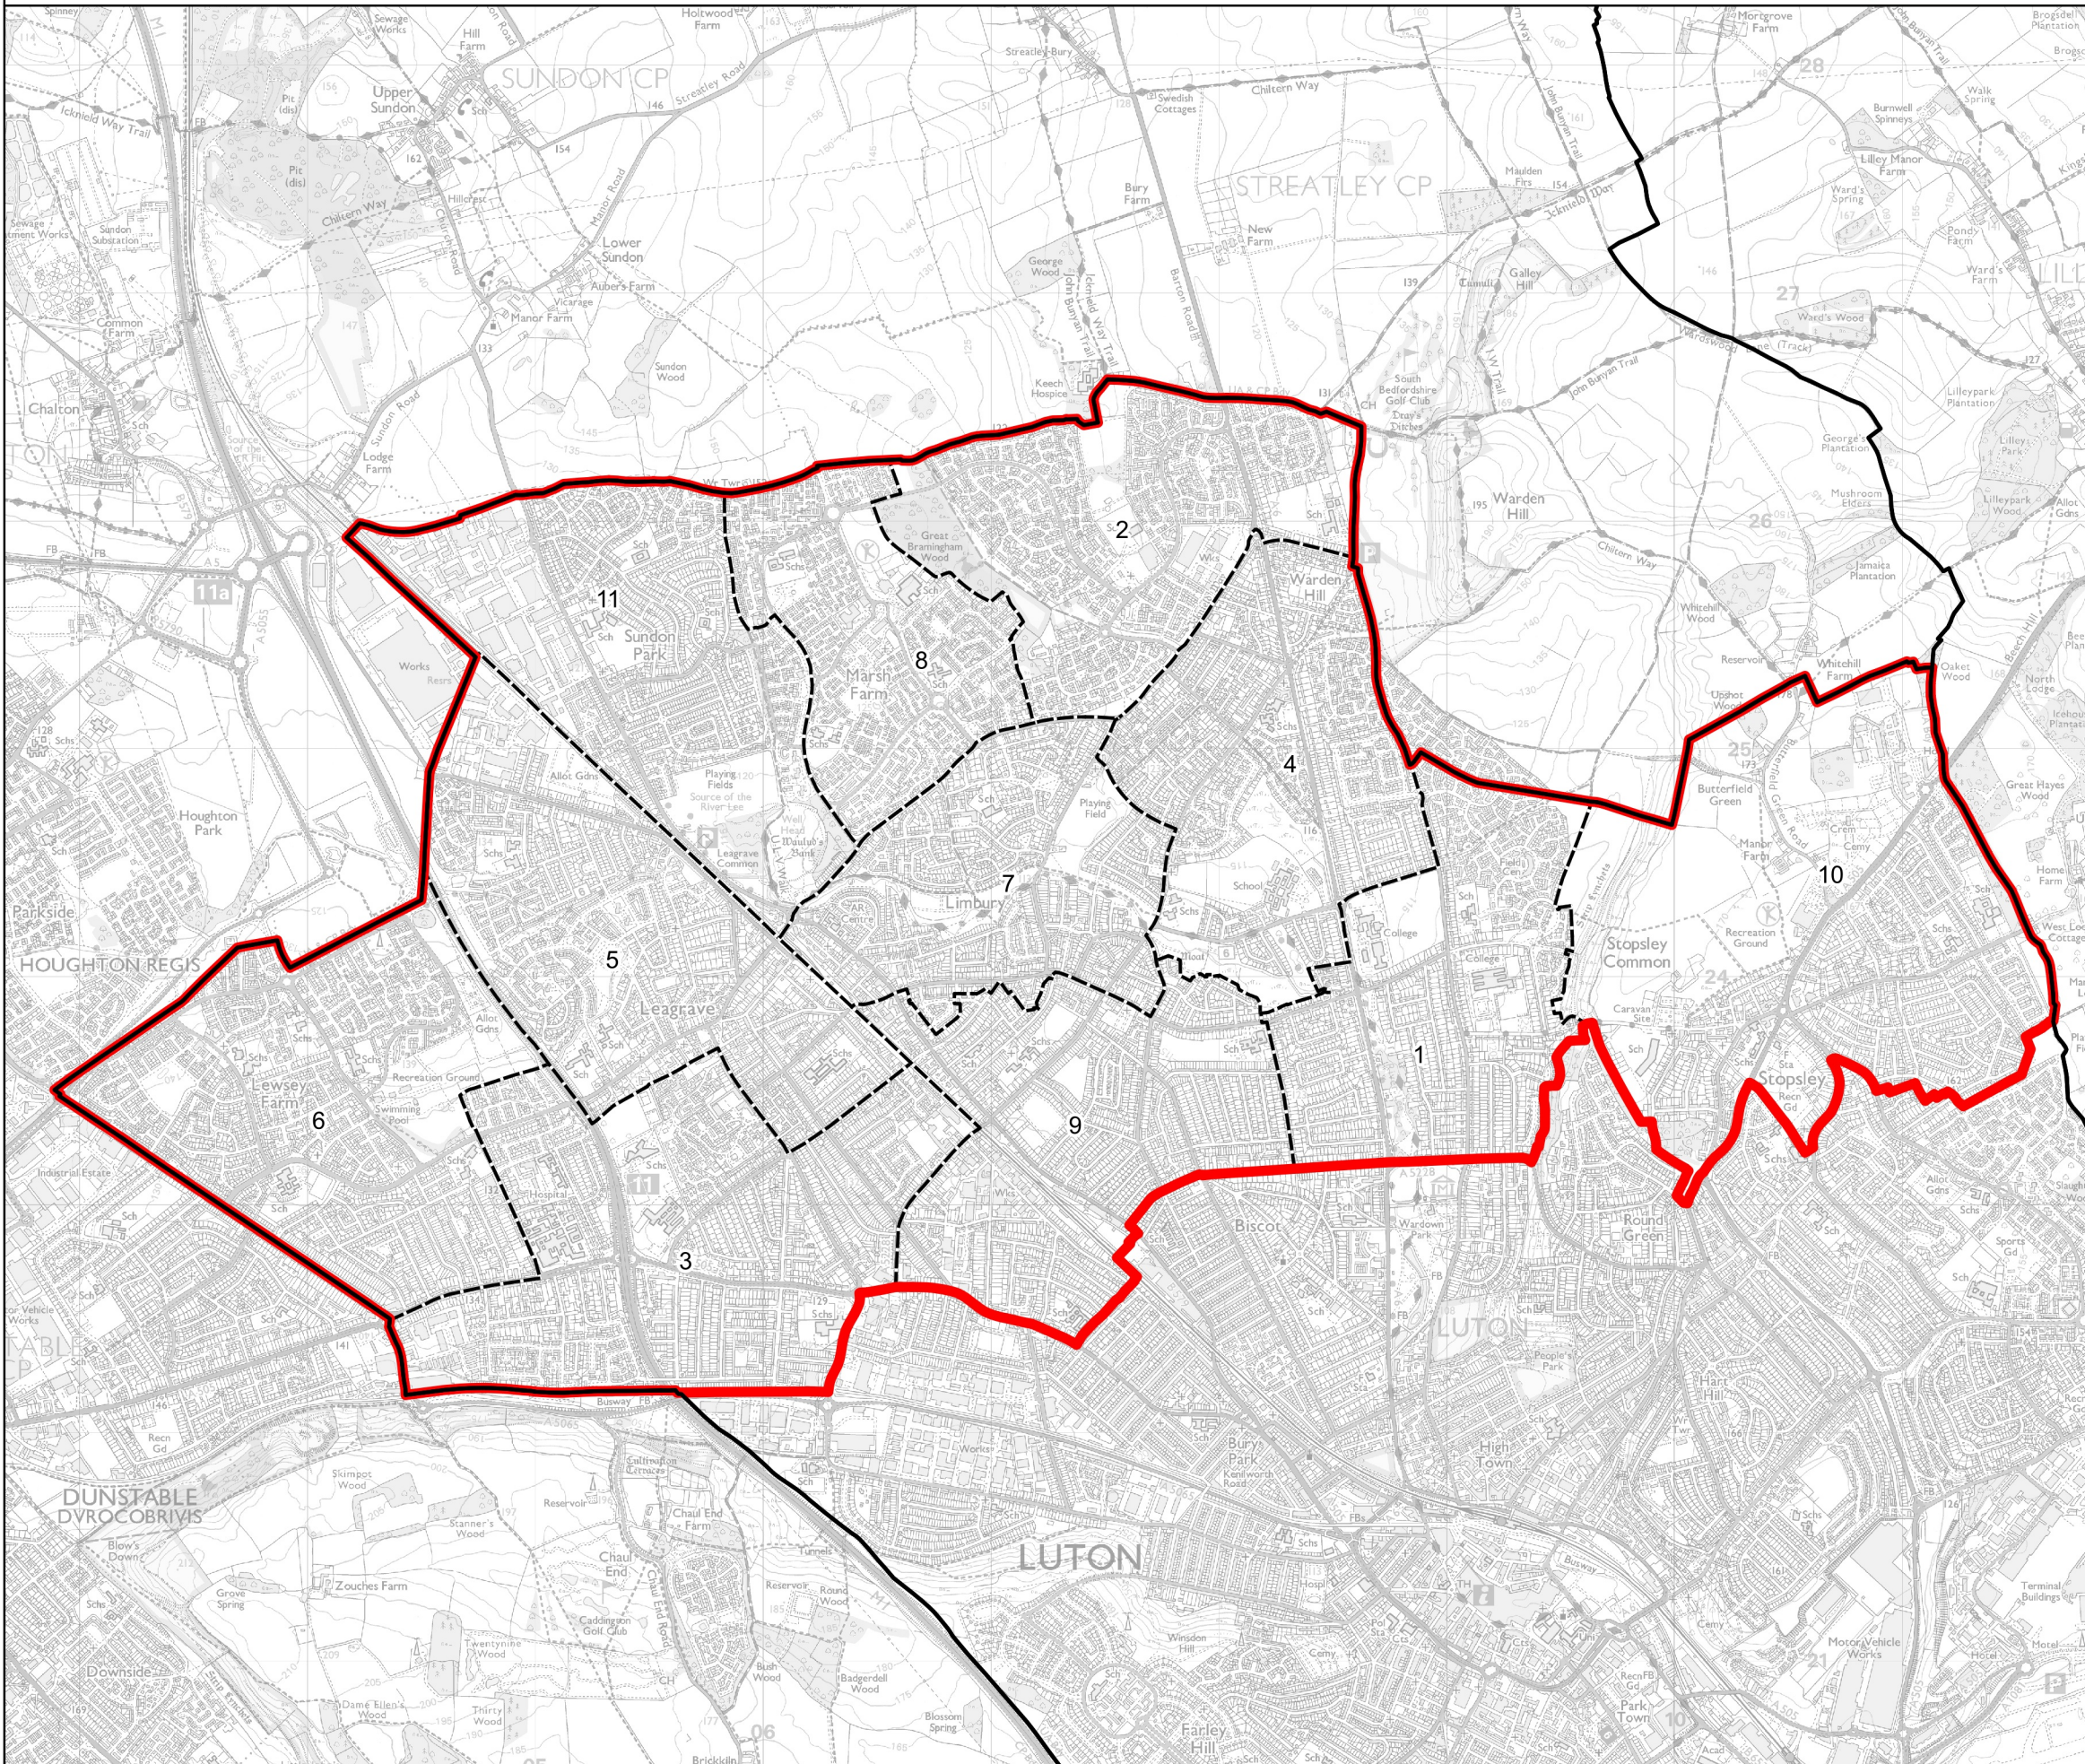

Boundary Commission for England - Revised Proposals for the Eastern Region

Luton North Borough Constituency - Electorate 73,266

Wards:

- 1 Barnfield
- 2 Bramingham
- 3 Challney
- 4 Icknield
- 5 Leagrave
- 6 Lewsey
- 7 Limbury
- 8 Northwell
- 9 Saints
- 10 Stopsley
- 11 Sundon Park

 Constituency
 Local Authorities
 Wards

0 0.4 0.8 km 

© Crown copyright and database rights 2022 OS 100018289. You are permitted to use this data solely to enable you to respond to, or interact with, the organisation that provided you with the data. You are not permitted to copy, sub-licence, distribute or sell any of this data to third parties in any form. Third party rights to enforce the terms of this licence shall be reserved to OS.

Luton North Borough Constituency