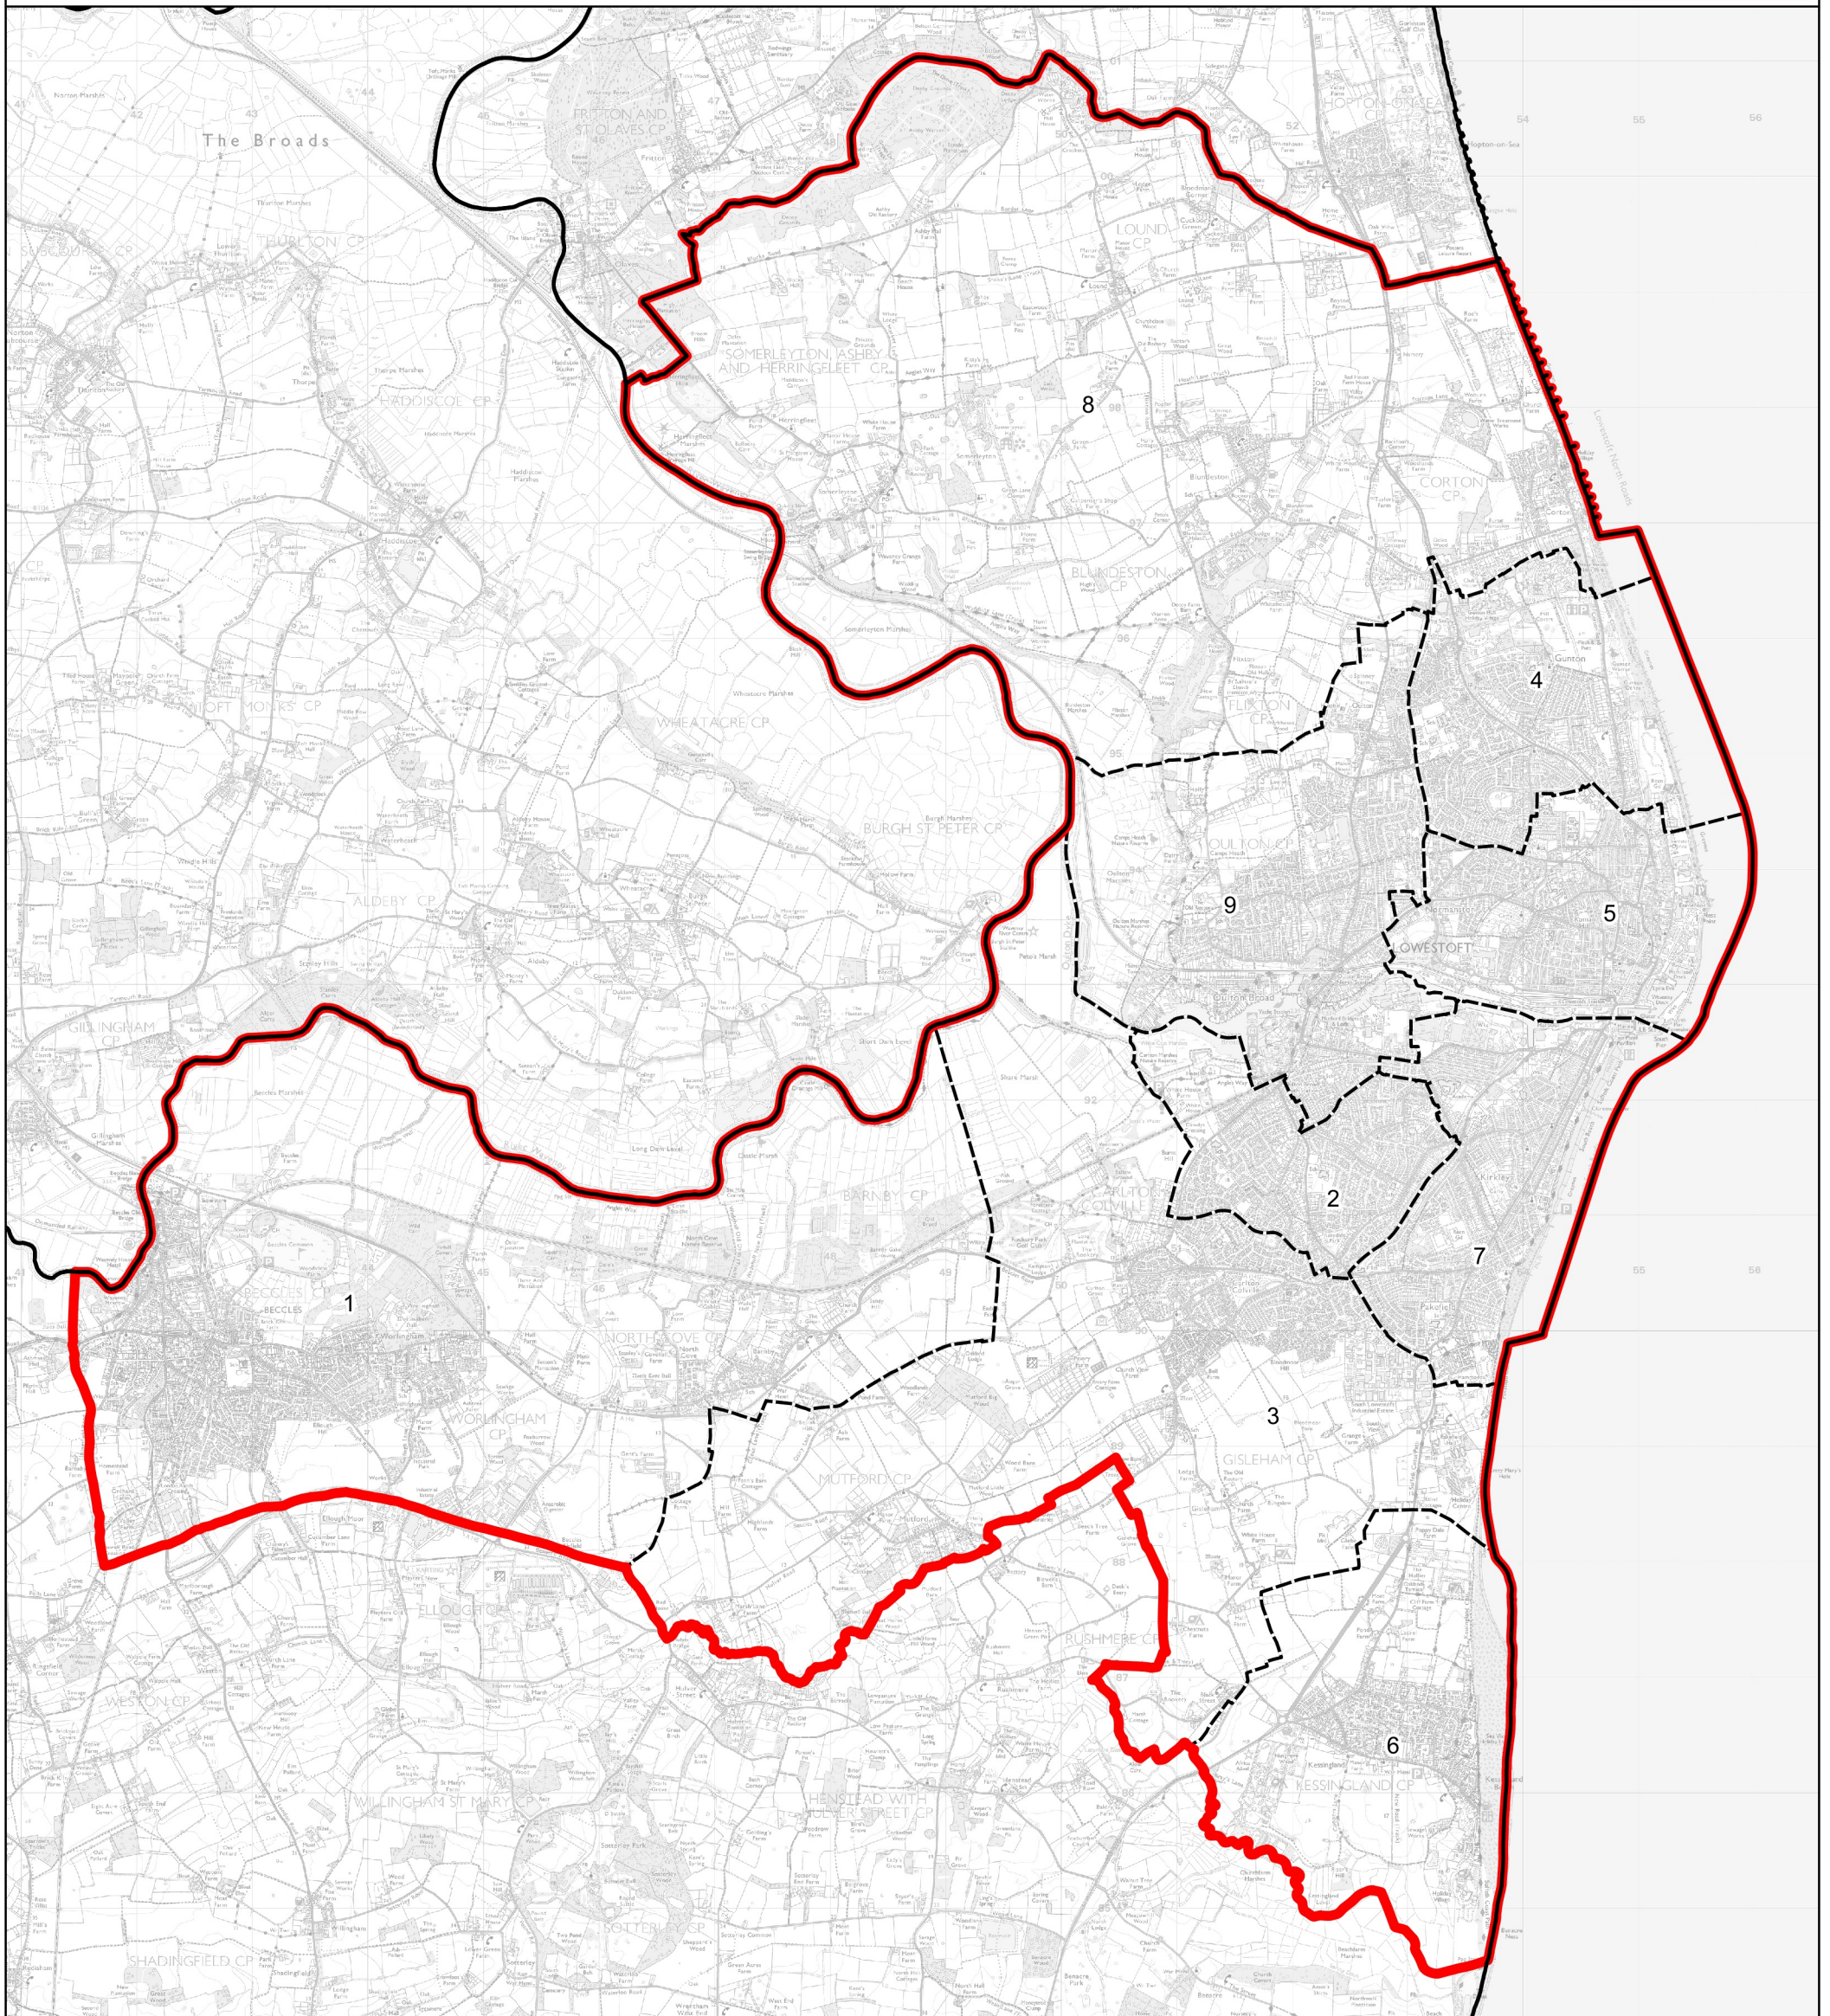

Boundary Commission for England - Revised Proposals for the Eastern Region

Lowestoft County Constituency - Electorate 73,967

Wards:

- | | |
|--------------------------|-----------------------|
| 1 Beccles & Worlingham | 7 Kirkley & Pakefield |
| 2 Carlton & Whitton | 8 Lothingland |
| 3 Carlton Colville | 9 Oulton Broad |
| 4 Gunton & St. Margarets | |
| 5 Harbour & Normanston | |
| 6 Kessingland | |

- Constituency
- Local Authorities
- Wards

© Crown copyright and database rights 2022 OS 100018289. You are permitted to use this data solely to enable you to respond to, or interact with, the organisation that provided you with the data. You are not permitted to copy, sub-licence, distribute or sell any of this data to third parties in any form. Third party rights to enforce the terms of this licence shall be reserved to OS.

Lowestoft County Constituency