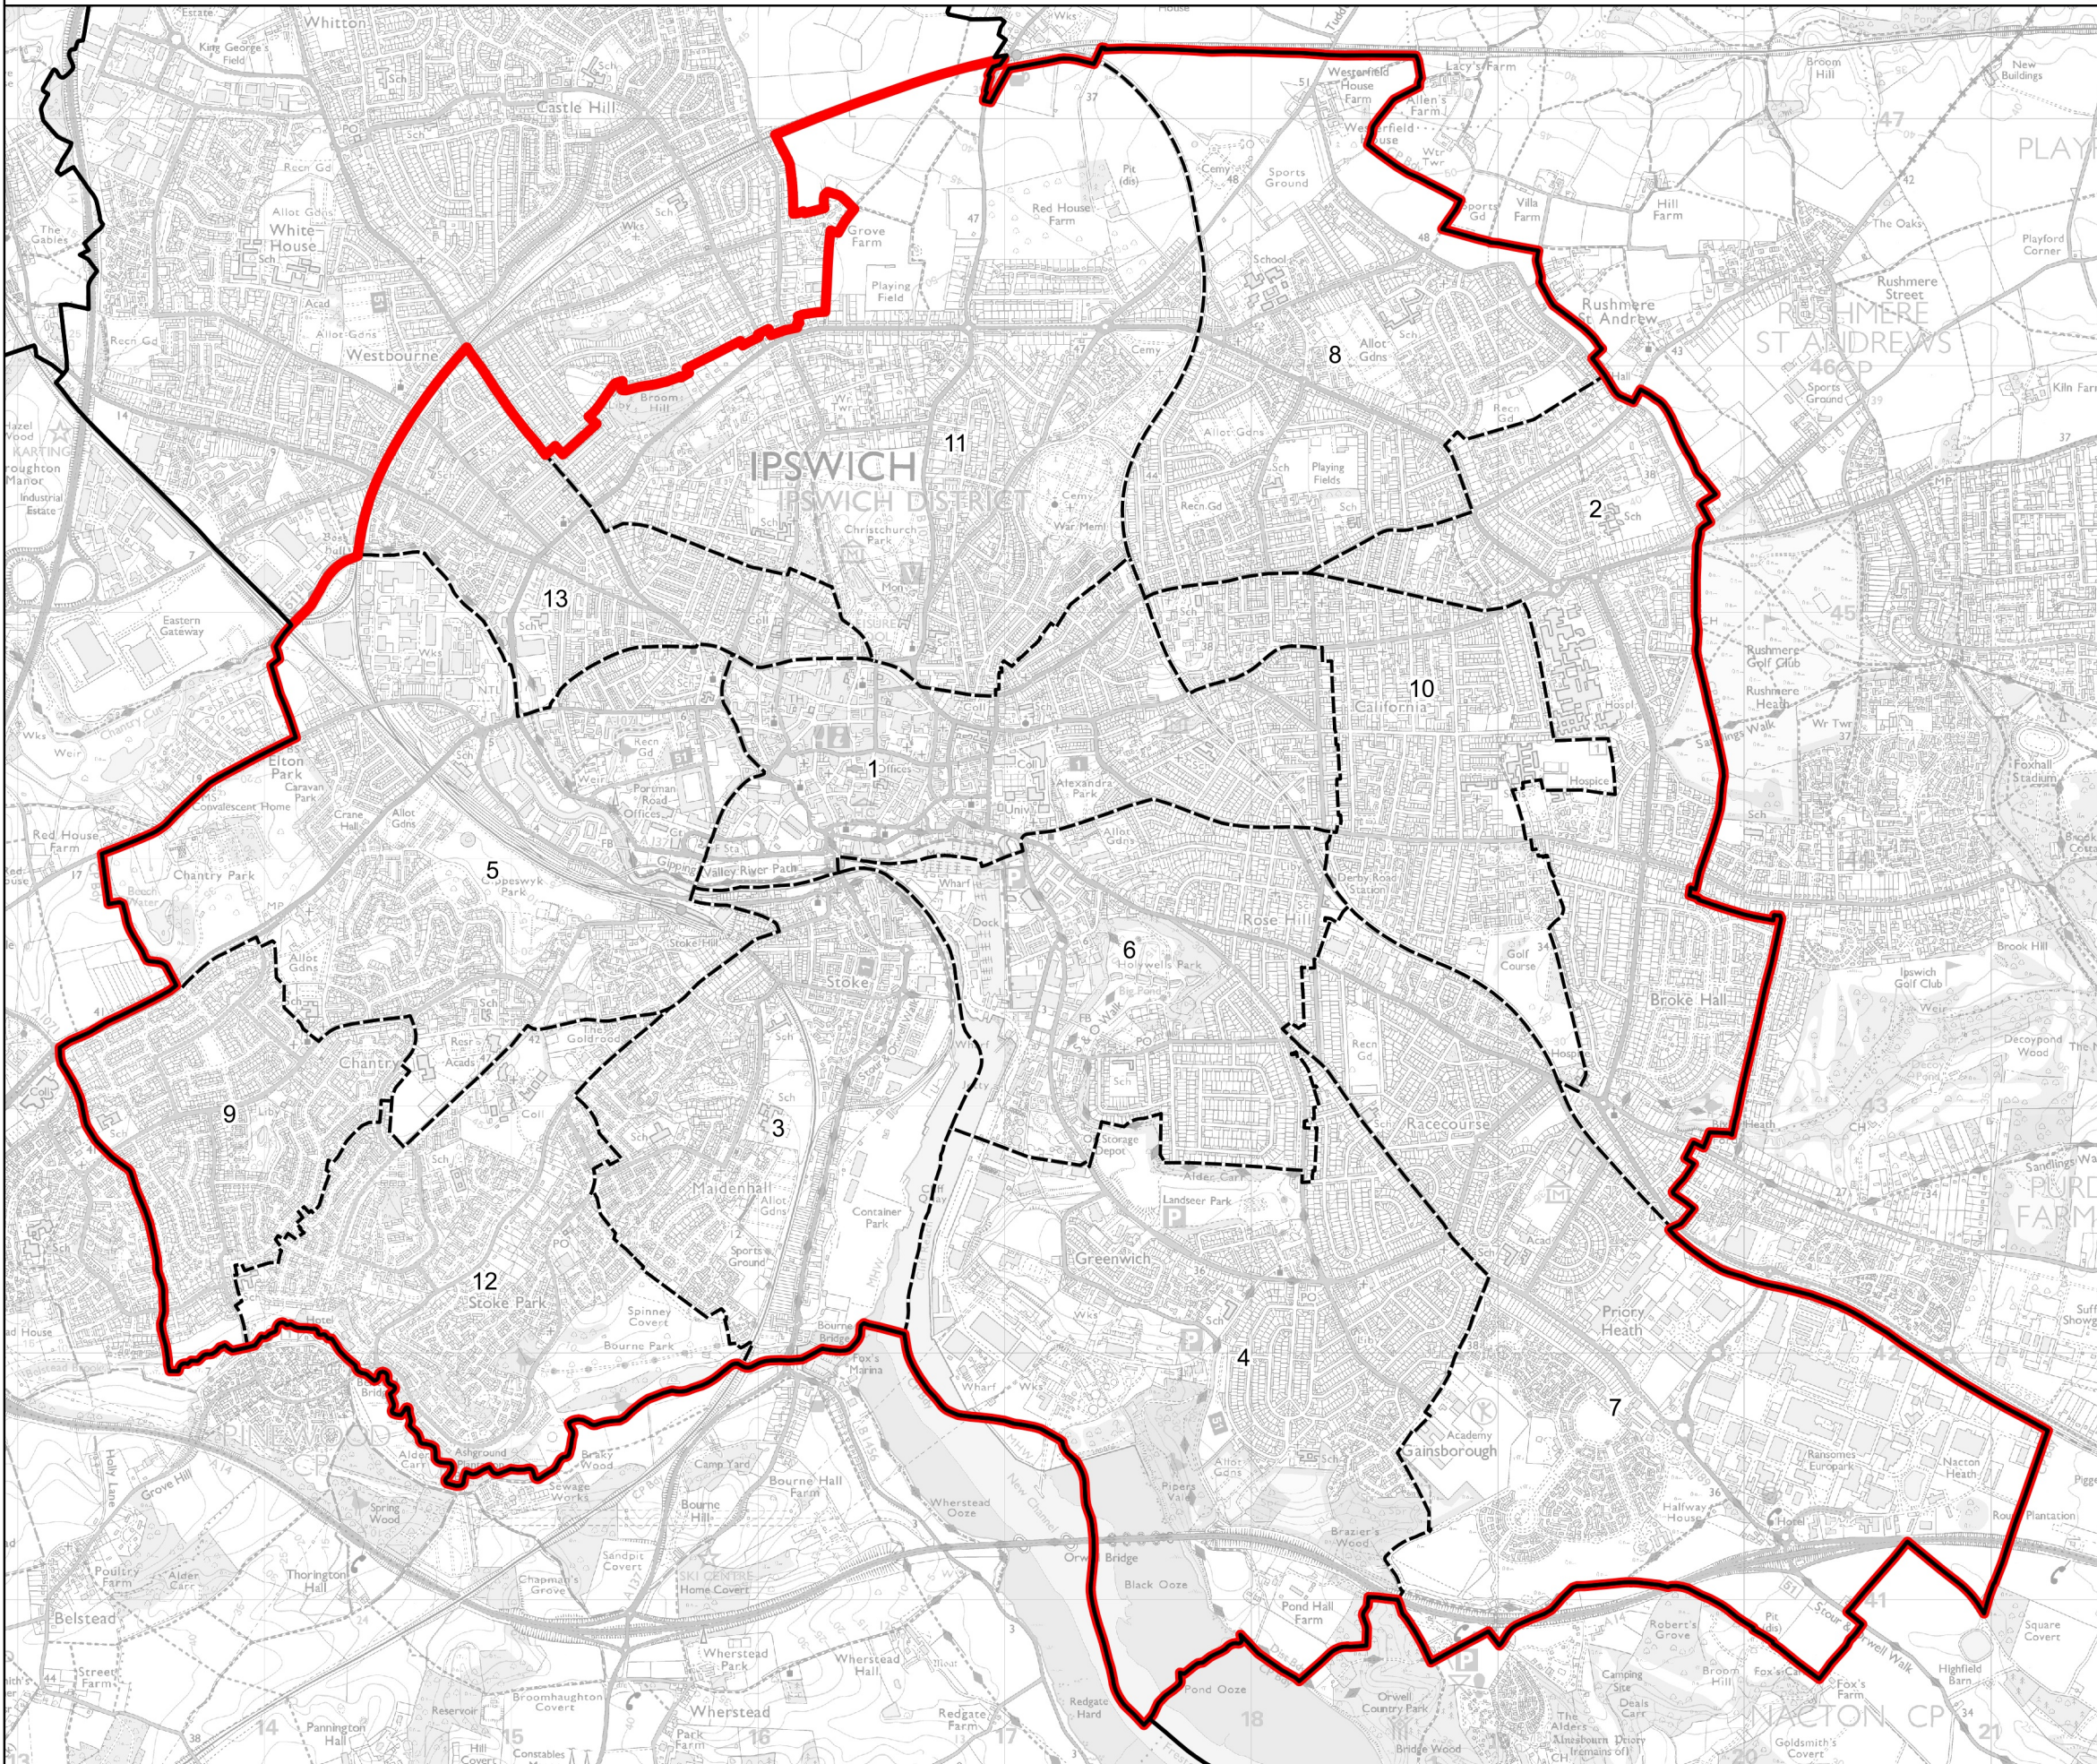

Boundary Commission for England - Revised Proposals for the Eastern Region

Ipswich Borough Constituency - Electorate 75,117

Wards:

- 1 Alexandra
- 2 Bixley
- 3 Bridge
- 4 Gainsborough
- 5 Gipping
- 6 Holywells
- 7 Priory Heath
- 8 Rushmere
- 9 Sprites
- 10 St. John's
- 11 St. Margaret's
- 12 Stoke Park
- 13 Westgate

Legend:

- Constituency
- Local Authorities
- Wards

0 0.4 0.8 km

© Crown copyright and database rights 2022 OS 100018289. You are permitted to use this data solely to enable you to respond to, or interact with, the organisation that provided you with the data. You are not permitted to copy, sub-licence, distribute or sell any of this data to third parties in any form. Third party rights to enforce the terms of this licence shall be reserved to OS.