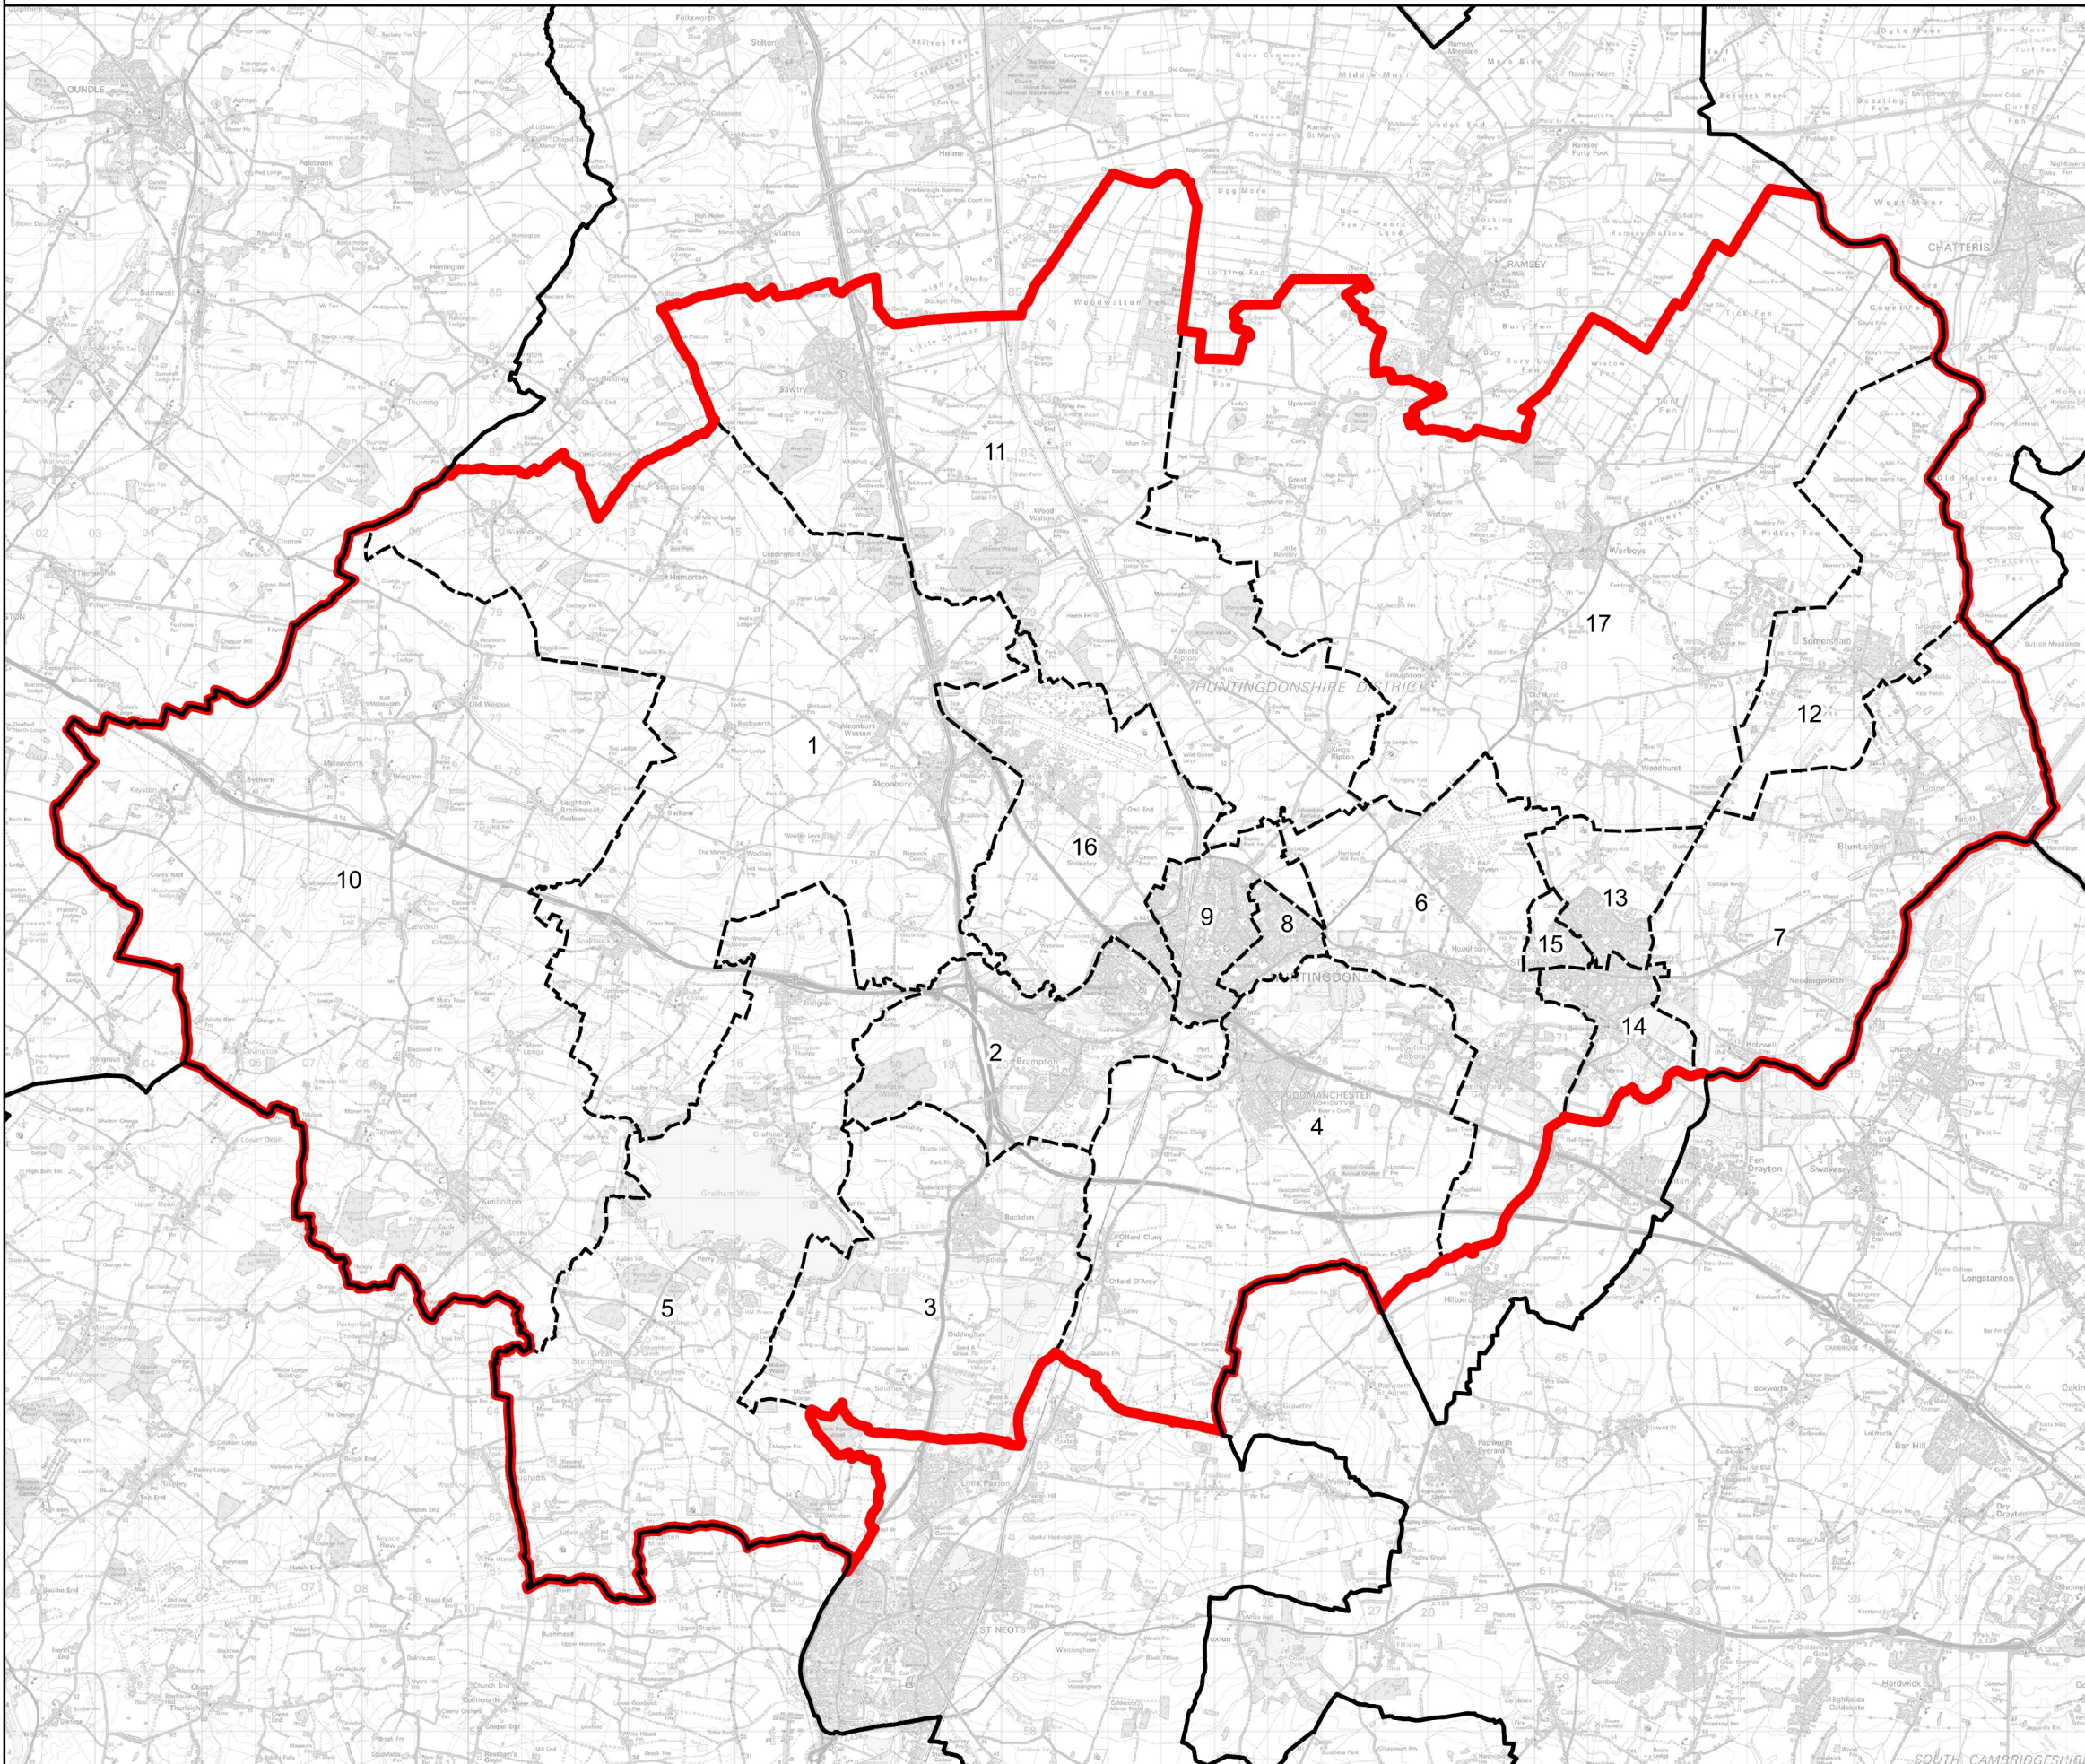

Boundary Commission for England - Revised Proposals for the Eastern Region

Huntingdon County Constituency - Electorate 75,590

Wards:

- 1 Alconbury
- 2 Brampton
- 3 Buckden
- 4 Godmanchester & Hemingford Abbots
- 5 Great Staughton
- 6 Hemingford Grey & Houghton
- 7 Holywell-cum-Needingworth
- 8 Huntingdon East
- 9 Huntingdon North
- 10 Kimbolton
- 11 Sawtry
- 12 Somersham
- 13 St. Ives East
- 14 St. Ives South
- 15 St. Ives West
- 16 The Stukeleys
- 17 Warboys

- Constituency
- Local Authorities
- Wards

© Crown copyright and database rights 2022 OS 100018289. You are permitted to use this data solely to enable you to respond to, or interact with, the organisation that provided you with the data. You are not permitted to copy, sub-licence, distribute or sell any of this data to third parties in any form. Third party rights to enforce the terms of this licence shall be reserved to OS.

Huntingdon County Constituency