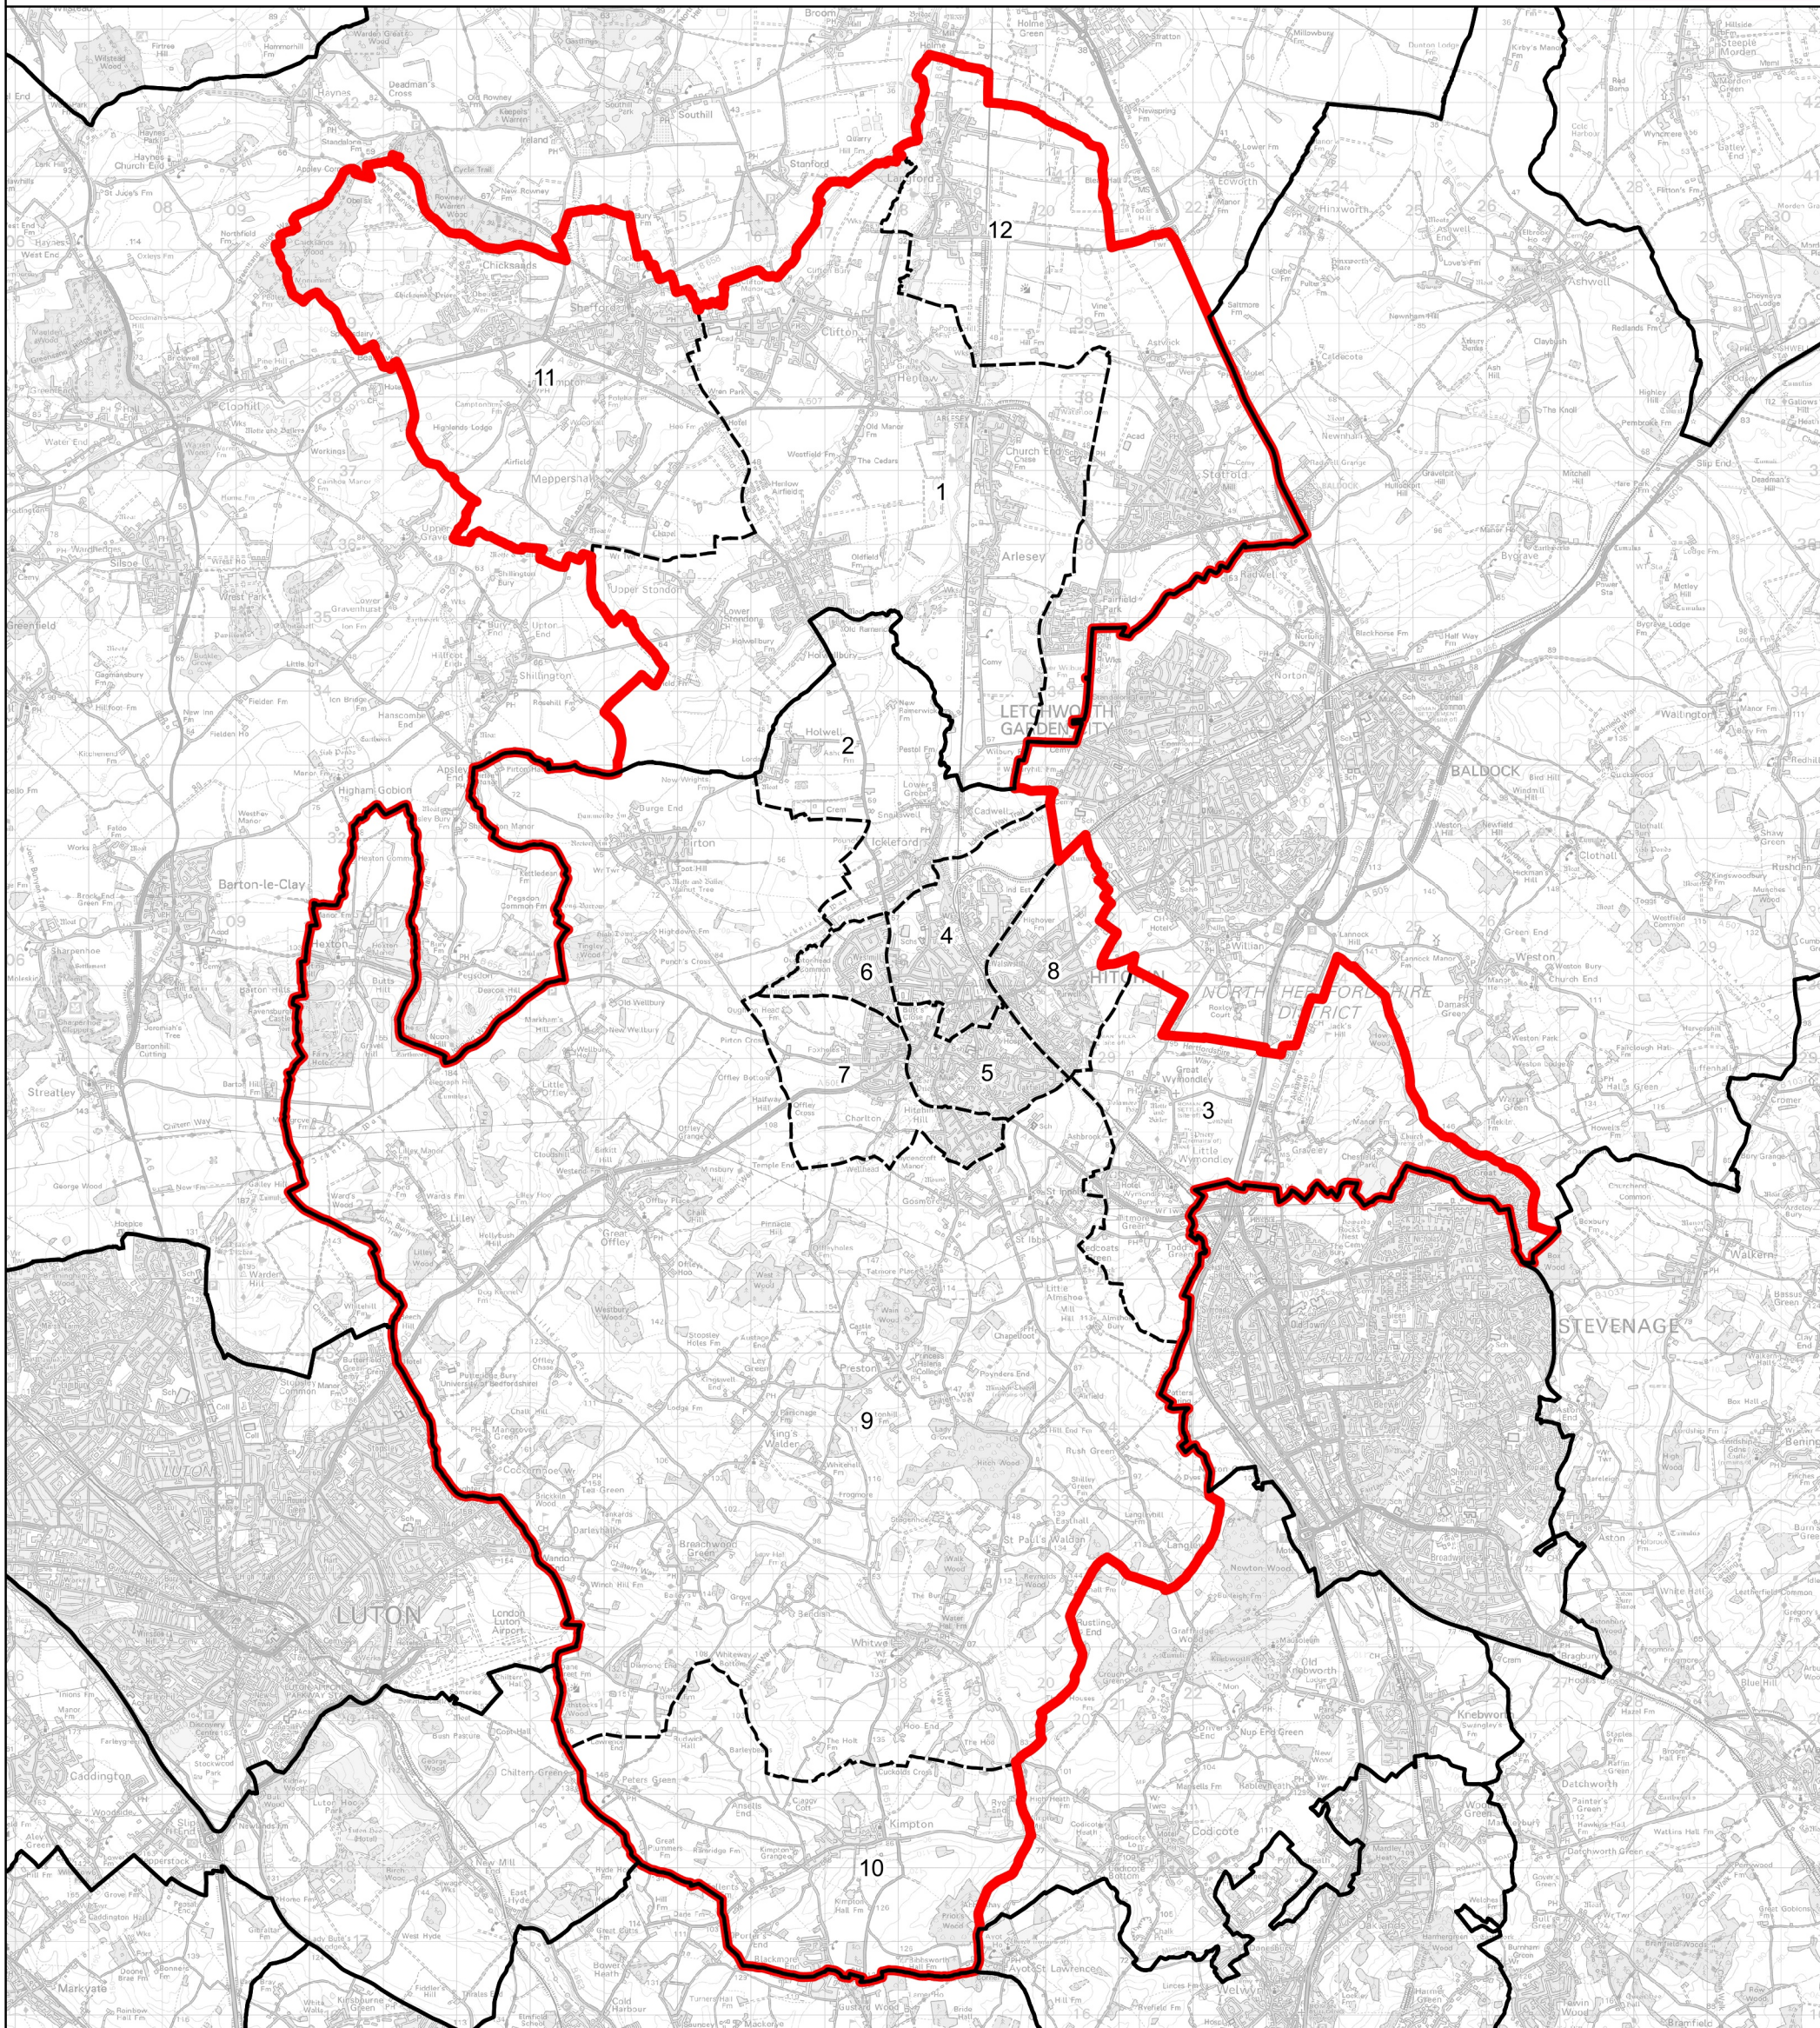

Boundary Commission for England - Revised Proposals for the Eastern Region

Hitchin County Constituency - Electorate 72,112

Wards:

- | | |
|--------------------|---------------------------|
| 1 Arlesey | 8 Hitchin Walsworth |
| 2 Cadwell | 9 Hitchwood, Offa and Hoo |
| 3 Chesfield | 10 Kimpton |
| 4 Hitchin Bearton | 11 Shefford |
| 5 Hitchin Highbury | 12 Stotfold and Langford |
| 6 Hitchin Oughton | |
| 7 Hitchin Priory | |

- Constituency
- Local Authorities
- Wards

© Crown copyright and database rights 2022 OS 100018289. You are permitted to use this data solely to enable you to respond to, or interact with, the organisation that provided you with the data. You are not permitted to copy, sub-licence, distribute or sell any of this data to third parties in any form. Third party rights to enforce the terms of this licence shall be reserved to OS.

Hitchin County Constituency