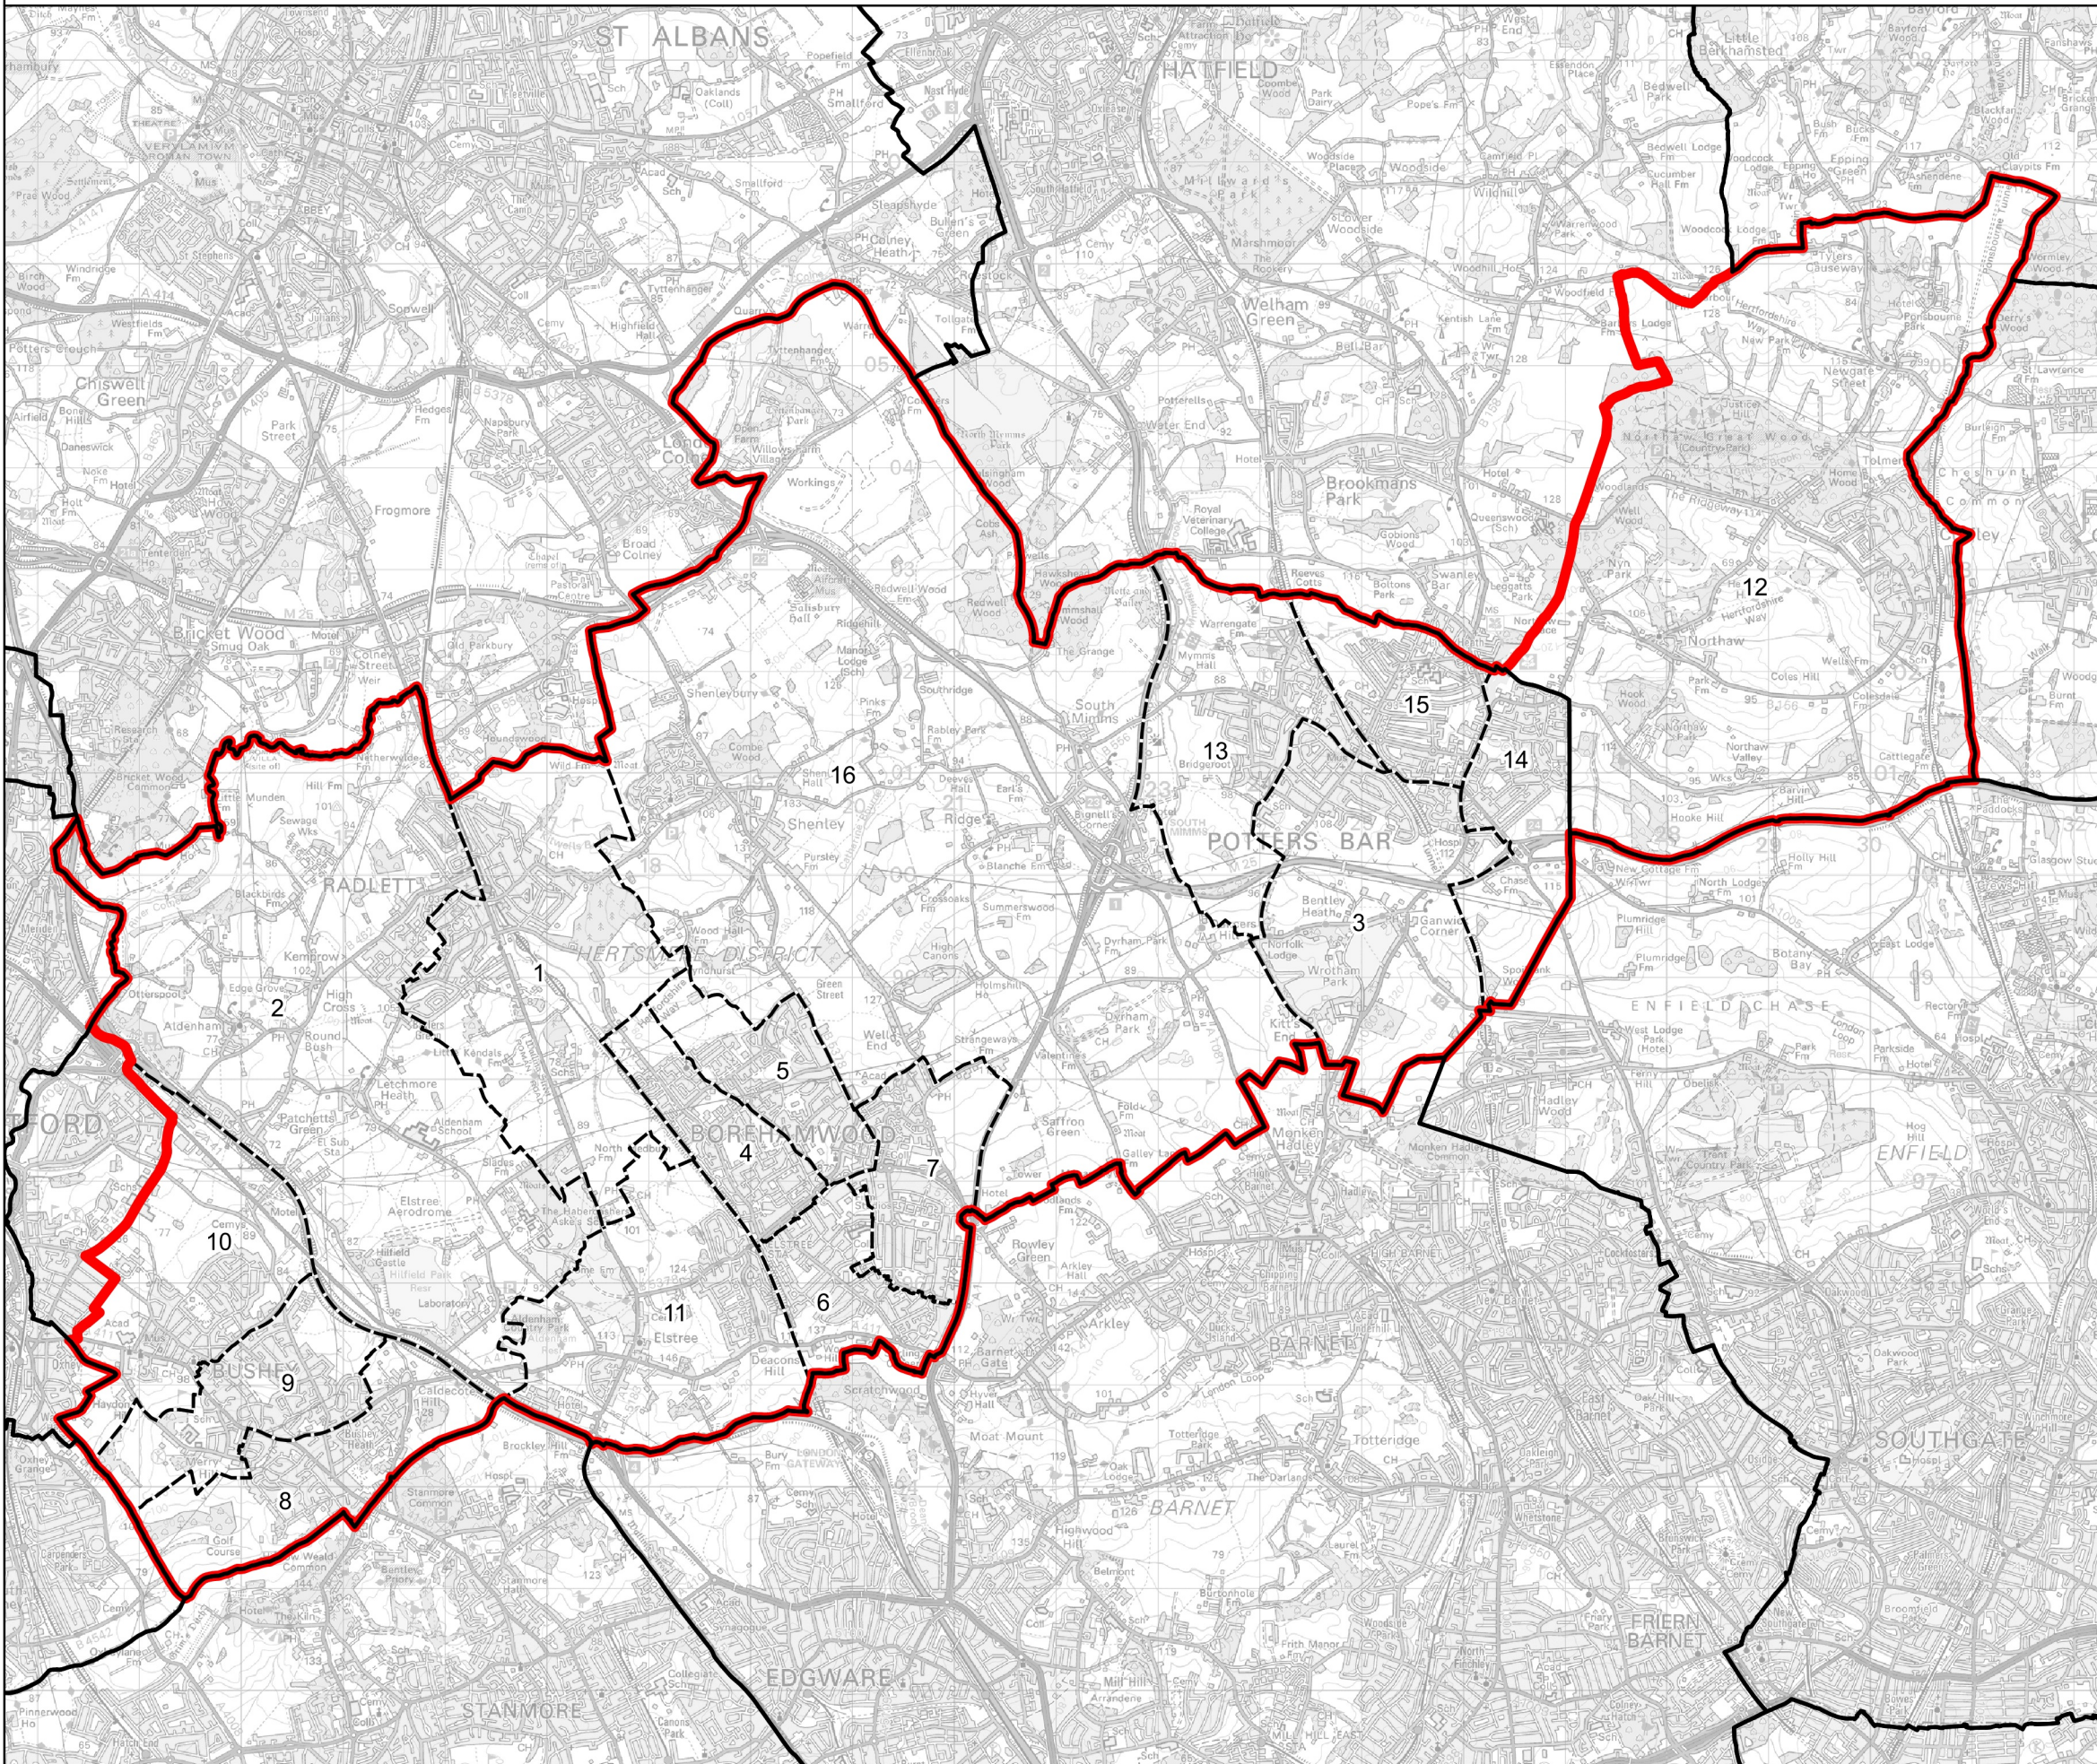

Boundary Commission for England - Revised Proposals for the Eastern Region

Hertsmere County Constituency - Electorate 73,256

Wards:

- 1 Aldenham East
- 2 Aldenham West
- 3 Bentley Heath & The Roysds
- 4 Borehamwood
- 5 Borehamwood Cowley Hill
- 6 Borehamwood Hillside
- 7 Borehamwood Kenilworth
- 8 Bushey Heath
- 9 Bushey Park
- 10 Bushey St. James
- 11 Elstree
- 12 Northaw & Cuffley
- 13 Potters Bar Furzefield
- 14 Potters Bar Oakmere
- 15 Potters Bar Parkfield
- 16 Shenley

 Constituency

 Local Authorities

 Wards

0 0.9 1.8 km

© Crown copyright and database rights 2022 OS 100018289. You are permitted to use this data solely to enable you to respond to, or interact with, the organisation that provided you with the data. You are not permitted to copy, sub-licence, distribute or sell any of this data to third parties in any form. Third party rights to enforce the terms of this licence shall be reserved to OS.

Hertsmere County Constituency