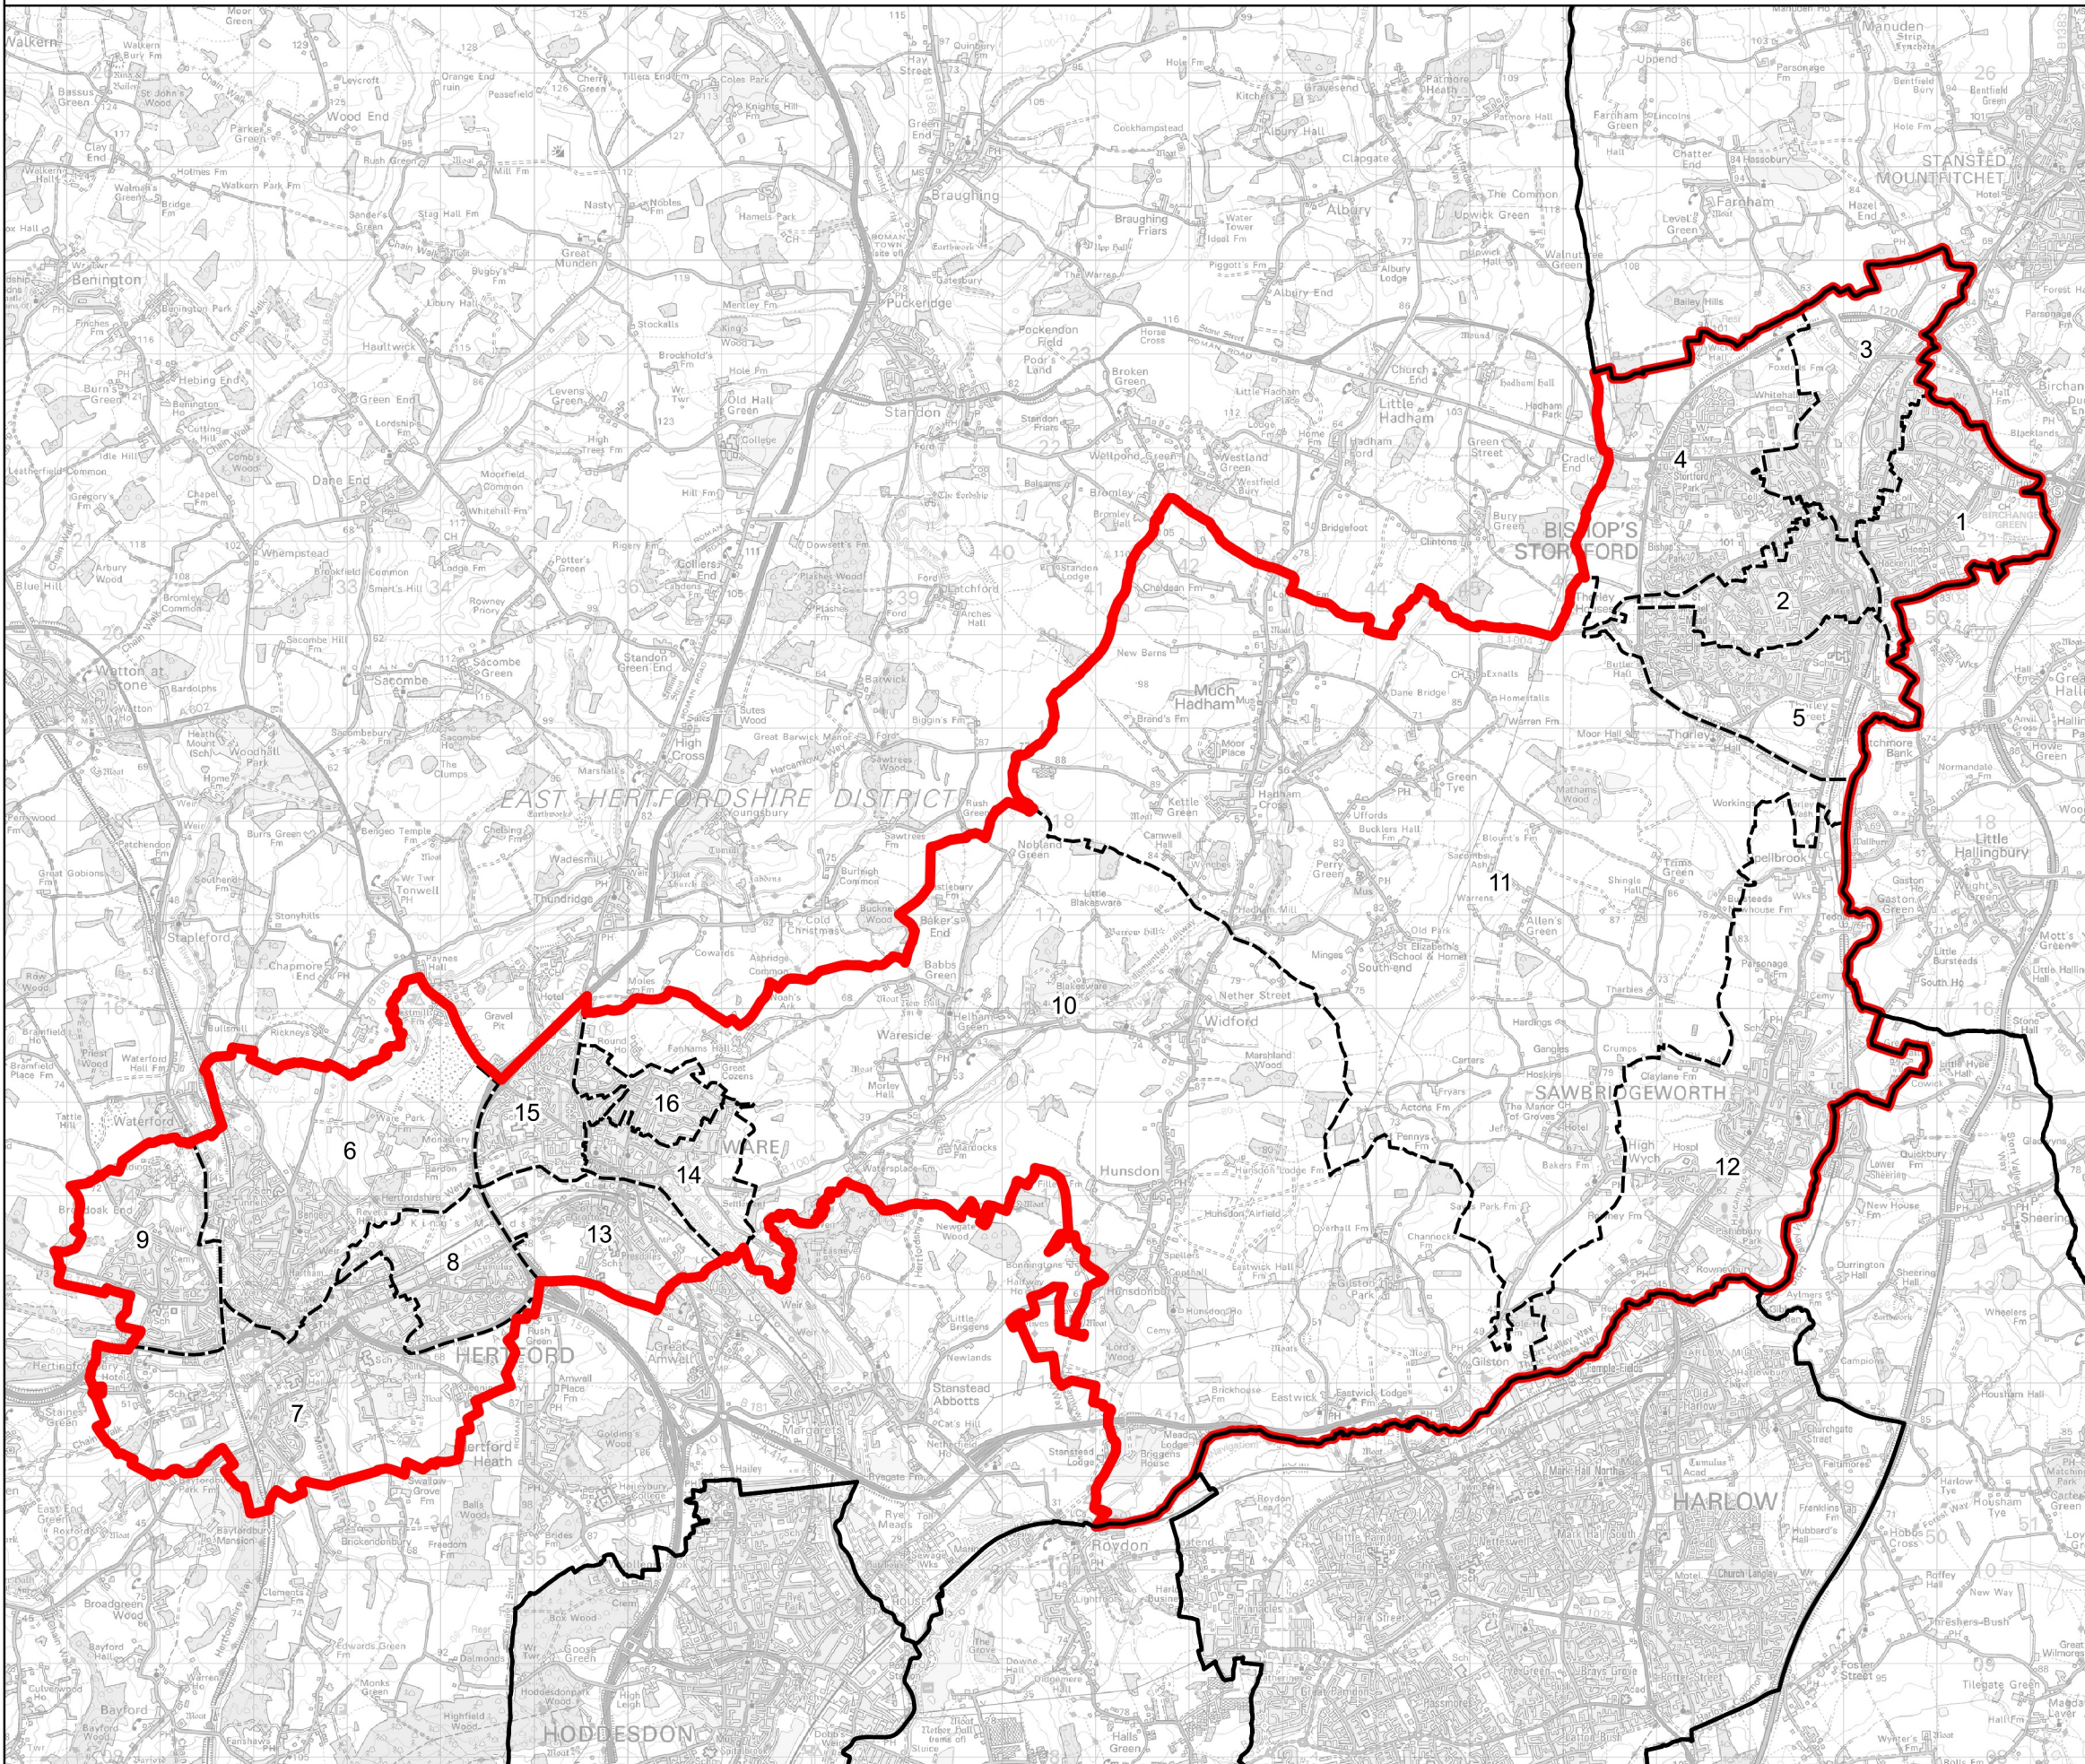

Boundary Commission for England - Revised Proposals for the Eastern Region

Hertford and Stortford County Constituency - Electorate 75,396

Wards:

- 1 Bishop's Stortford All Saints
- 2 Bishop's Stortford Central
- 3 Bishop's Stortford Meads
- 4 Bishop's Stortford Silverleys
- 5 Bishop's Stortford South
- 6 Hertford Bengoe
- 7 Hertford Castle
- 8 Hertford Kingsmead
- 9 Hertford Sele
- 10 Hunsdon
- 11 Much Hadham
- 12 Sawbridgeworth
- 13 Ware Chadwell
- 14 Ware Christchurch
- 15 Ware St. Mary's
- 16 Ware Trinity

- Constituency
- Local Authorities
- Wards

0 1 2 km

© Crown copyright and database rights 2022 OS 100018289. You are permitted to use this data solely to enable you to respond to, or interact with, the organisation that provided you with the data. You are not permitted to copy, sub-licence, distribute or sell any of this data to third parties in any form. Third party rights to enforce the terms of this licence shall be reserved to OS.

Hertford and Stortford County Constituency