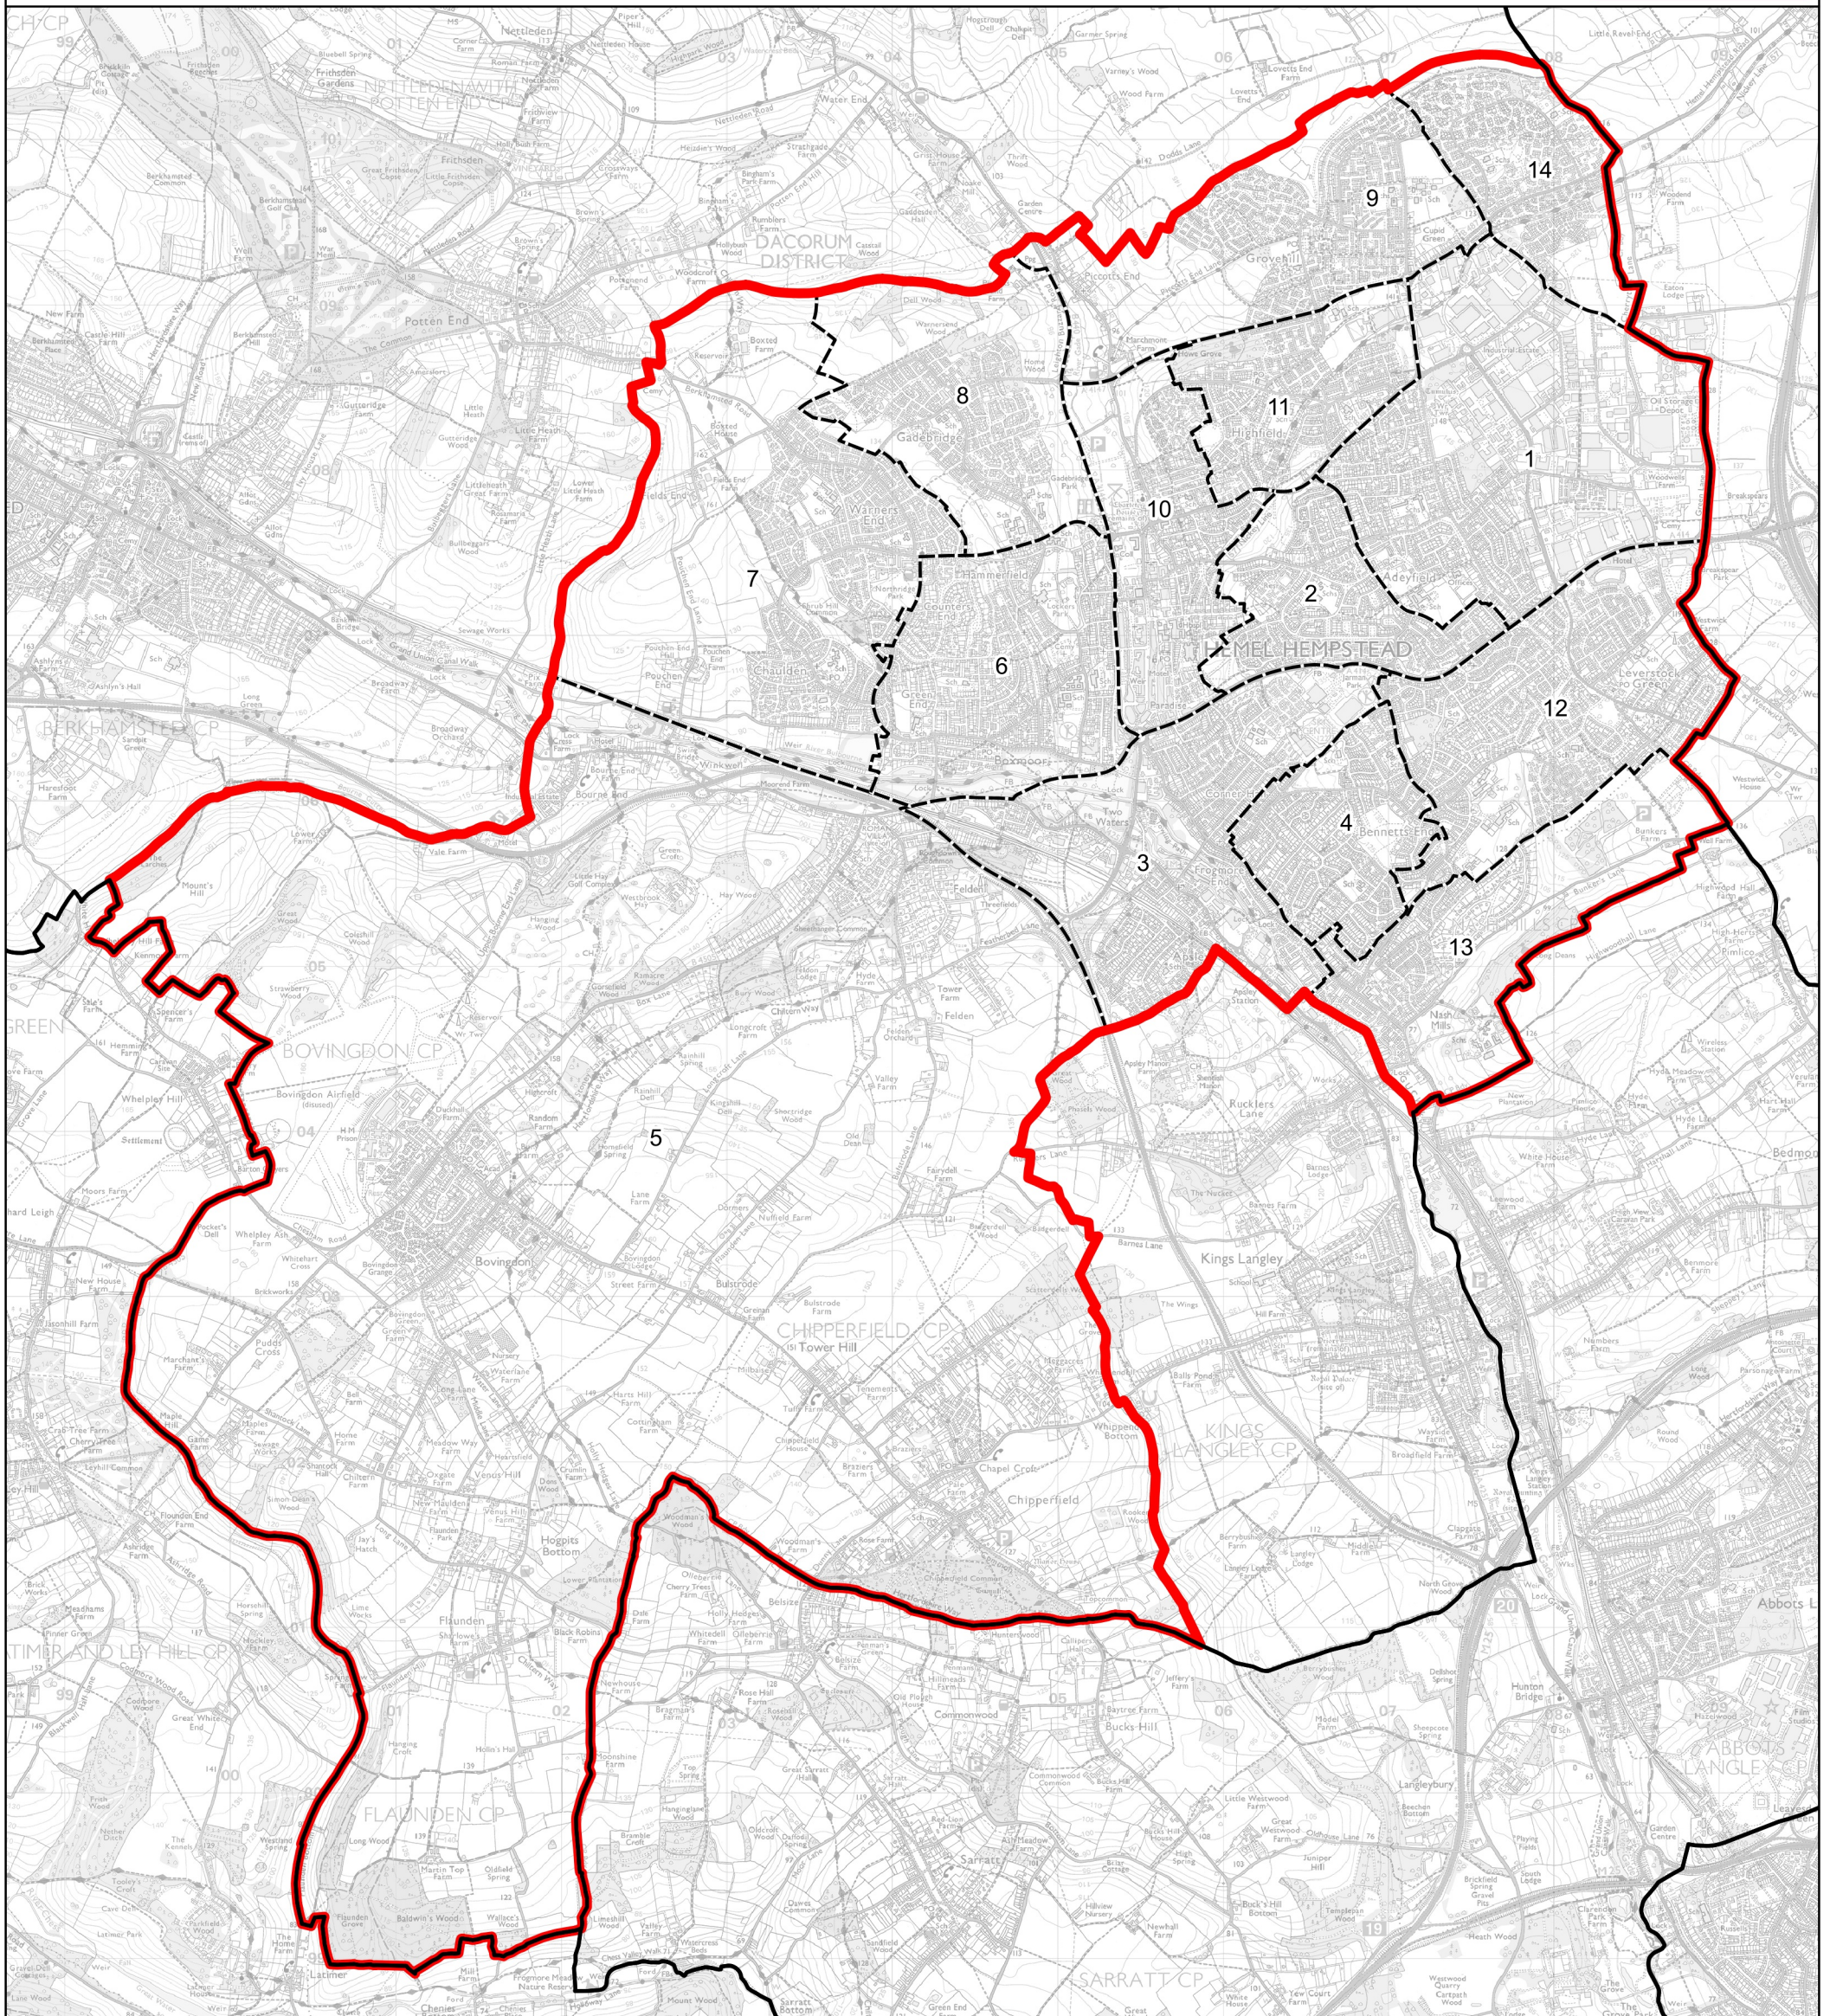

Boundary Commission for England - Revised Proposals for the Eastern Region

Hemel Hempstead County Constituency - Electorate 70,496

Wards:

- | | | |
|--|----------------------------|------------------|
| 1 Adeyfield East | 7 Chaulden and Warners End | 13 Nash Mills |
| 2 Adeyfield West | 8 Gadebridge | 14 Woodhall Farm |
| 3 Apsley and Corner Hall | 9 Grovehill | |
| 4 Bennetts End | 10 Hemel Hempstead Town | |
| 5 Bovingdon, Flaunden and Chipperfield | 11 Highfield | |
| 6 Boxmoor | 12 Leverstock Green | |

-  Constituency
-  Local Authorities
-  Wards

© Crown copyright and database rights 2022 OS 100018289. You are permitted to use this data solely to enable you to respond to, or interact with, the organisation that provided you with the data. You are not permitted to copy, sub-licence, distribute or sell any of this data to third parties in any form. Third party rights to enforce the terms of this licence shall be reserved to OS.

Hemel Hempstead County Constituency