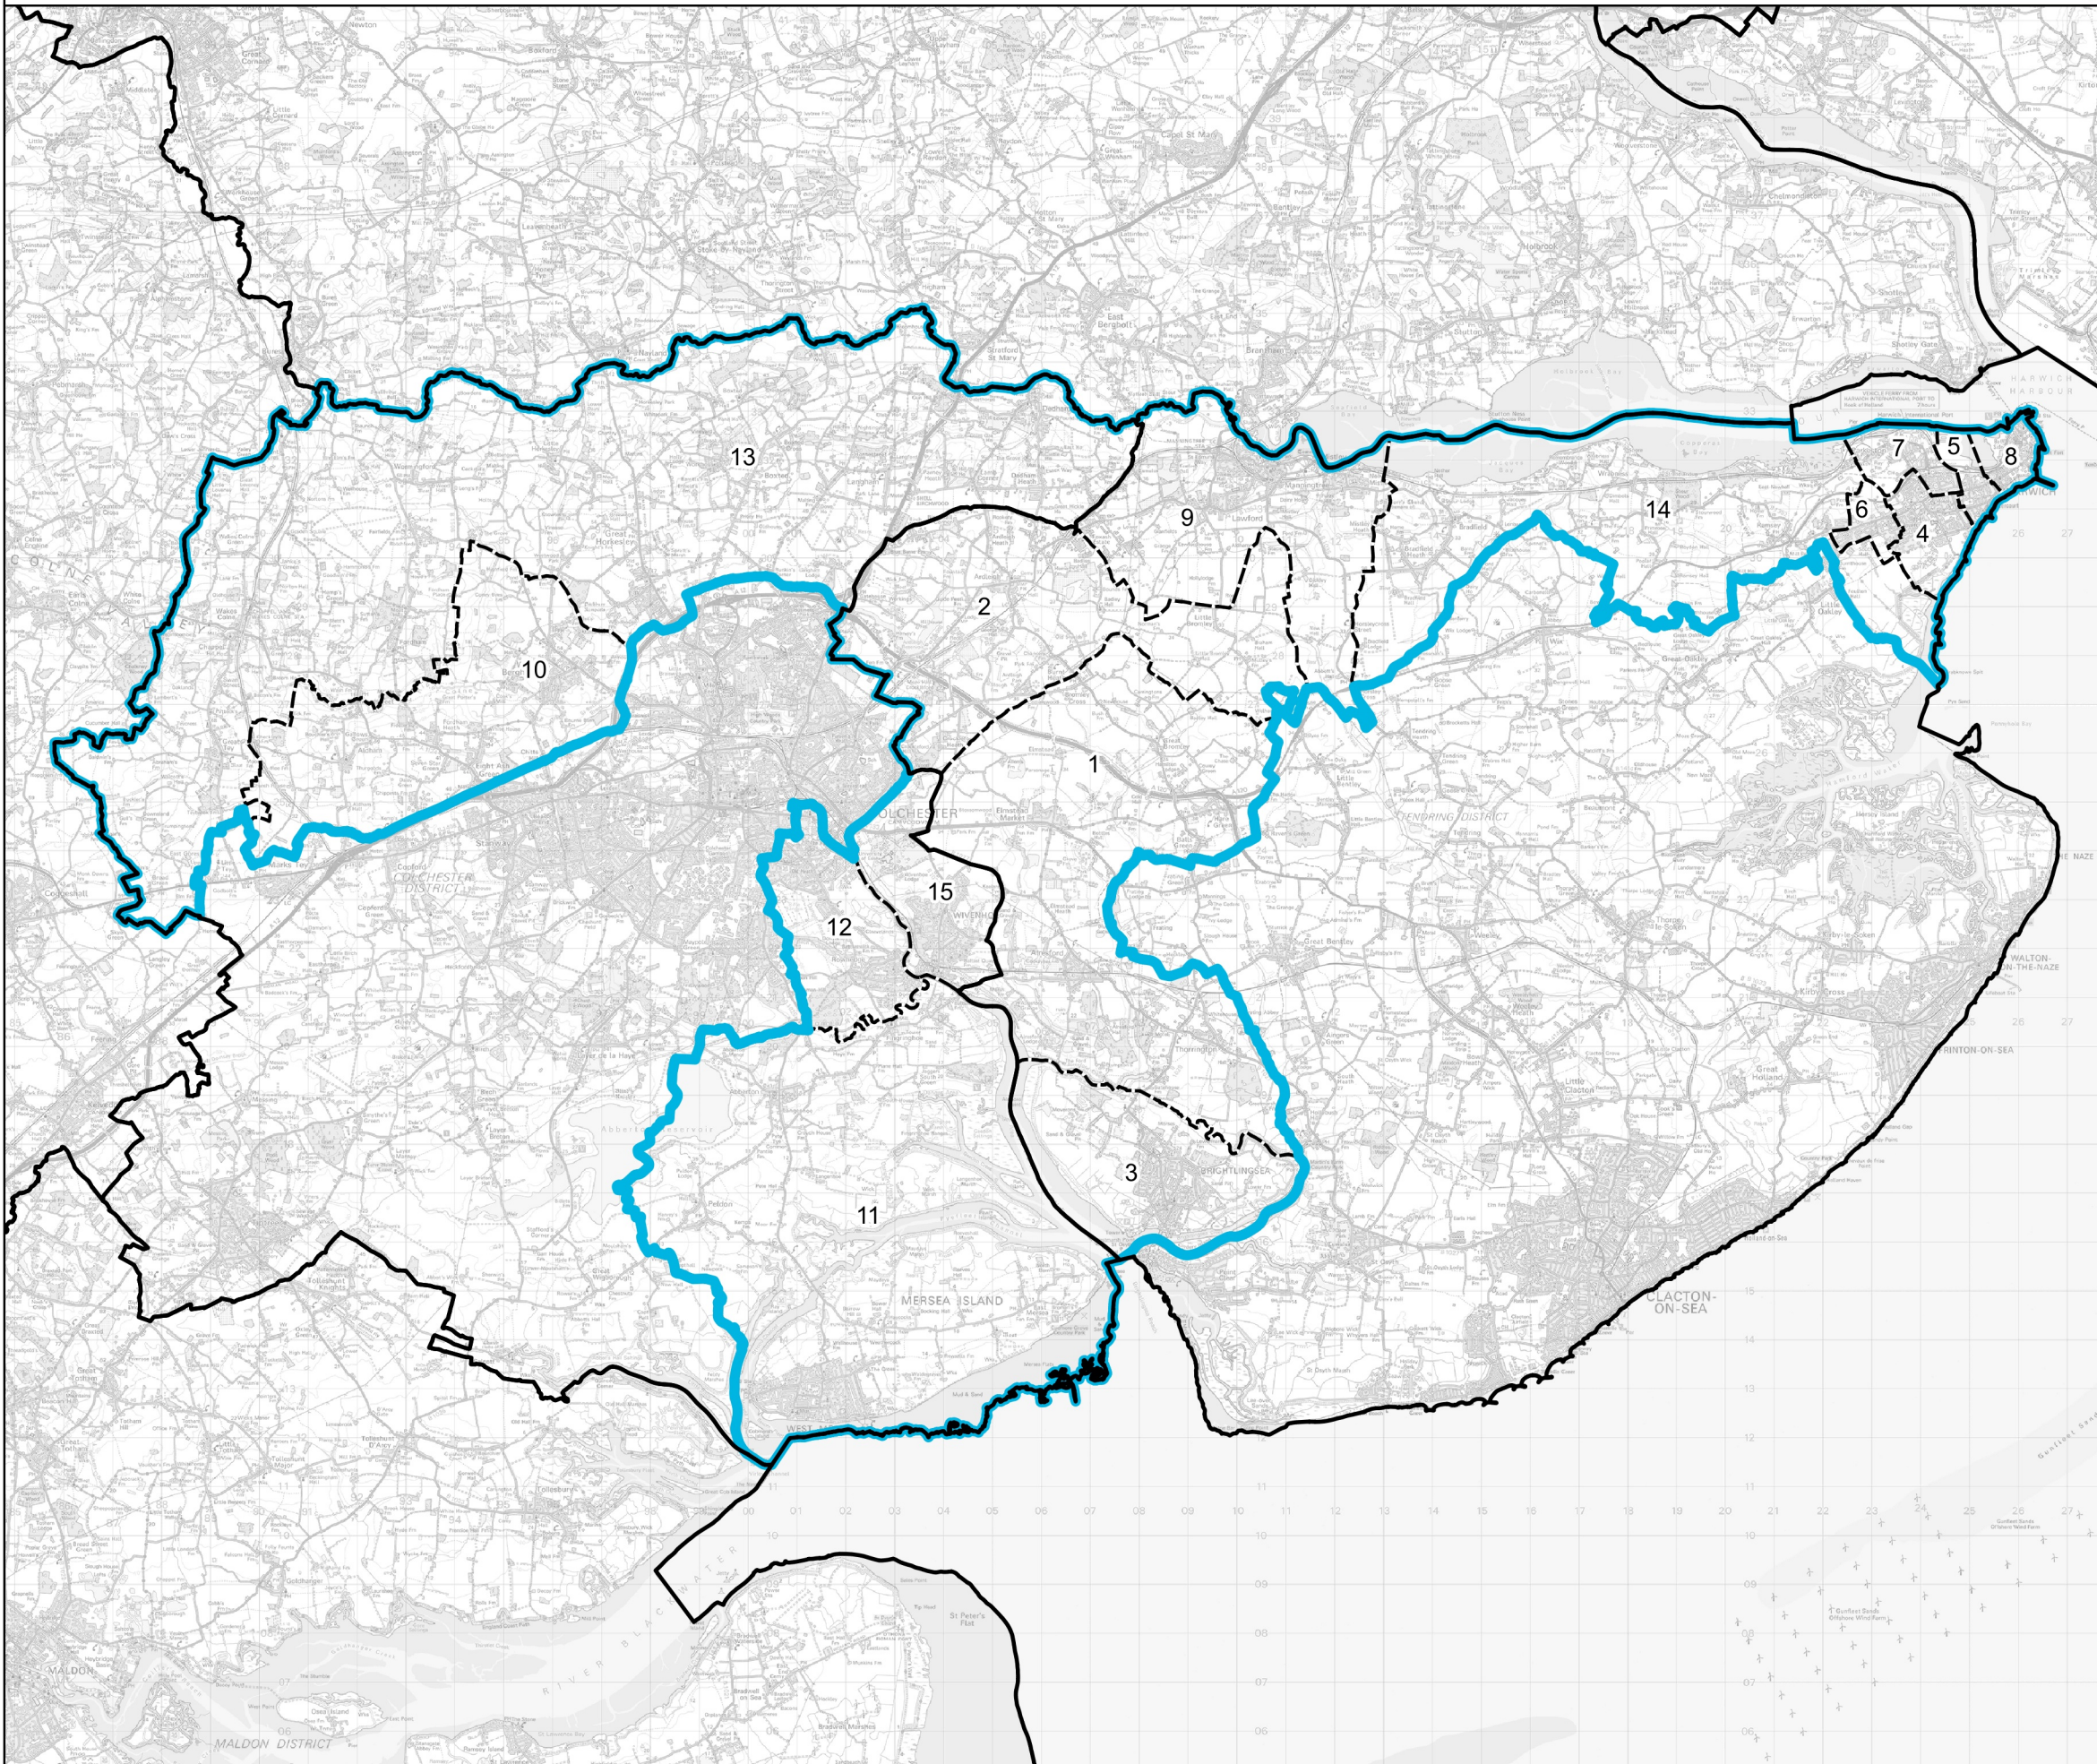

Boundary Commission for England - Revised Proposals for the Eastern Region

Harwich and North Essex County Constituency - **Electorate 74,838**

Wards:

- 1 Alresford & Elmstead
- 2 Ardleigh & Little Bromley
- 3 Brightlingsea
- 4 Dovercourt All Saints
- 5 Dovercourt Bay
- 6 Dovercourt Tollgate
- 7 Dovercourt Vines & Parkeston
- 8 Harwich & Kingsway
- 9 Lawford, Manningtree & Mistley
- 10 Lexden & Braiswick (Part)
- 11 Mersea & Pyefleet
- 12 Old Heath & The Hythe
- 13 Rural North
- 14 Stour Valley
- 15 Wivenhoe

 Constituency
 Local Authorities
 Wards

0 2 4 km 

© Crown copyright and database rights 2022 OS 100018289. You are permitted to use this data solely to enable you to respond to, or interact with, the organisation that provided you with the data. You are not permitted to copy, sub-licence, distribute or sell any of this data to third parties in any form. Third party rights to enforce the terms of this licence shall be reserved to OS.

Harwich and North Essex County Constituency