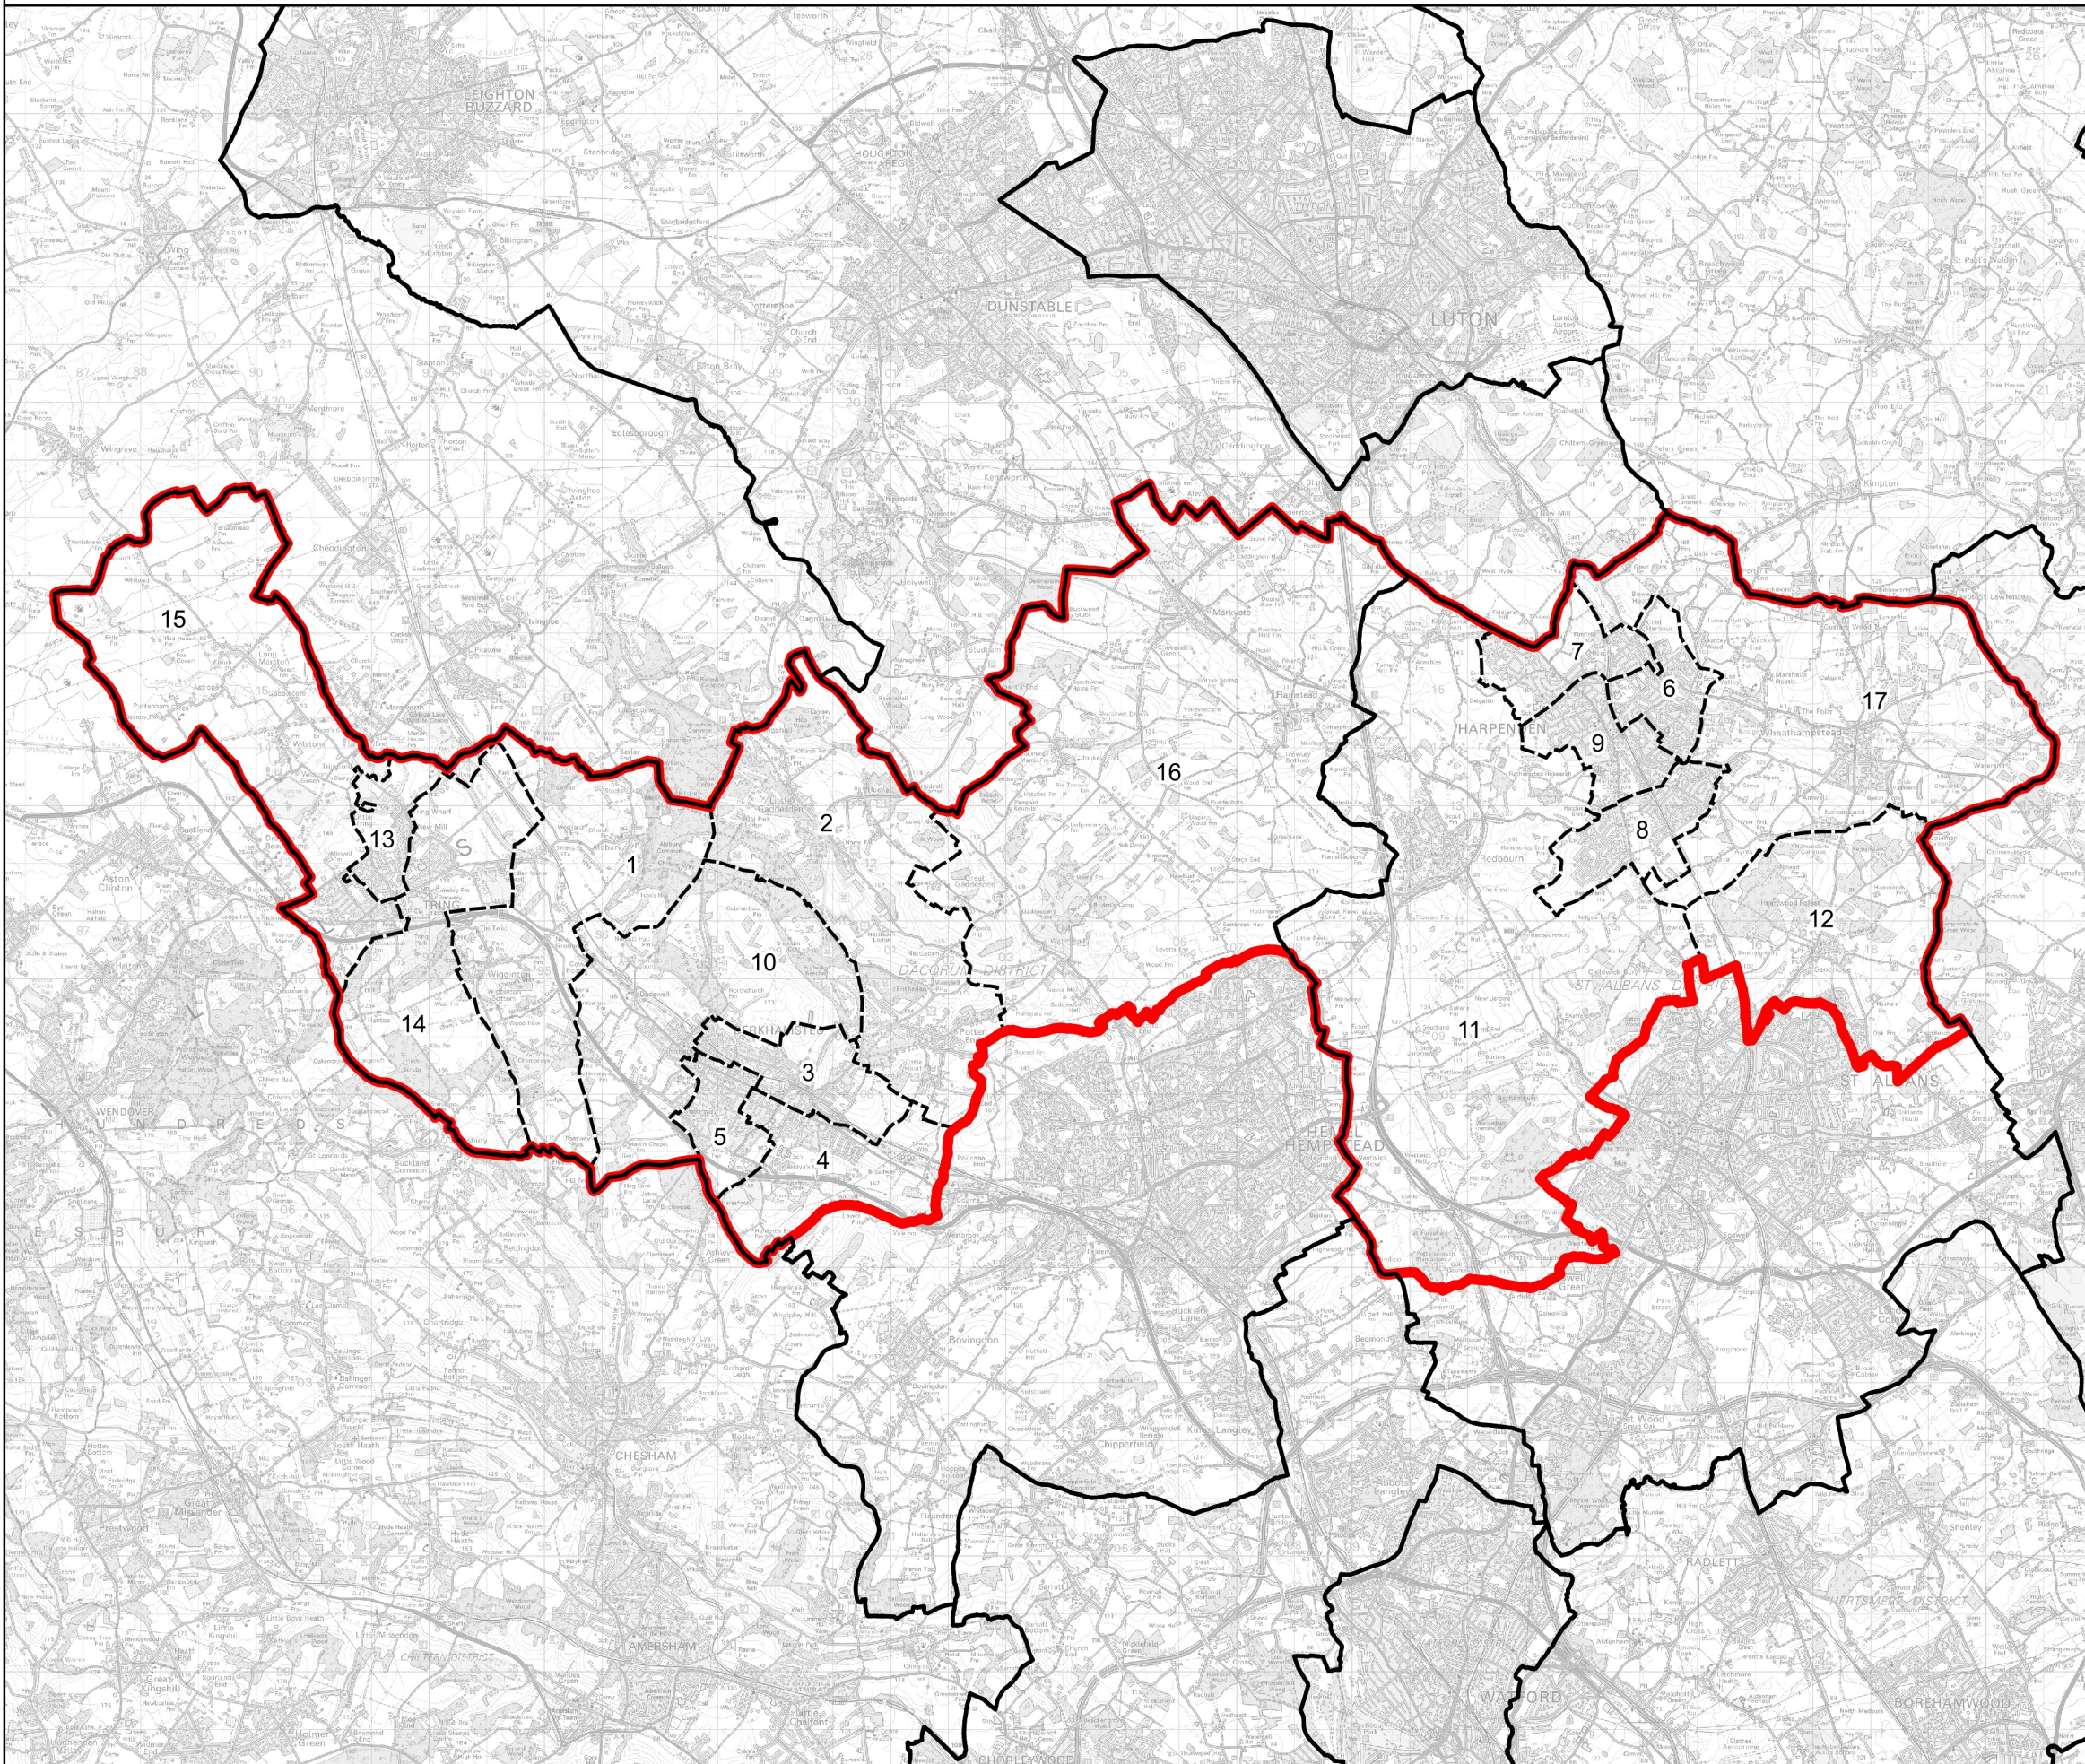

Boundary Commission for England - Revised Proposals for the Eastern Region

Harpenden and Berkhamsted County Constituency - Electorate 71,635

Wards:

- 1 Aldbury and Wigginton
- 2 Ashridge
- 3 Berkhamsted Castle
- 4 Berkhamsted East
- 5 Berkhamsted West
- 6 Harpenden East
- 7 Harpenden North
- 8 Harpenden South
- 9 Harpenden West
- 10 Northchurch
- 11 Redbourn
- 12 Sandridge
- 13 Tring Central
- 14 Tring East
- 15 Tring West and Rural
- 16 Watling
- 17 Wheathampstead

Harpenden and Berkhamsted County Constituency