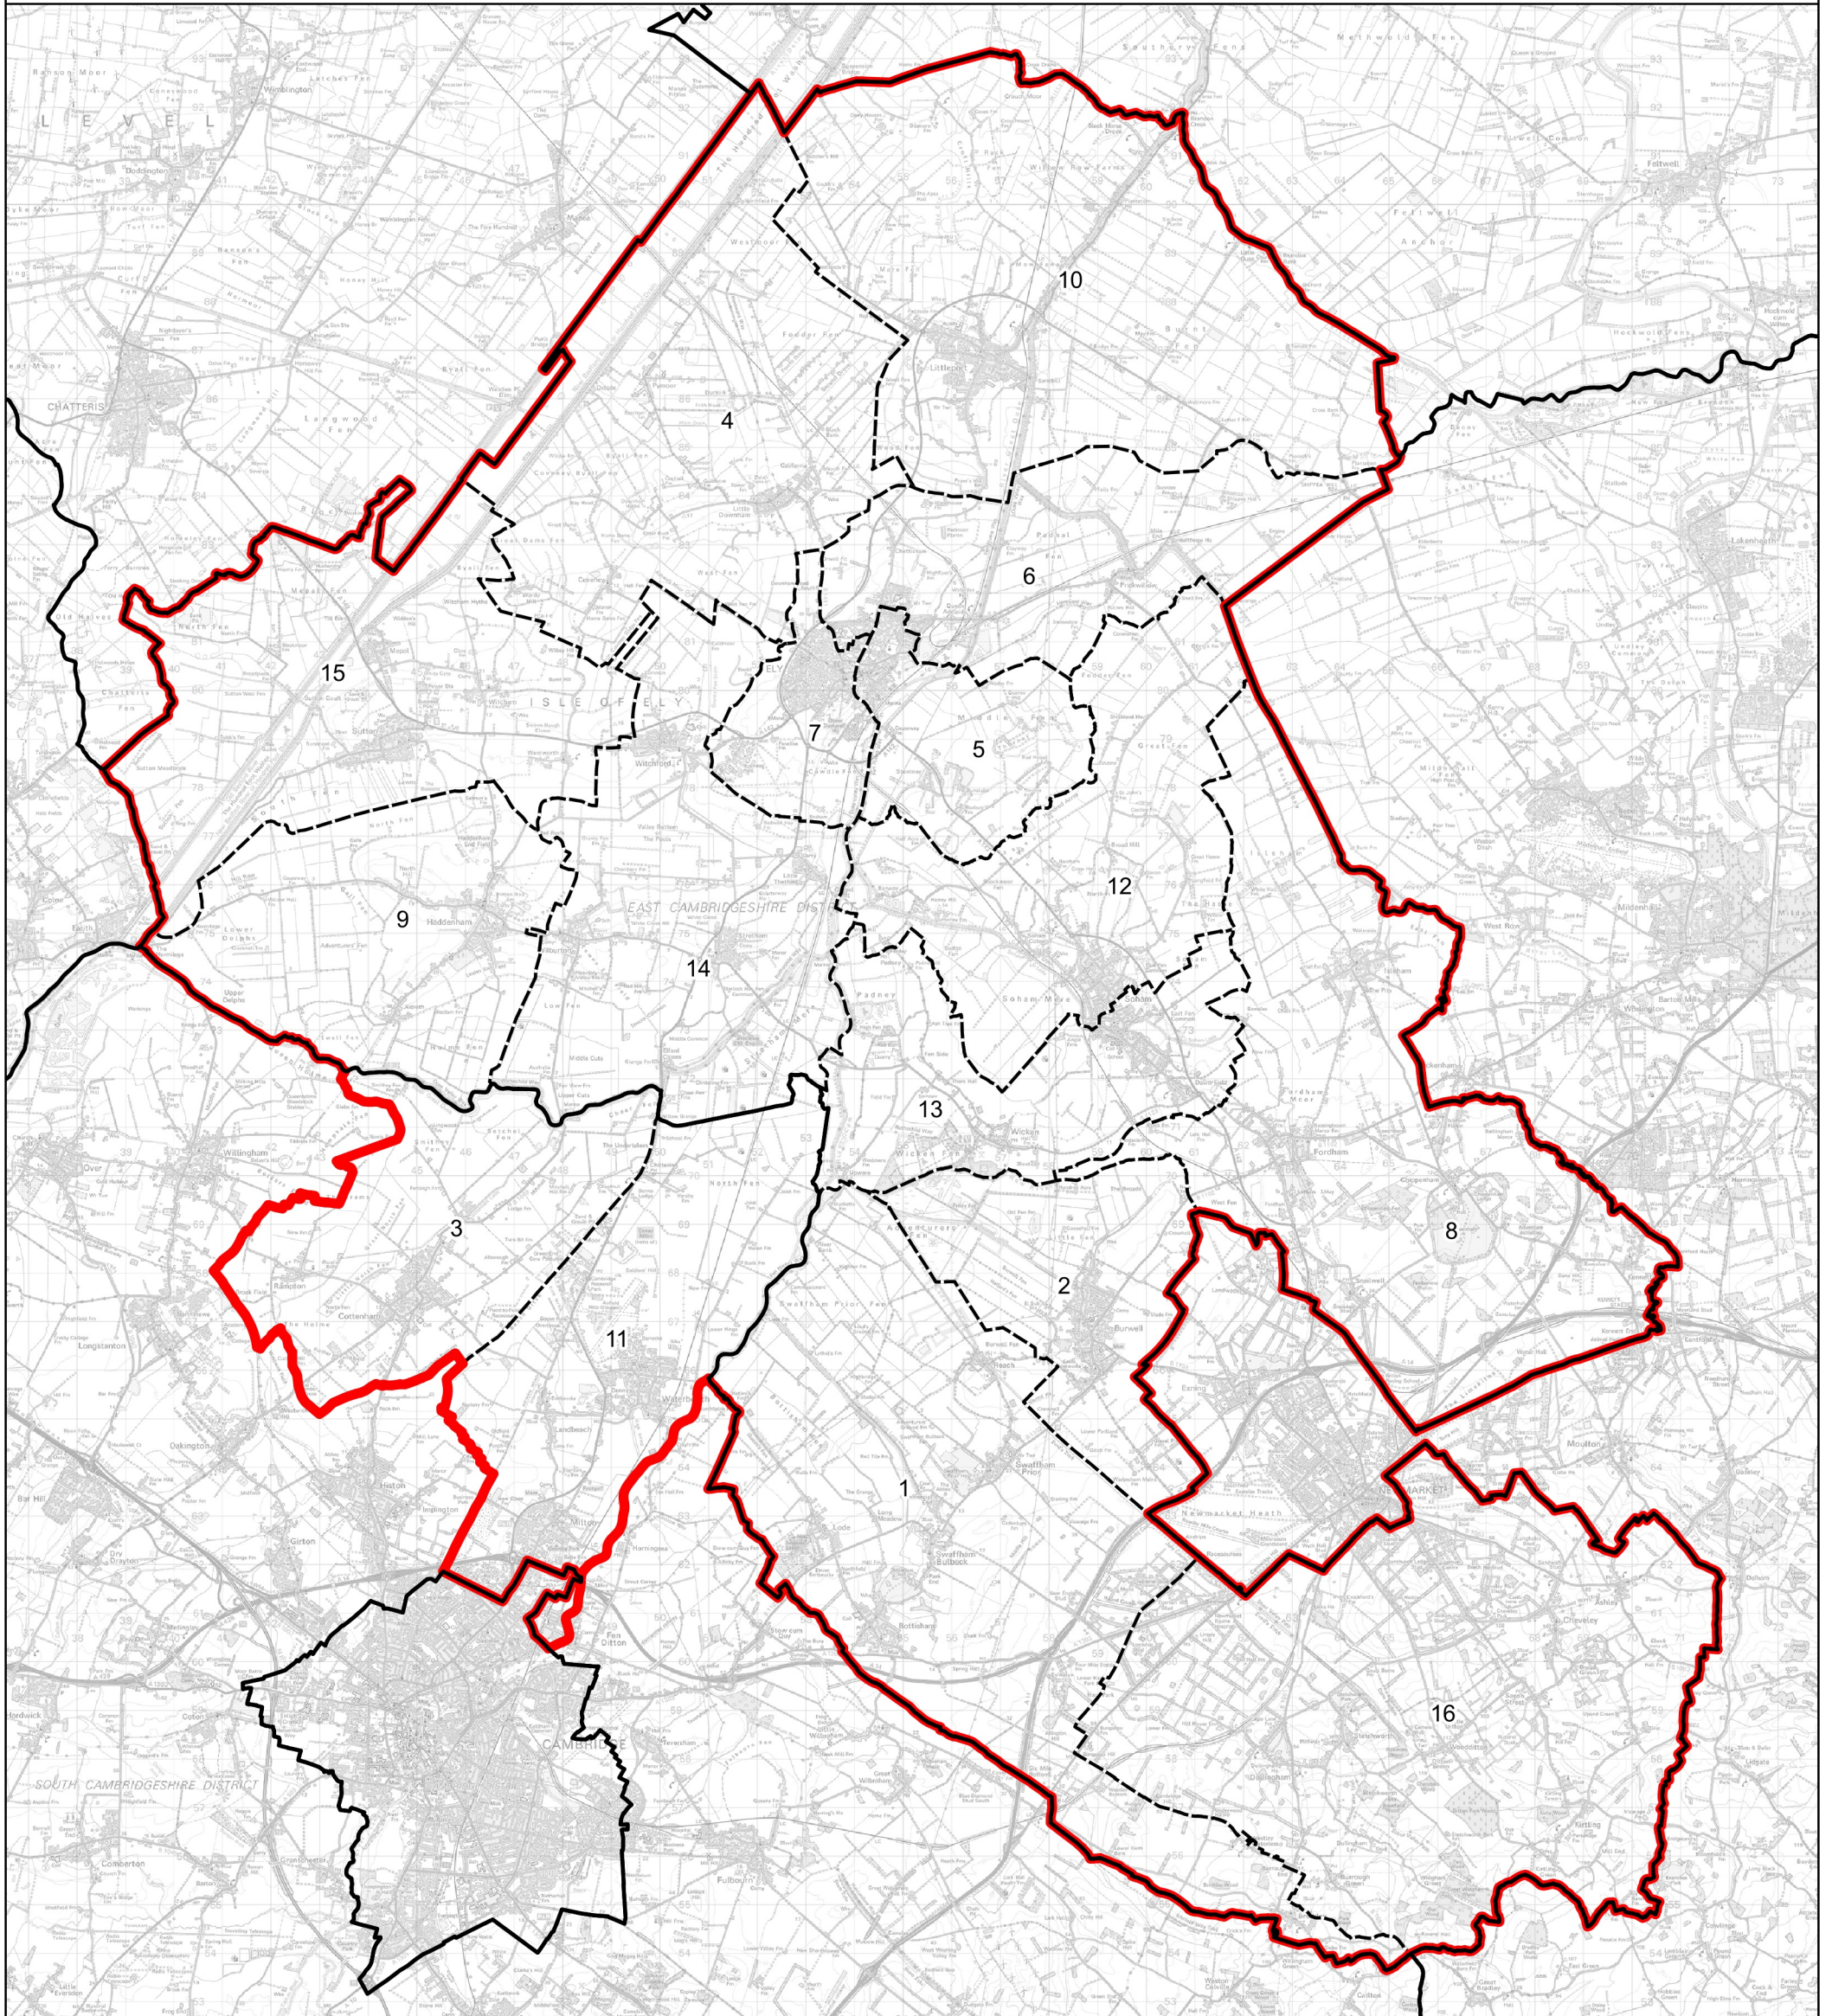

# Boundary Commission for England - Revised Proposals for the Eastern Region

East Cambridgeshire County Constituency - Electorate 76,279

**Wards:**

- |                    |                        |               |
|--------------------|------------------------|---------------|
| 1 Bottisham        | 8 Fordham & Isleham    | 15 Sutton     |
| 2 Burwell          | 9 Haddenham            | 16 Woodditton |
| 3 Cottenham        | 10 Littleport          |               |
| 4 Downham Villages | 11 Milton & Waterbeach |               |
| 5 Ely East         | 12 Soham North         |               |
| 6 Ely North        | 13 Soham South         |               |
| 7 Ely West         | 14 Stretham            |               |

## East Cambridgeshire County Constituency