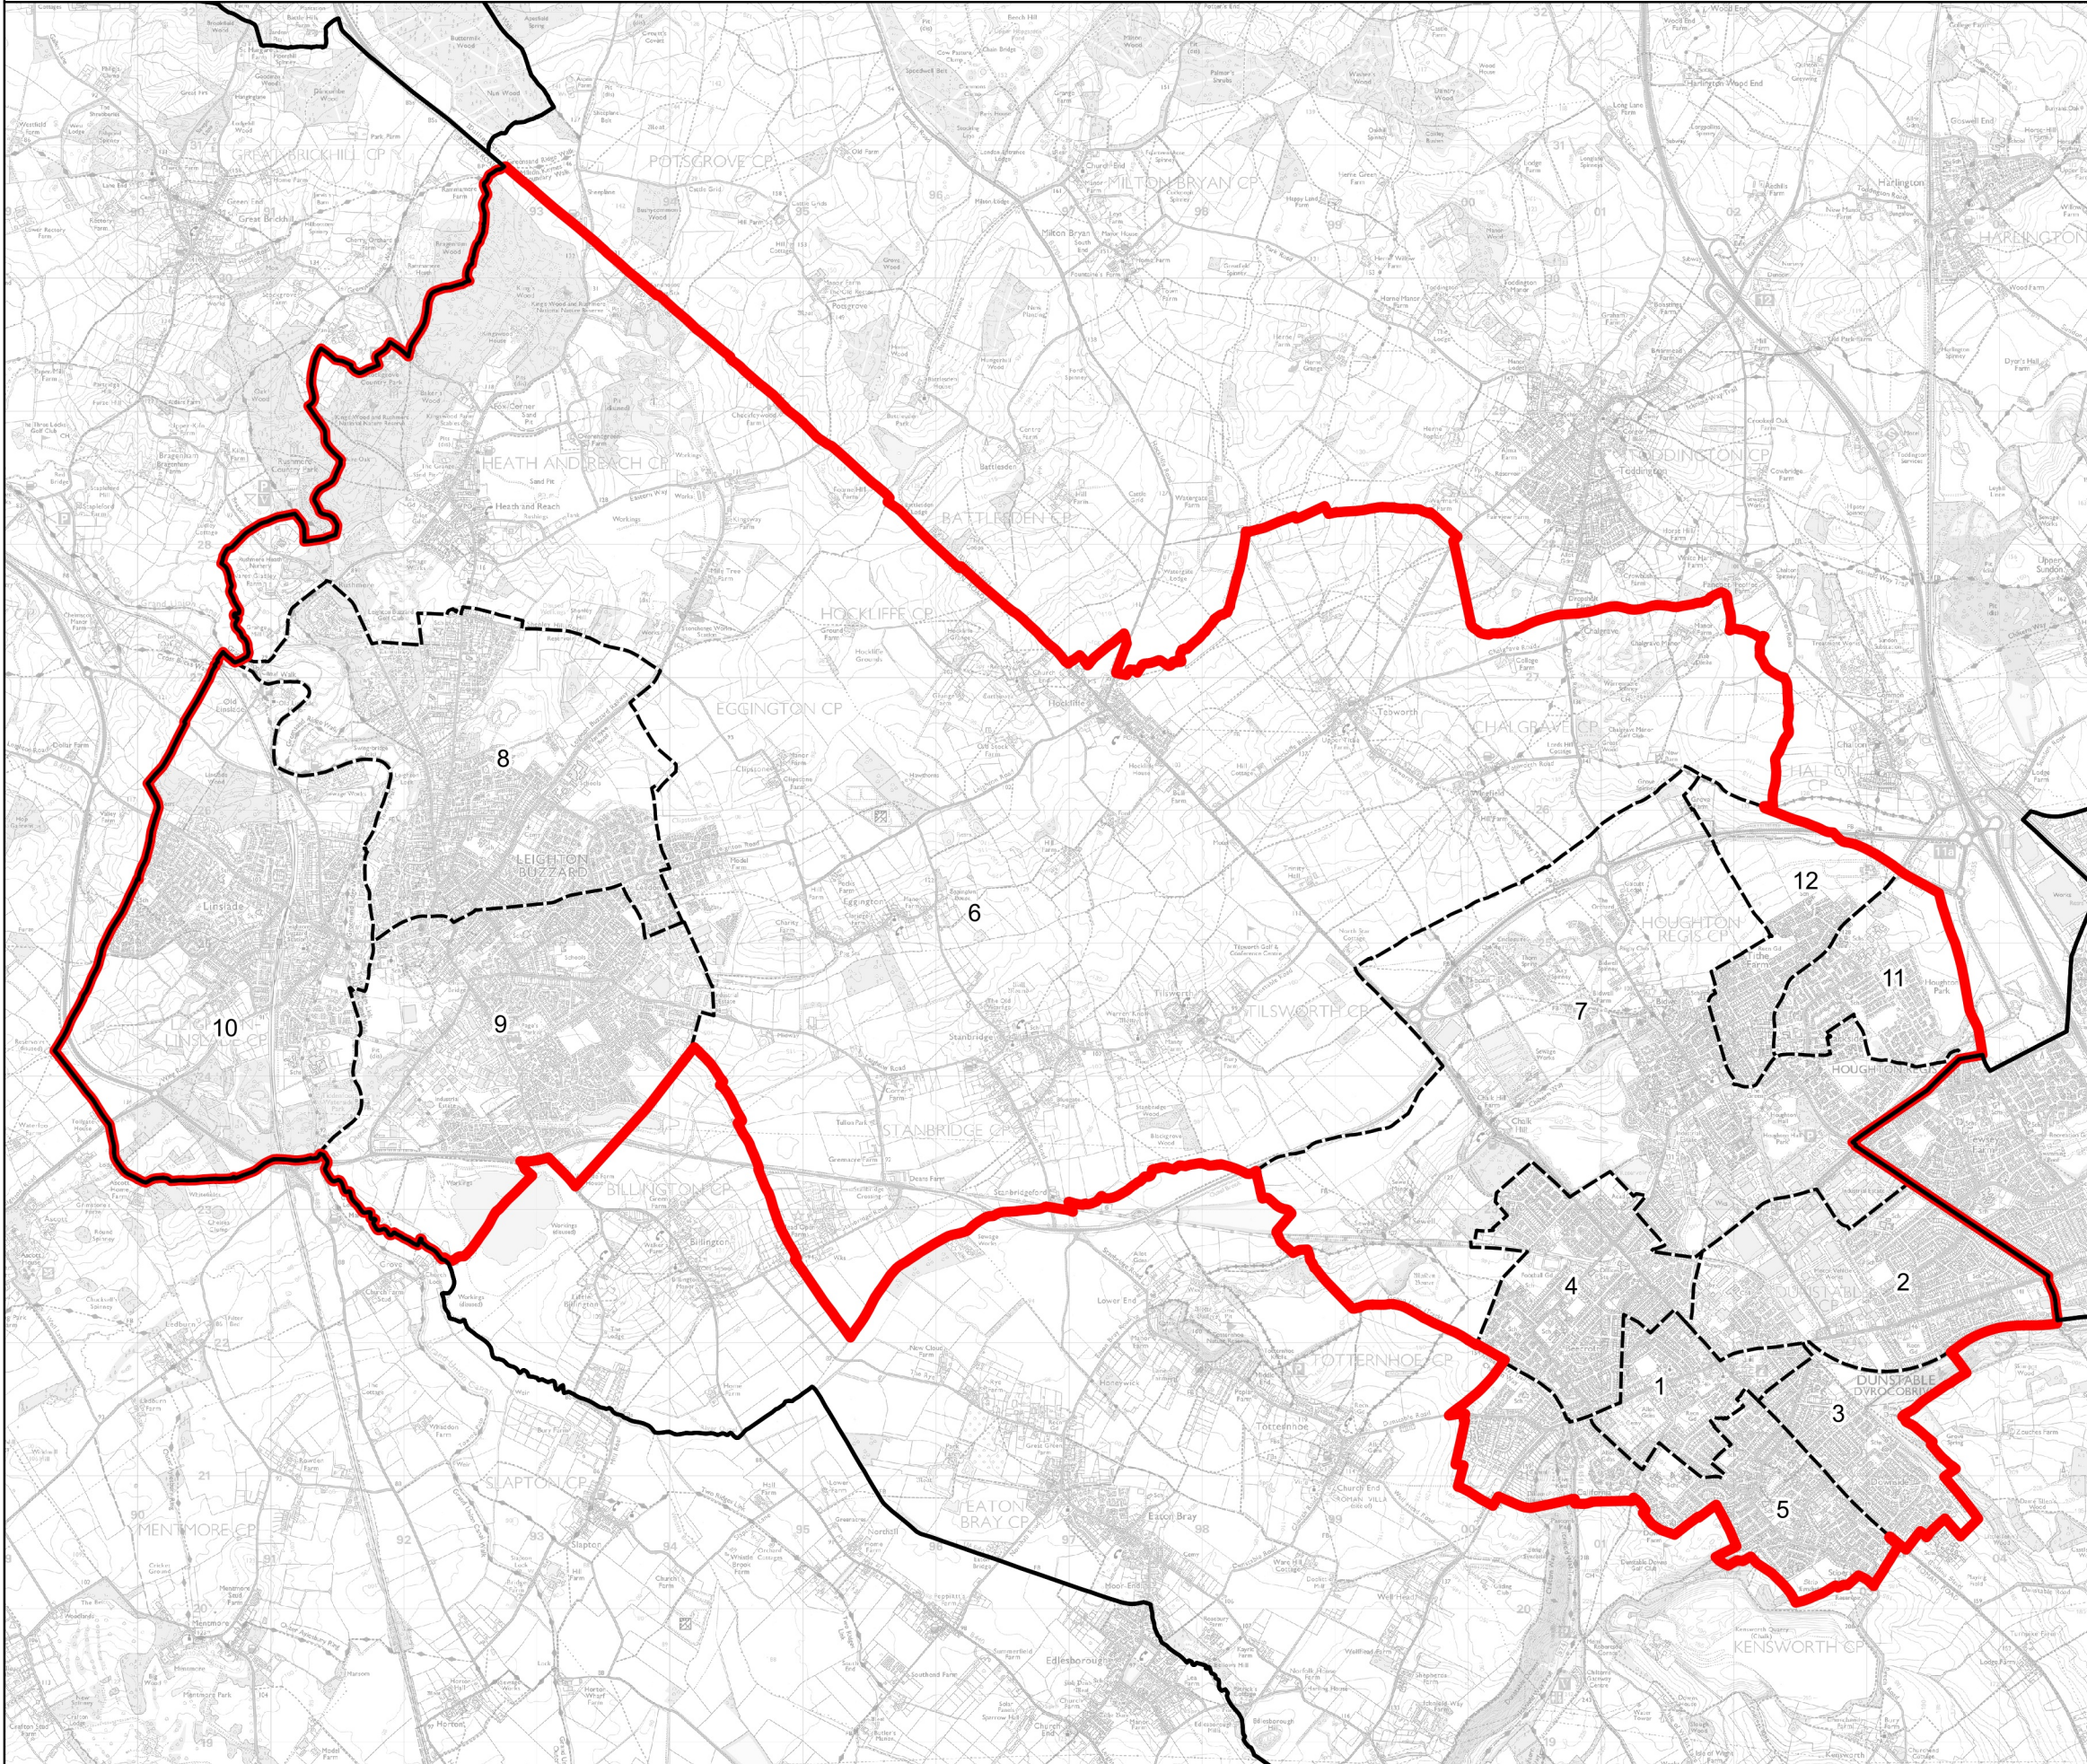

Boundary Commission for England - Revised Proposals for the Eastern Region

Dunstable and Leighton Buzzard County Constituency - Electorate 74,069

Wards:

- 1 Dunstable-Central
- 2 Dunstable-Icknield
- 3 Dunstable-Manshead
- 4 Dunstable-Northfields
- 5 Dunstable-Watling
- 6 Heath and Reach
- 7 Houghton Hall
- 8 Leighton Buzzard North
- 9 Leighton Buzzard South
- 10 Linslade
- 11 Parkside
- 12 Tithe Farm

Dunstable and Leighton Buzzard County Constituency