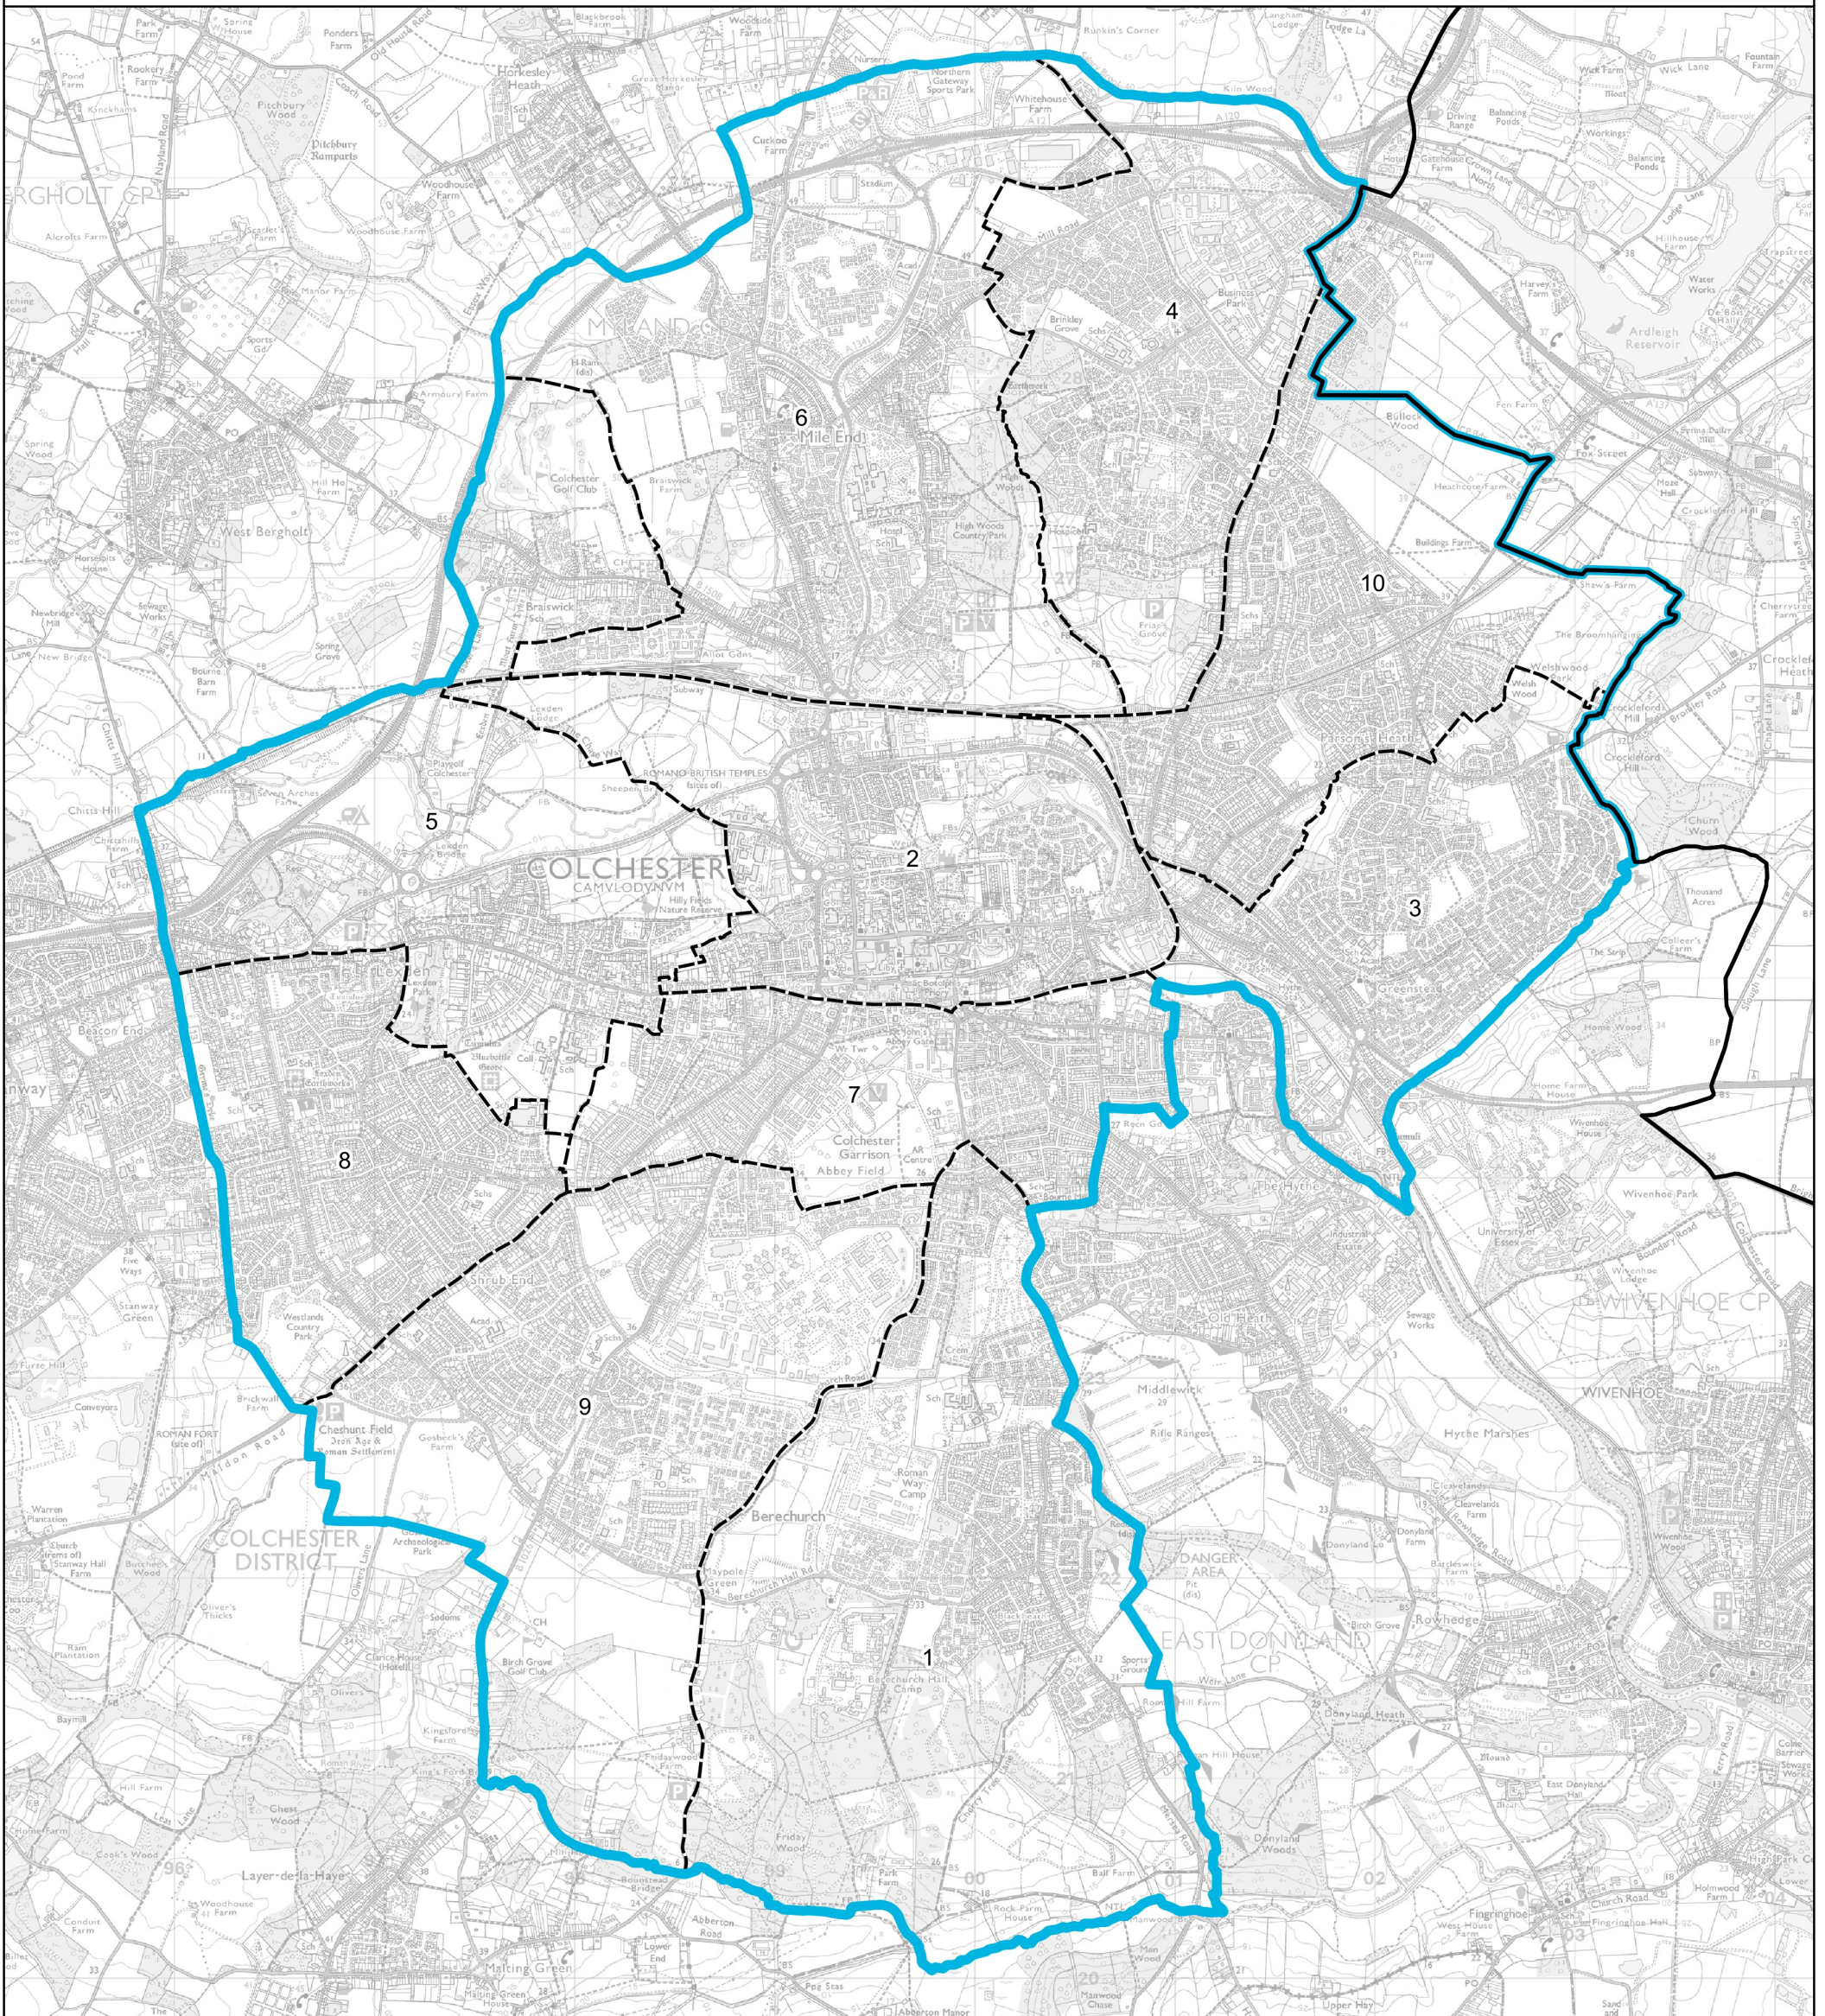

# Boundary Commission for England - Revised Proposals for the Eastern Region

Colchester Borough Constituency - **Electorate 76,843**

**Wards:**

- |                             |                            |
|-----------------------------|----------------------------|
| 1 Berechurch                | 7 New Town & Christ Church |
| 2 Castle                    | 8 Prettygate               |
| 3 Greenstead                | 9 Shrub End                |
| 4 Highwoods                 | 10 St. Anne's & St. John's |
| 5 Lexden & Braiswick (Part) |                            |
| 6 Mile End                  |                            |

## Colchester Borough Constituency