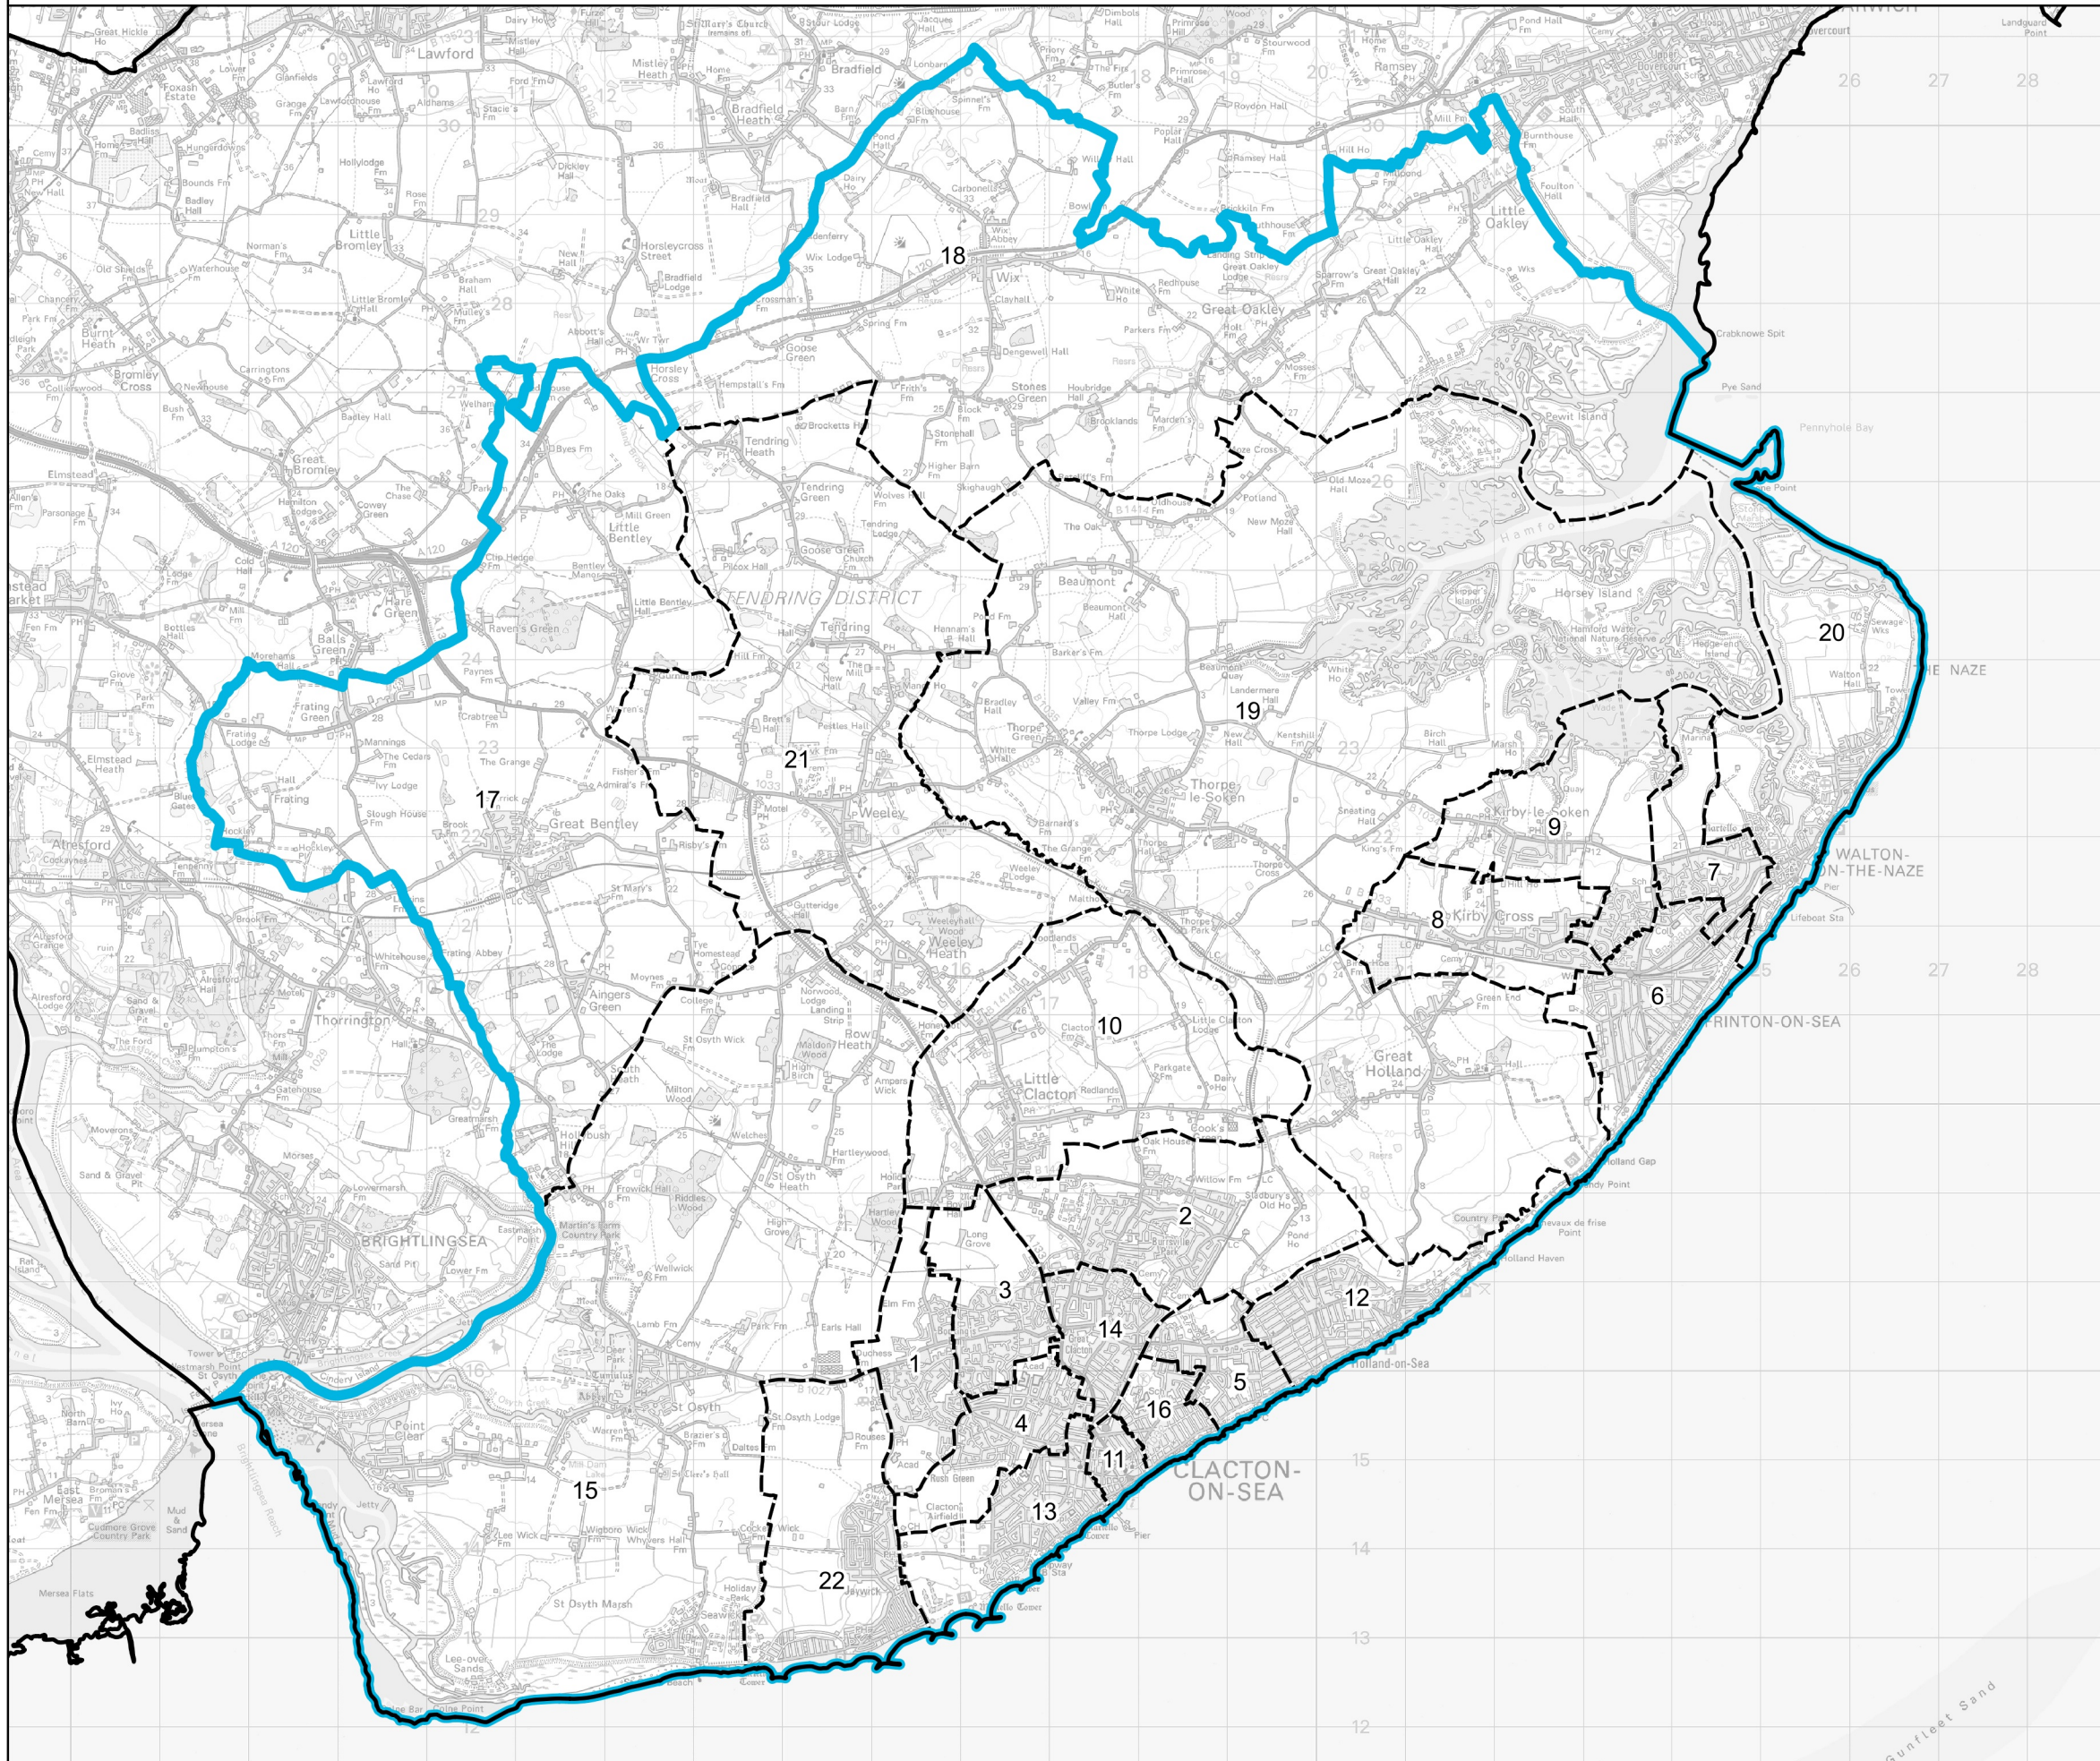

Boundary Commission for England - Revised Proposals for the Eastern Region

Clacton County Constituency - **Electorate 75,959**

Wards:

- 1 Bluehouse
- 2 Burrsville
- 3 Cann Hall
- 4 Coppins
- 5 Eastcliff
- 6 Frinton
- 7 Homelands
- 8 Kirby Cross
- 9 Kirby-le-Soken & Hamford
- 10 Little Clacton
- 11 Pier
- 12 St. Bartholomew's
- 13 St. James
- 14 St. John's
- 15 St. Osyth
- 16 St. Paul's
- 17 The Bentleys & Frating
- 18 The Oakleys & Wix
- 19 Thorpe, Beaumont & Great Holland
- 20 Walton
- 21 Weeley & Tendring
- 22 West Clacton & Jaywick Sands

- Constituency
- Local Authorities
- Wards

0 1 2 km

© Crown copyright and database rights 2022 OS 100018289. You are permitted to use this data solely to enable you to respond to, or interact with, the organisation that provided you with the data. You are not permitted to copy, sub-licence, distribute or sell any of this data to third parties in any form. Third party rights to enforce the terms of this licence shall be reserved to OS.

Clacton County Constituency