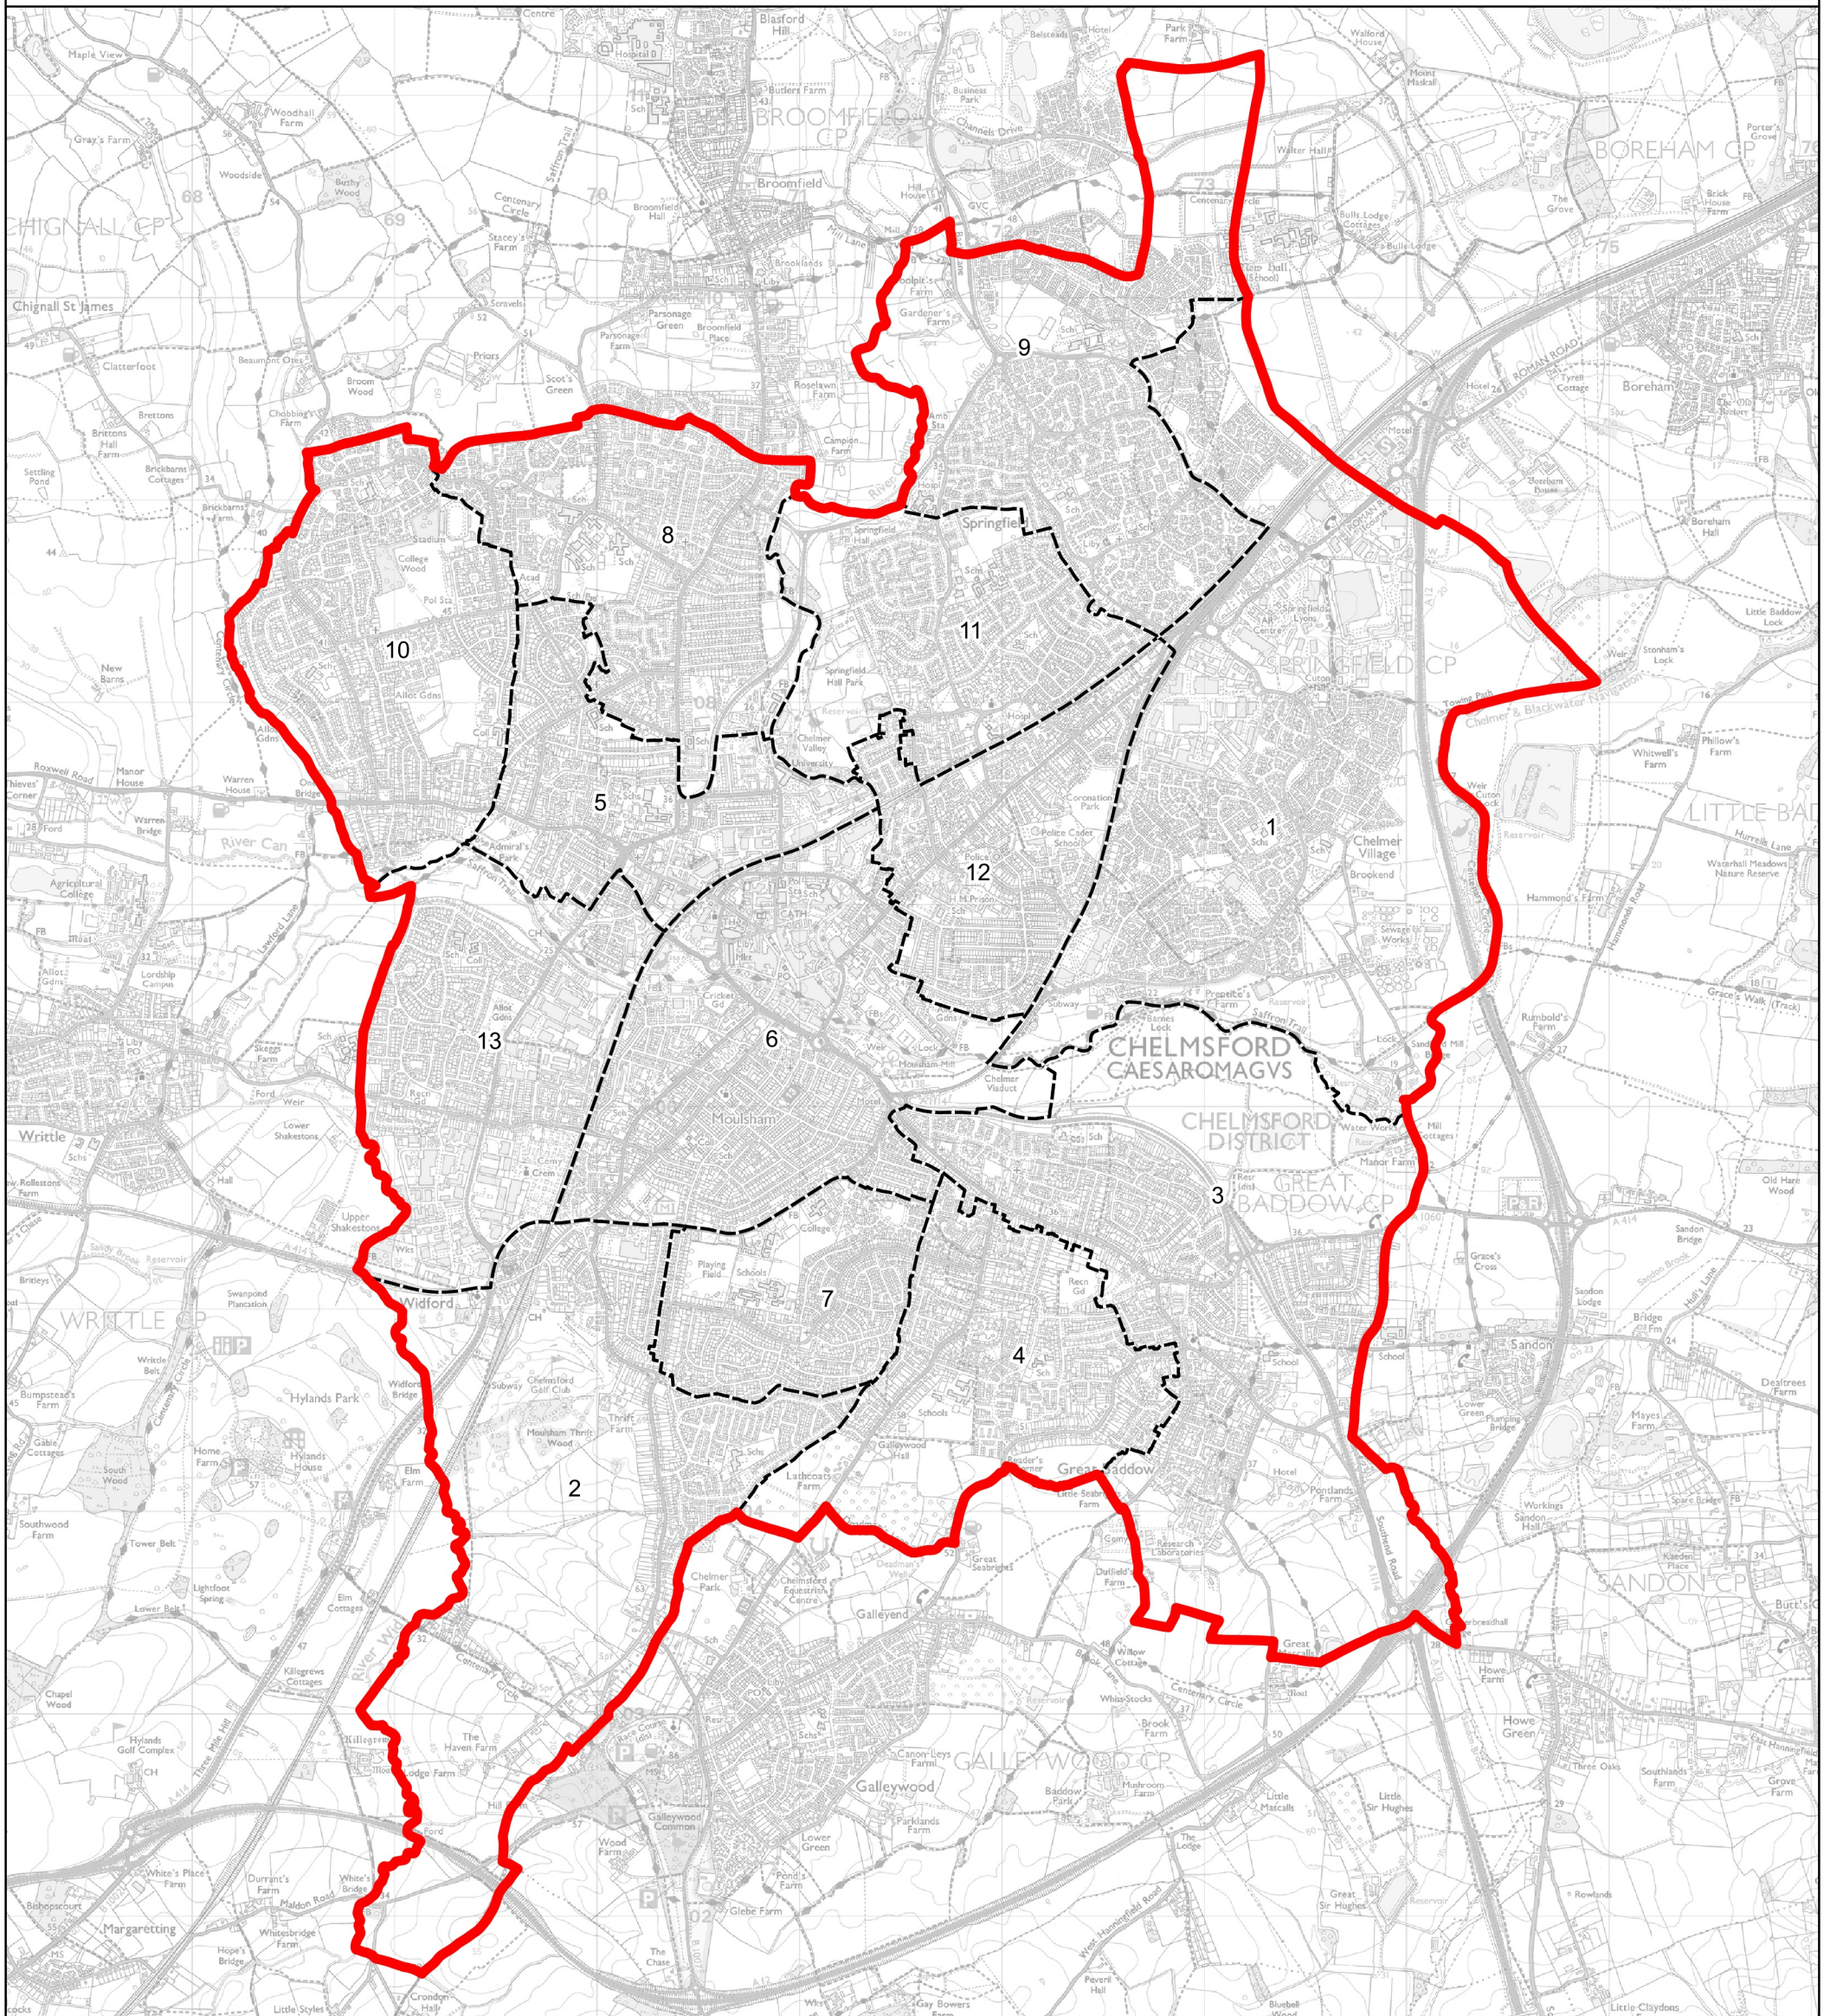

# Boundary Commission for England - Revised Proposals for the Eastern Region

Chelmsford Borough Constituency - Electorate 76,454

**Wards:**

- |                                     |                     |
|-------------------------------------|---------------------|
| 1 Chelmer Village and Beaulieu Park | 7 Moulsham Lodge    |
| 2 Goat Hall                         | 8 Patching Hall     |
| 3 Great Baddow East                 | 9 Springfield North |
| 4 Great Baddow West                 | 10 St. Andrews      |
| 5 Marconi                           | 11 The Lawns        |
| 6 Moulsham and Central              | 12 Trinity          |
|                                     | 13 Waterhouse Farm  |

- Constituency
- Local Authorities
- Wards

© Crown copyright and database rights 2022 OS 100018289. You are permitted to use this data solely to enable you to respond to, or interact with, the organisation that provided you with the data. You are not permitted to copy, sub-licence, distribute or sell any of this data to third parties in any form. Third party rights to enforce the terms of this licence shall be reserved to OS.

## Chelmsford Borough Constituency