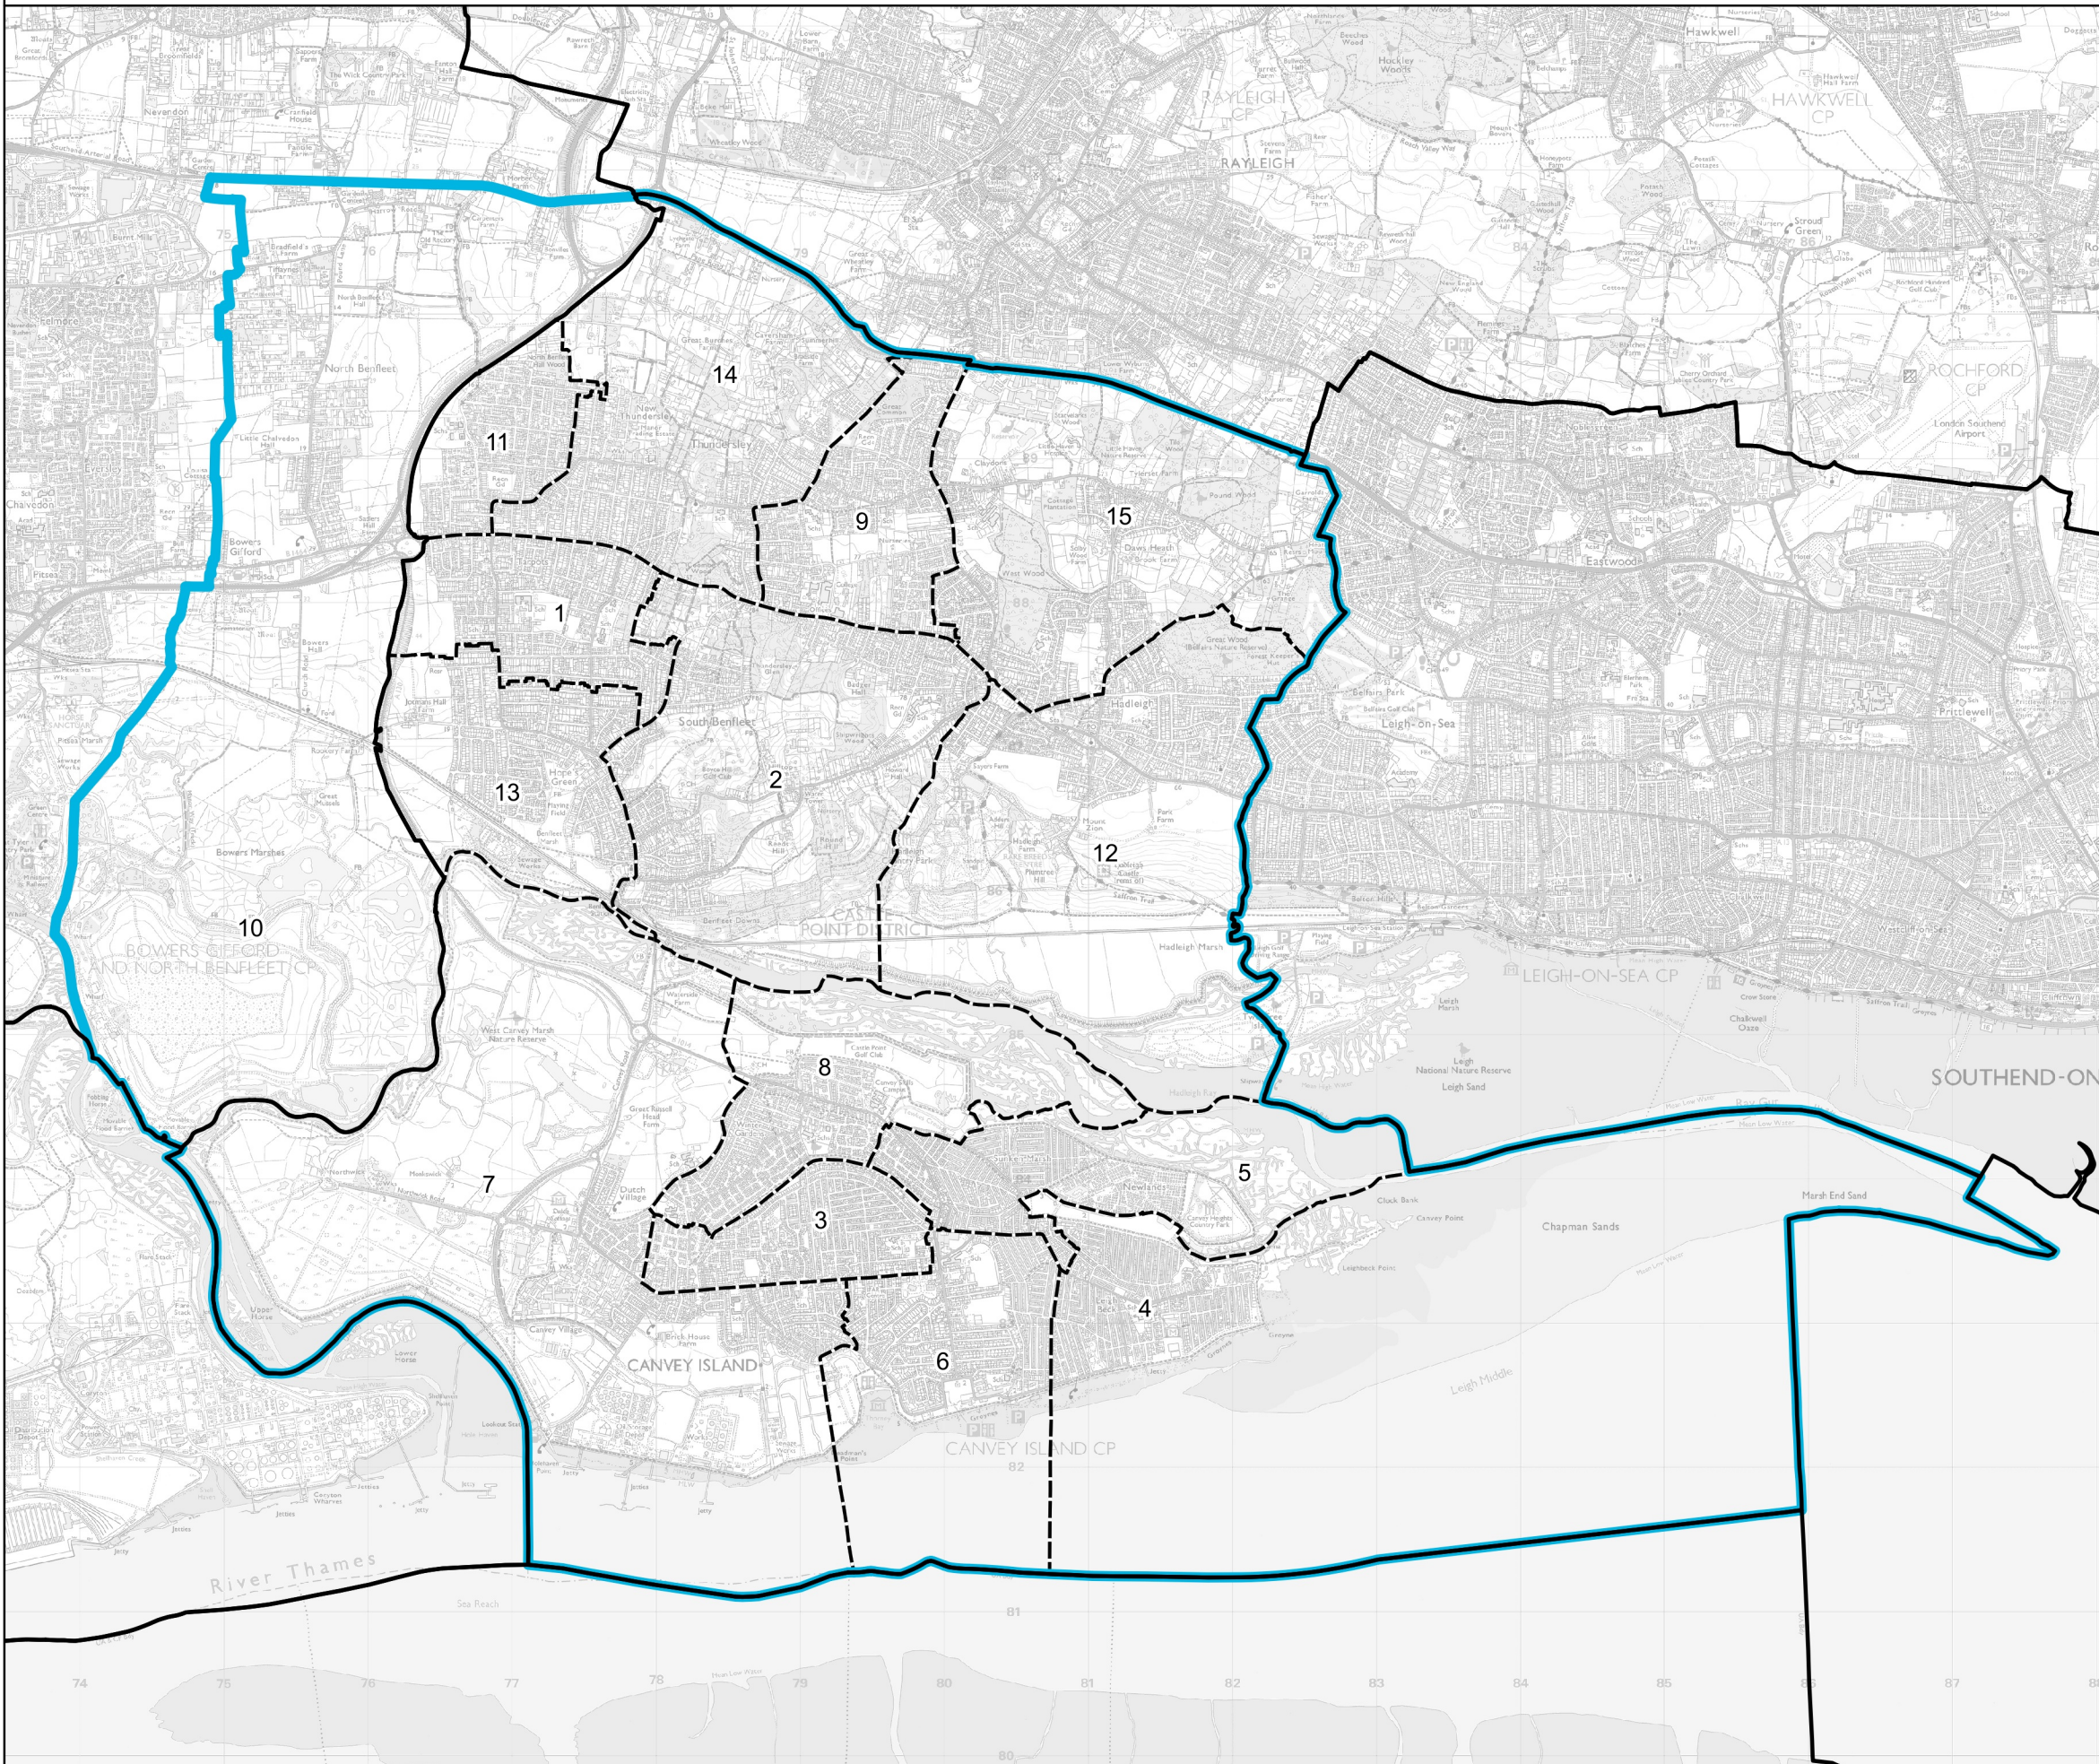

Boundary Commission for England - Revised Proposals for the Eastern Region

Castle Point Borough Constituency - **Electorate 70,923**

Wards:

- 1 Appleton
- 2 Boyce
- 3 Canvey Island Central
- 4 Canvey Island East
- 5 Canvey Island North
- 6 Canvey Island South
- 7 Canvey Island West
- 8 Canvey Island Winter Gardens
- 9 Cedar Hall
- 10 Pitsea South East (Part)
- 11 St. George's
- 12 St. James
- 13 St. Mary's
- 14 St. Peter's
- 15 Victoria

 Constituency

 Local Authorities

 Wards

0 0.7 1.4 km

© Crown copyright and database rights 2022 OS 100018289. You are permitted to use this data solely to enable you to respond to, or interact with, the organisation that provided you with the data. You are not permitted to copy, sub-licence, distribute or sell any of this data to third parties in any form. Third party rights to enforce the terms of this licence shall be reserved to OS.

Castle Point Borough Constituency