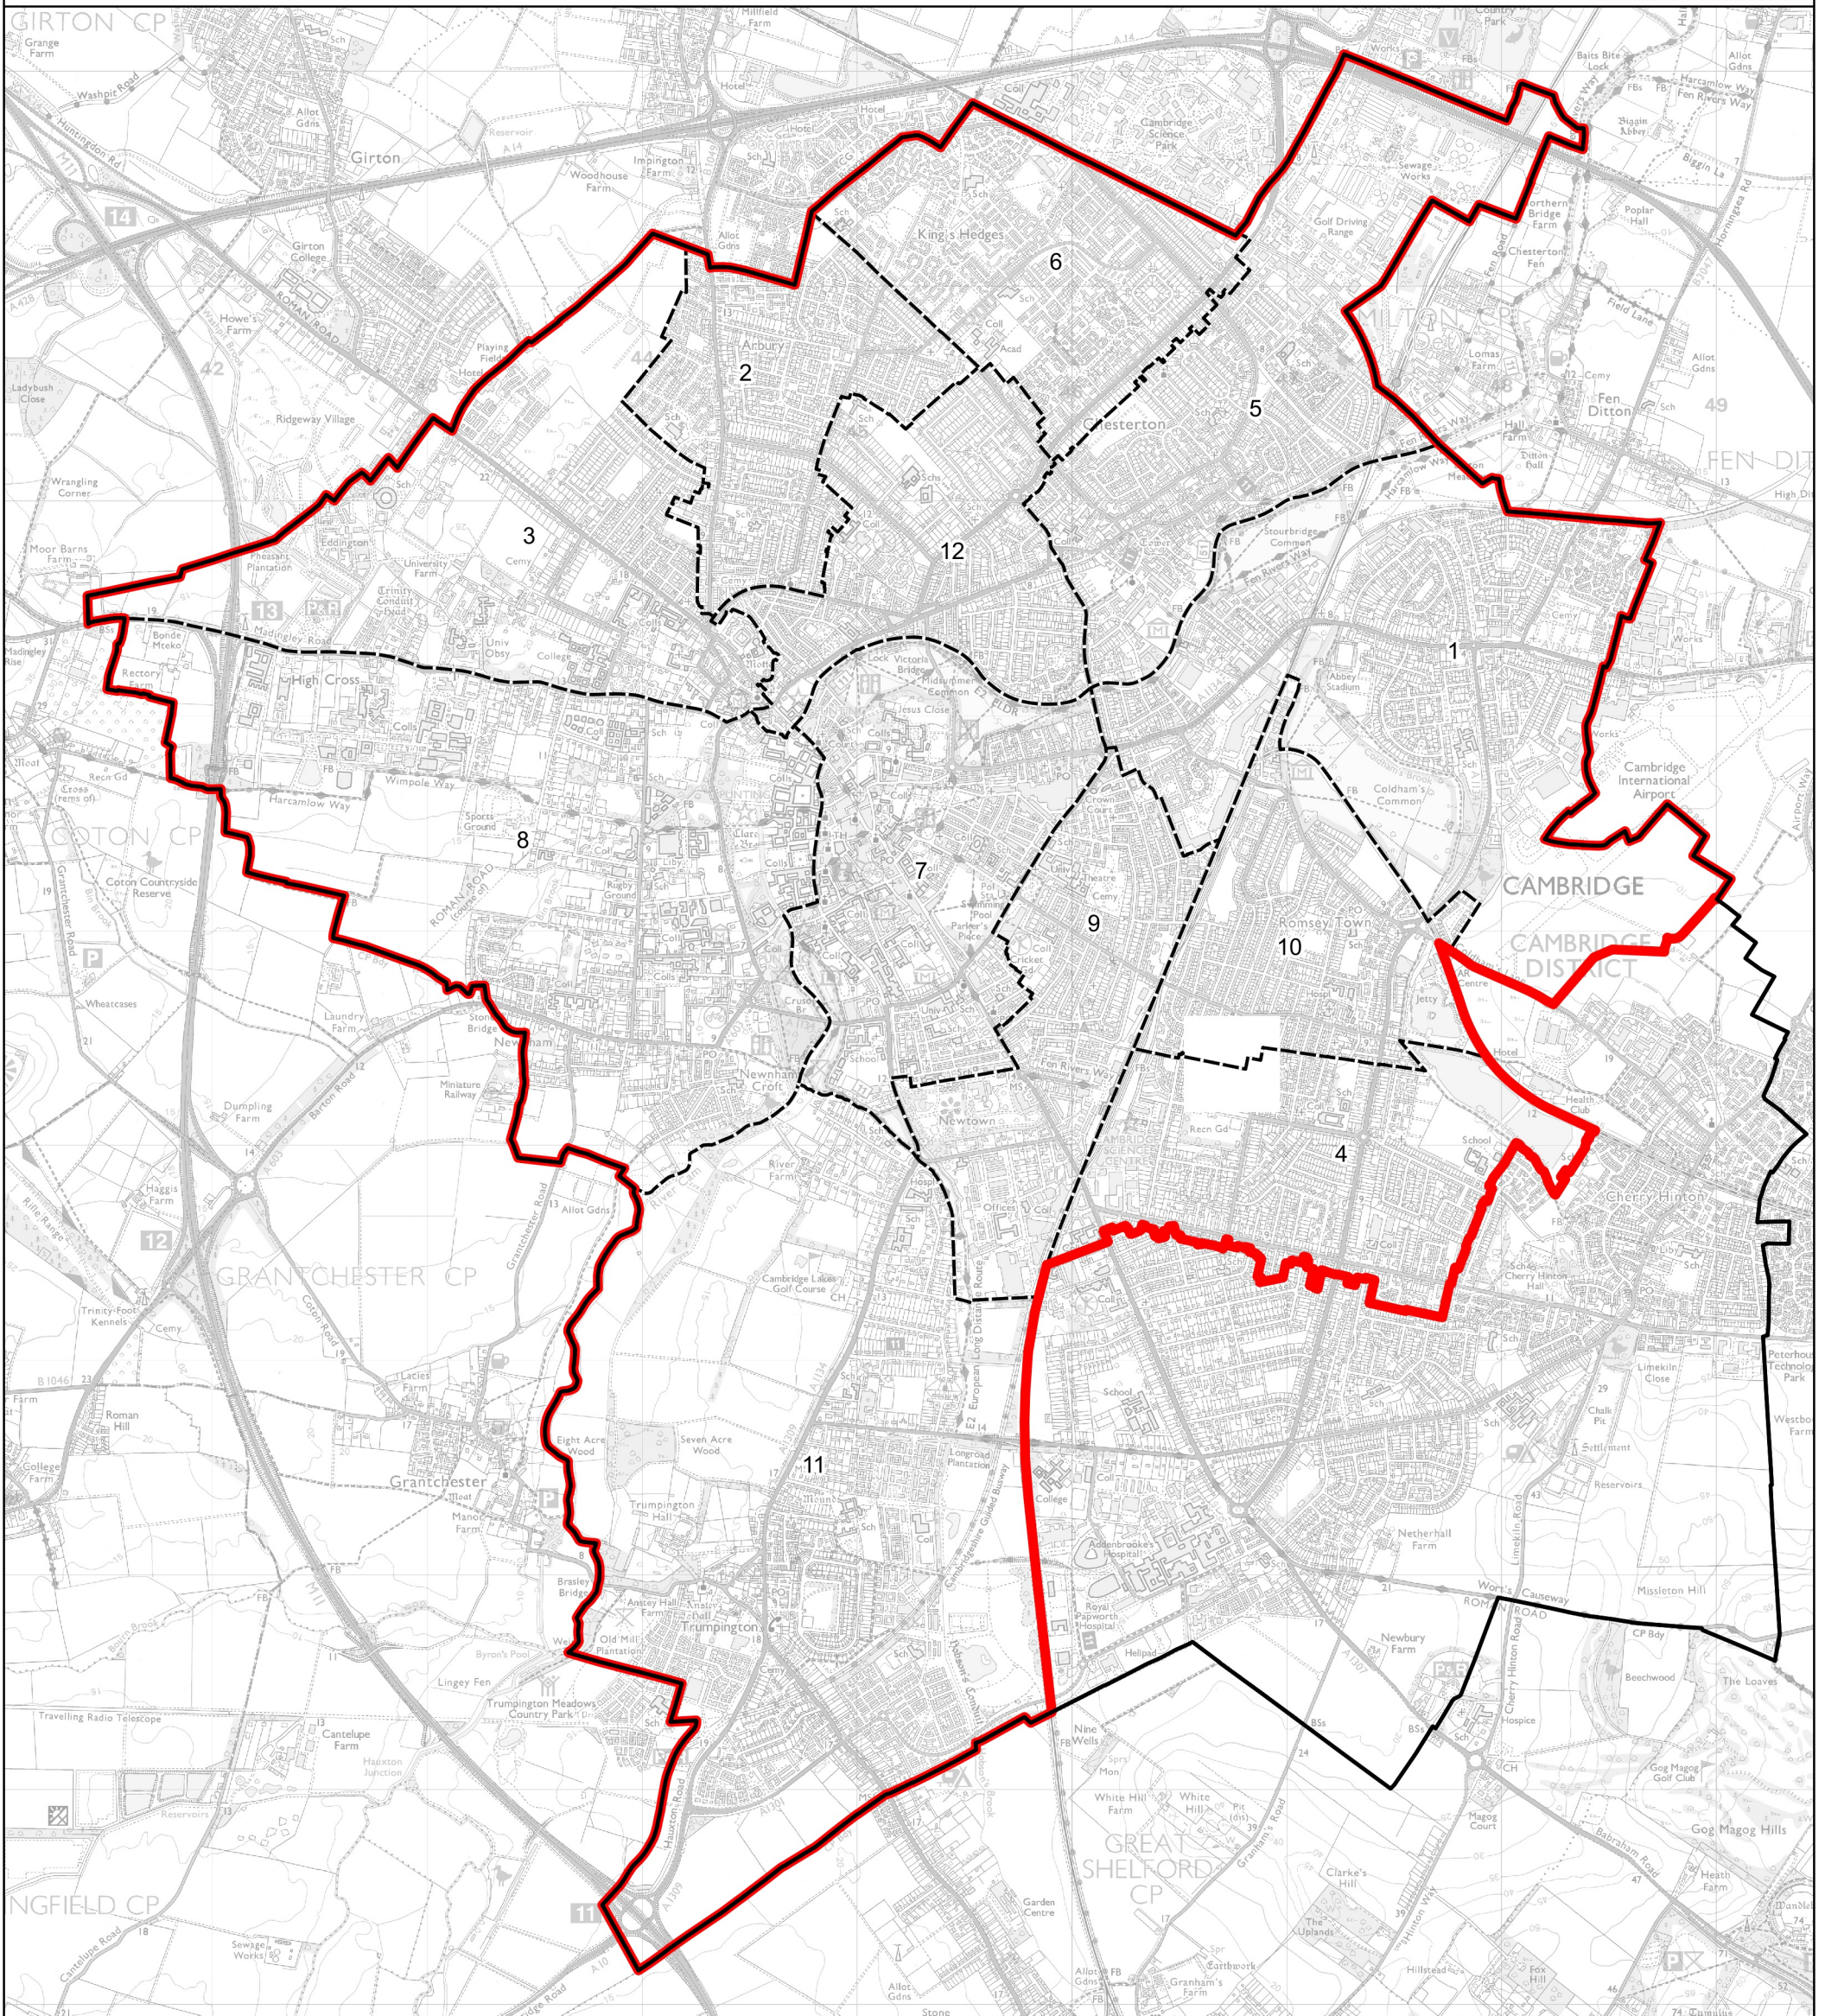

# Boundary Commission for England - Revised Proposals for the Eastern Region

Cambridge Borough Constituency - Electorate 72,560

**Wards:**

- 1 Abbey
- 2 Arbury
- 3 Castle
- 4 Coleridge
- 5 East Chesterton
- 6 King's Hedges
- 7 Market
- 8 Newnham
- 9 Petersfield
- 10 Romsey
- 11 Trumpington
- 12 West Chesterton

- Constituency
- Local Authorities
- Wards

© Crown copyright and database rights 2022 OS 100018289. You are permitted to use this data solely to enable you to respond to, or interact with, the organisation that provided you with the data. You are not permitted to copy, sub-licence, distribute or sell any of this data to third parties in any form. Third party rights to enforce the terms of this licence shall be reserved to OS.

## Cambridge Borough Constituency