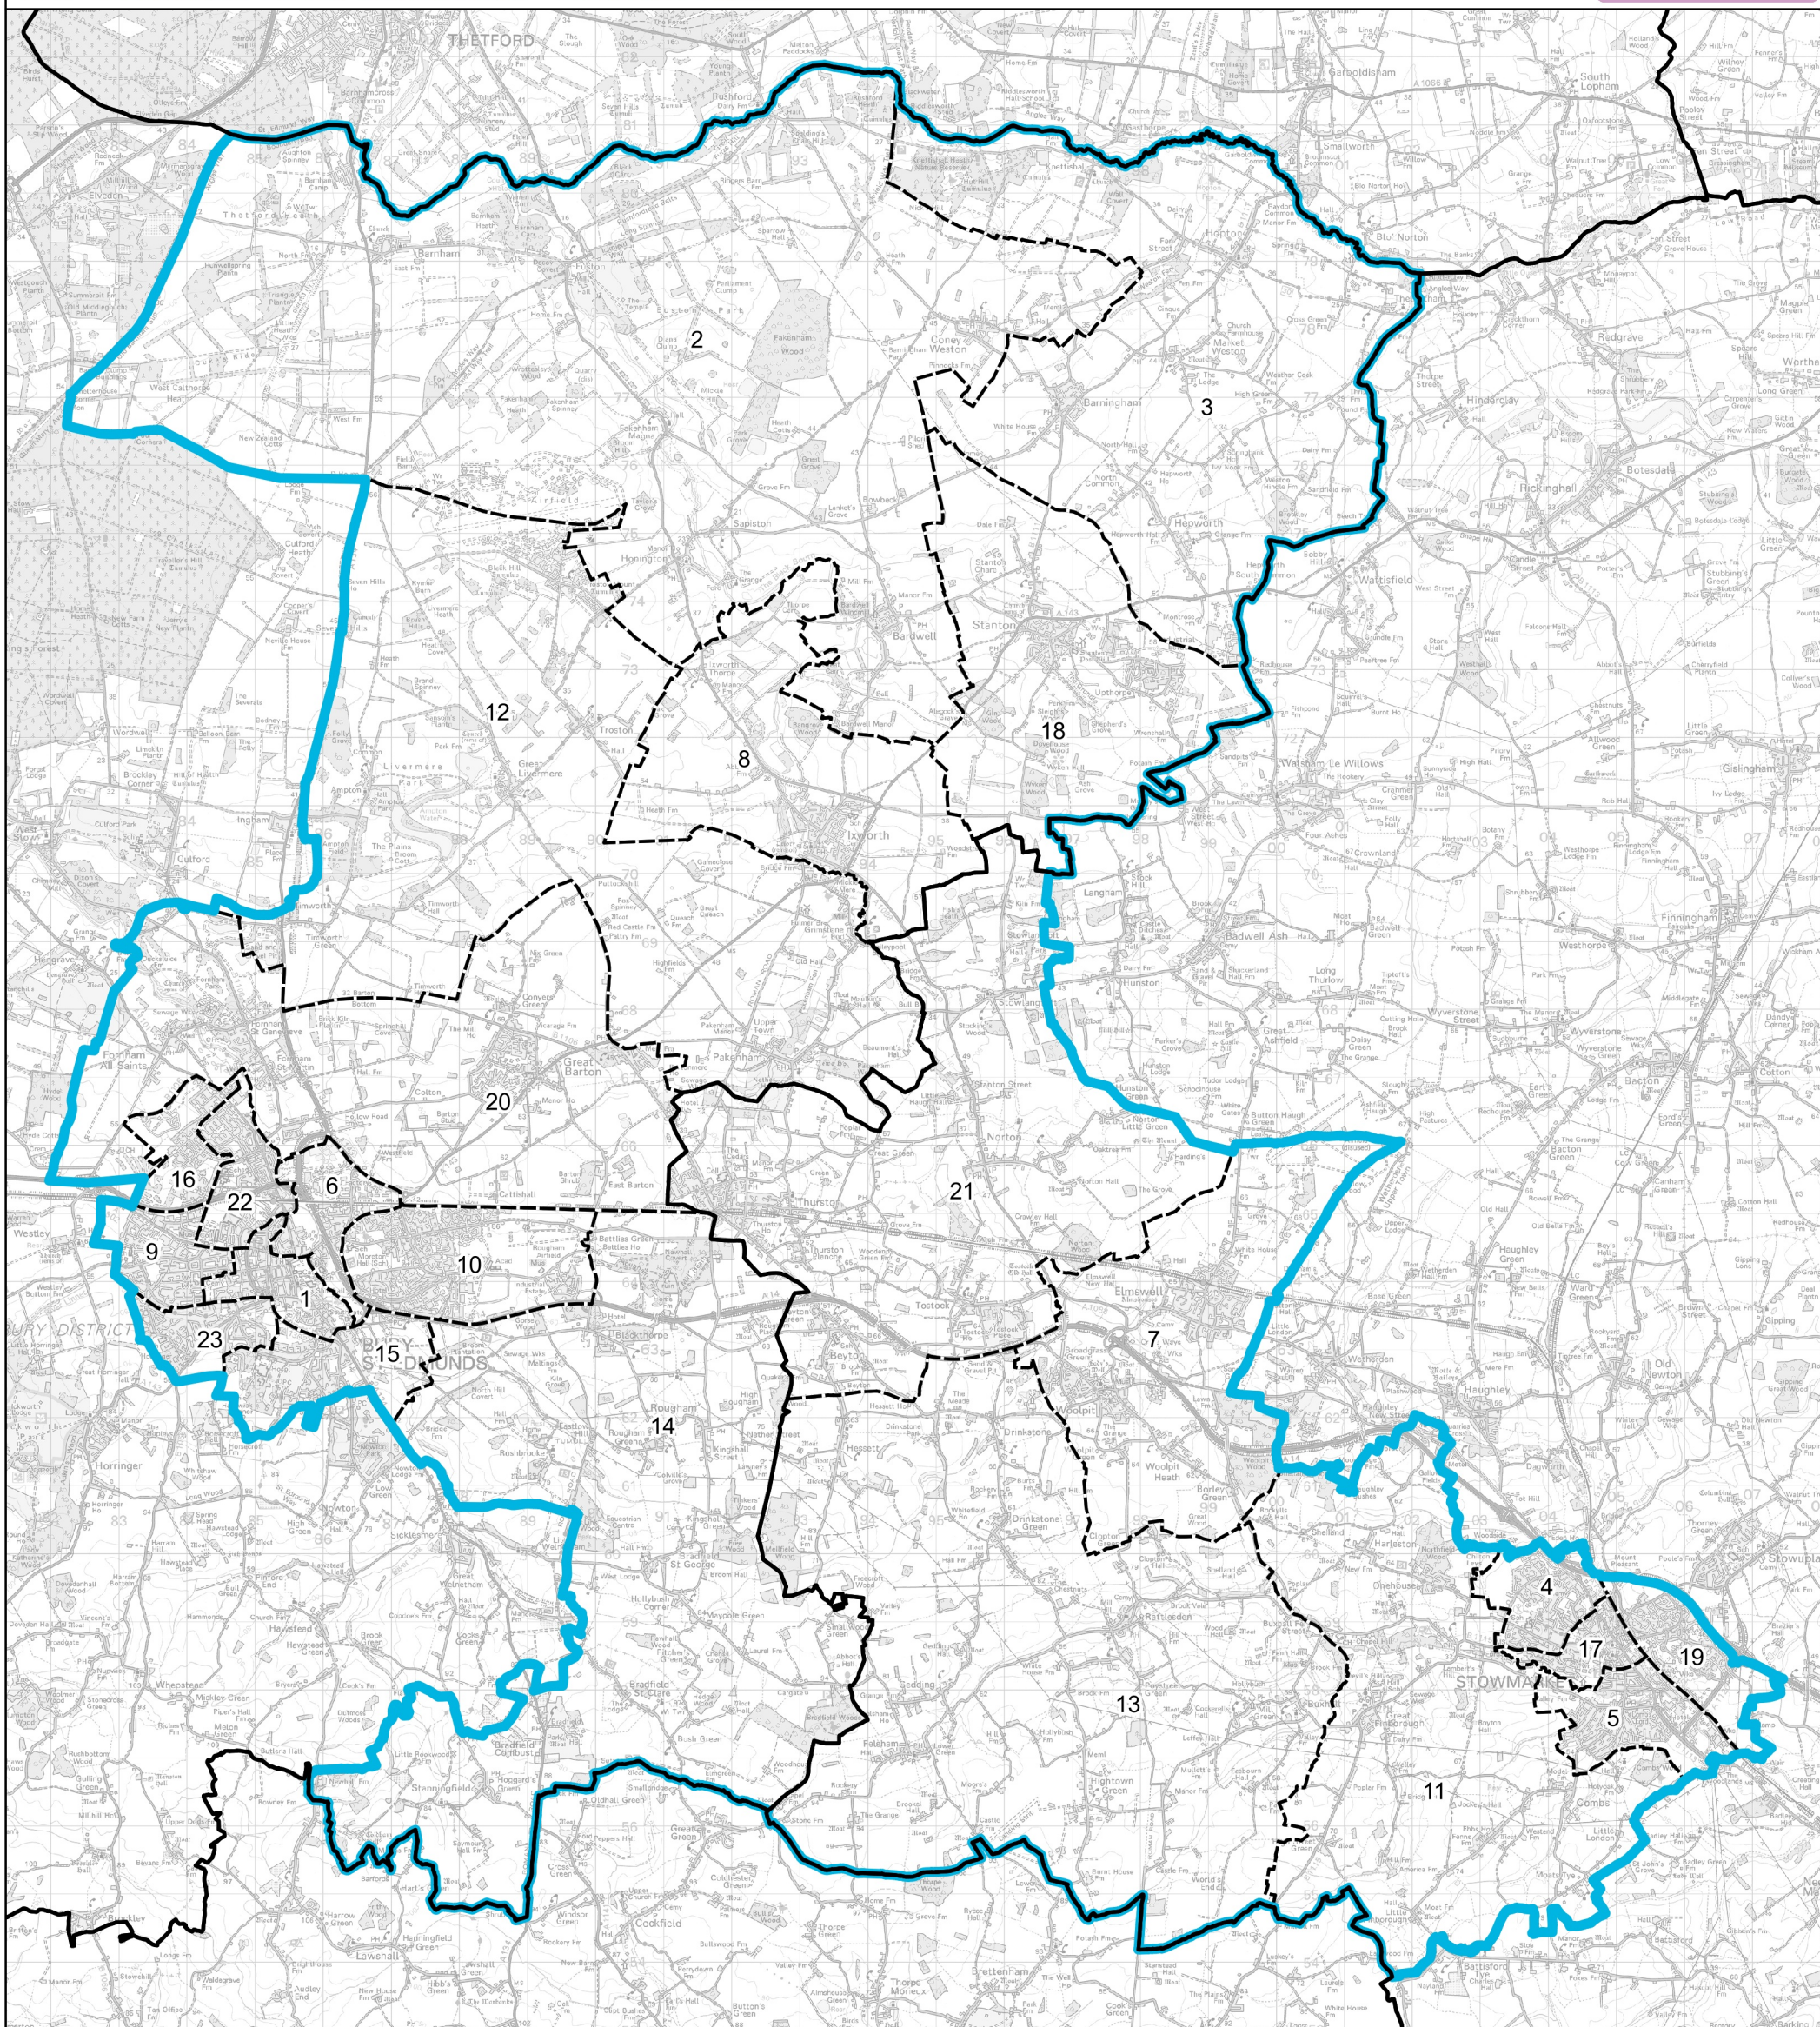

Boundary Commission for England - Revised Proposals for the Eastern Region

Bury St Edmunds County Constituency - Electorate 75,655

Wards:

1 Abbeygate	8 Ixworth	15 Southgate	21 Thurston
2 Bardwell	9 Minden	16 St. Olaves	22 Tollgate
3 Barningham	10 Moreton Hall	17 St. Peter's	23 Westgate
4 Chilton	11 Onehouse	18 Stanton	
5 Combs Ford	12 Pakenham & Troston	19 Stow Thorney	
6 Eastgate	13 Rattlesden	20 The Fornhams & Great Barton	
7 Elmswell & Woolpit	14 Rougham		

- Constituency
- Local Authorities
- Wards

© Crown copyright and database rights 2022 OS 100018289. You are permitted to use this data solely to enable you to respond to, or interact with, the organisation that provided you with the data. You are not permitted to copy, sub-licence, distribute or sell any of this data to third parties in any form. Third party rights to enforce the terms of this licence shall be reserved to OS.

Bury St Edmunds County Constituency