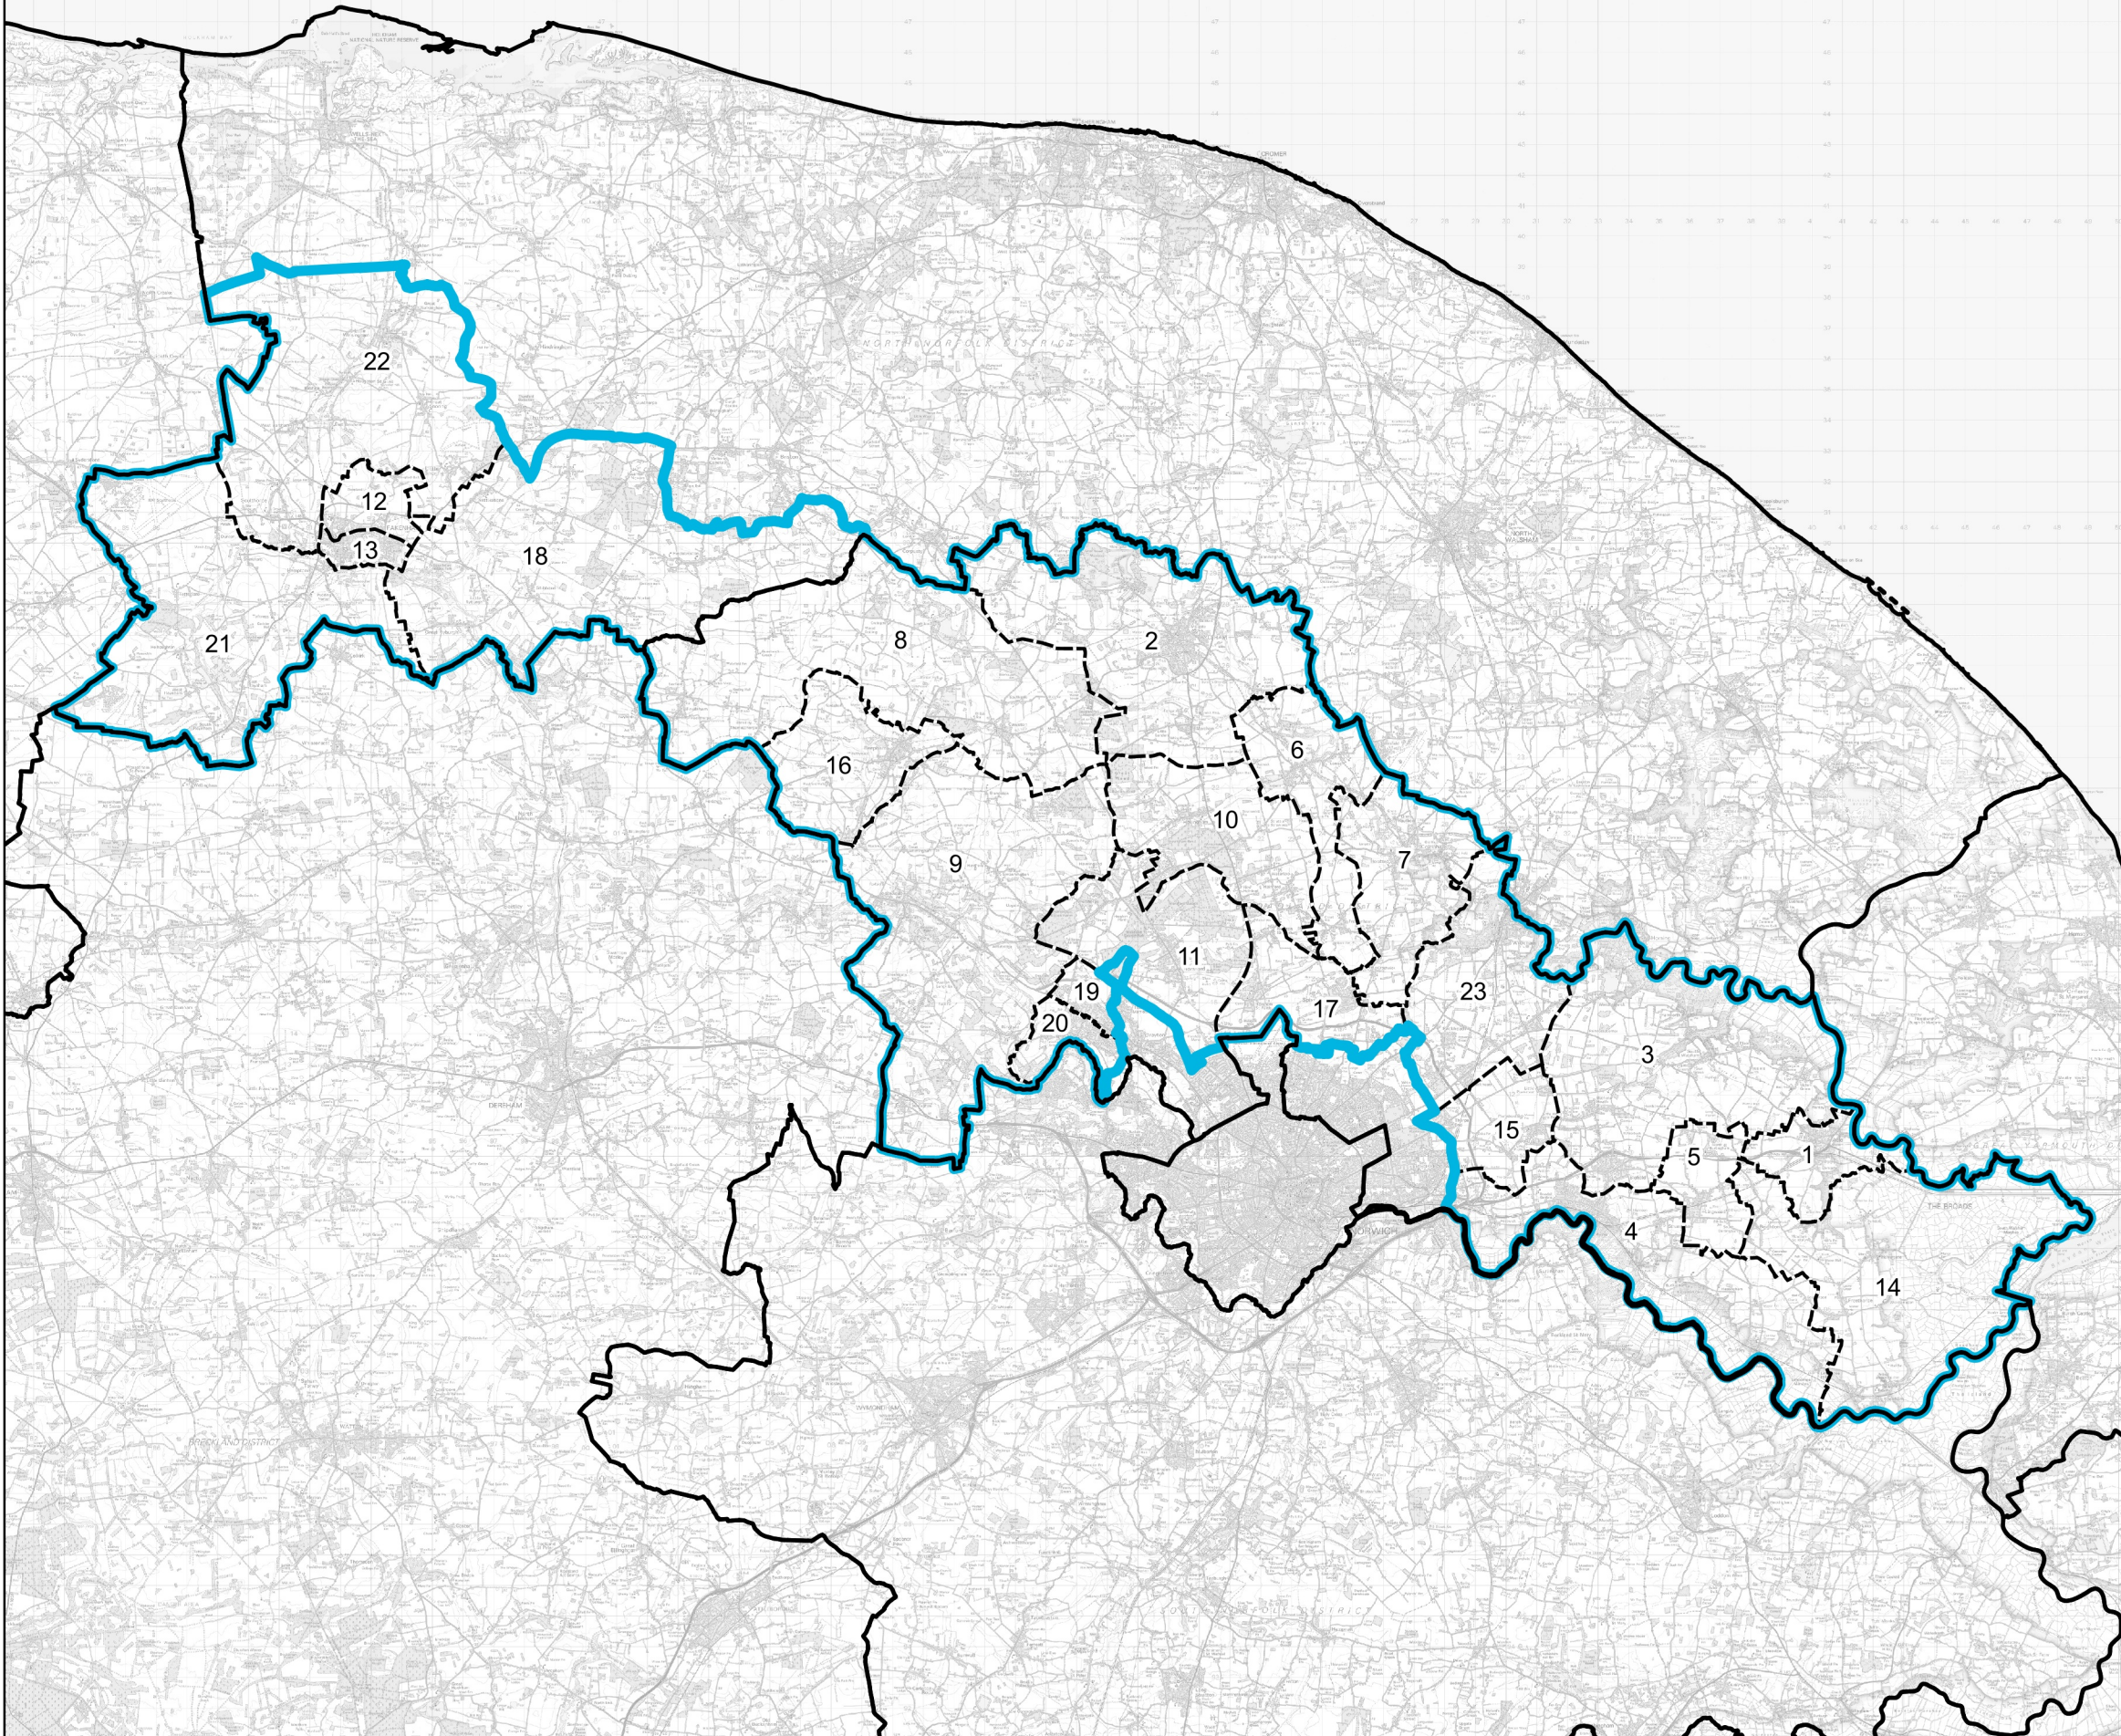

# Boundary Commission for England - Revised Proposals for the Eastern Region

Broadland and Fakenham County Constituency - Electorate 72,907

Wards:

- 1 Acle
- 2 Aylsham
- 3 Blofield with South Walsham
- 4 Brundall
- 5 Burlingham
- 6 Buxton
- 7 Coltishall
- 8 Eynesford
- 9 Great Witchingham
- 10 Hevingham
- 11 Horsford and Felthorpe
- 12 Lancaster North
- 13 Lancaster South
- 14 Marshes
- 15 Plumstead
- 16 Reepham
- 17 Spixworth with St. Faiths
- 18 Stibbard
- 19 Taverham North
- 20 Taverham South
- 21 The Raynhams
- 22 Walsingham
- 23 Wroxham

 Constituency  
 Local Authorities  
 Wards

0 3 6 km 

© Crown copyright and database rights 2022 OS 100018289. You are permitted to use this data solely to enable you to respond to, or interact with, the organisation that provided you with the data. You are not permitted to copy, sub-licence, distribute or sell any of this data to third parties in any form. Third party rights to enforce the terms of this licence shall be reserved to OS.

Broadland and Fakenham County Constituency