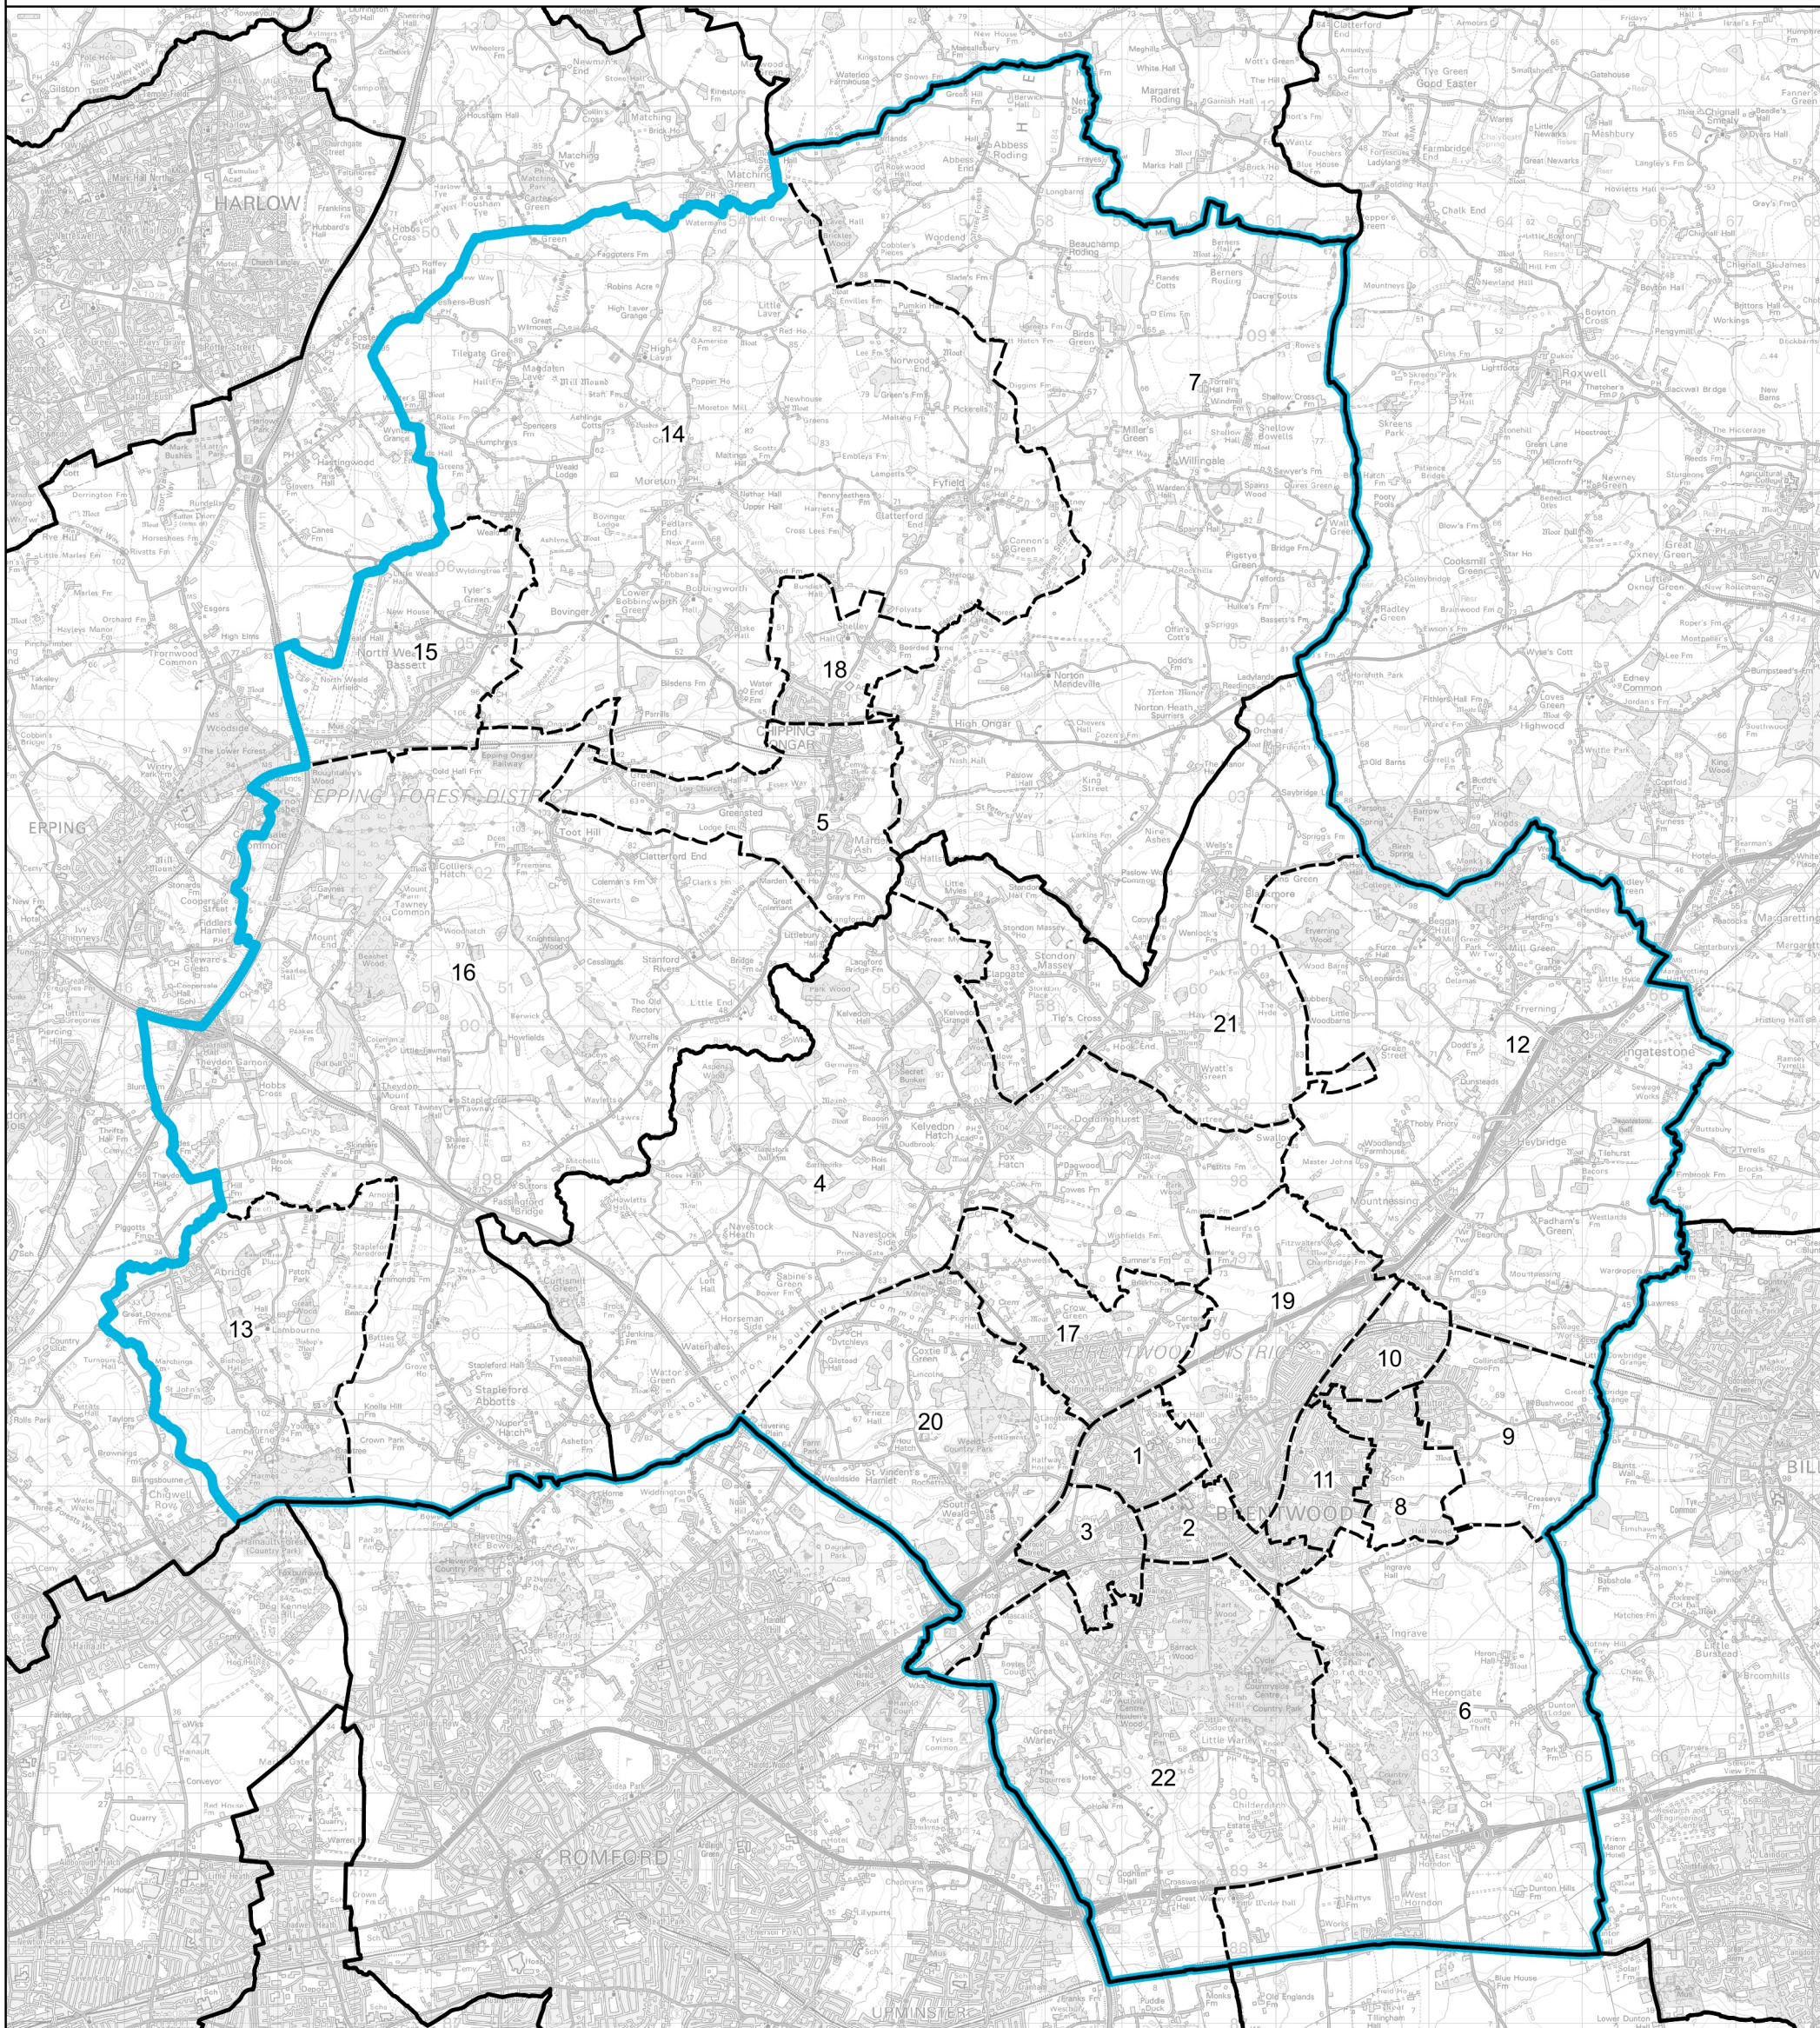

Boundary Commission for England - Revised Proposals for the Eastern Region

Brentwood and Ongar County Constituency - Electorate 74,937

Wards:

- | | | | |
|--------------------------------------------|------------------------------------------|--------------------------------------------|----------------|
| 1 Brentwood North | 6 Herongate, Ingrave and West Horndon | 12 Ingatestone, Fryerning and Mountnessing | 18 Shelley |
| 2 Brentwood South | 7 High Ongar, Willingale and The Rodings | 13 Lambourne | 19 Shenfield |
| 3 Brentwood West | 8 Hutton Central | 14 Moreton and Fyfield | 20 South Weald |
| 4 Brizes and Doddinghurst | 9 Hutton East | 15 North Weald Bassett | 21 Tipps Cross |
| 5 Chipping Ongar, Greensted and Marden Ash | 10 Hutton North | 16 Passingford | 22 Warley |
| | 11 Hutton South | 17 Pilgrims Hatch | |

- Constituency
- Local Authorities
- Wards

© Crown copyright and database rights 2022 OS 100018289. You are permitted to use this data solely to enable you to respond to, or interact with, the organisation that provided you with the data. You are not permitted to copy, sub-licence, distribute or sell any of this data to third parties in any form. Third party rights to enforce the terms of this licence shall be reserved to OS.

Brentwood and Ongar County Constituency