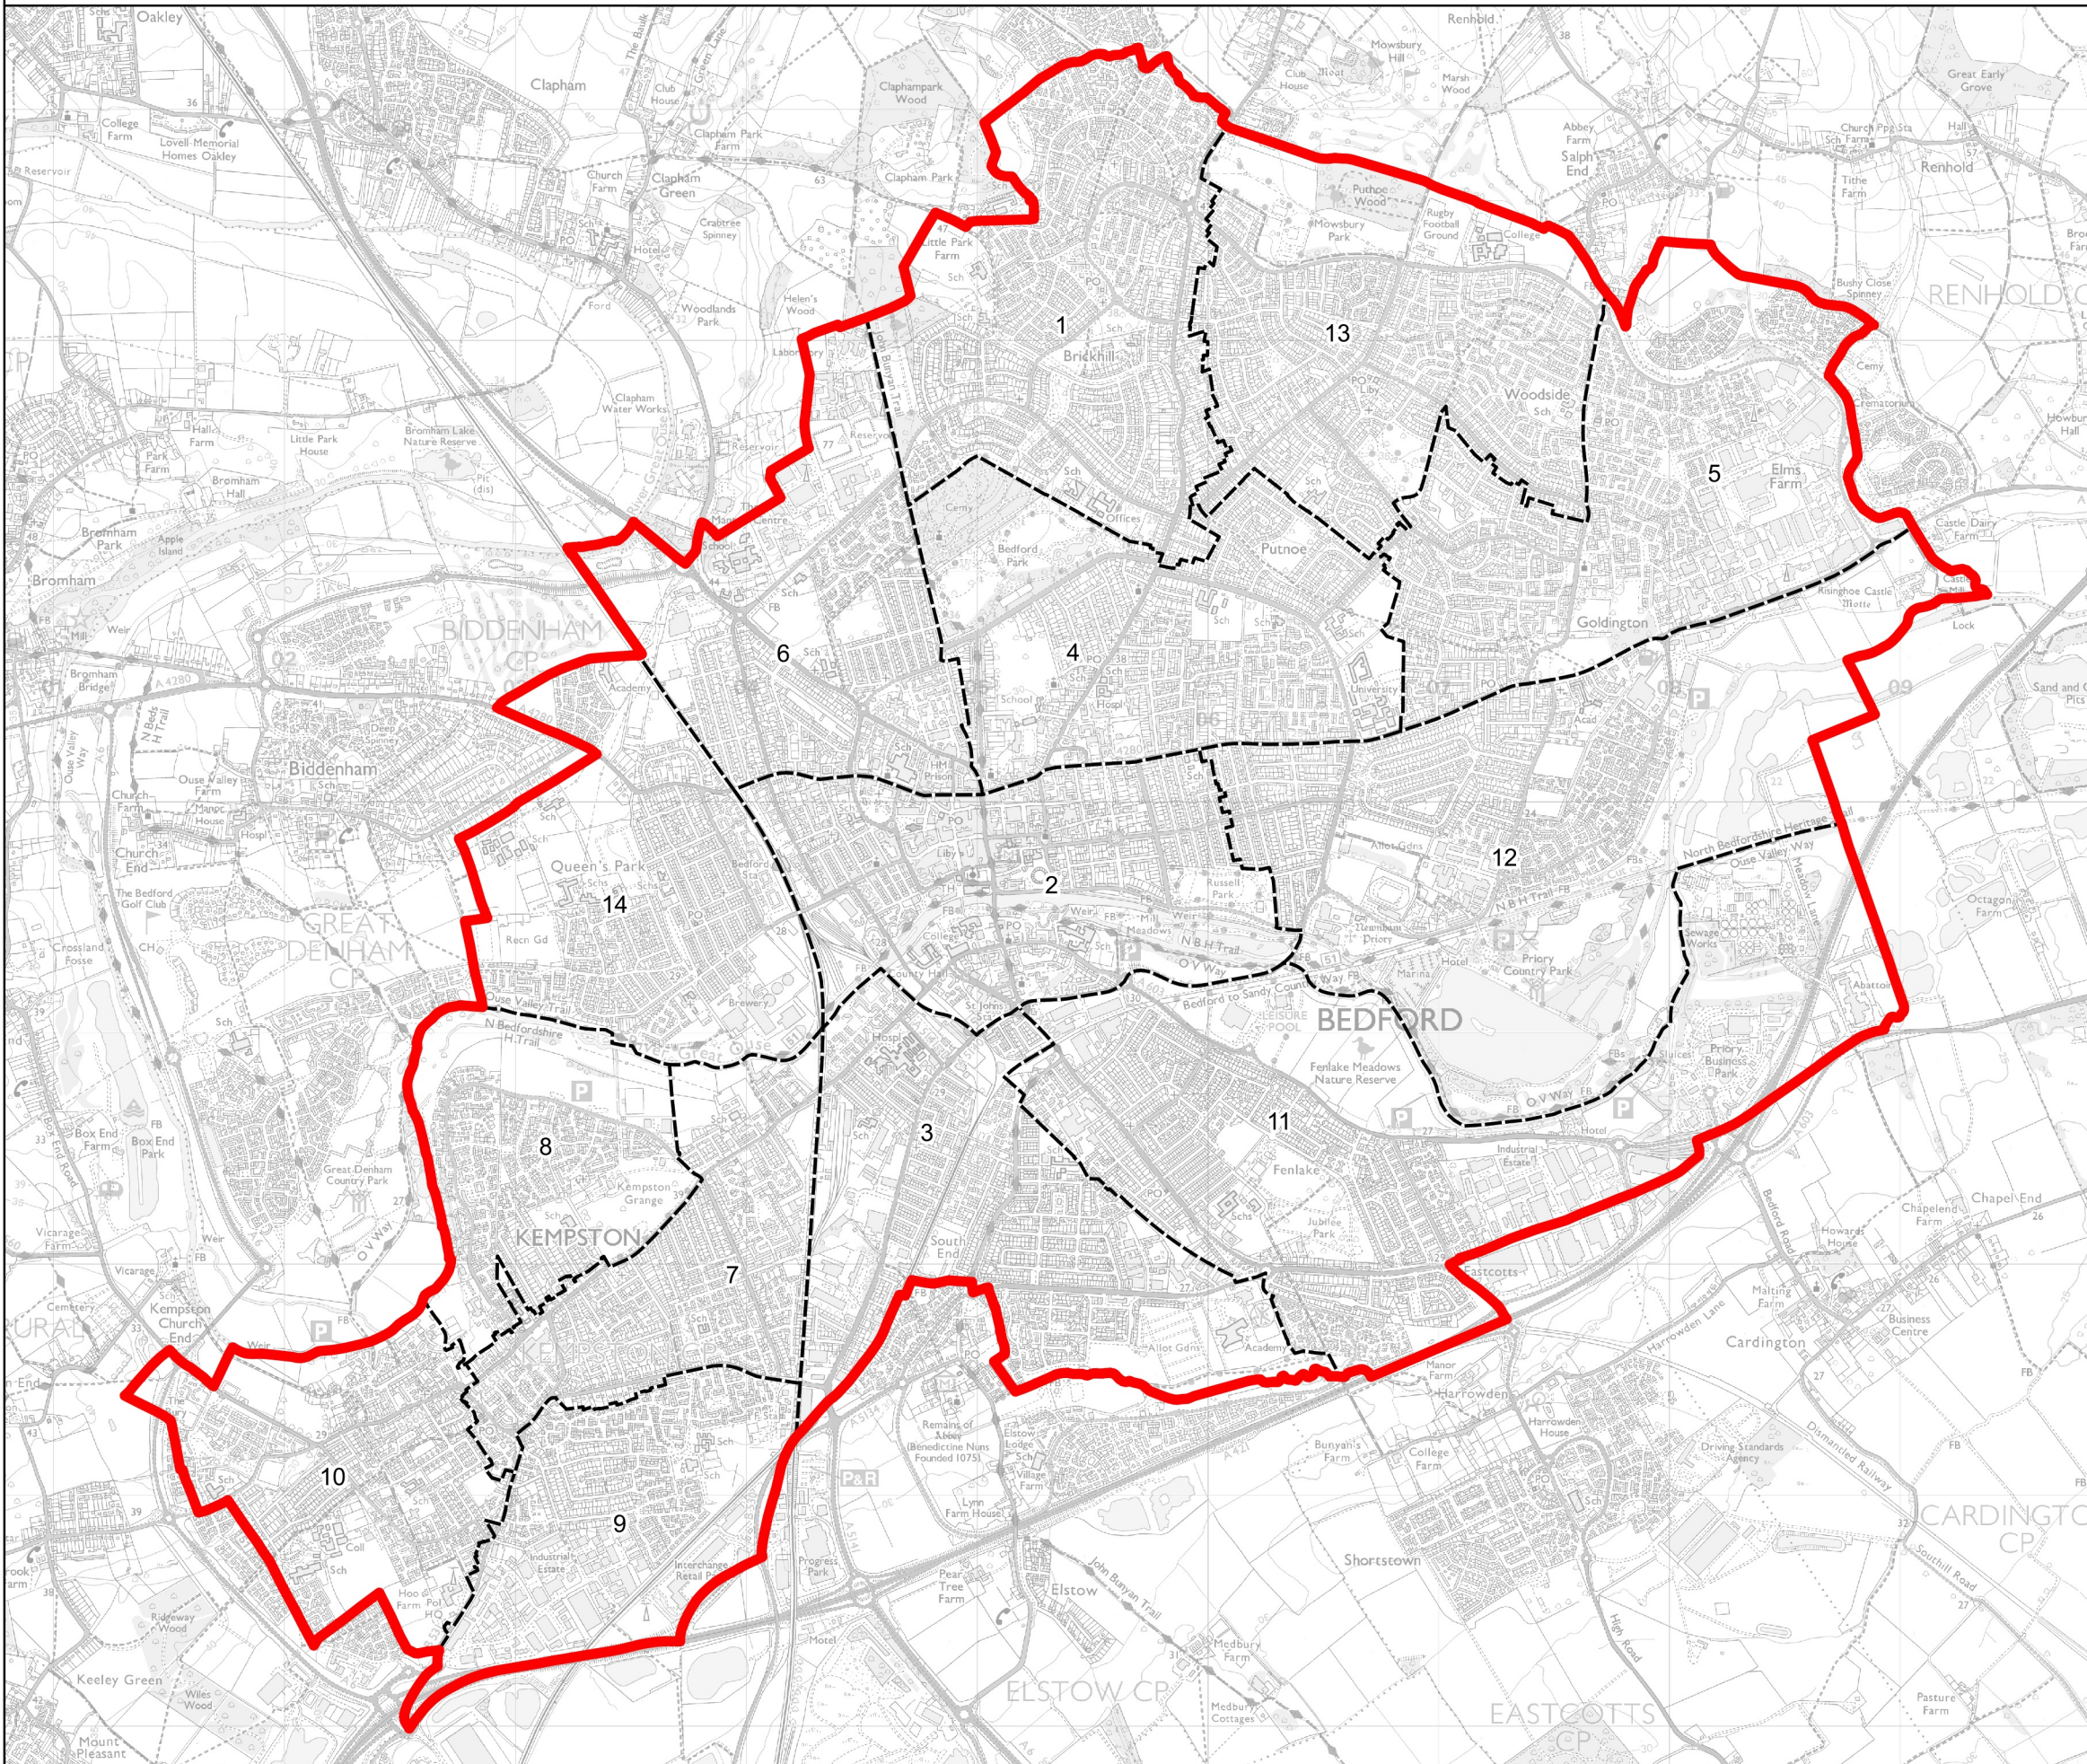

Boundary Commission for England - Revised Proposals for the Eastern Region

Bedford Borough Constituency - Electorate 70,068

Wards:

- 1 Brickhill
- 2 Castle
- 3 Cauldwell
- 4 De Parys
- 5 Goldington
- 6 Harpur
- 7 Kempston Central and East
- 8 Kempston North
- 9 Kempston South
- 10 Kempston West
- 11 Kingsbrook
- 12 Newnham
- 13 Putnoe
- 14 Queens Park

-  Constituency
-  Local Authorities
-  Wards

0 0.4 0.8 km

© Crown copyright and database rights 2022 OS 100018289. You are permitted to use this data solely to enable you to respond to, or interact with, the organisation that provided you with the data. You are not permitted to copy, sub-licence, distribute or sell any of this data to third parties in any form. Third party rights to enforce the terms of this licence shall be reserved to OS.