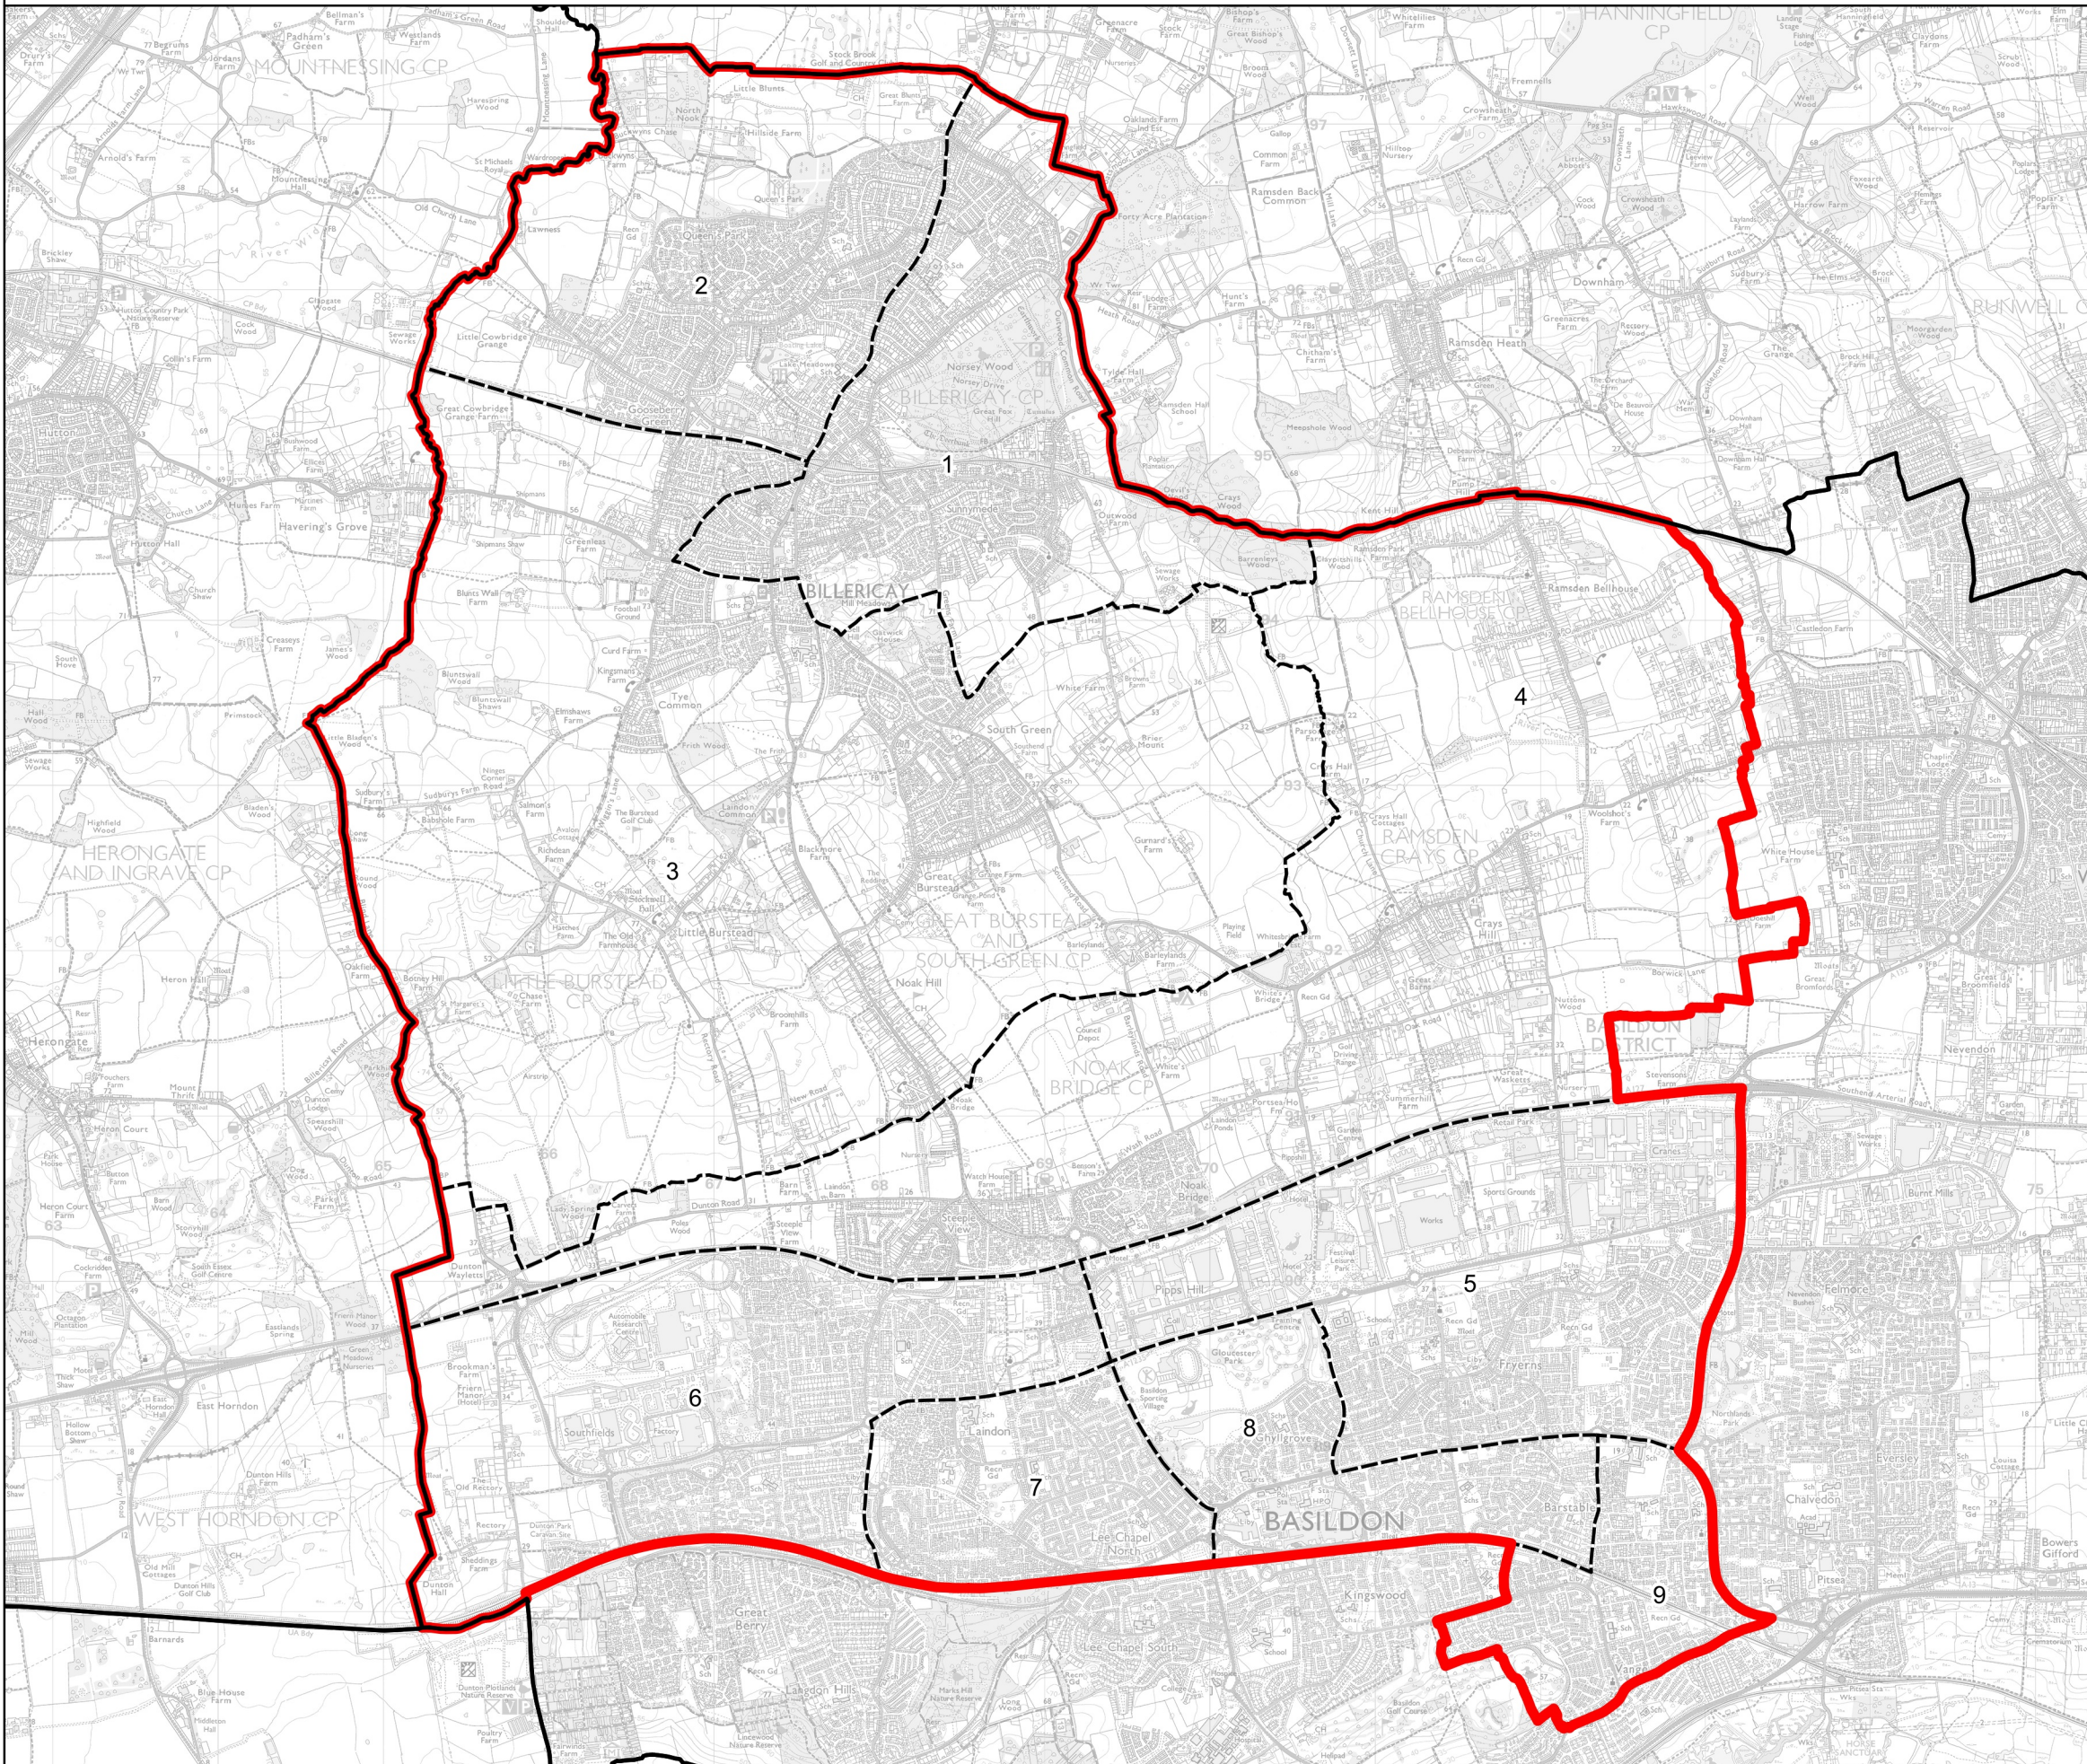

Boundary Commission for England - Revised Proposals for the Eastern Region

Basildon and Billericay Borough Constituency - Electorate 76,993

Wards:

- 1 Billericay East
- 2 Billericay West
- 3 Burstead
- 4 Crouch
- 5 Fryerns
- 6 Laindon Park
- 7 Lee Chapel North
- 8 St. Martin's
- 9 Vange

 Constituency
 Local Authorities
 Wards

0 0.6 1.2 km 

© Crown copyright and database rights 2022 OS 100018289. You are permitted to use this data solely to enable you to respond to, or interact with, the organisation that provided you with the data. You are not permitted to copy, sub-licence, distribute or sell any of this data to third parties in any form. Third party rights to enforce the terms of this licence shall be reserved to OS.