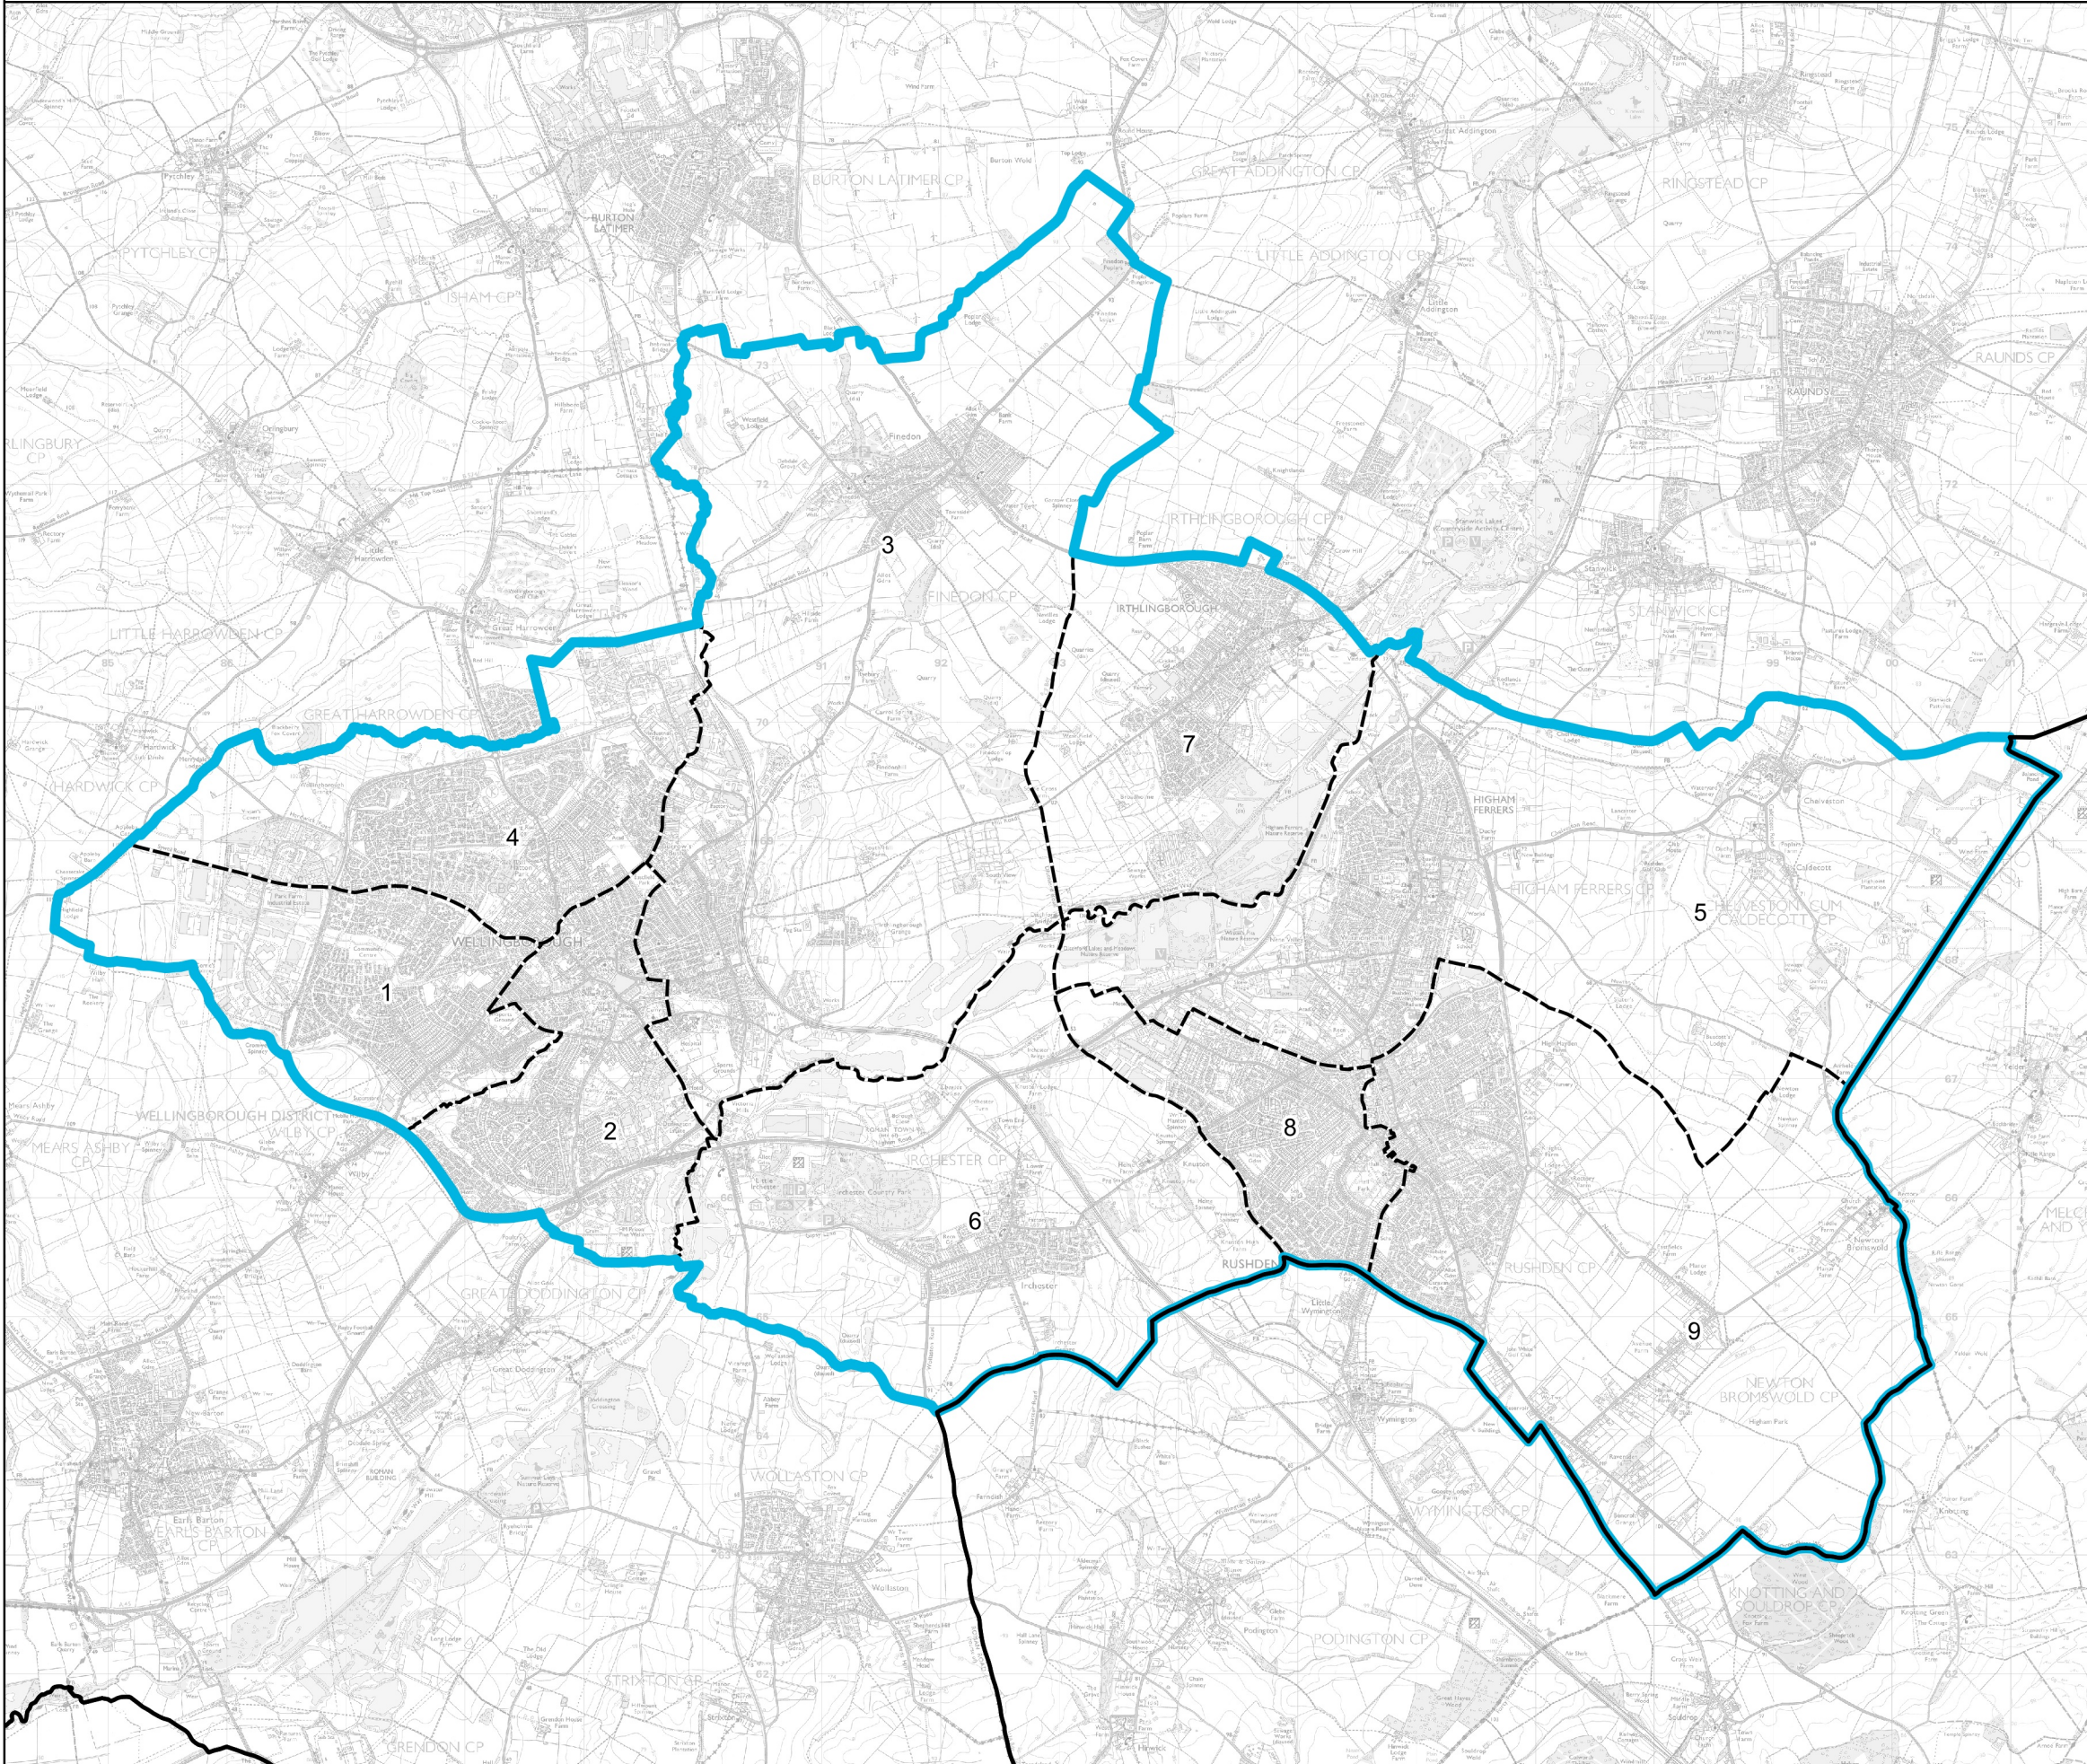

Boundary Commission for England - Revised Proposals for the East Midlands Region

Wellingborough County Constituency - Electorate 76,669

Wards:

- 1 Brickhill and Queensway
- 2 Croyland and Swanspool
- 3 Finedon
- 4 Hatton Park
- 5 Higham Ferrers
- 6 Irchester (Part)
- 7 Irthlingborough (Part)
- 8 Rushden Pemberton West
- 9 Rushden South

Constituency
 Local Authorities
 Wards

0 0.8 1.6 km

© Crown copyright and database rights 2022 OS 100018289. You are permitted to use this data solely to enable you to respond to, or interact with, the organisation that provided you with the data. You are not permitted to copy, sub-licence, distribute or sell any of this data to third parties in any form. Third party rights to enforce the terms of this licence shall be reserved to OS.