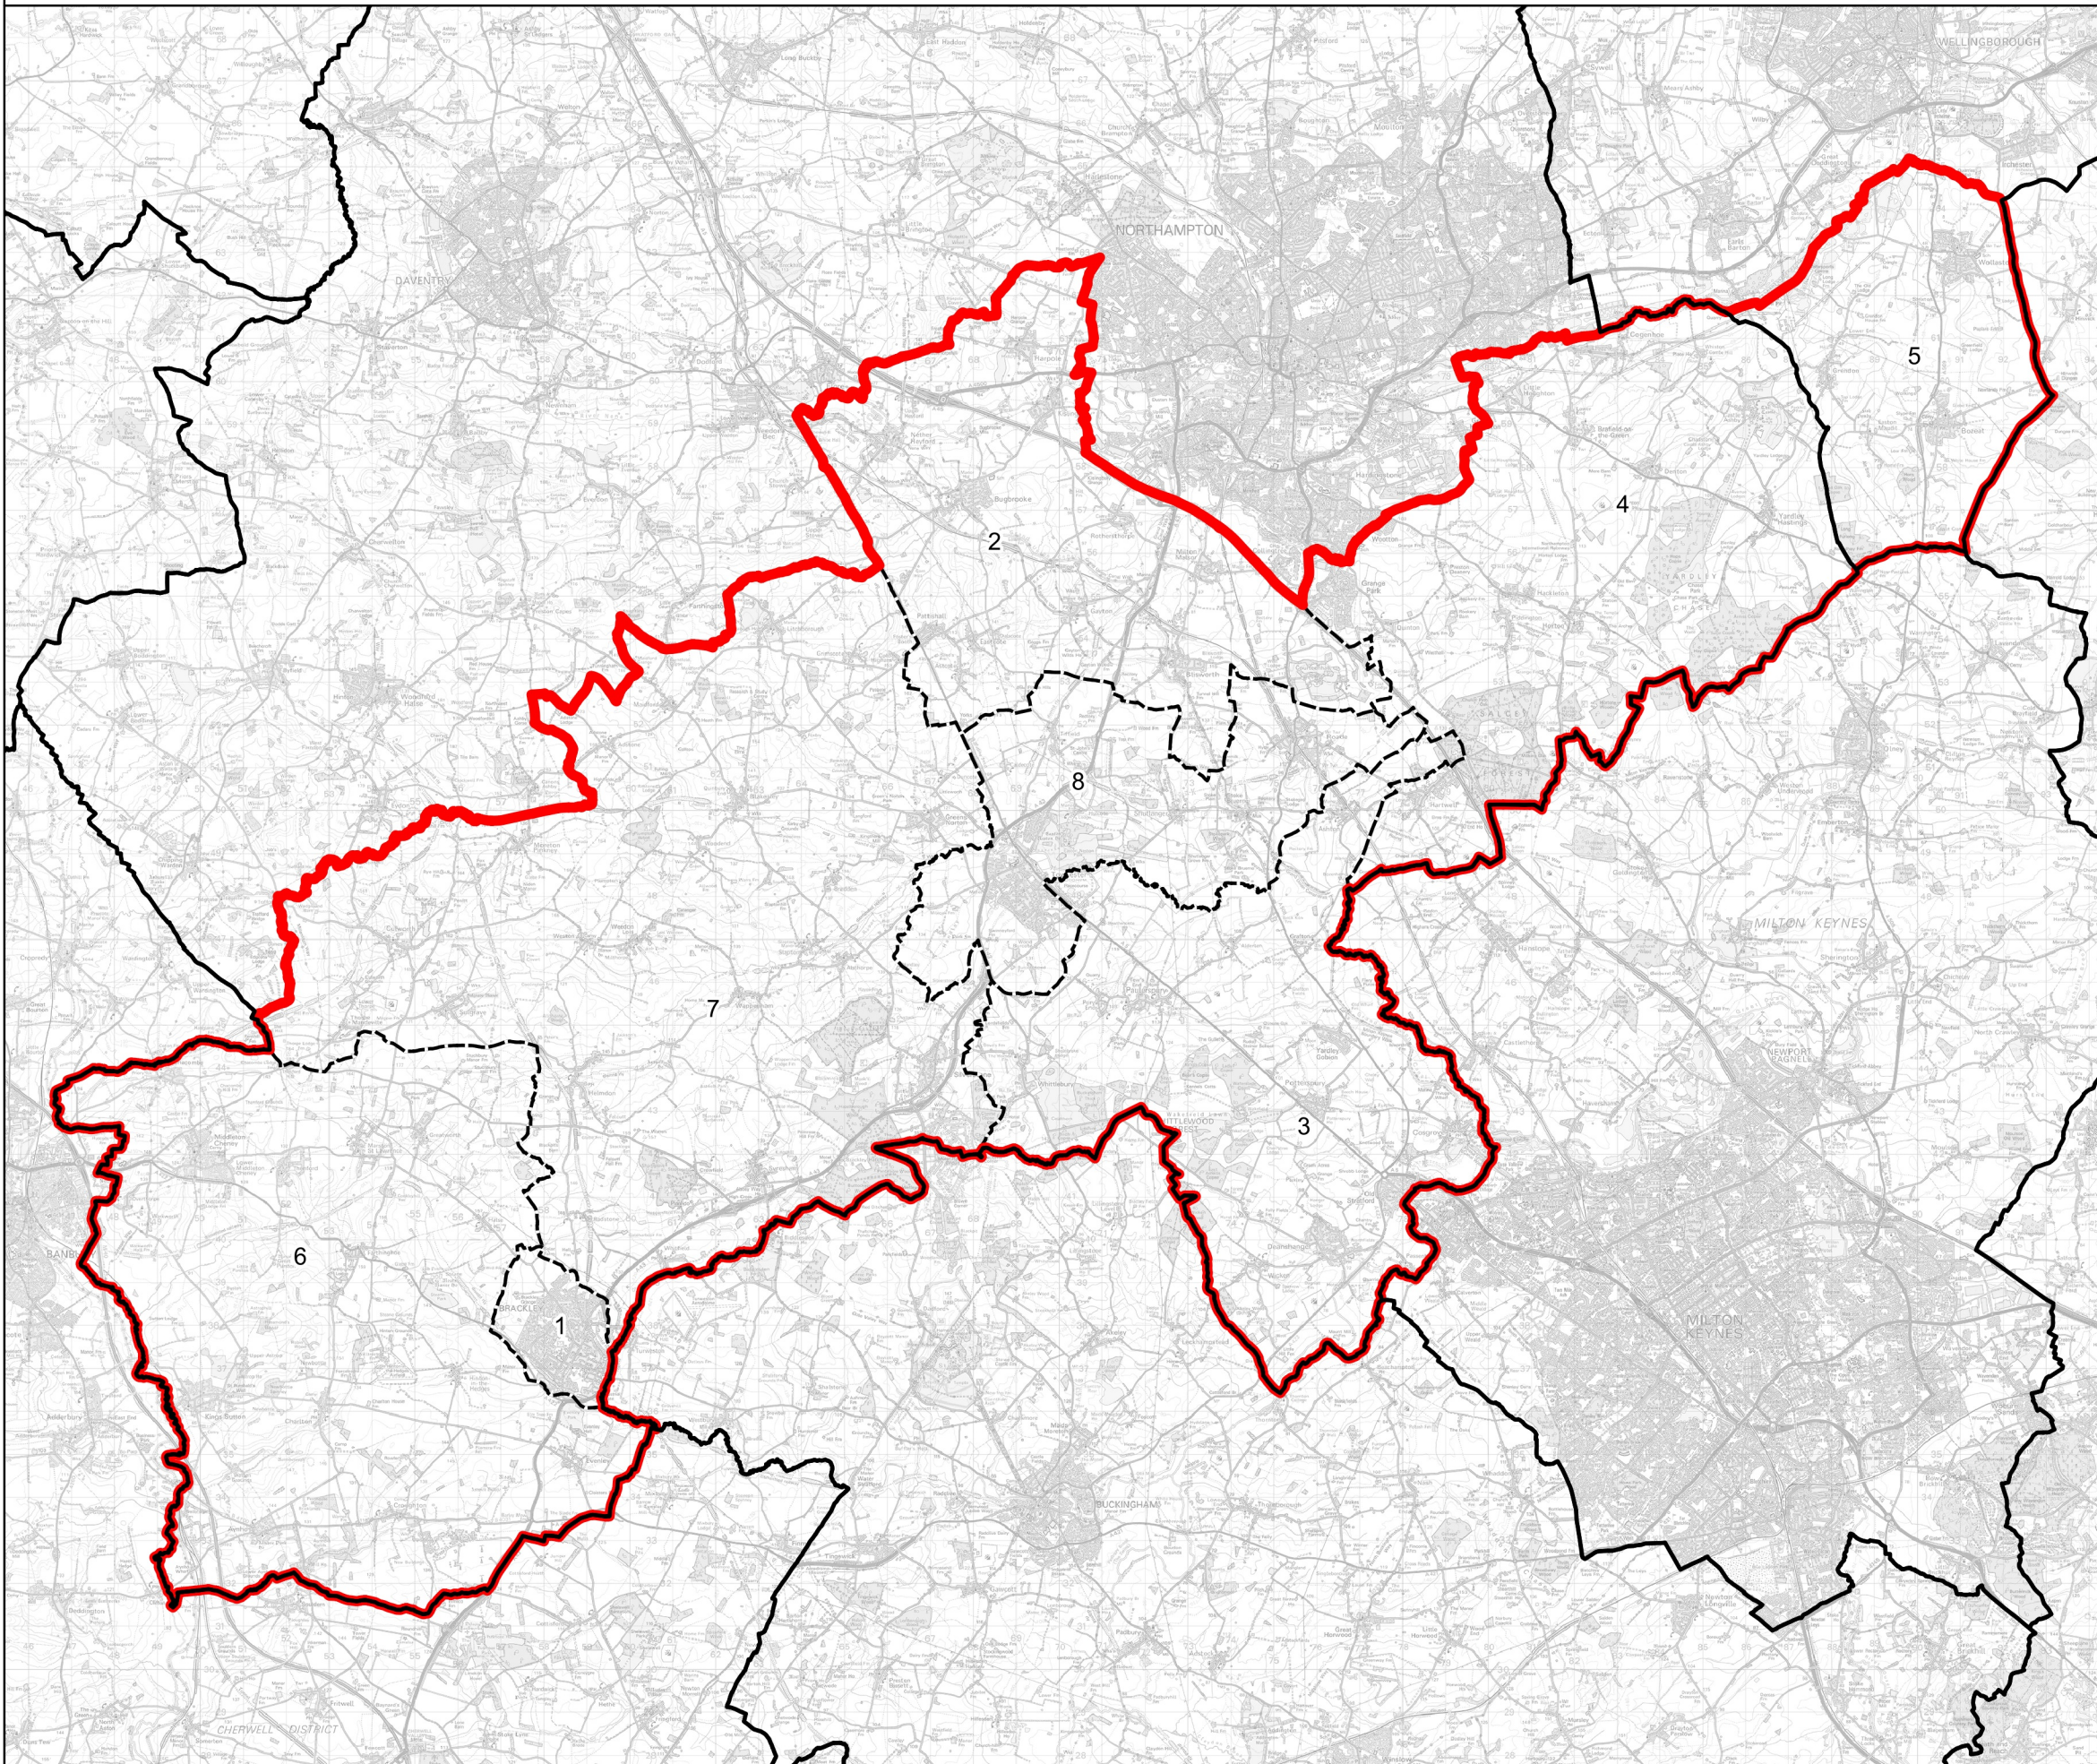

Boundary Commission for England - Revised Proposals for the East Midlands Region

South Northamptonshire County Constituency - Electorate 76,555

Wards:

- 1 Brackley
- 2 Bugbrooke
- 3 Deanshanger
- 4 Hackleton and Grange Park
- 5 Irchester (Part)
- 6 Middleton Cheney
- 7 Silverstone (Part)
- 8 Towcester and Road

South Northamptonshire County Constituency