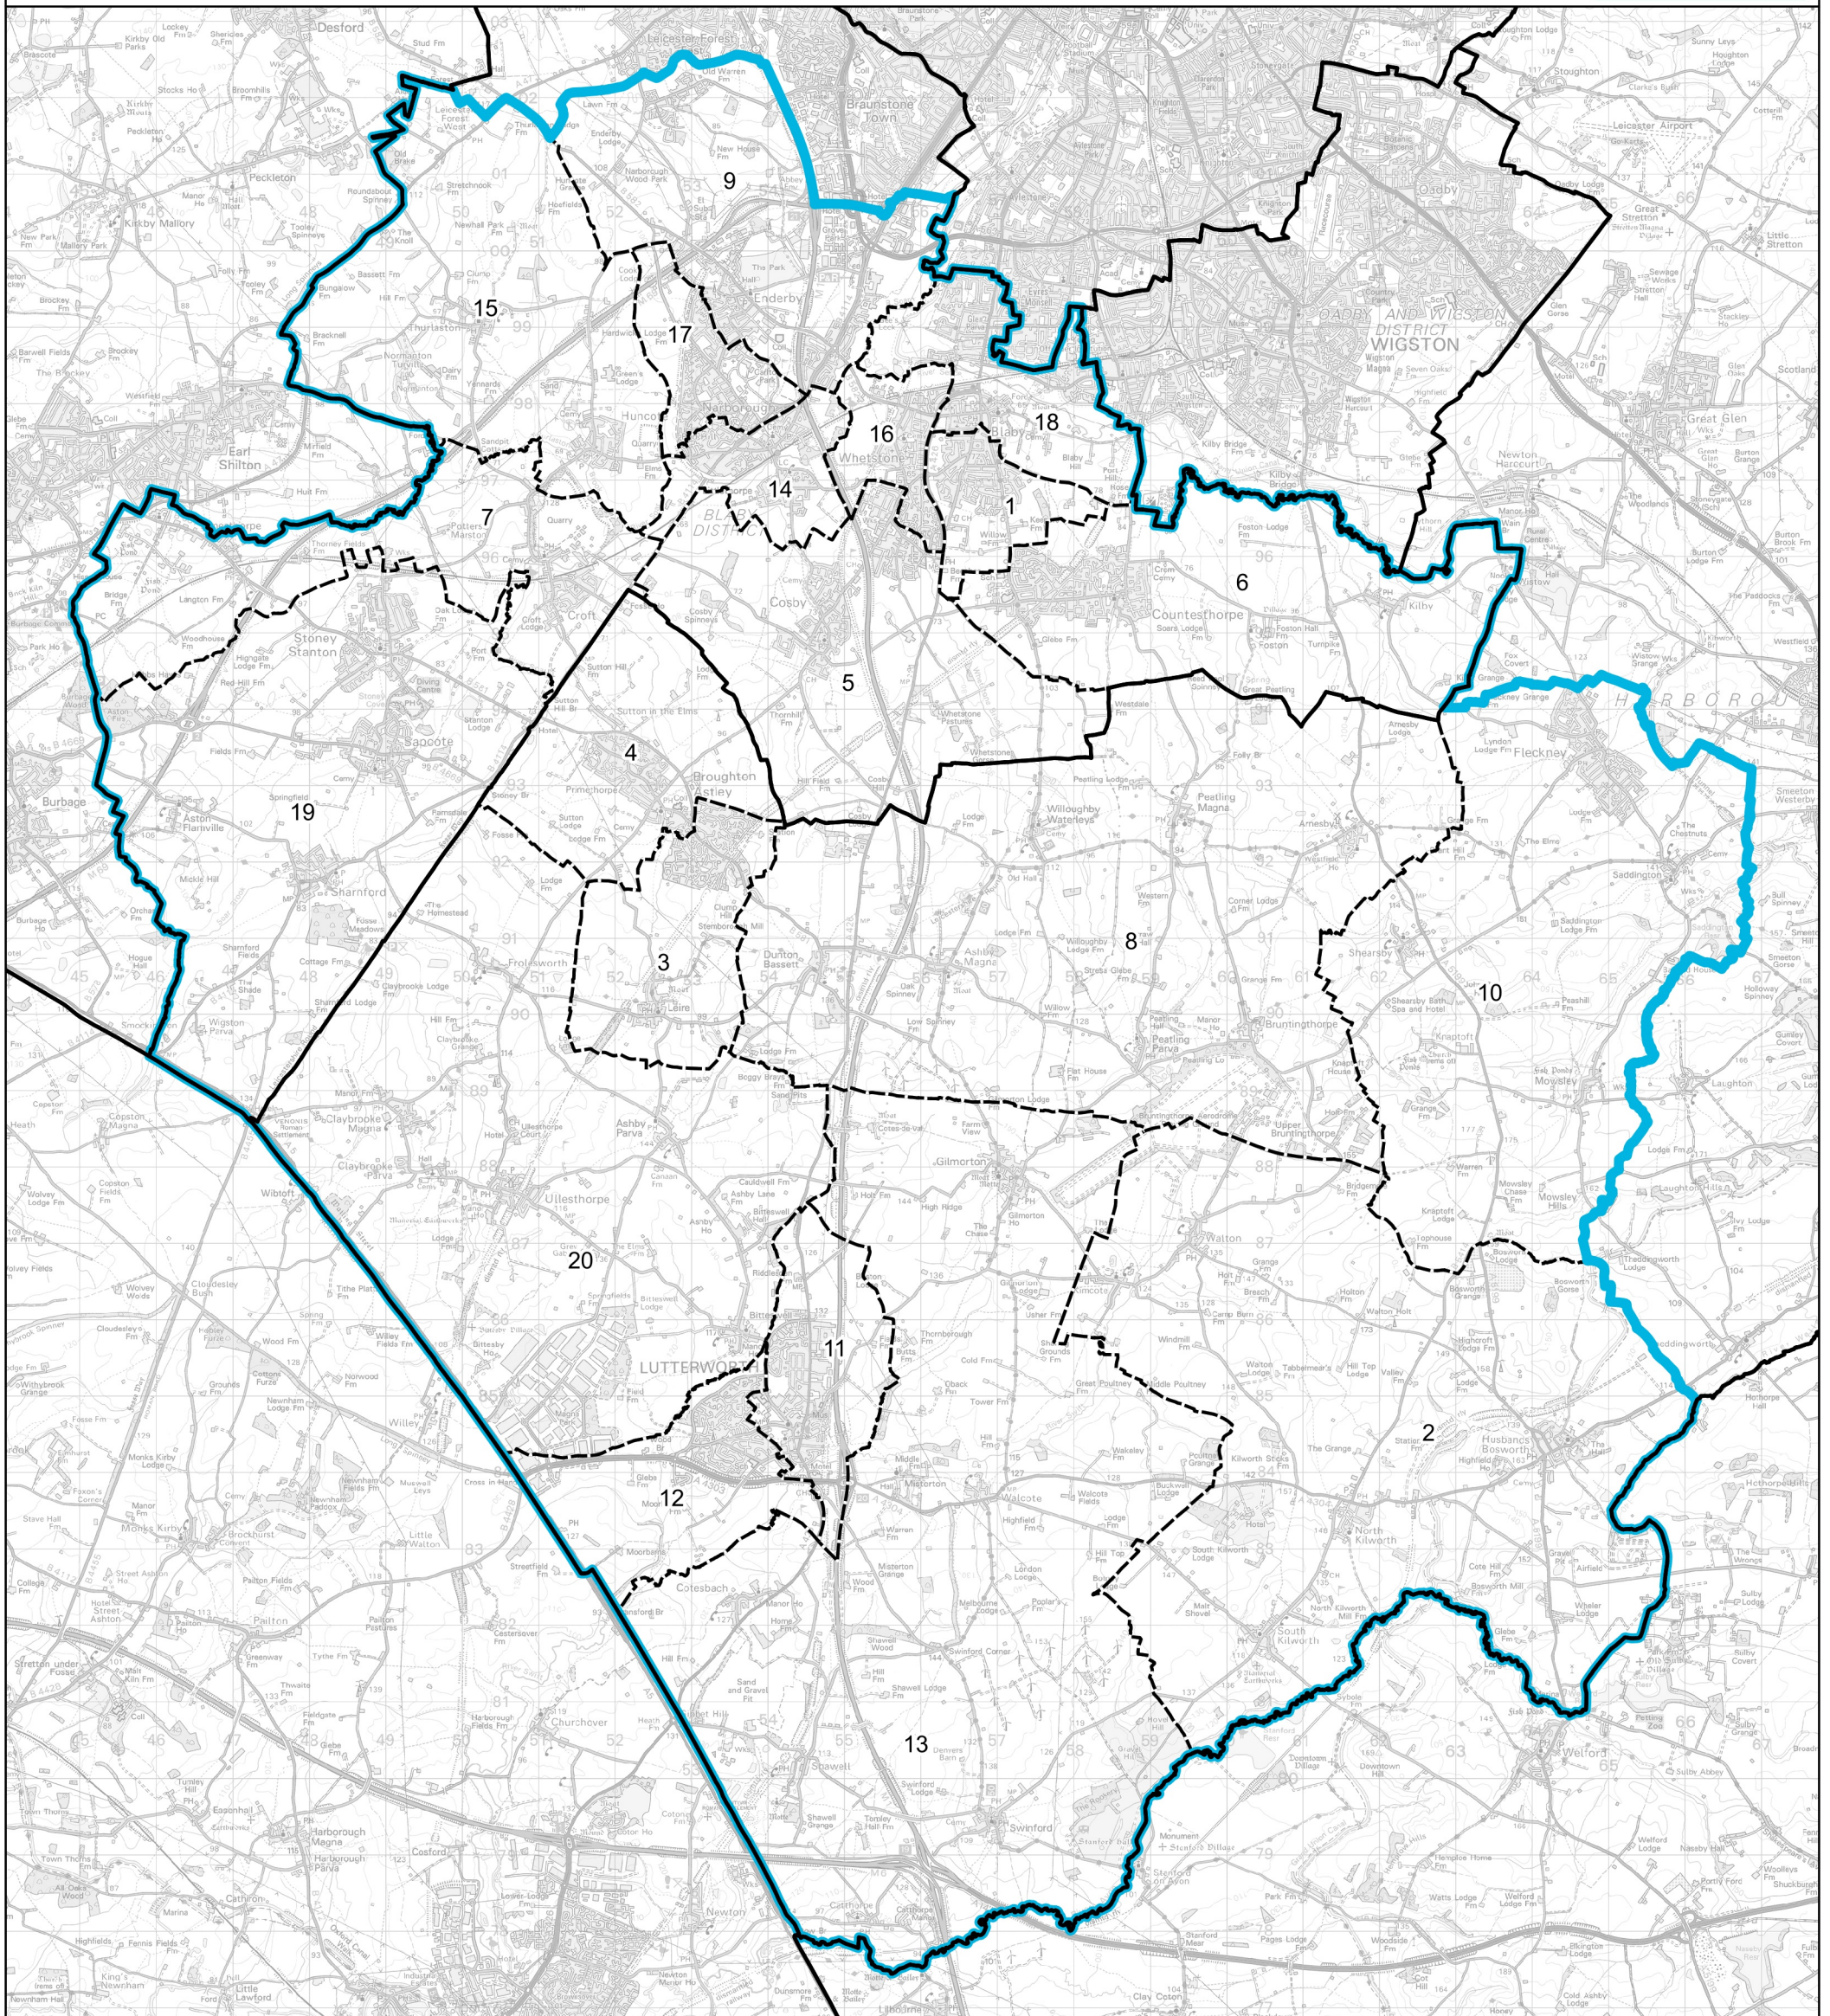

Boundary Commission for England - Revised Proposals for the East Midlands Region

South Leicestershire County Constituency - Electorate 75,634

Wards:

- | | | | |
|----------------------------------|------------------------------|--------------------------------|--------------------------|
| 1 Blaby South | 5 Cosby with South Whetstone | 11 Lutterworth East | 17 Pastures |
| 2 Bosworth | 6 Countesthorpe | 12 Lutterworth West | 18 Saxondale |
| 3 Broughton Astley South & Leire | 7 Croft Hill | 13 Misterton | 19 Stanton and Flamville |
| 4 Astley-Primethorpe & Sutton | 8 Dunton | 14 Narborough and Littlethorpe | 20 Illesthorpe |
| | 9 Enderby and St. John's | 15 Normanton | |
| | 10 Fleckney | 16 North Whetstone | |

-  Constituency
-  Local Authorities
-  Wards

© Crown copyright and database rights 2022 OS 100018289. You are permitted to use this data solely to enable you to respond to, or interact with, the organisation that provided you with the data. You are not permitted to copy, sub-licence, distribute or sell any of this data to third parties in any form. Third party rights to enforce the terms of this licence shall be reserved to OS.

South Leicestershire County Constituency