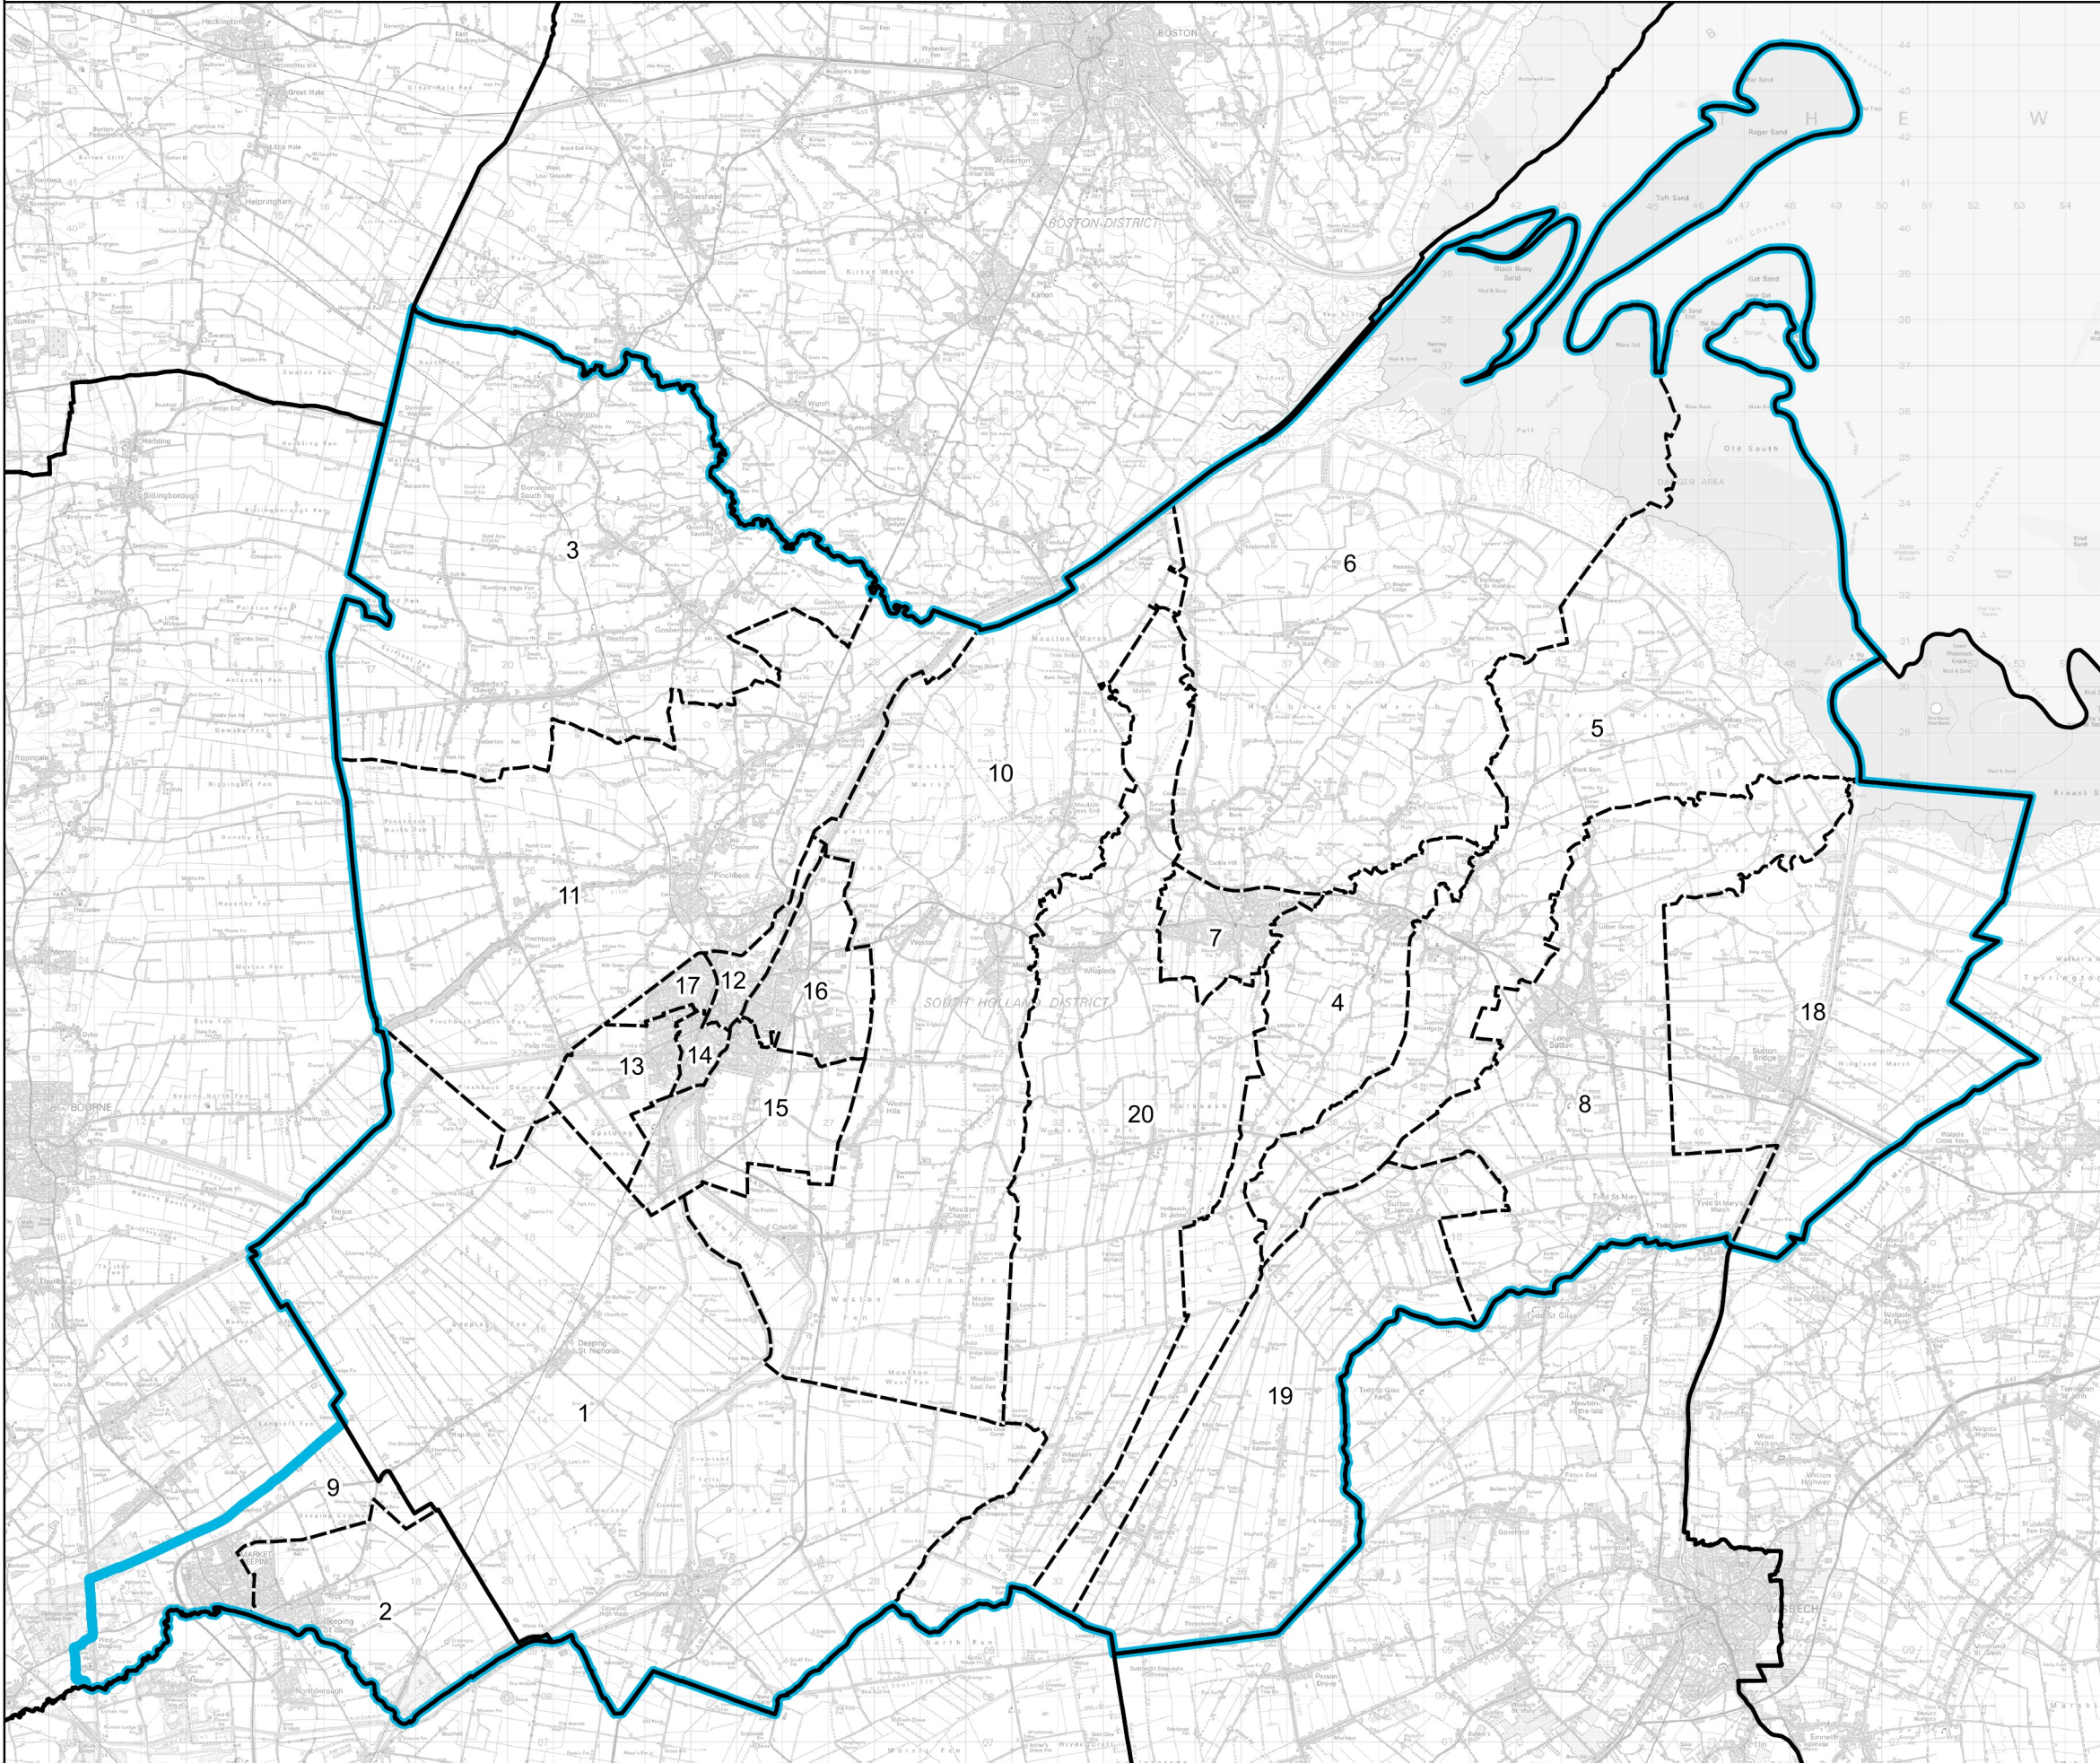

Boundary Commission for England - Revised Proposals for the East Midlands Region

South Holland and The Deepings County Constituency - Electorate 76,139

Wards:

- 1 Crowland and Deeping St. Nicholas
- 2 Deeping St. James
- 3 Donington, Quadding and Gosberton
- 4 Fleet
- 5 Gedney
- 6 Holbeach Hurn
- 7 Holbeach Town
- 8 Long Sutton
- 9 Market & West Deeping
- 10 Moulton, Weston and Cowbit
- 11 Pinchbeck and Surfleet
- 12 Spalding Castle
- 13 Spalding Monks House
- 14 Spalding St. John's
- 15 Spalding St. Mary's
- 16 Spalding St. Paul's
- 17 Spalding Wygate
- 18 Sutton Bridge
- 19 The Saints
- 20 Whaplode and Holbeach St. John's

- Constituency
- Local Authorities
- Wards

© Crown copyright and database rights 2022 OS 100018289. You are permitted to use this data solely to enable you to respond to, or interact with, the organisation that provided you with the data. You are not permitted to copy, sub-licence, distribute or sell any of this data to third parties in any form. Third party rights to enforce the terms of this licence shall be reserved to OS.

South Holland and The Deepings County Constituency