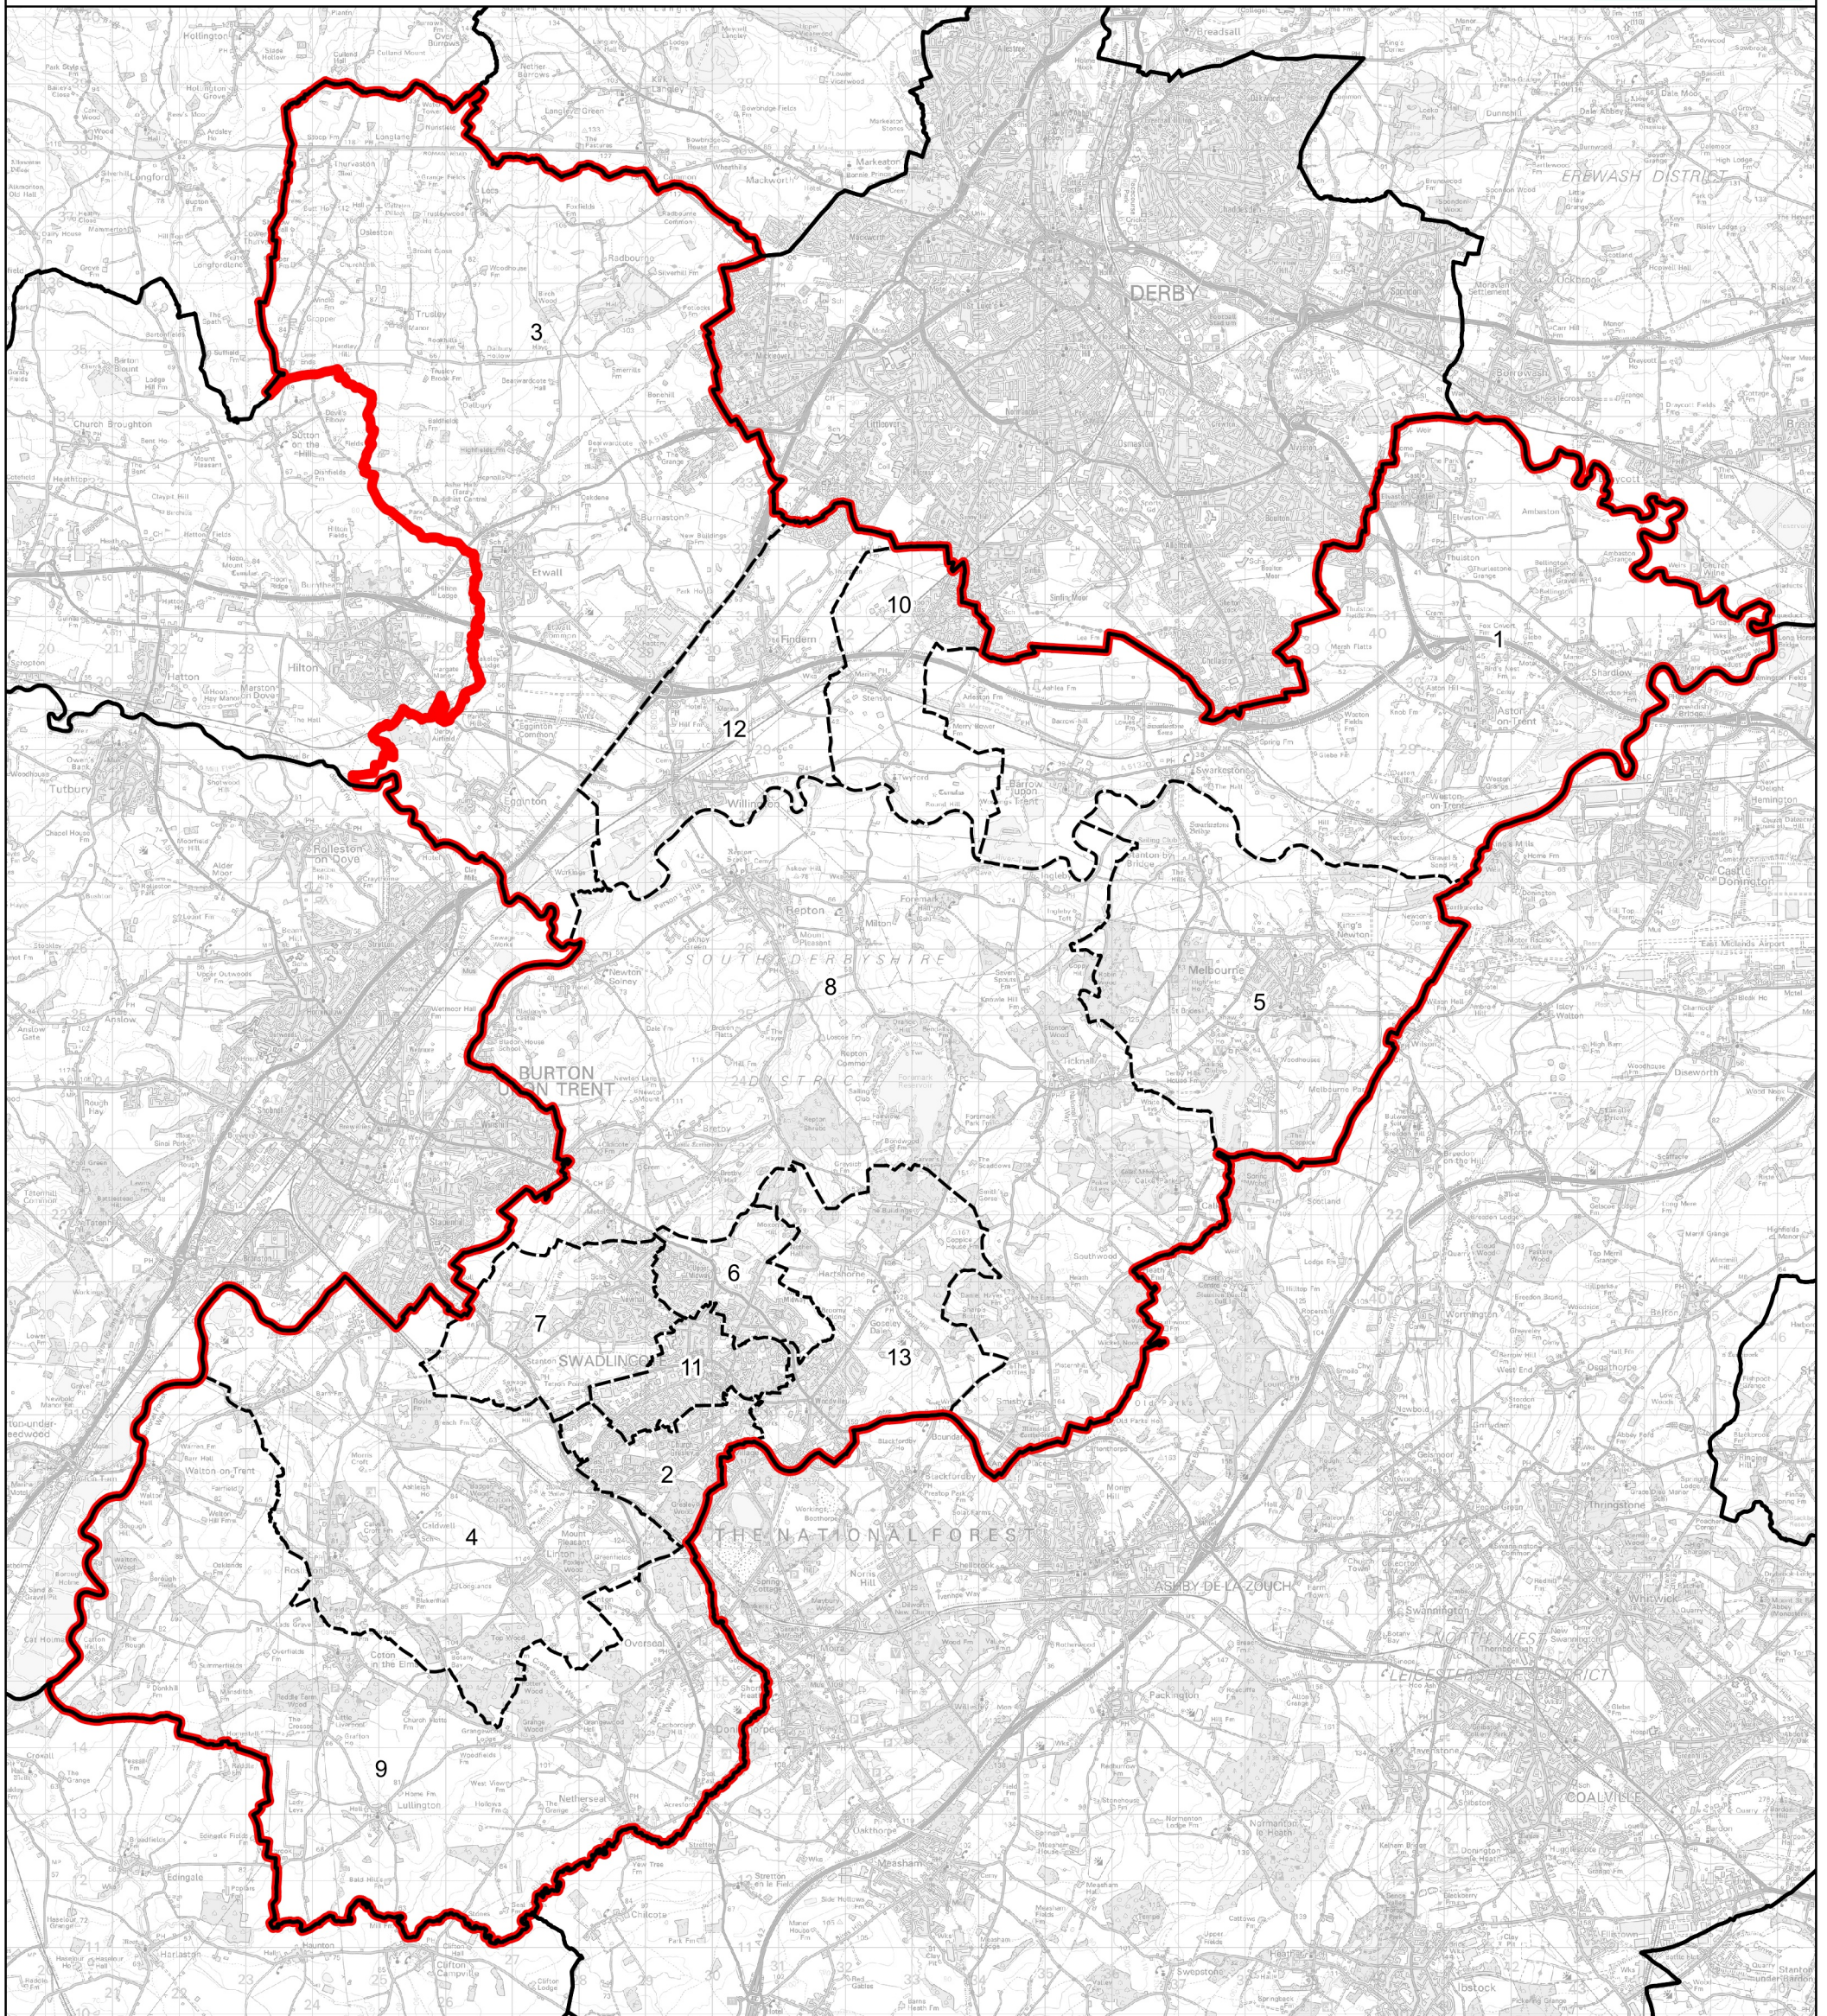

Boundary Commission for England - Revised Proposals for the East Midlands Region

South Derbyshire County Constituency - Electorate 71,202

Wards:

- | | |
|-----------------------|---------------------------|
| 1 Aston | 8 Repton |
| 2 Church Gresley | 9 Seales |
| 3 Etwall | 10 Stenson |
| 4 Linton | 11 Swadlincote |
| 5 Melbourne | 12 Willington and Findern |
| 6 Midway | 13 Woodville |
| 7 Newhall and Stanton | |

-  Constituency
-  Local Authorities
-  Wards

© Crown copyright and database rights 2022 OS 100018289. You are permitted to use this data solely to enable you to respond to, or interact with, the organisation that provided you with the data. You are not permitted to copy, sub-licence, distribute or sell any of this data to third parties in any form. Third party rights to enforce the terms of this licence shall be reserved to OS.

South Derbyshire County Constituency