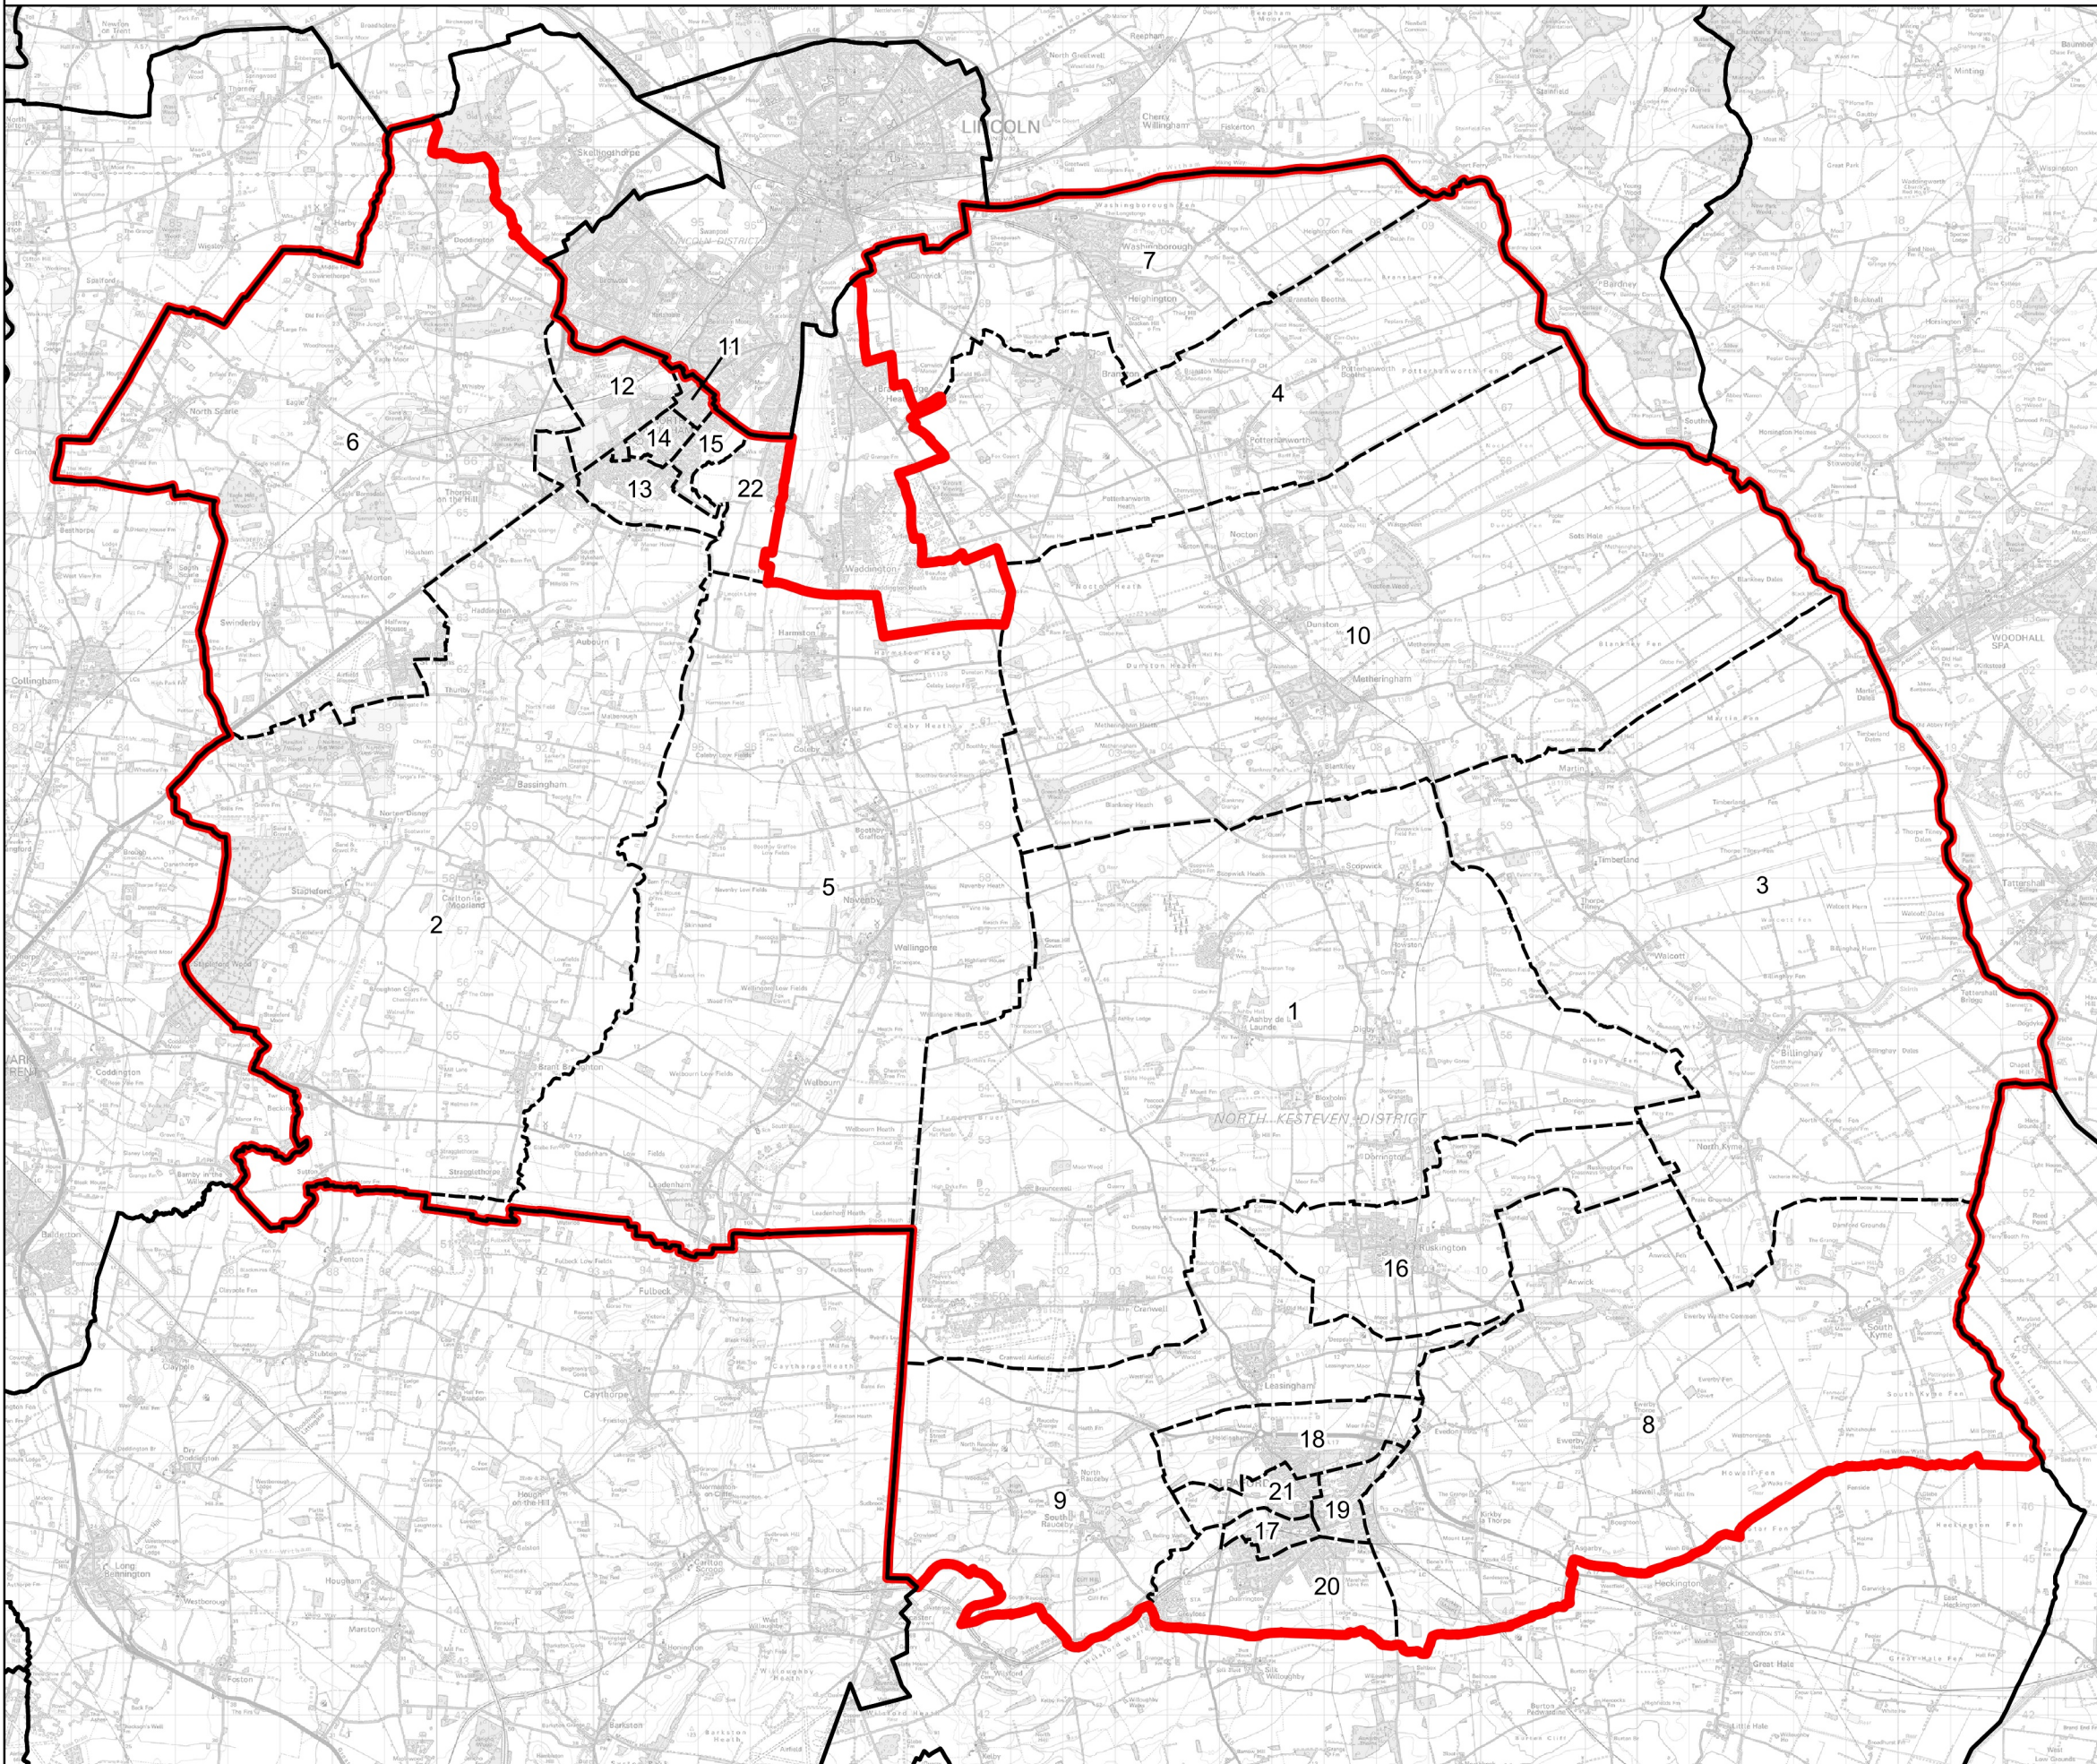

# Boundary Commission for England - Revised Proposals for the East Midlands Region

Sleaford and North Hykeham County Constituency - Electorate 73,380

## Wards:

- 1 Ashby de la Launde and Cranwell
- 2 Bassetlaw and Brant Broughton
- 3 Billingham, Martin and North Kyme
- 4 Branston
- 5 Cliff Villages
- 6 Eagle, Swinderby and Witham St. Hughs
- 7 Heighington and Washingborough
- 8 Kirkby la Thorpe and South Kyme
- 9 Leasingham and Rauceby
- 10 Metheringham
- 11 North Hykeham Forum
- 12 North Hykeham Memorial
- 13 North Hykeham Mill
- 14 North Hykeham Moor
- 15 North Hykeham Witham
- 16 Ruskington
- 17 Sleaford Castle
- 18 Sleaford Holdingham
- 19 Sleaford Navigation
- 20 Sleaford Quarrington and Mareham
- 21 Sleaford Westholme
- 22 Waddington West

Sleaford and North Hykeham County Constituency