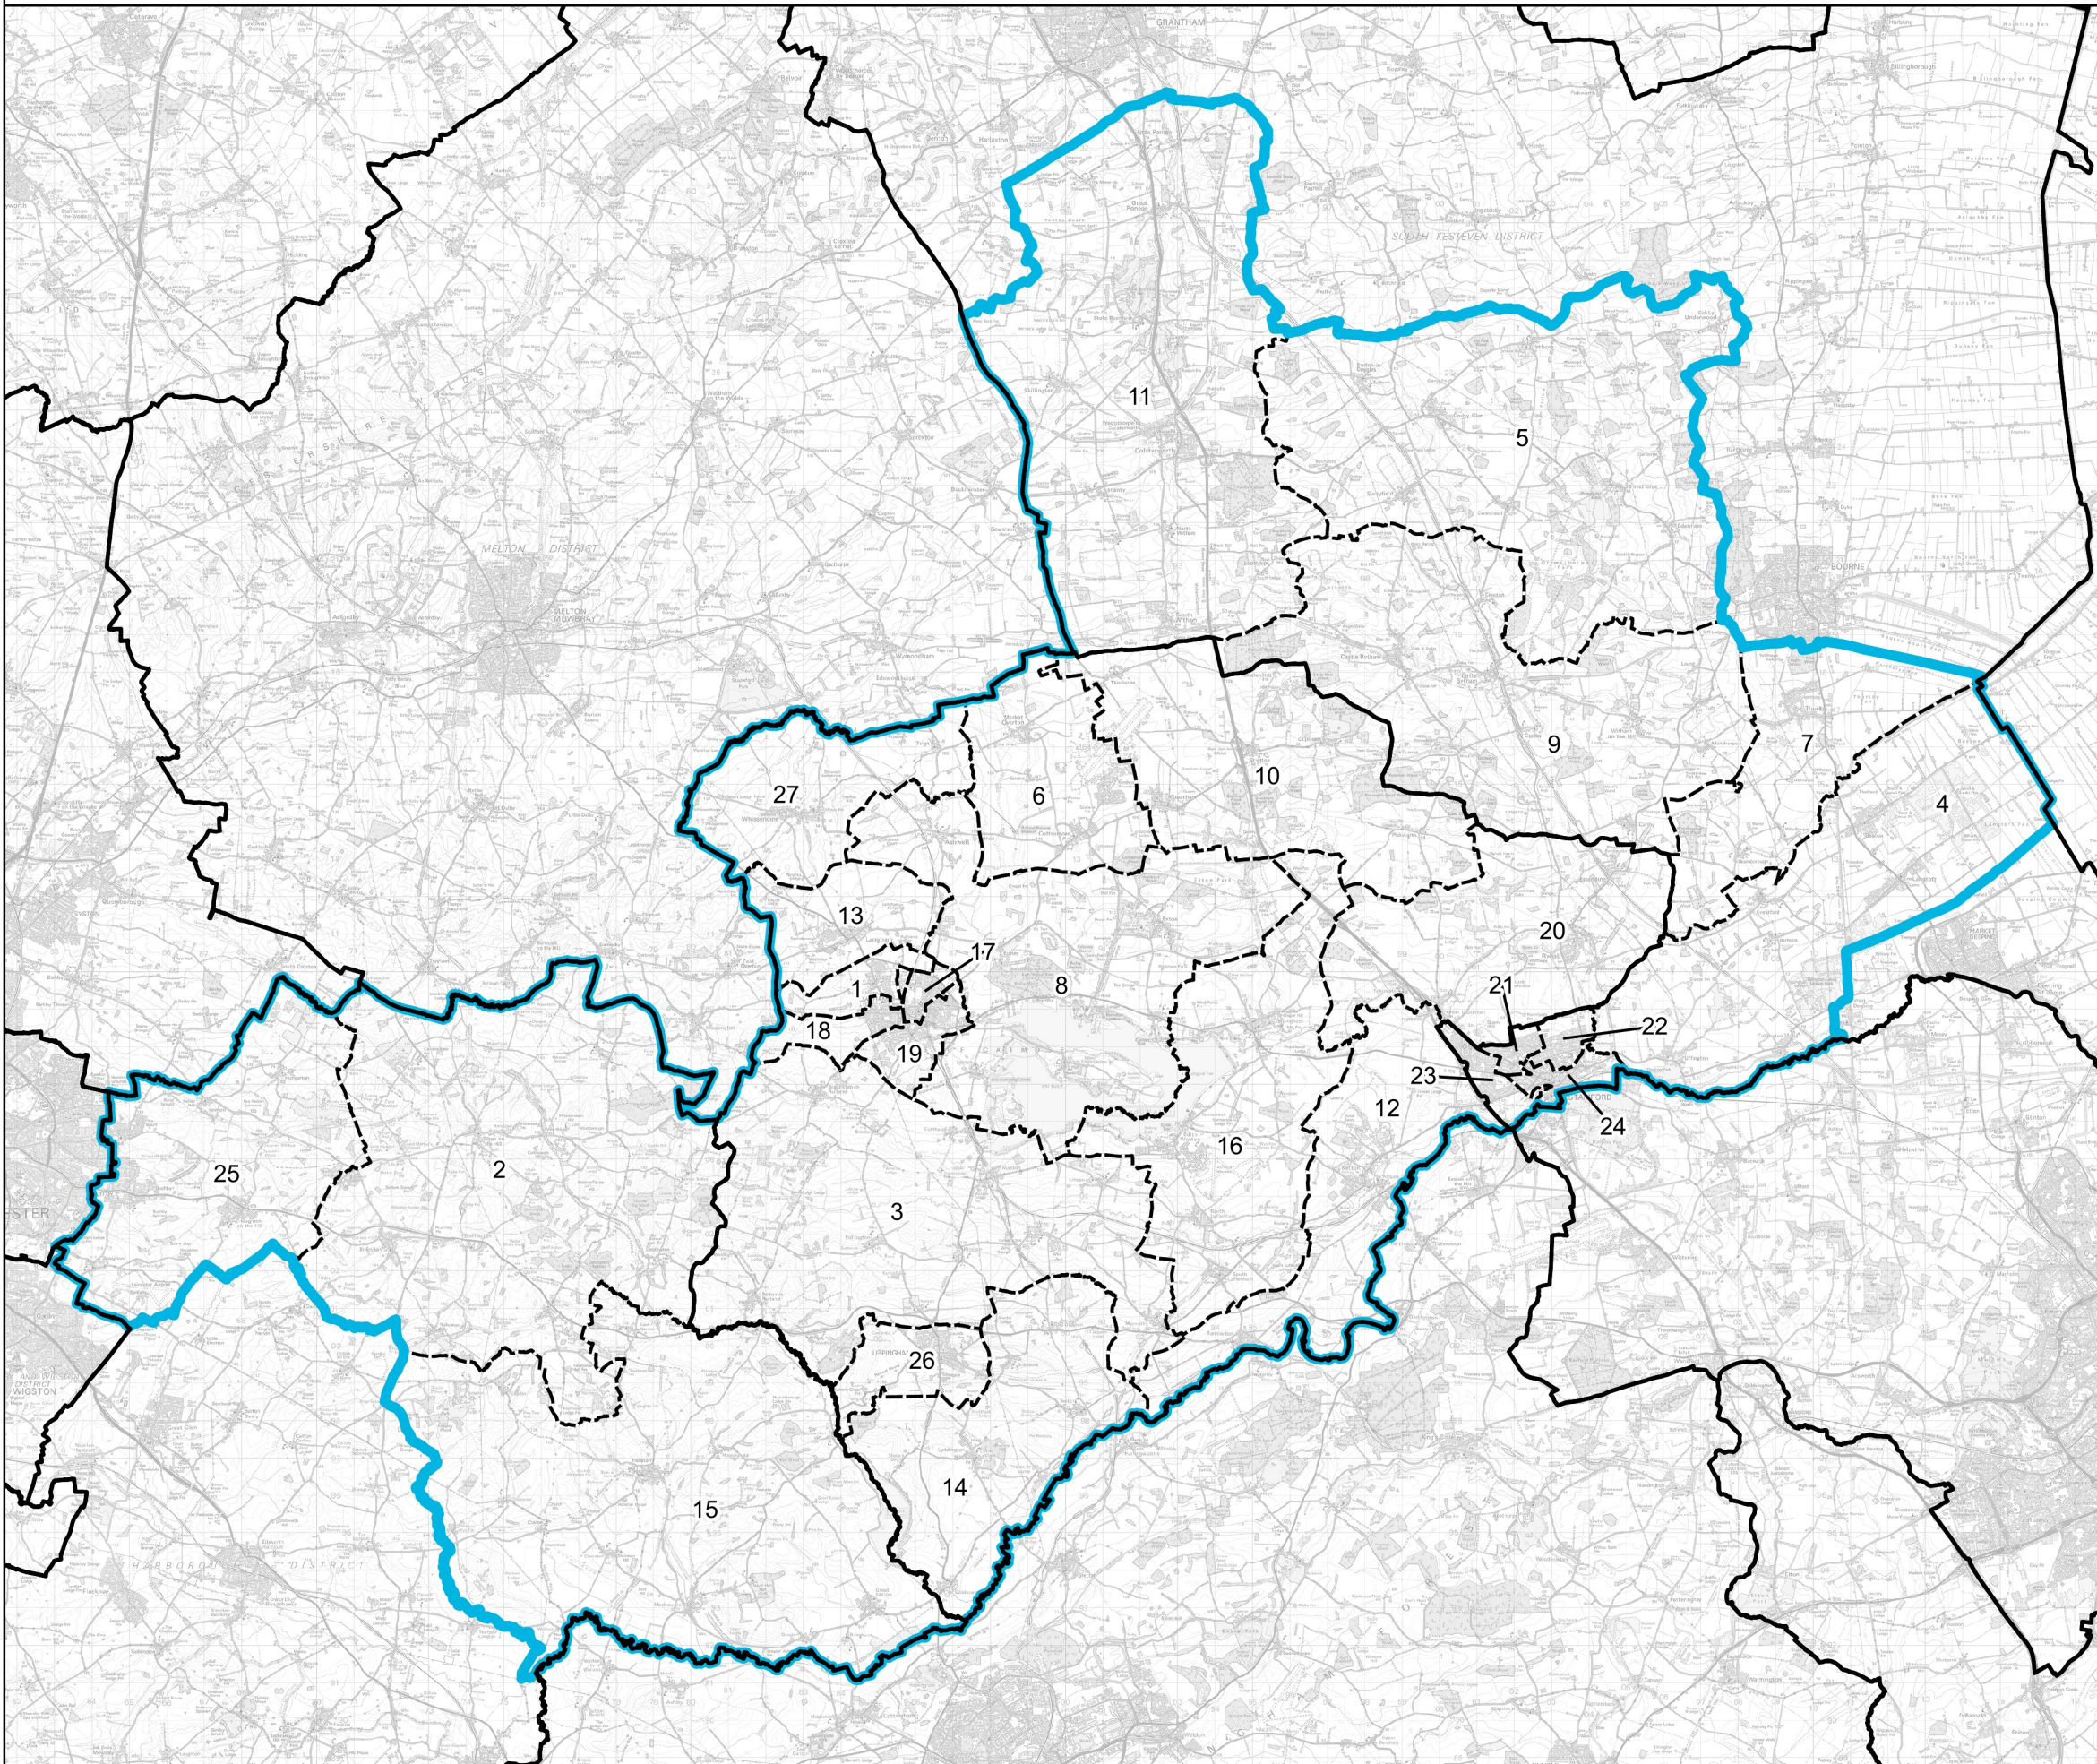

Boundary Commission for England - Revised Proposals for the East Midlands Region

Rutland and Stamford County Constituency - **Electorate 70,864**

Wards:

- 1 Barleythorpe
- 2 Billesdon & Tilton
- 3 Braunston & Martinthorpe
- 4 Casewick
- 5 Castle
- 6 Cottesmore
- 7 Dole Wood
- 8 Exton
- 9 Glen
- 10 Greetham
- 11 Isaac Newton
- 12 Ketton
- 13 Langham
- 14 Lyddington
- 15 Nevill
- 16 Normanton
- 17 Oakham North East
- 18 Oakham North West
- 19 Oakham South
- 20 Ryhall & Casterton
- 21 Stamford All Saints
- 22 Stamford St. George's
- 23 Stamford St. John's
- 24 Stamford St. Mary's
- 25 Thurnby & Houghton
- 26 Uppingham
- 27 Whissendine

- Constituency
- Local Authorities
- Wards

© Crown copyright and database rights 2022 OS 100018289. You are permitted to use this data solely to enable you to respond to, or interact with, the organisation that provided you with the data. You are not permitted to copy, sub-licence, distribute or sell any of this data to third parties in any form. Third party rights to enforce the terms of this licence shall be reserved to OS.

Rutland and Stamford County Constituency