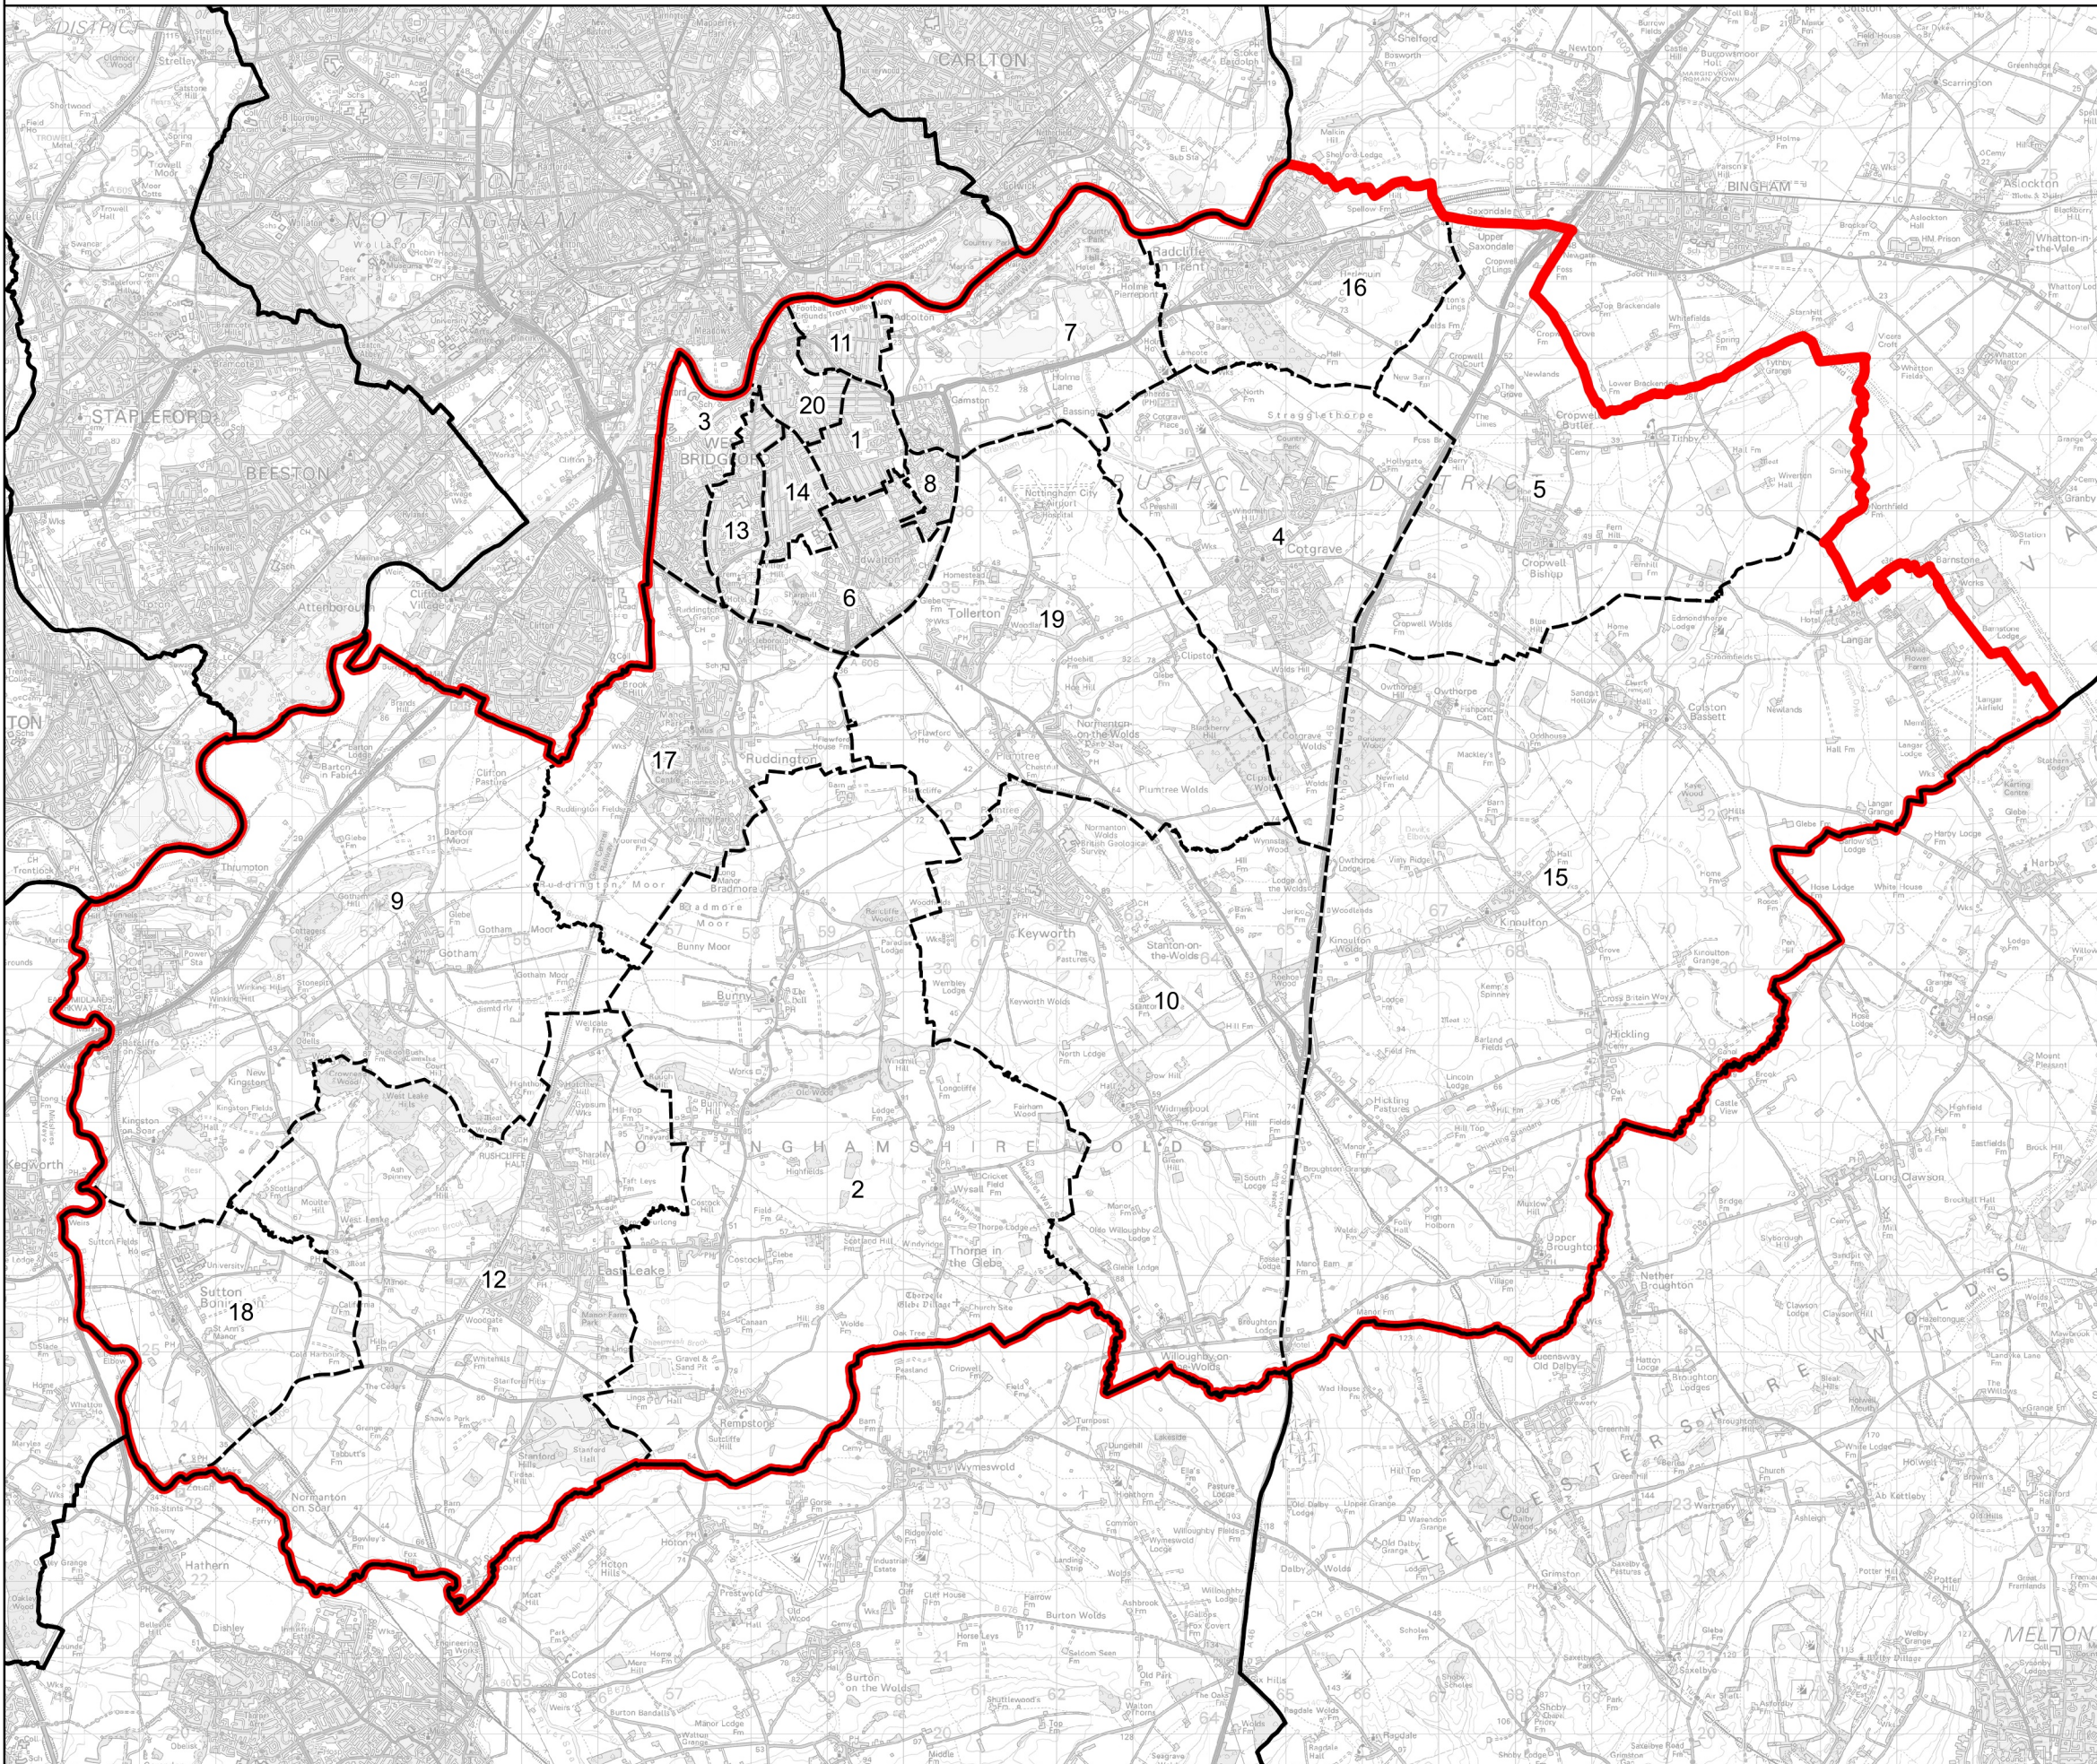

Boundary Commission for England - Revised Proposals for the East Midlands Region

Rushcliffe County Constituency - Electorate 76,171

Wards:

- 1 Abbey
- 2 Bunny
- 3 Compton Acres
- 4 Cotgrave
- 5 Cropwell
- 6 Edwalton
- 7 Gamston North
- 8 Gamston South
- 9 Gotham
- 10 Keyworth & Wolds
- 11 Lady Bay
- 12 Leake
- 13 Lutterell
- 14 Musters
- 15 Nevile & Langar
- 16 Radcliffe on Trent
- 17 Ruddington
- 18 Sutton Bonington
- 19 Tollerton
- 20 Trent Bridge

-  Constituency
-  Local Authorities
-  Wards

0 1 2 km

© Crown copyright and database rights 2022 OS 100018289. You are permitted to use this data solely to enable you to respond to, or interact with, the organisation that provided you with the data. You are not permitted to copy, sub-licence, distribute or sell any of this data to third parties in any form. Third party rights to enforce the terms of this licence shall be reserved to OS.

Rushcliffe County Constituency