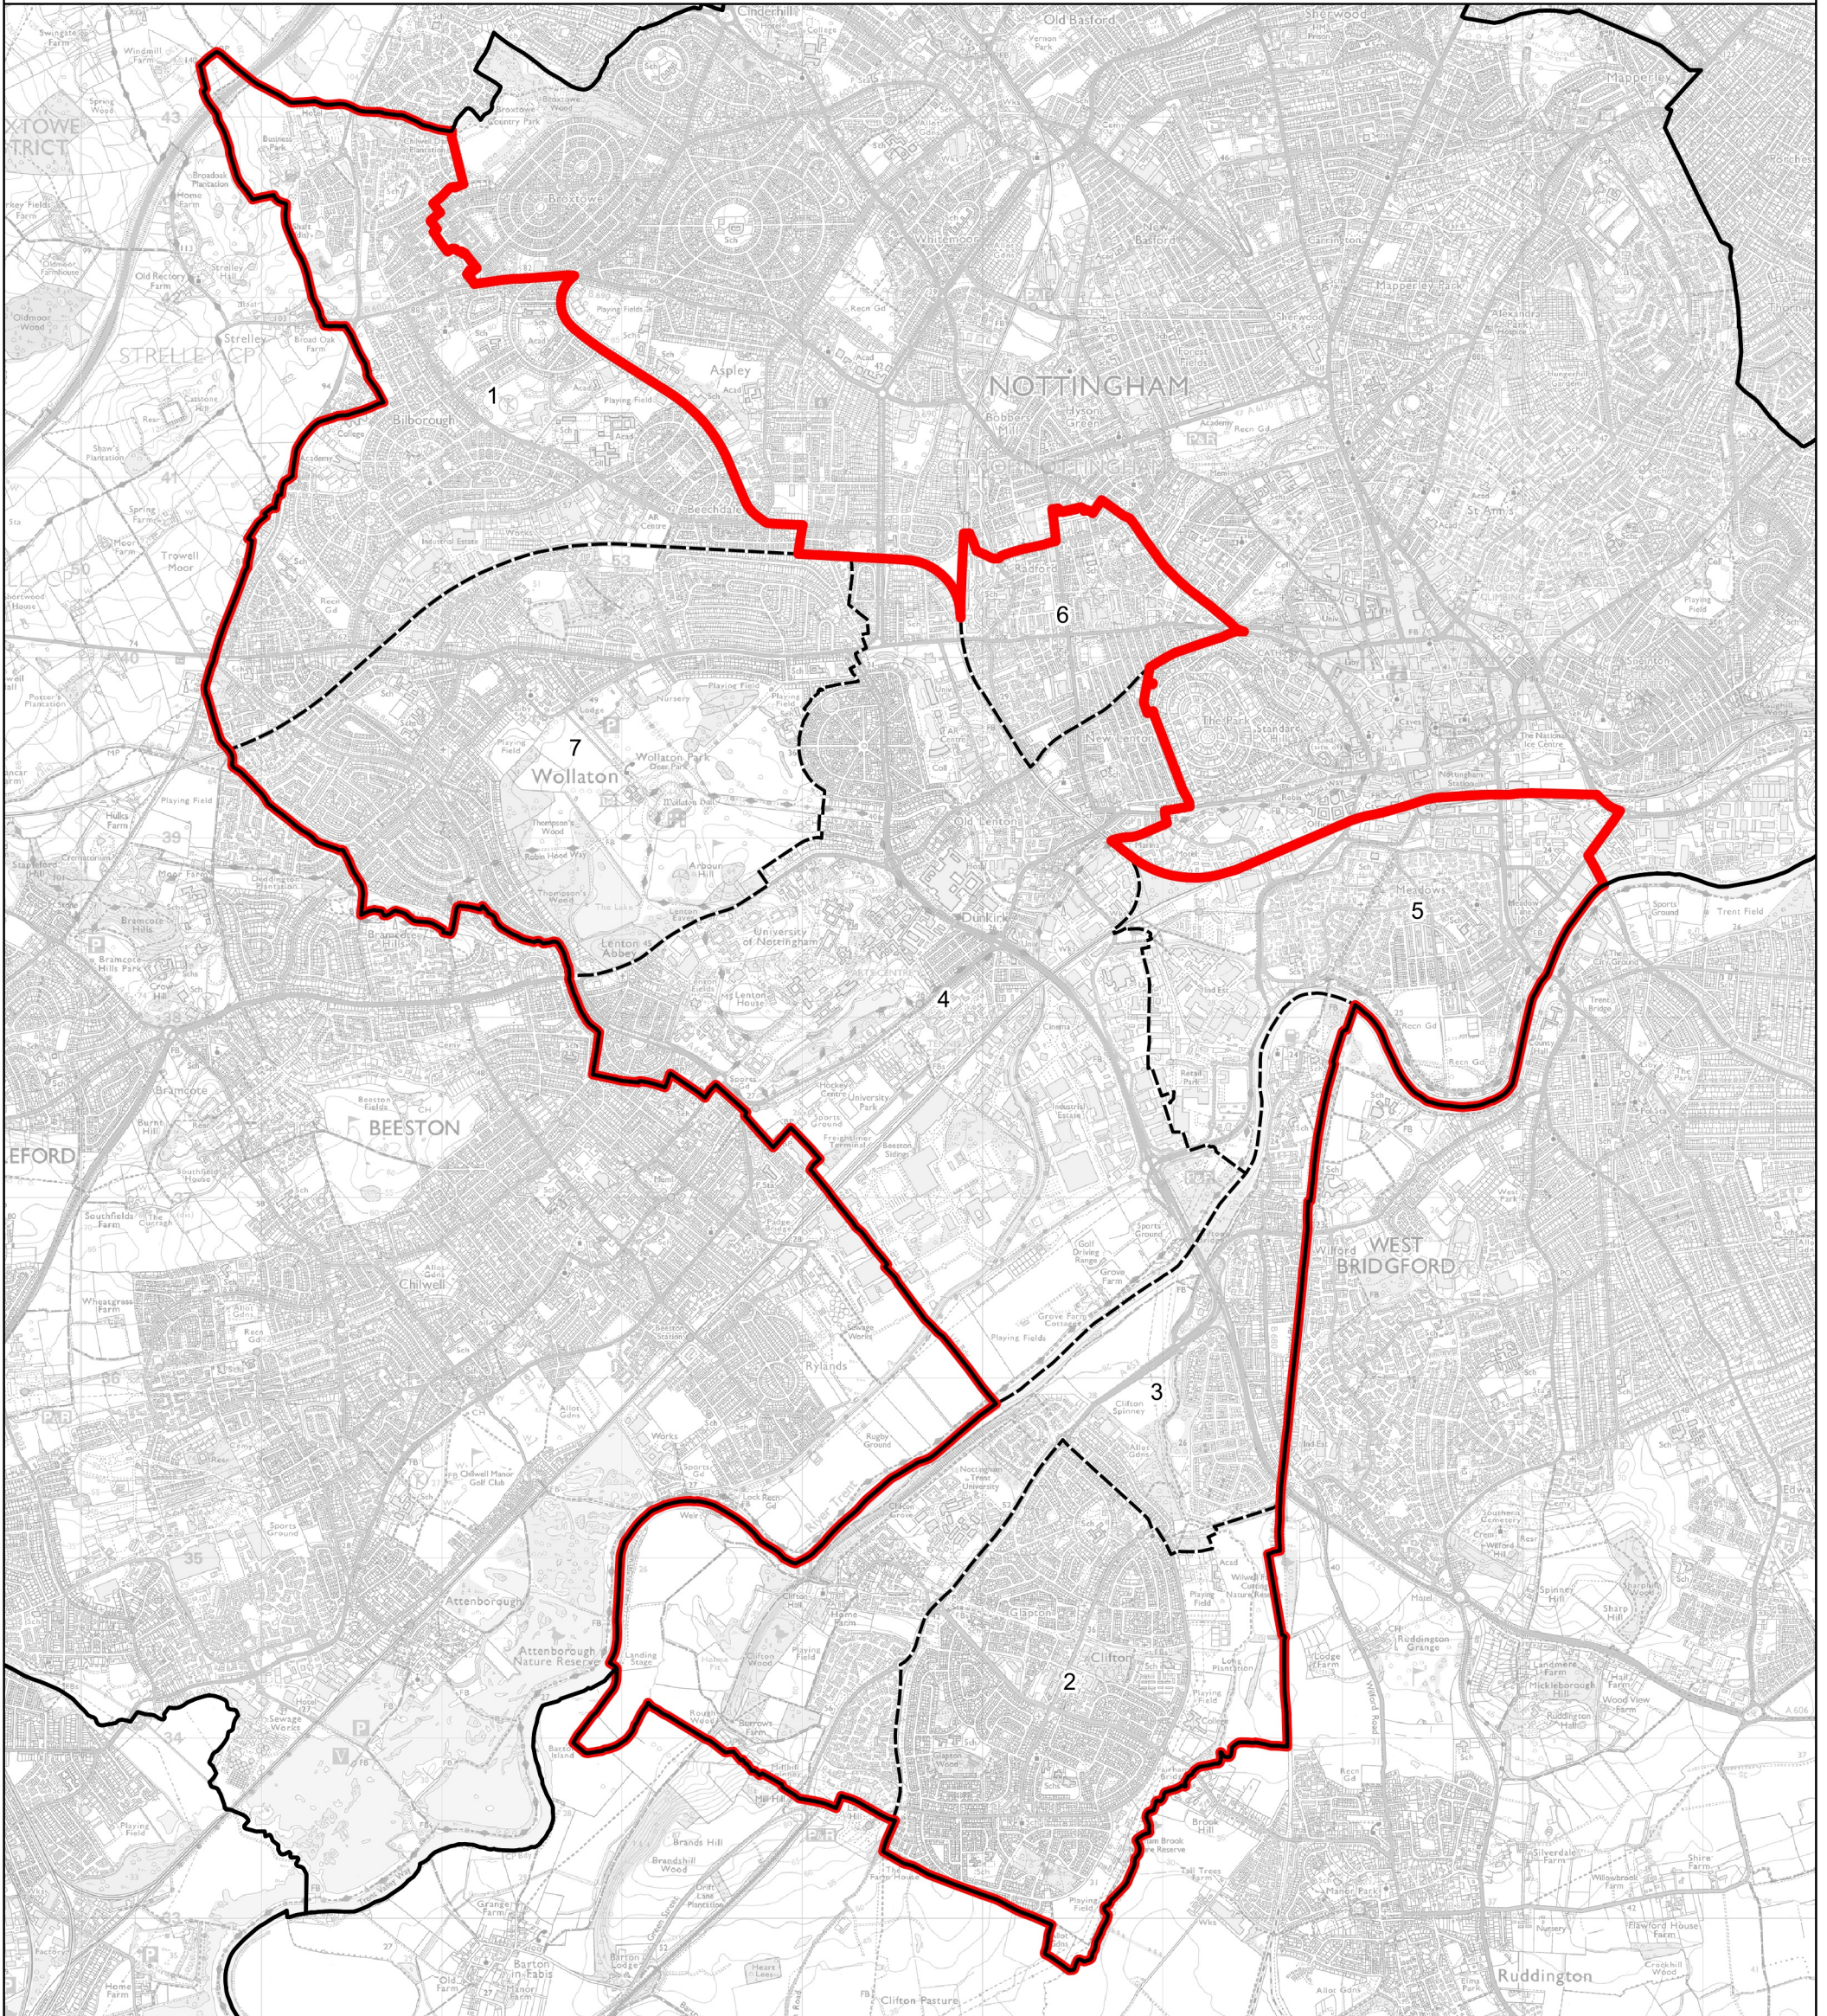

Boundary Commission for England - Revised Proposals for the East Midlands Region

Nottingham South Borough Constituency - Electorate 76,076

Wards:

- | | |
|--------------------------|-----------------|
| 1 Bilborough | 7 Wollaton West |
| 2 Clifton East | |
| 3 Clifton West | |
| 4 Lenton & Wollaton East | |
| 5 Meadows | |
| 6 Radford | |

-  Constituency
-  Local Authorities
-  Wards

© Crown copyright and database rights 2022 OS 100018289. You are permitted to use this data solely to enable you to respond to, or interact with, the organisation that provided you with the data. You are not permitted to copy, sub-licence, distribute or sell any of this data to third parties in any form. Third party rights to enforce the terms of this licence shall be reserved to OS.

Nottingham South Borough Constituency