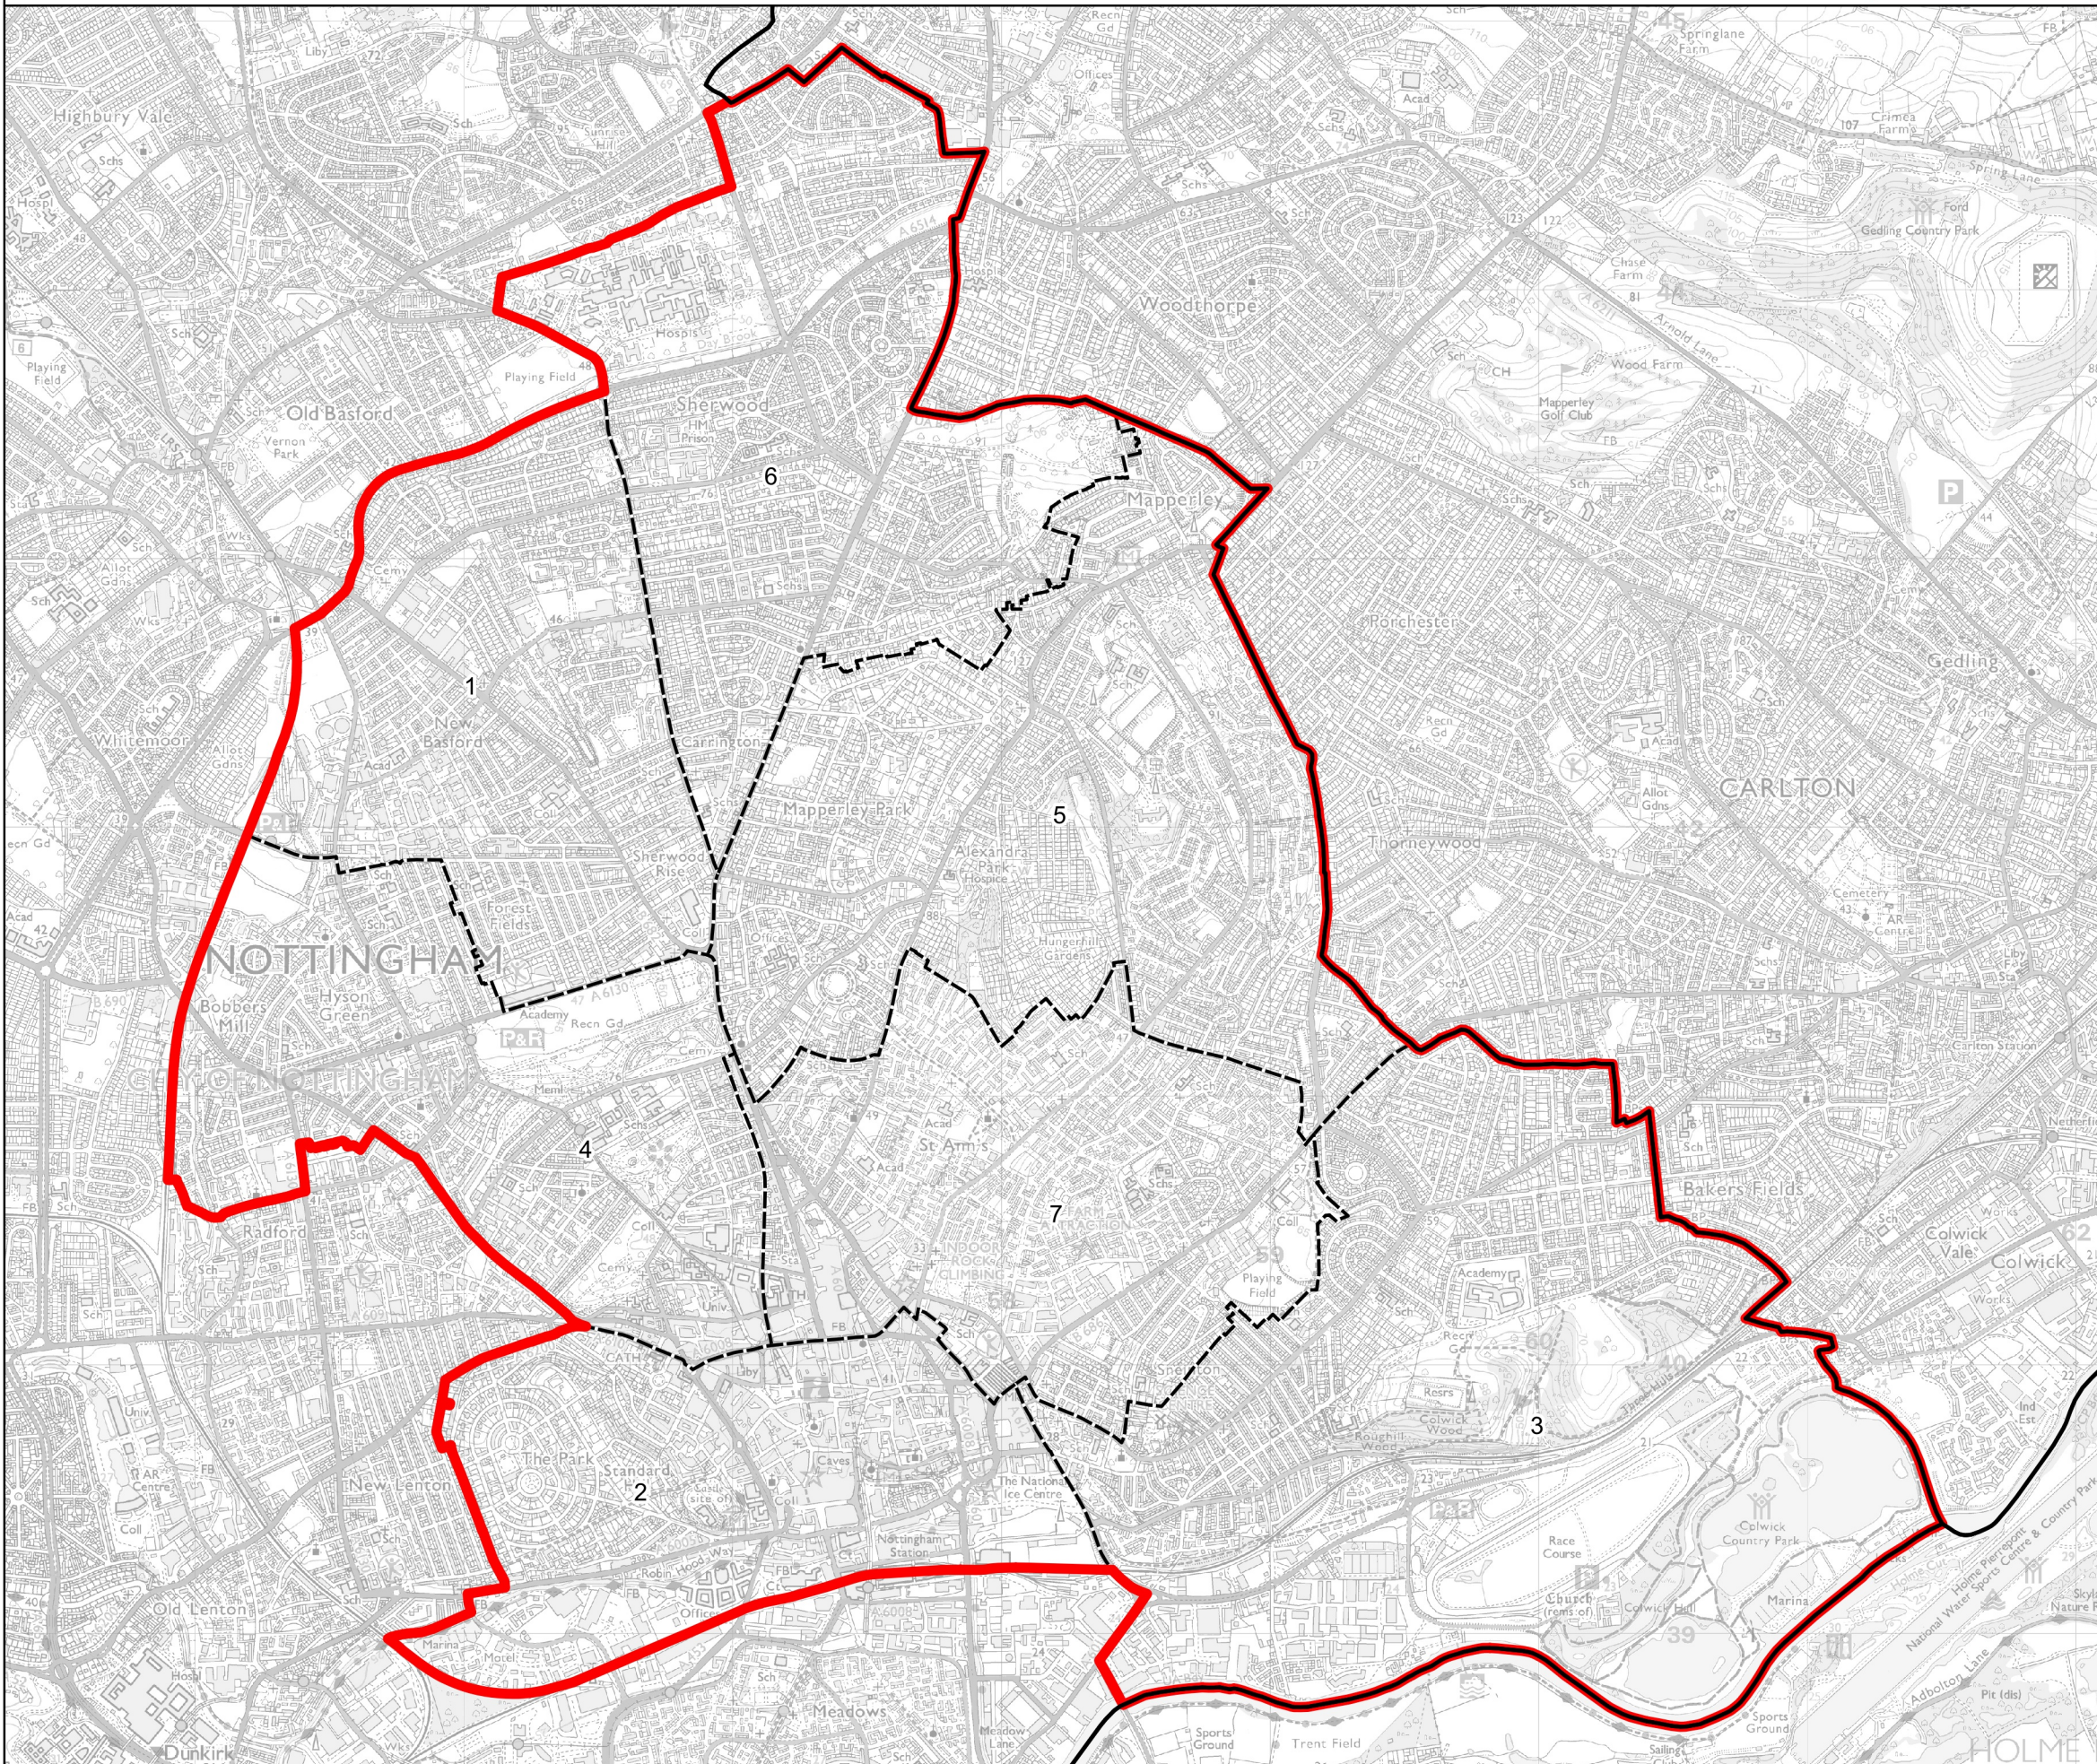

# Boundary Commission for England - Revised Proposals for the East Midlands Region

Nottingham East Borough Constituency - Electorate 75,327

Wards:

- 1 Berridge
- 2 Castle
- 3 Dales
- 4 Hyson Green & Arboretum
- 5 Mapperley
- 6 Sherwood
- 7 St. Ann's

 Constituency  
 Local Authorities  
 Wards

0 0.3 0.6 km 

© Crown copyright and database rights 2022 OS 100018289. You are permitted to use this data solely to enable you to respond to, or interact with, the organisation that provided you with the data. You are not permitted to copy, sub-licence, distribute or sell any of this data to third parties in any form. Third party rights to enforce the terms of this licence shall be reserved to OS.