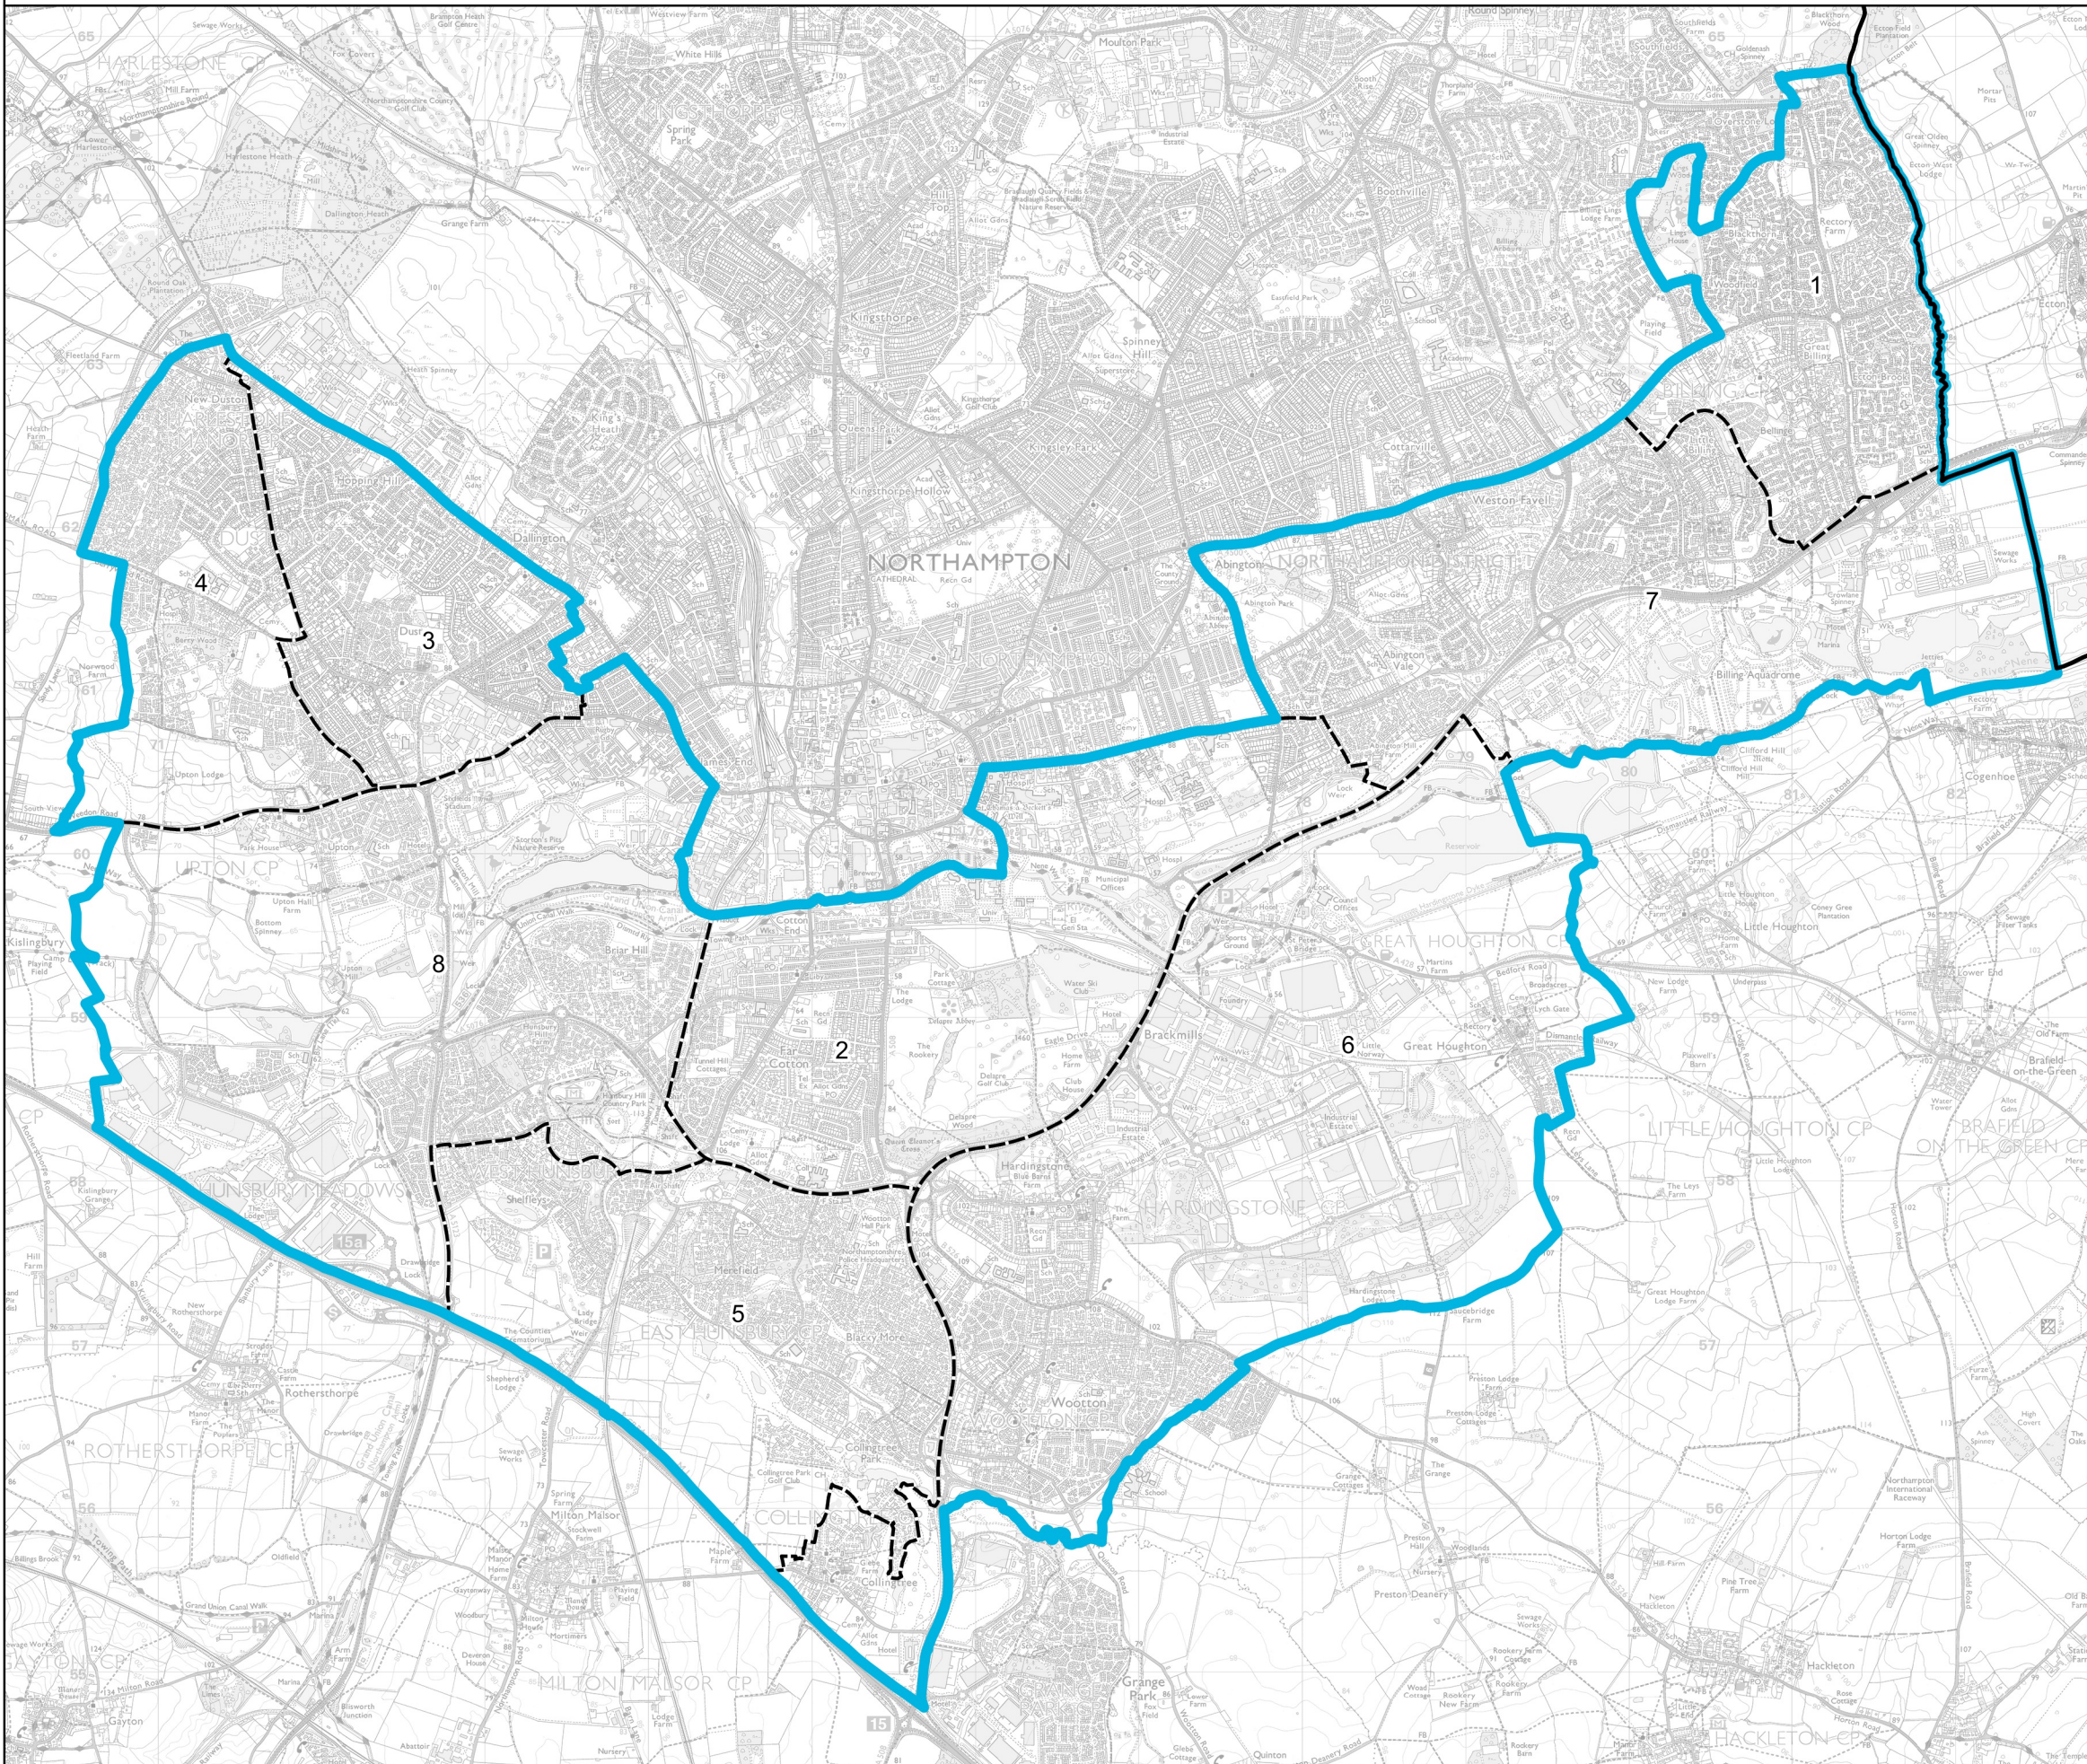

# Boundary Commission for England - Revised Proposals for the East Midlands Region

Northampton South Borough Constituency - **Electorate 71,512**

Wards:

- 1 Billing and Rectory Farm
- 2 Delapre and Rushmere
- 3 Duston East
- 4 Duston West and St. Crispin
- 5 East Hunsbury and Shelfleys
- 6 Nene Valley
- 7 Riverside Park
- 8 Sixfields

- Constituency
- Local Authorities
- Wards

0 0.6 1.2 km

© Crown copyright and database rights 2022 OS 100018289. You are permitted to use this data solely to enable you to respond to, or interact with, the organisation that provided you with the data. You are not permitted to copy, sub-licence, distribute or sell any of this data to third parties in any form. Third party rights to enforce the terms of this licence shall be reserved to OS.

Northampton South Borough Constituency