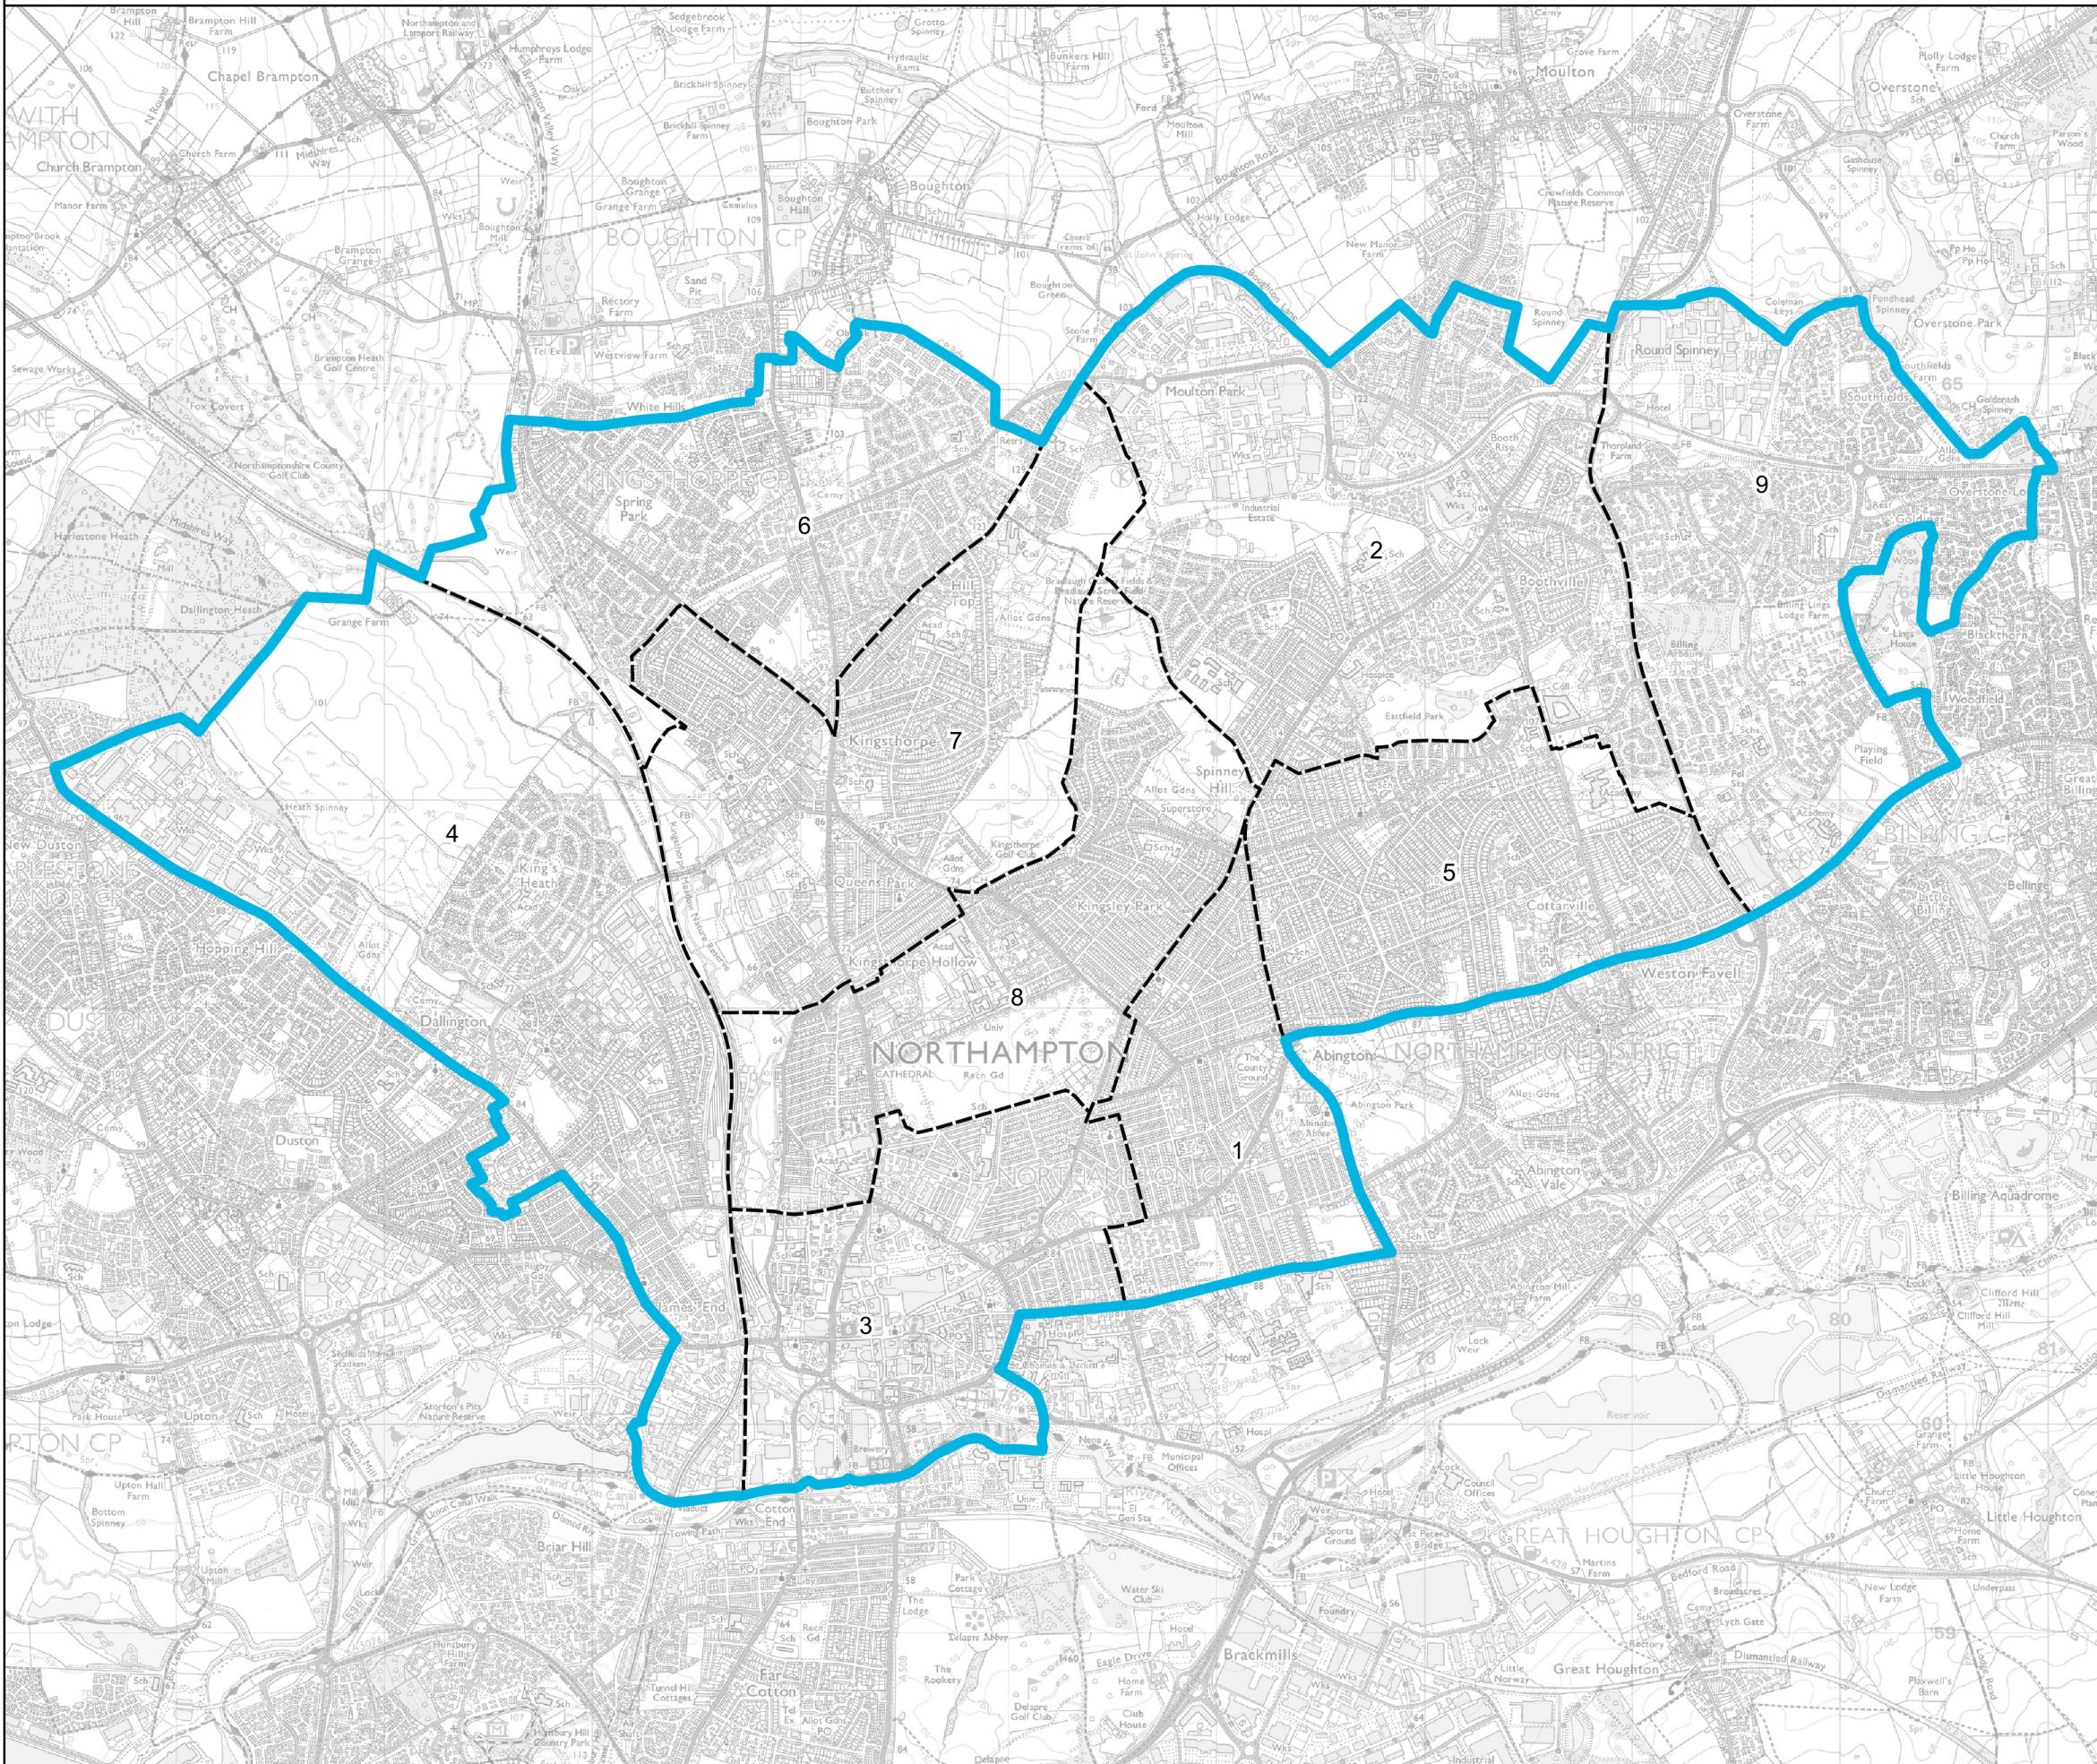

Boundary Commission for England - Revised Proposals for the East Midlands Region

Northampton North Borough Constituency - **Electorate 75,713**

Wards:

- 1 Abington and Phippsville
- 2 Boothville and Parklands
- 3 Castle
- 4 Dallington Spencer
- 5 Headlands
- 6 Kingsthorpe North
- 7 Kingsthorpe South
- 8 St. George
- 9 Talavera

- Constituency
- Local Authorities
- Wards

© Crown copyright and database rights 2022 OS 100018289. You are permitted to use this data solely to enable you to respond to, or interact with, the organisation that provided you with the data. You are not permitted to copy, sub-licence, distribute or sell any of this data to third parties in any form. Third party rights to enforce the terms of this licence shall be reserved to OS.

Northampton North Borough Constituency