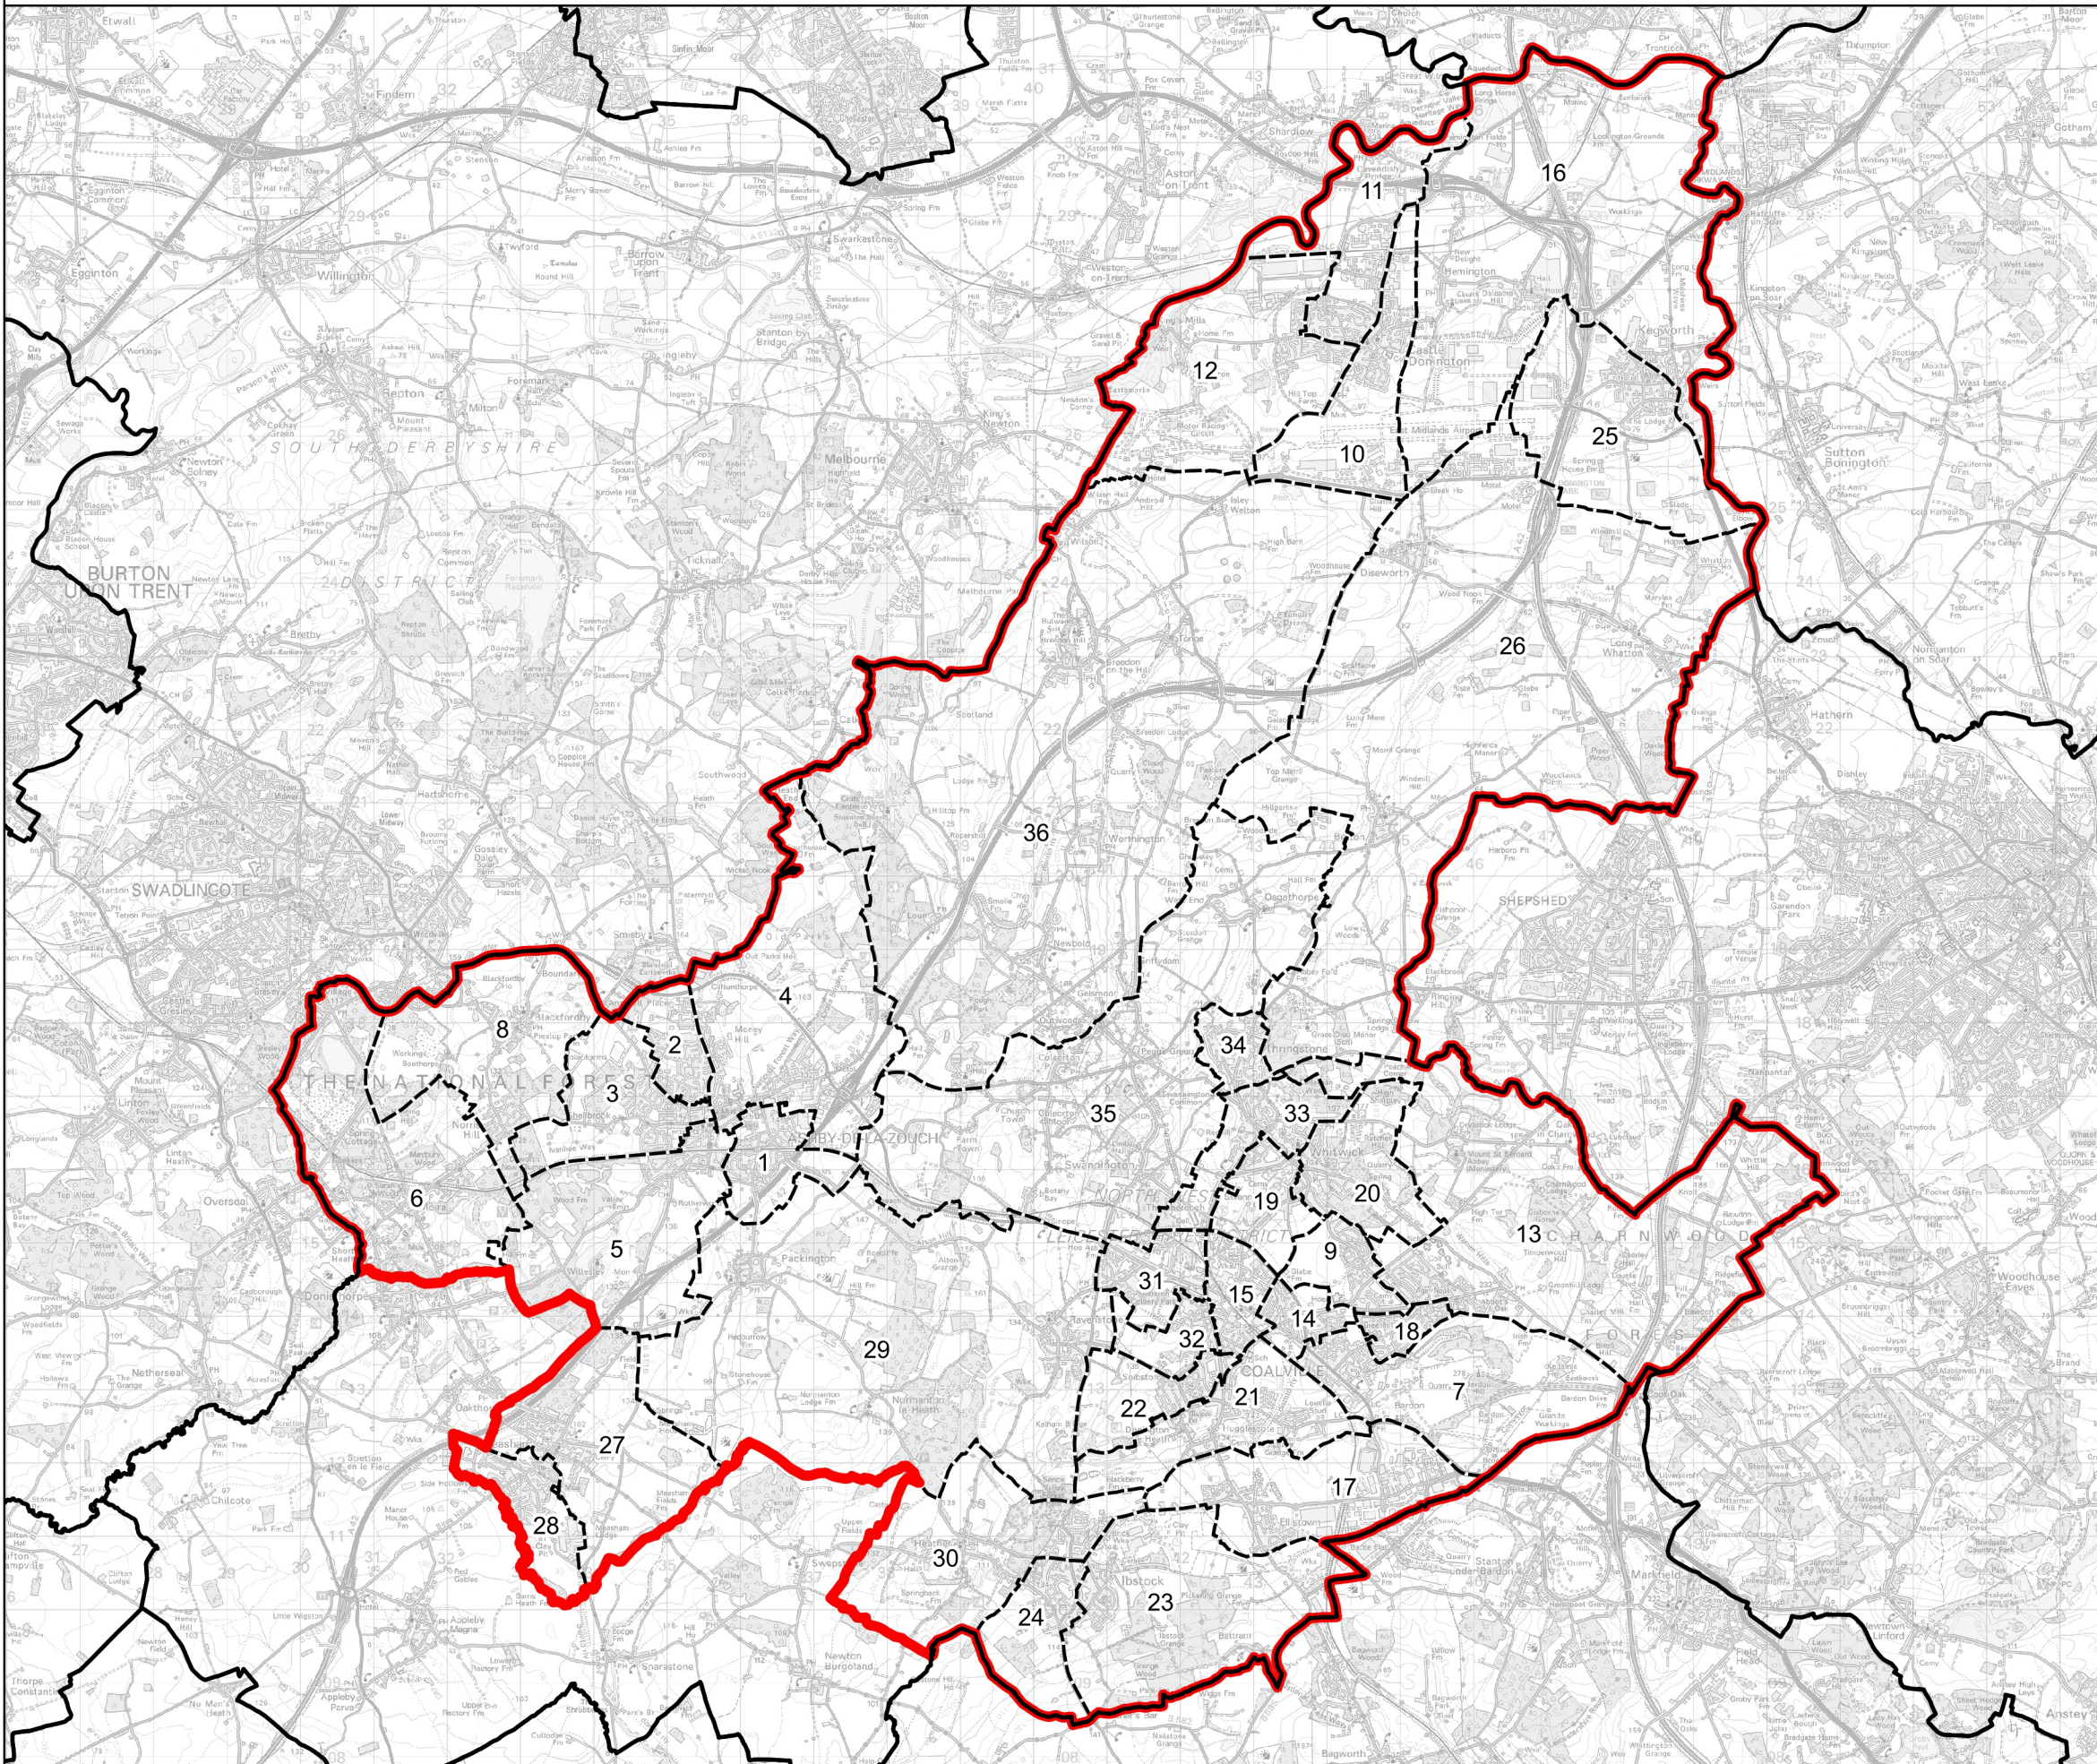

# Boundary Commission for England - Revised Proposals for the East Midlands Region

North West Leicestershire County Constituency - Electorate 75,373

Wards:

- 1 Ashby Castle
- 2 Ashby Holywell
- 3 Ashby Ivanhoe
- 4 Ashby Money Hill
- 5 Ashby Willesley
- 6 Ashby Woulds
- 7 Bardon
- 8 Blackfordby
- 9 Broom Leys
- 10 Castle Donington Castle
- 11 Castle Donington Central
- 12 Castle Donington Park
- 13 Castle Rock
- 14 Coalville East
- 15 Coalville West
- 16 Daleacre Hill
- 17 Ellistown & Battleflat
- 18 Greenhill
- 19 Hermitage
- 20 Holly Hayes
- 21 Hugglescote St. John's
- 22 Hugglescote St. Mary's
- 23 Ibstock East
- 24 Ibstock West
- 25 Kegworth
- 26 Long Whatton & Diseworth
- 27 Measham North
- 28 Measham South
- 29 Ravenstone & Packington
- 30 Sence Valley
- 31 Snibston North
- 32 Snibston South
- 33 Thornborough
- 34 Thringstone
- 35 Valley
- 36 Worthington & Breedon

-  Constituency
-  Local Authorities
-  Wards

© Crown copyright and database rights 2022 OS 100018289. You are permitted to use this data solely to enable you to respond to, or interact with, the organisation that provided you with the data. You are not permitted to copy, sub-licence, distribute or sell any of this data to third parties in any form. Third party rights to enforce the terms of this licence shall be reserved to OS.

North West Leicestershire County Constituency