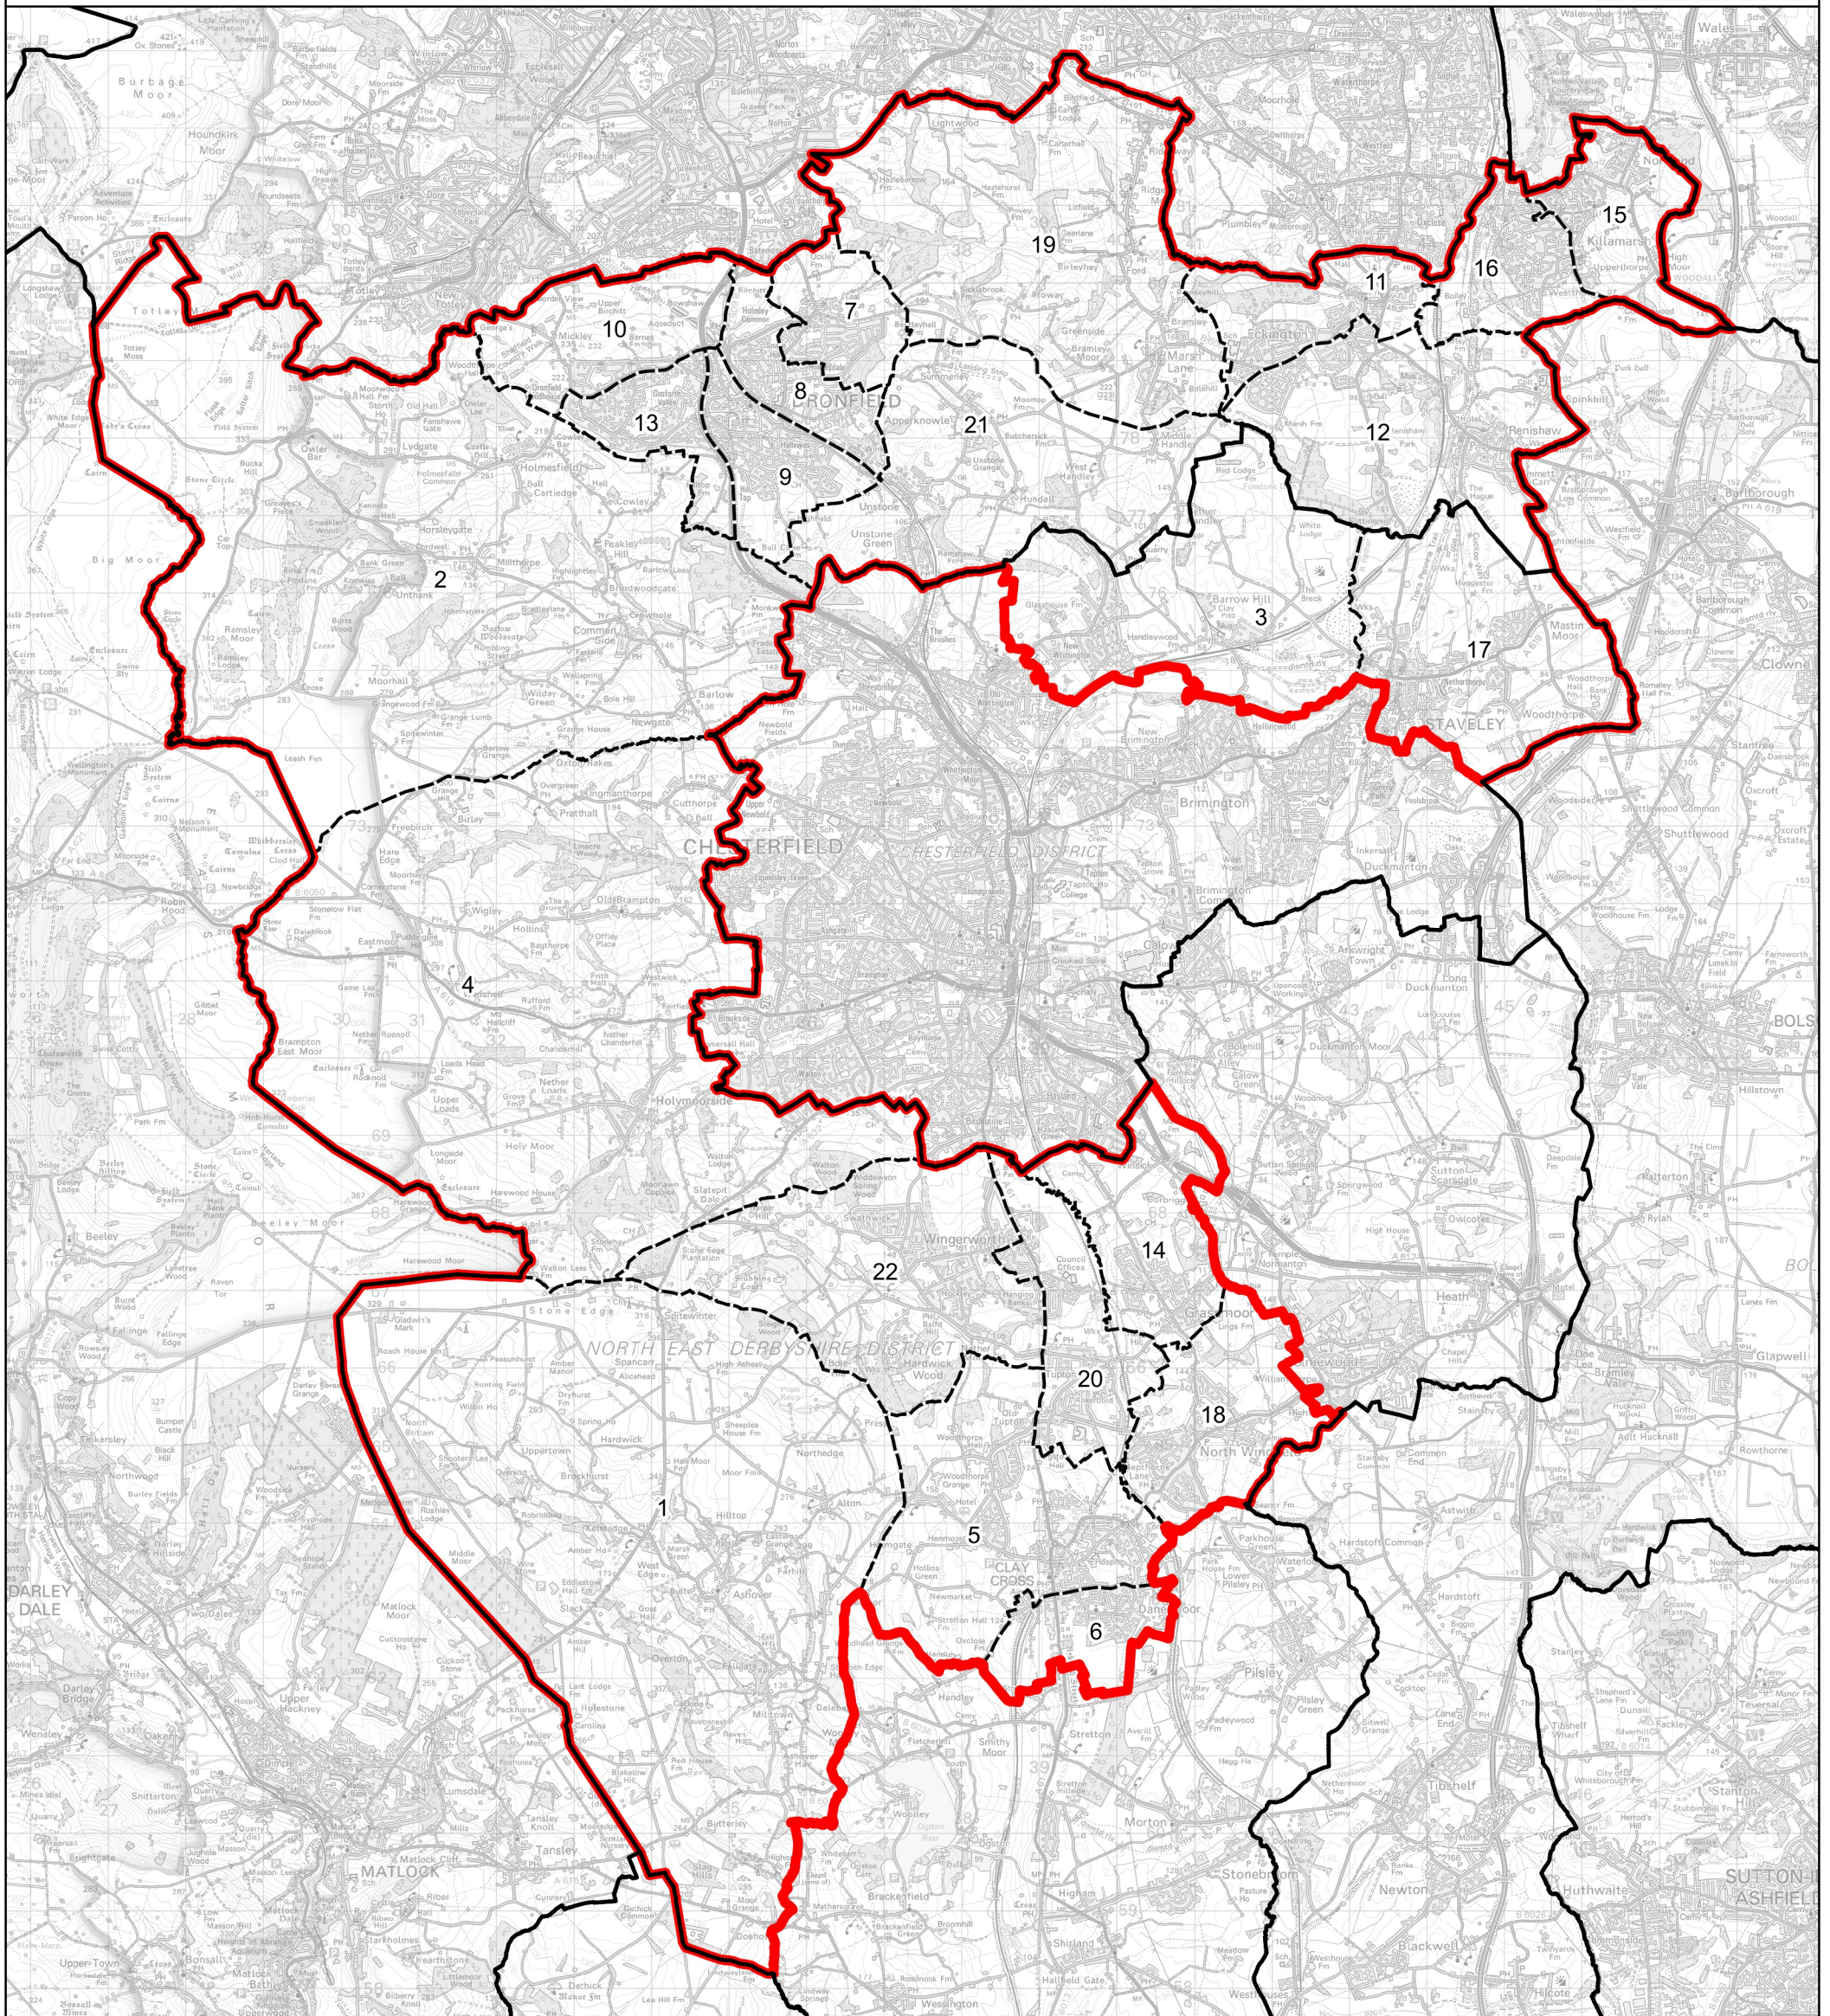

Boundary Commission for England - Revised Proposals for the East Midlands Region

North East Derbyshire County Constituency - Electorate 72,344

Wards:

- | | | | |
|-----------------------------------|-------------------------------|----------------------------|--------------------------|
| 1 Ashover | 7 Coal Aston | 13 Gosforth Valley | 19 Ridgeway & Marsh Lane |
| 2 Barlow & Holmesfield | 8 Dronfield North | 14 Grassmoor | 20 Tupton |
| 3 Barrow Hill and New Whittington | 9 Dronfield South | 15 Killamarsh East | 21 Unstone |
| 4 Brampton & Walton | 10 Dronfield Woodhouse | 16 Killamarsh West | 22 Wingerworth |
| 5 Clay Cross North | 11 Eckington North | 17 Lowgates and Woodthorpe | |
| 6 Clay Cross South | 12 Eckington South & Renishaw | 18 North Wingfield Central | |

- Constituency
- Local Authorities
- Wards

© Crown copyright and database rights 2022 OS 100018289. You are permitted to use this data solely to enable you to respond to, or interact with, the organisation that provided you with the data. You are not permitted to copy, sub-licence, distribute or sell any of this data to third parties in any form. Third party rights to enforce the terms of this licence shall be reserved to OS.

North East Derbyshire County Constituency