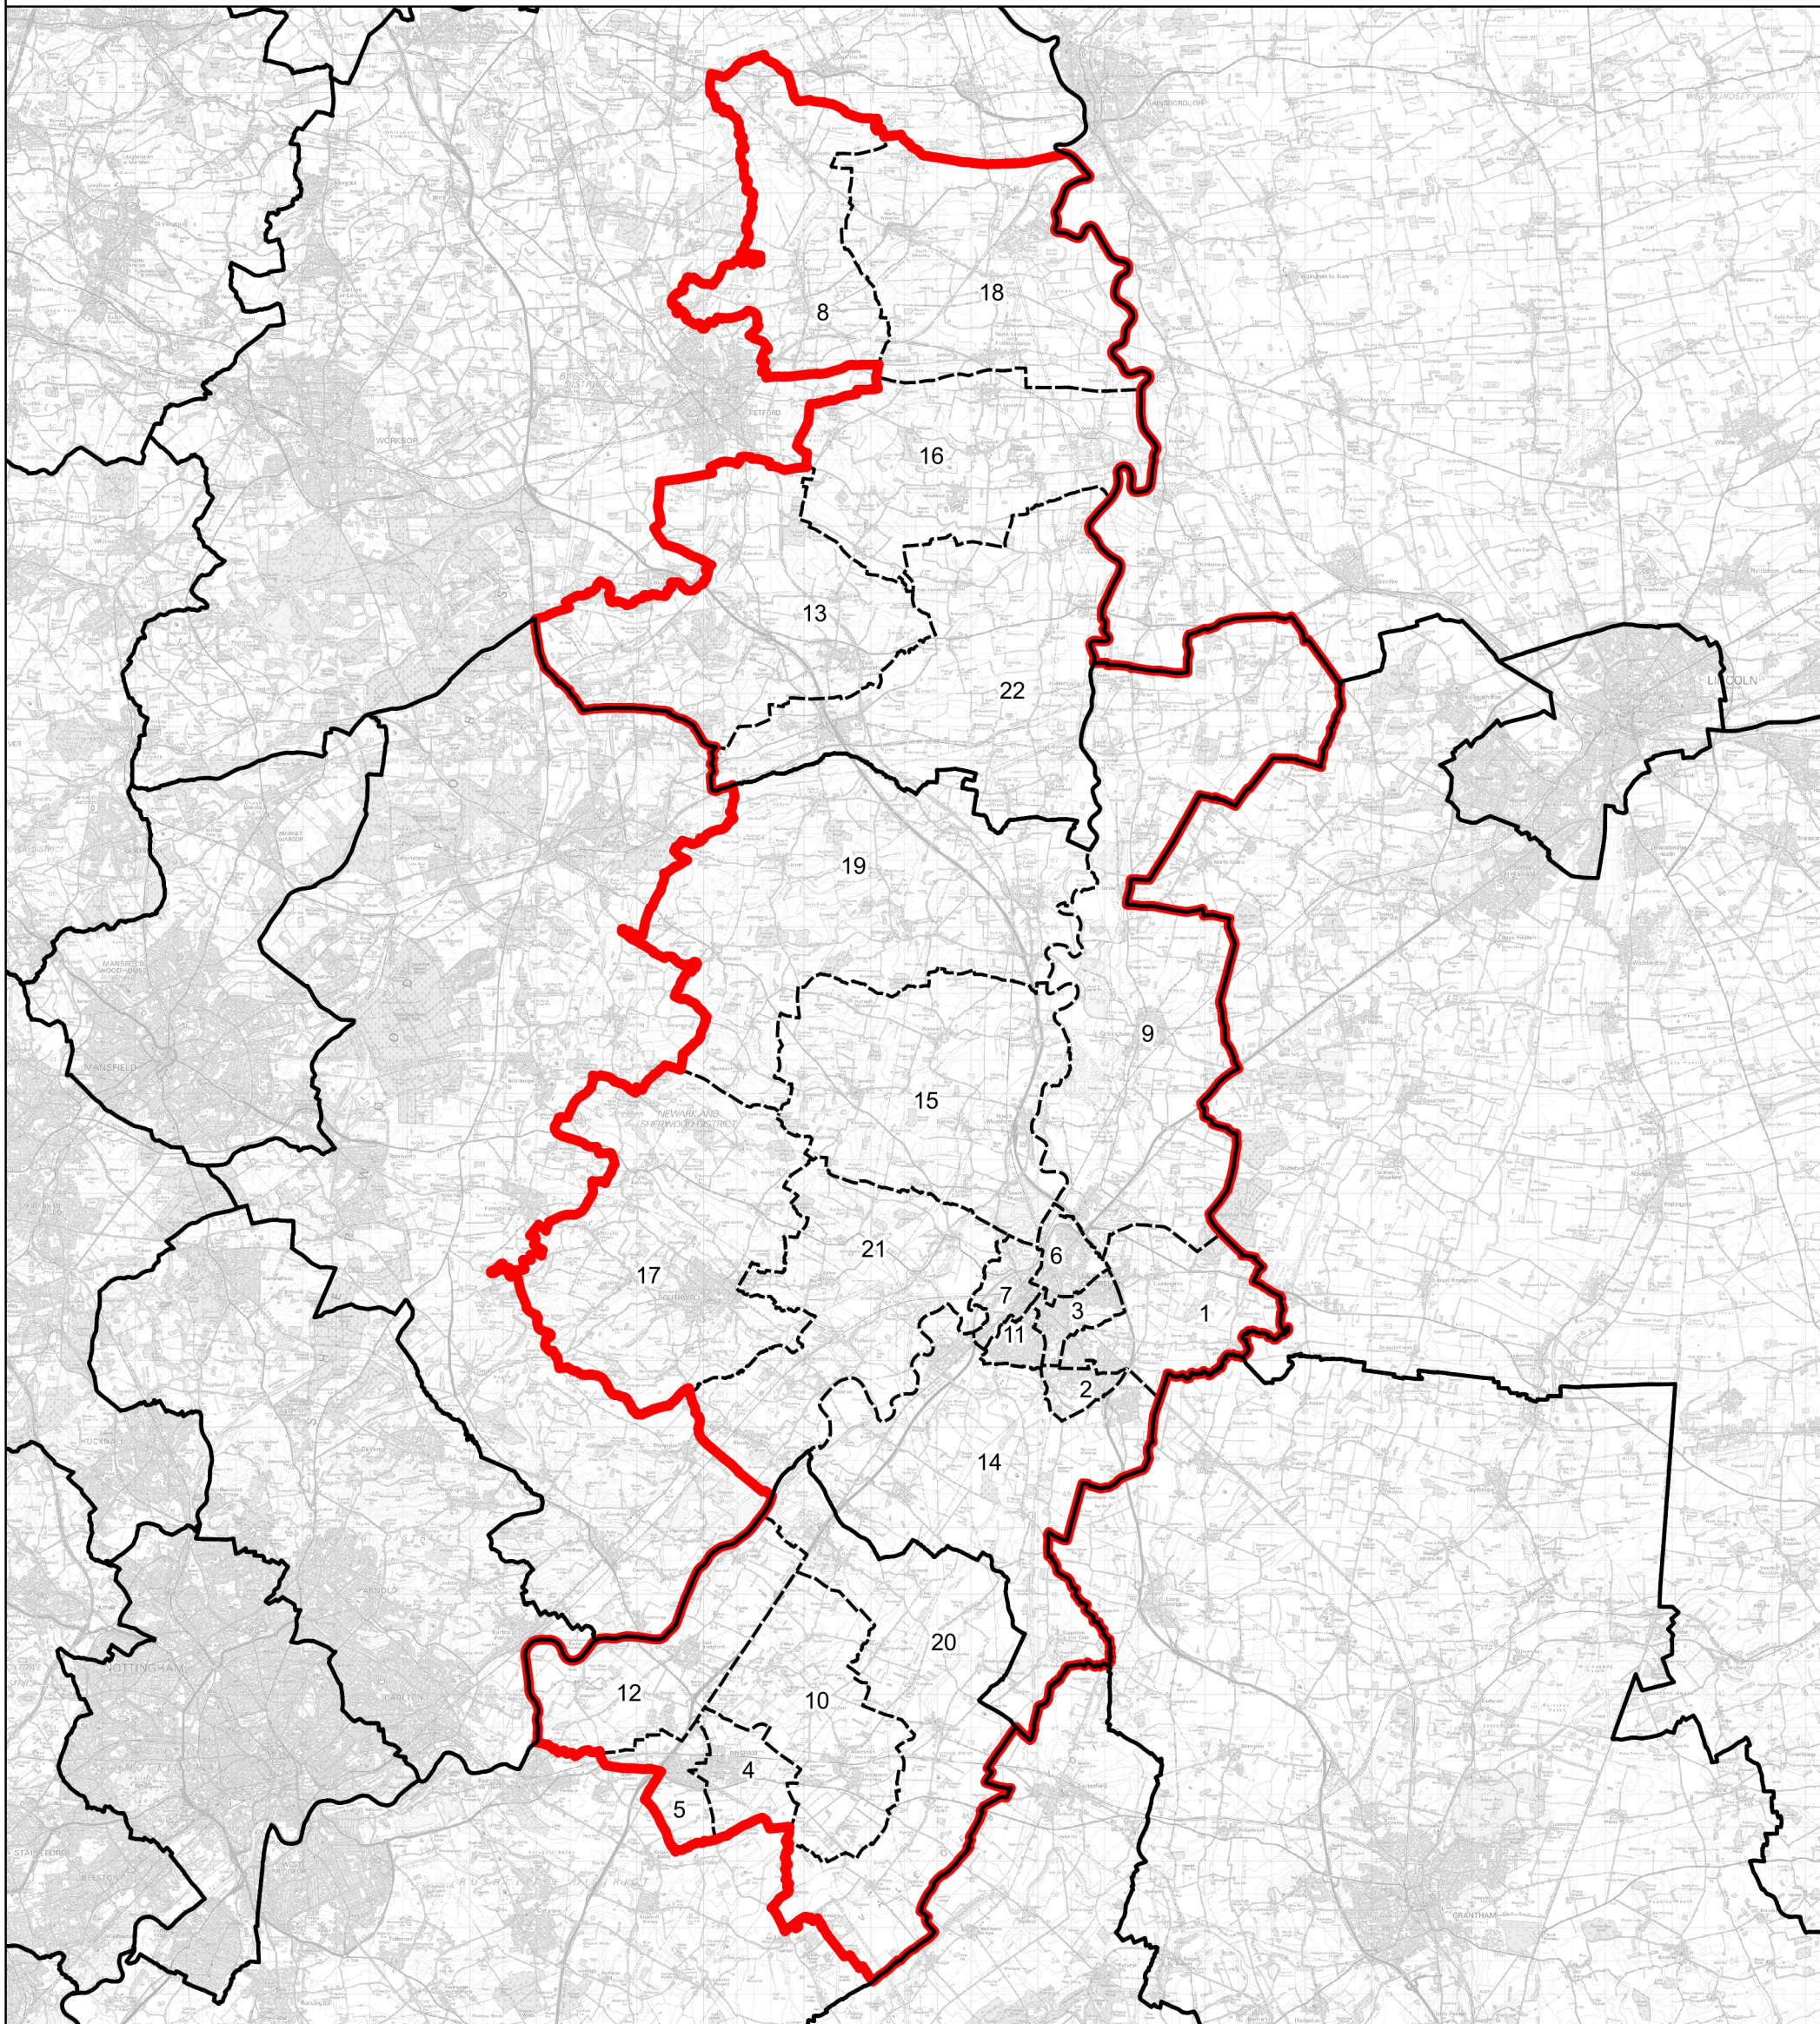

Boundary Commission for England - Revised Proposals for the East Midlands Region

Newark County Constituency - Electorate 76,478

Wards:

1 Balderton North & Coddington	7 Castle	14 Farndon & Fernwood	21 Trent
2 Balderton South	8 Clayworth	15 Muskham	22 Tuxford and Trent
3 Beacon	9 Collingham	16 Rampton	
4 Bingham East	10 Cranmer	17 Southwell	
5 Bingham West	11 Devon	18 Sturton	
6 Bridge	12 East Bridgford	19 Sutton-on-Trent	
	13 East Markham	20 Thoroton	

- Constituency
- Local Authorities
- Wards

© Crown copyright and database rights 2022 OS 100018289. You are permitted to use this data solely to enable you to respond to, or interact with, the organisation that provided you with the data. You are not permitted to copy, sub-licence, distribute or sell any of this data to third parties in any form. Third party rights to enforce the terms of this licence shall be reserved to OS.

Newark County Constituency