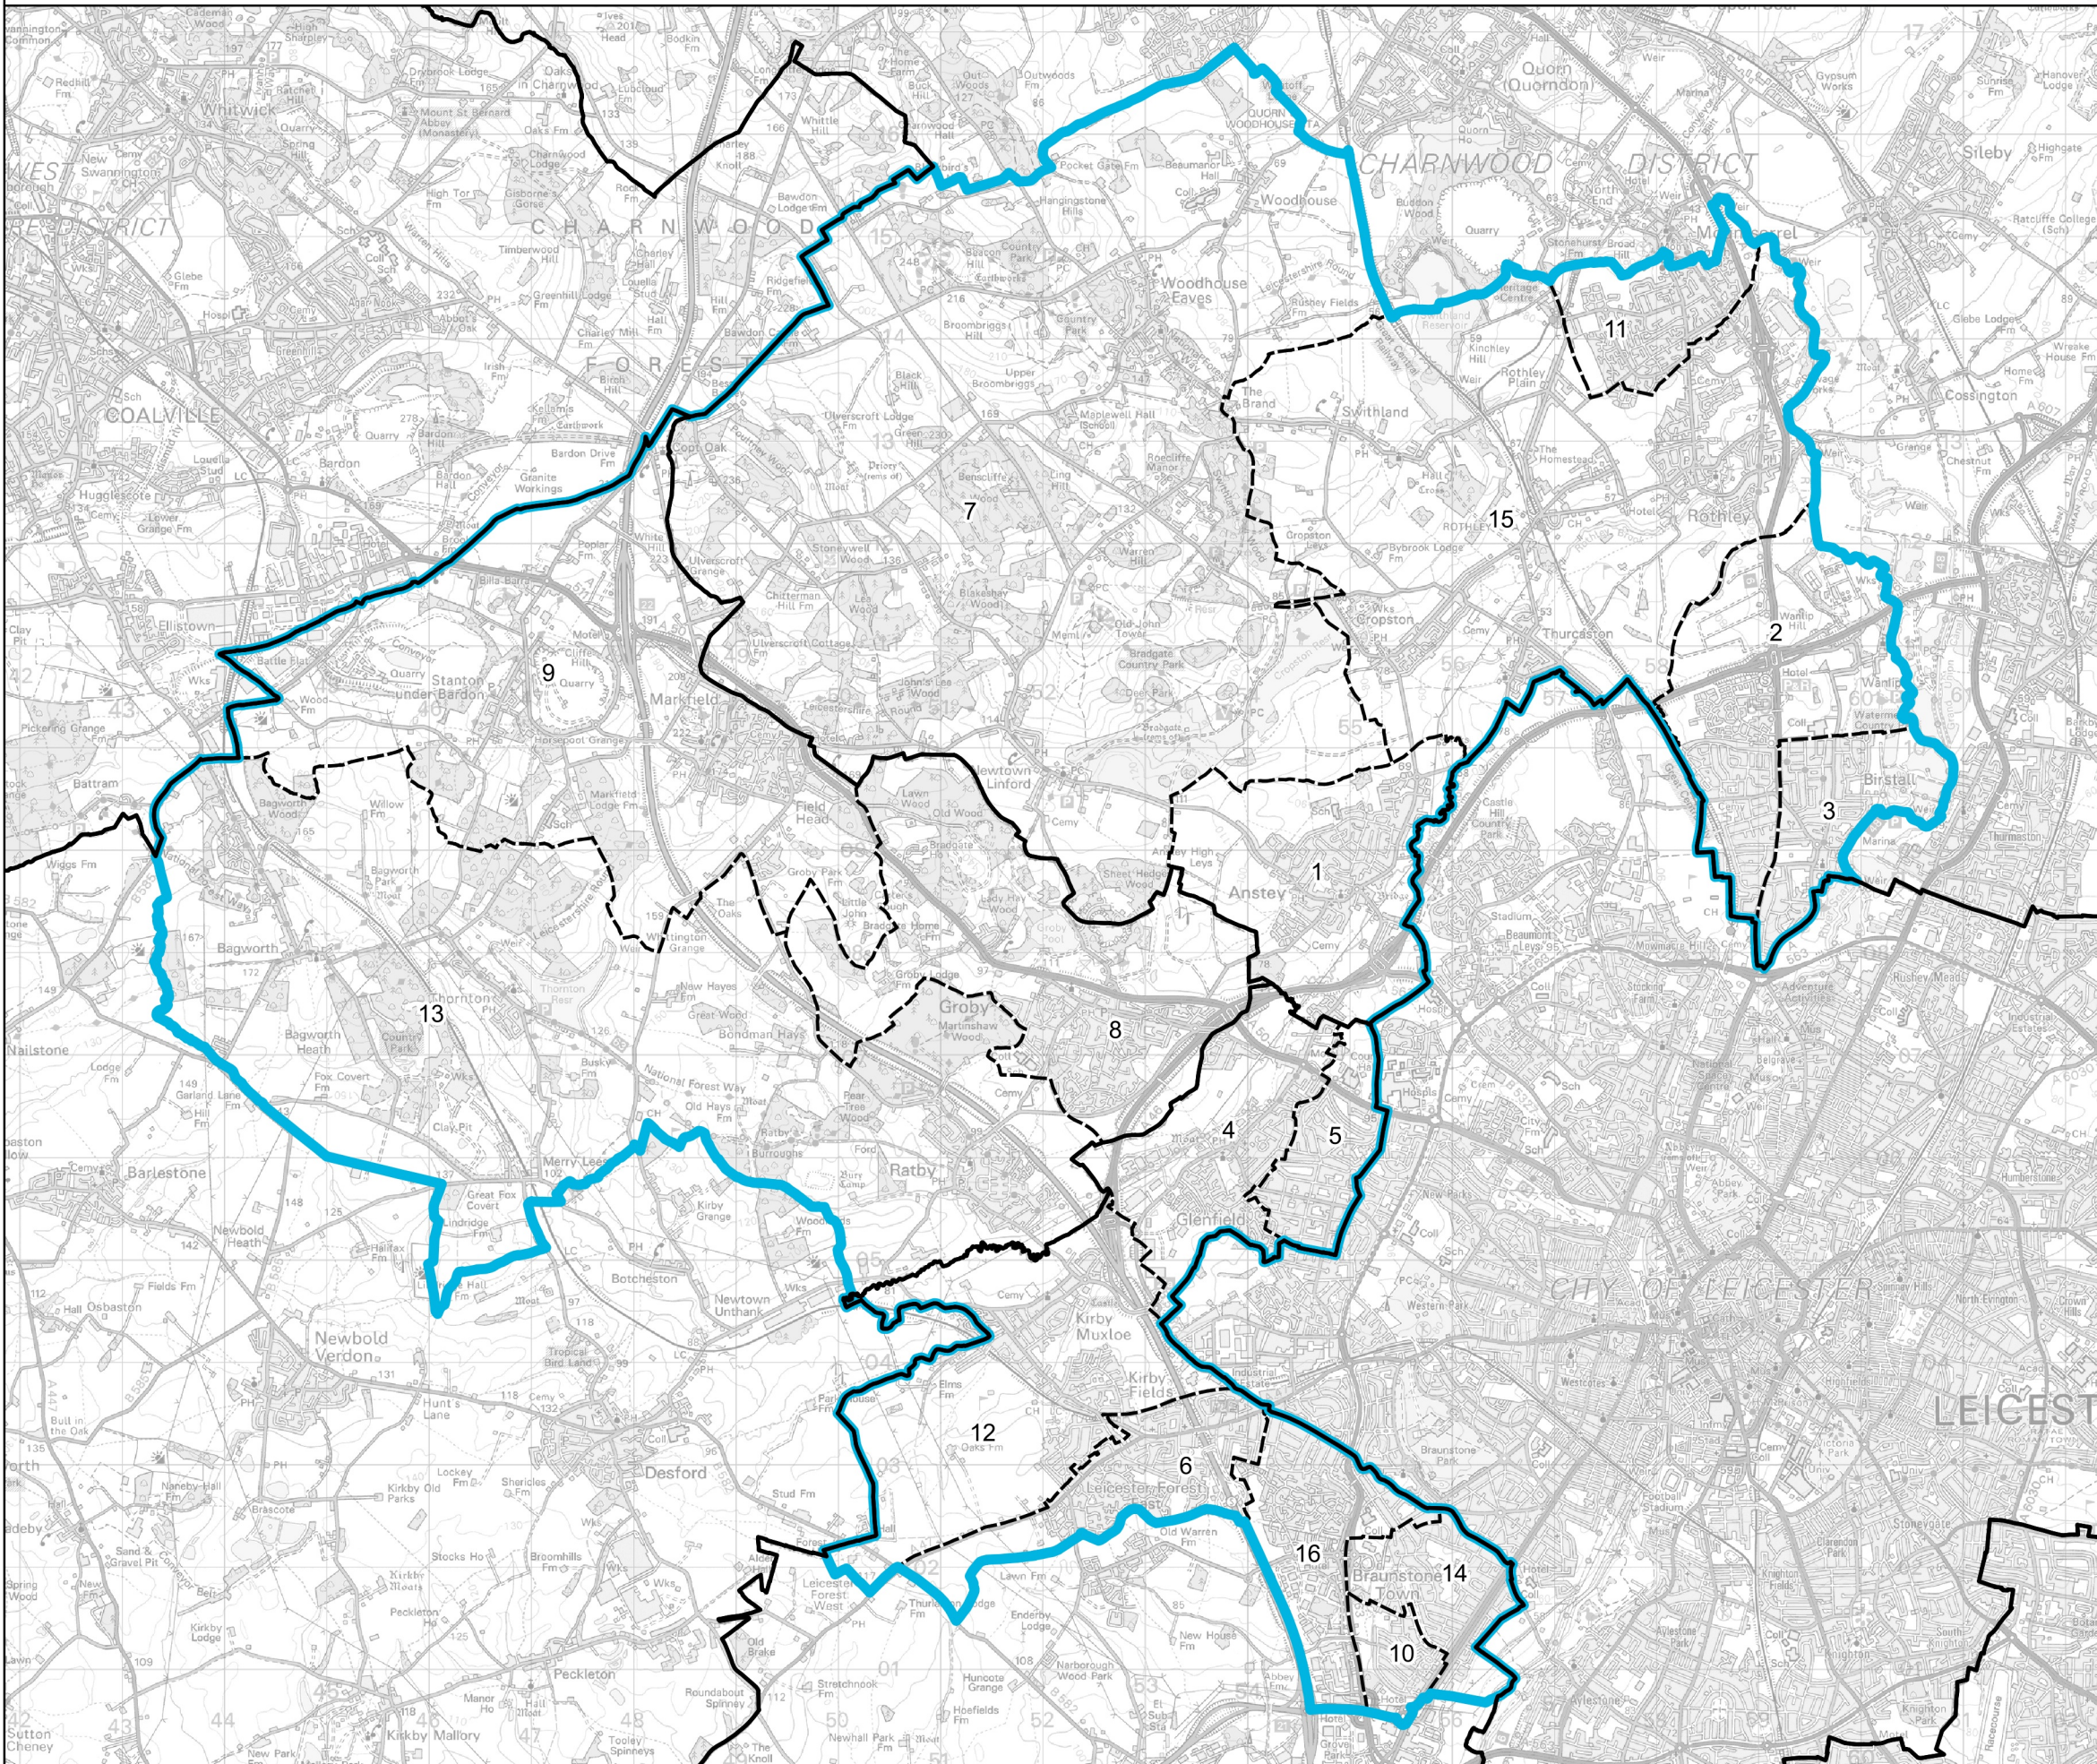

# Boundary Commission for England - Revised Proposals for the East Midlands Region

Mid Leicestershire County Constituency - **Electorate 76,173**

Wards:

- 1 Anstey
- 2 Birstall Wanlip
- 3 Birstall Watermead
- 4 Ellis
- 5 Fairstone
- 6 Forest
- 7 Forest Bradgate
- 8 Groby
- 9 Markfield, Stanton and Fieldhead
- 10 Millfield
- 11 Mountsorrel
- 12 Muxloe
- 13 Ratby, Bagworth and Thornton
- 14 Ravenhurst and Fosse
- 15 Rothley and Thurcaston
- 16 Winstanley

-  Constituency
-  Local Authorities
-  Wards

0 0.9 1.8 km

© Crown copyright and database rights 2022 OS 100018289. You are permitted to use this data solely to enable you to respond to, or interact with, the organisation that provided you with the data. You are not permitted to copy, sub-licence, distribute or sell any of this data to third parties in any form. Third party rights to enforce the terms of this licence shall be reserved to OS.

Mid Leicestershire County Constituency