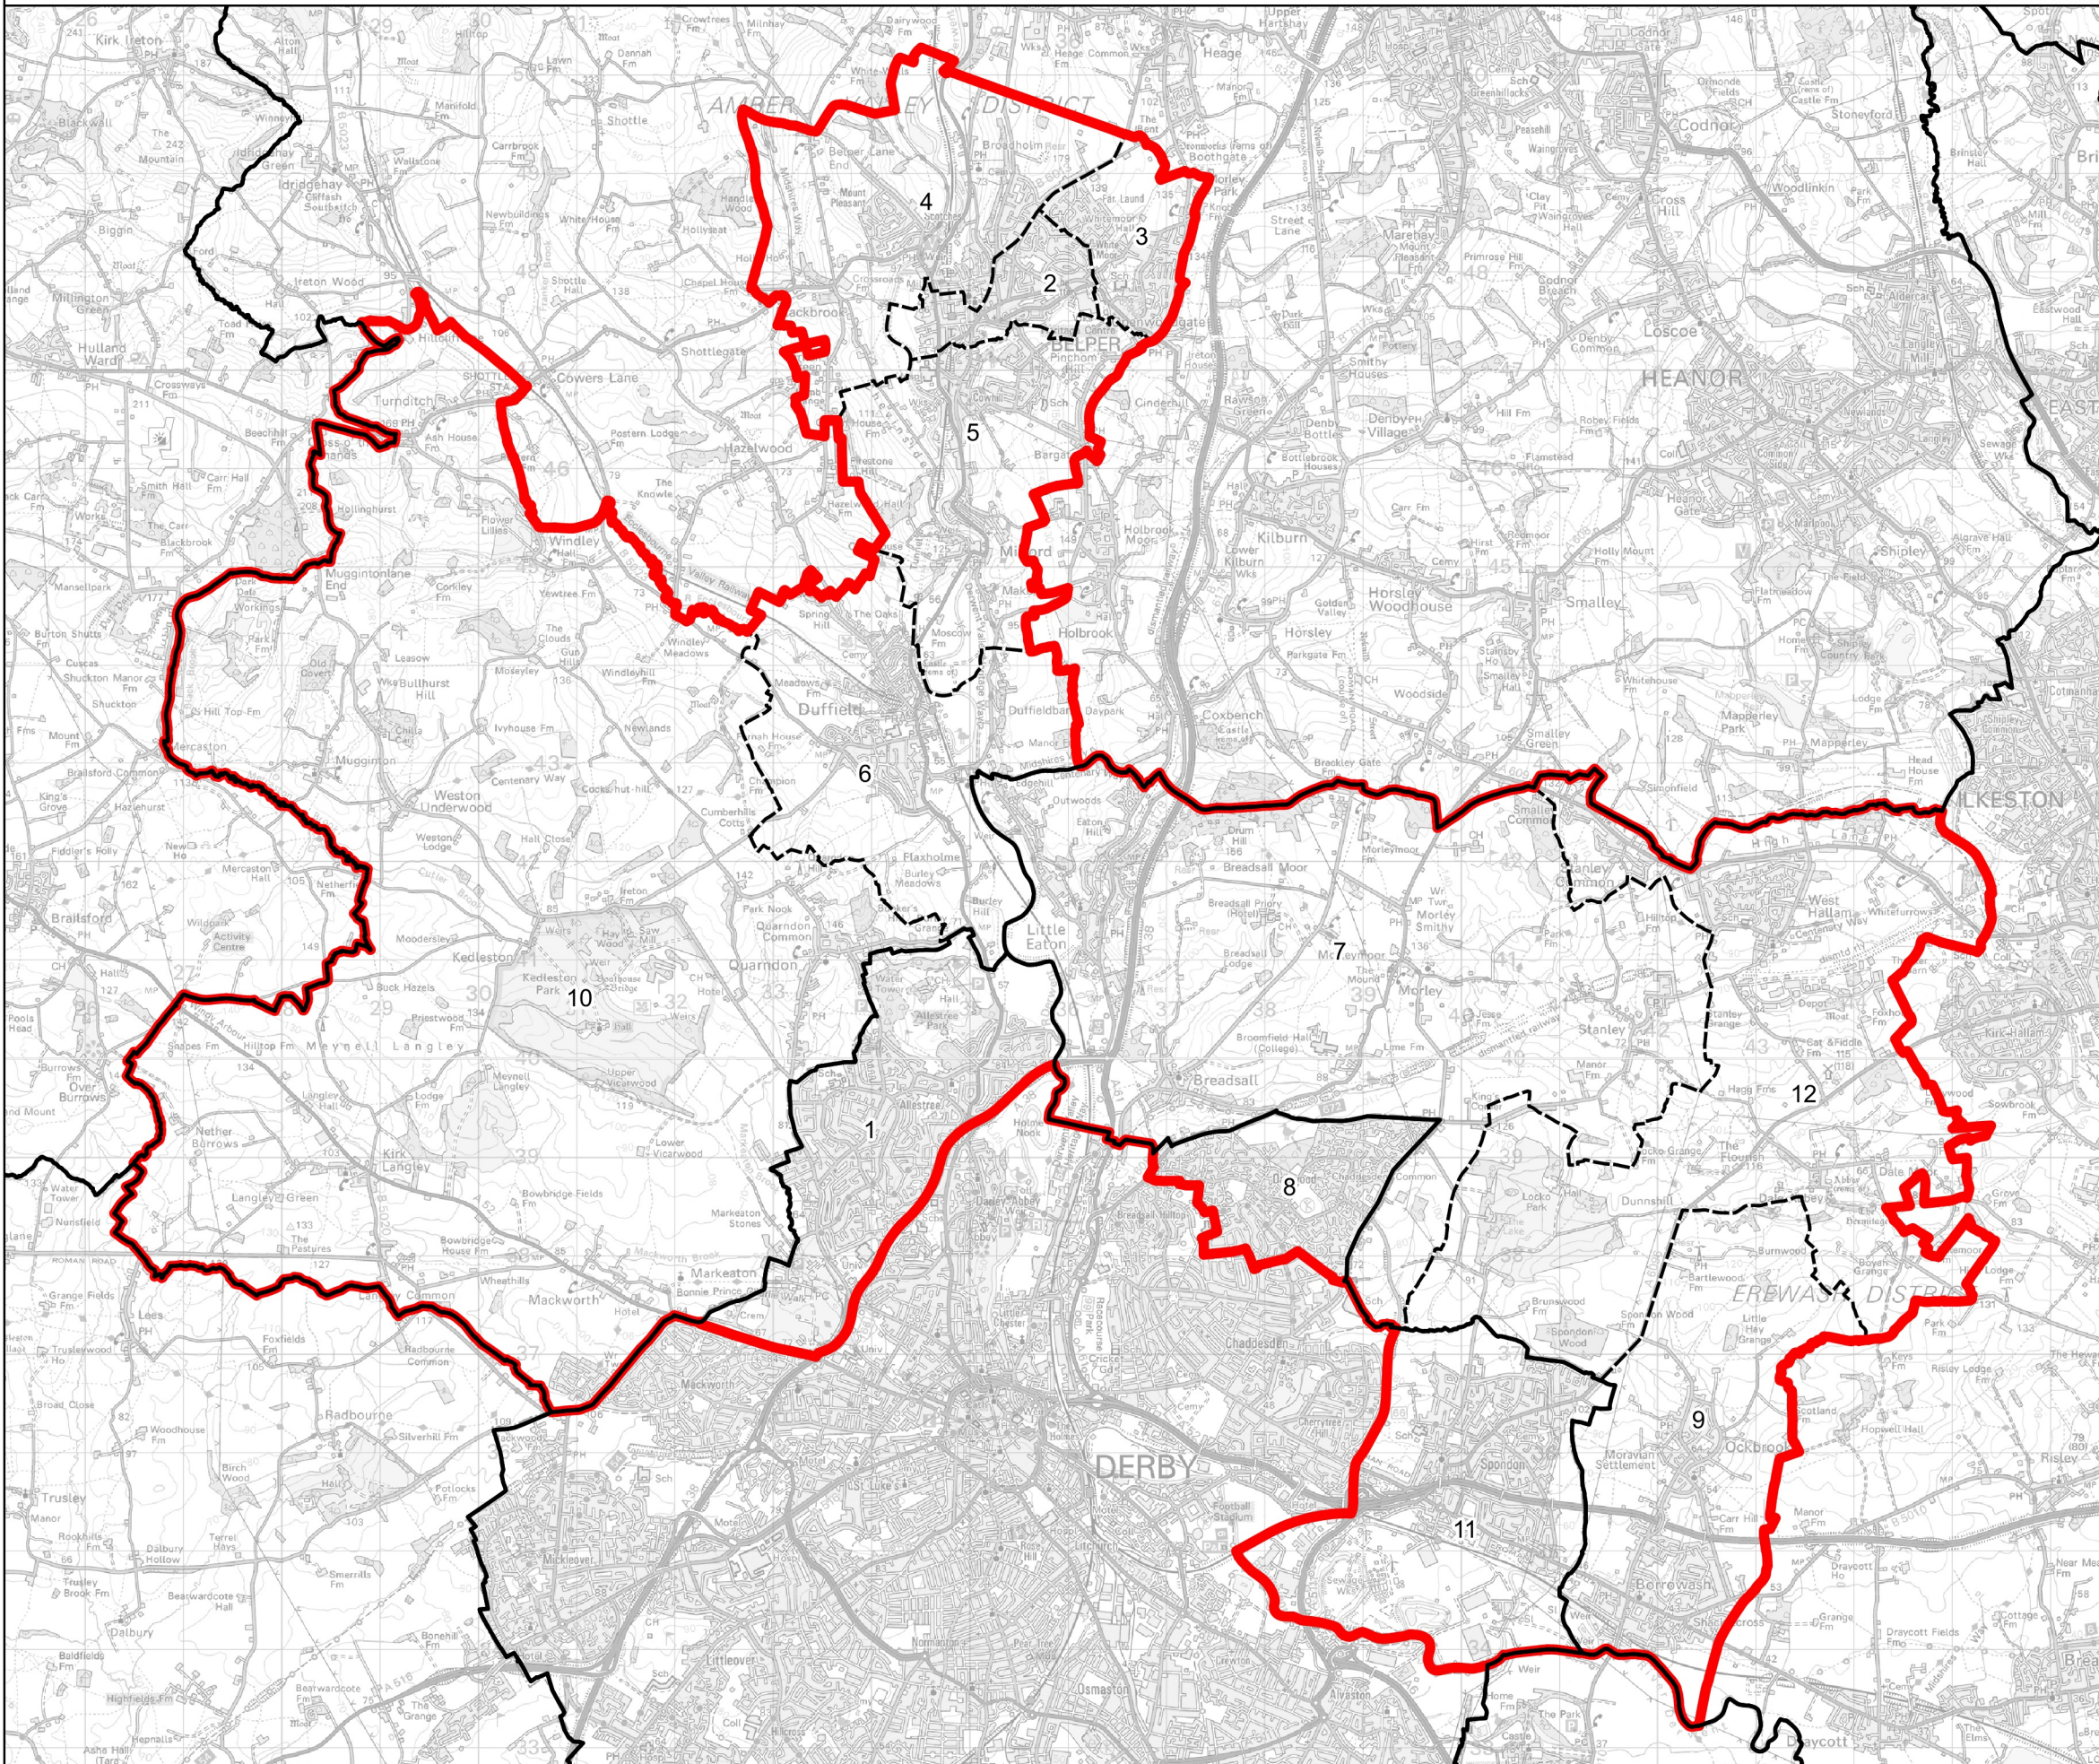

# Boundary Commission for England - Revised Proposals for the East Midlands Region

Mid Derbyshire County Constituency - Electorate 70,085

Wards:

- 1 Allestree
- 2 Belper Central
- 3 Belper East
- 4 Belper North
- 5 Belper South
- 6 Duffield
- 7 Little Eaton & Stanley
- 8 Oakwood
- 9 Ockbrook & Borrowash
- 10 South West Parishes
- 11 Spondon
- 12 West Hallam & Dale Abbey

 Constituency  
 Local Authorities  
 Wards

0 1 2 km 

© Crown copyright and database rights 2022 OS 100018289. You are permitted to use this data solely to enable you to respond to, or interact with, the organisation that provided you with the data. You are not permitted to copy, sub-licence, distribute or sell any of this data to third parties in any form. Third party rights to enforce the terms of this licence shall be reserved to OS.

Mid Derbyshire County Constituency