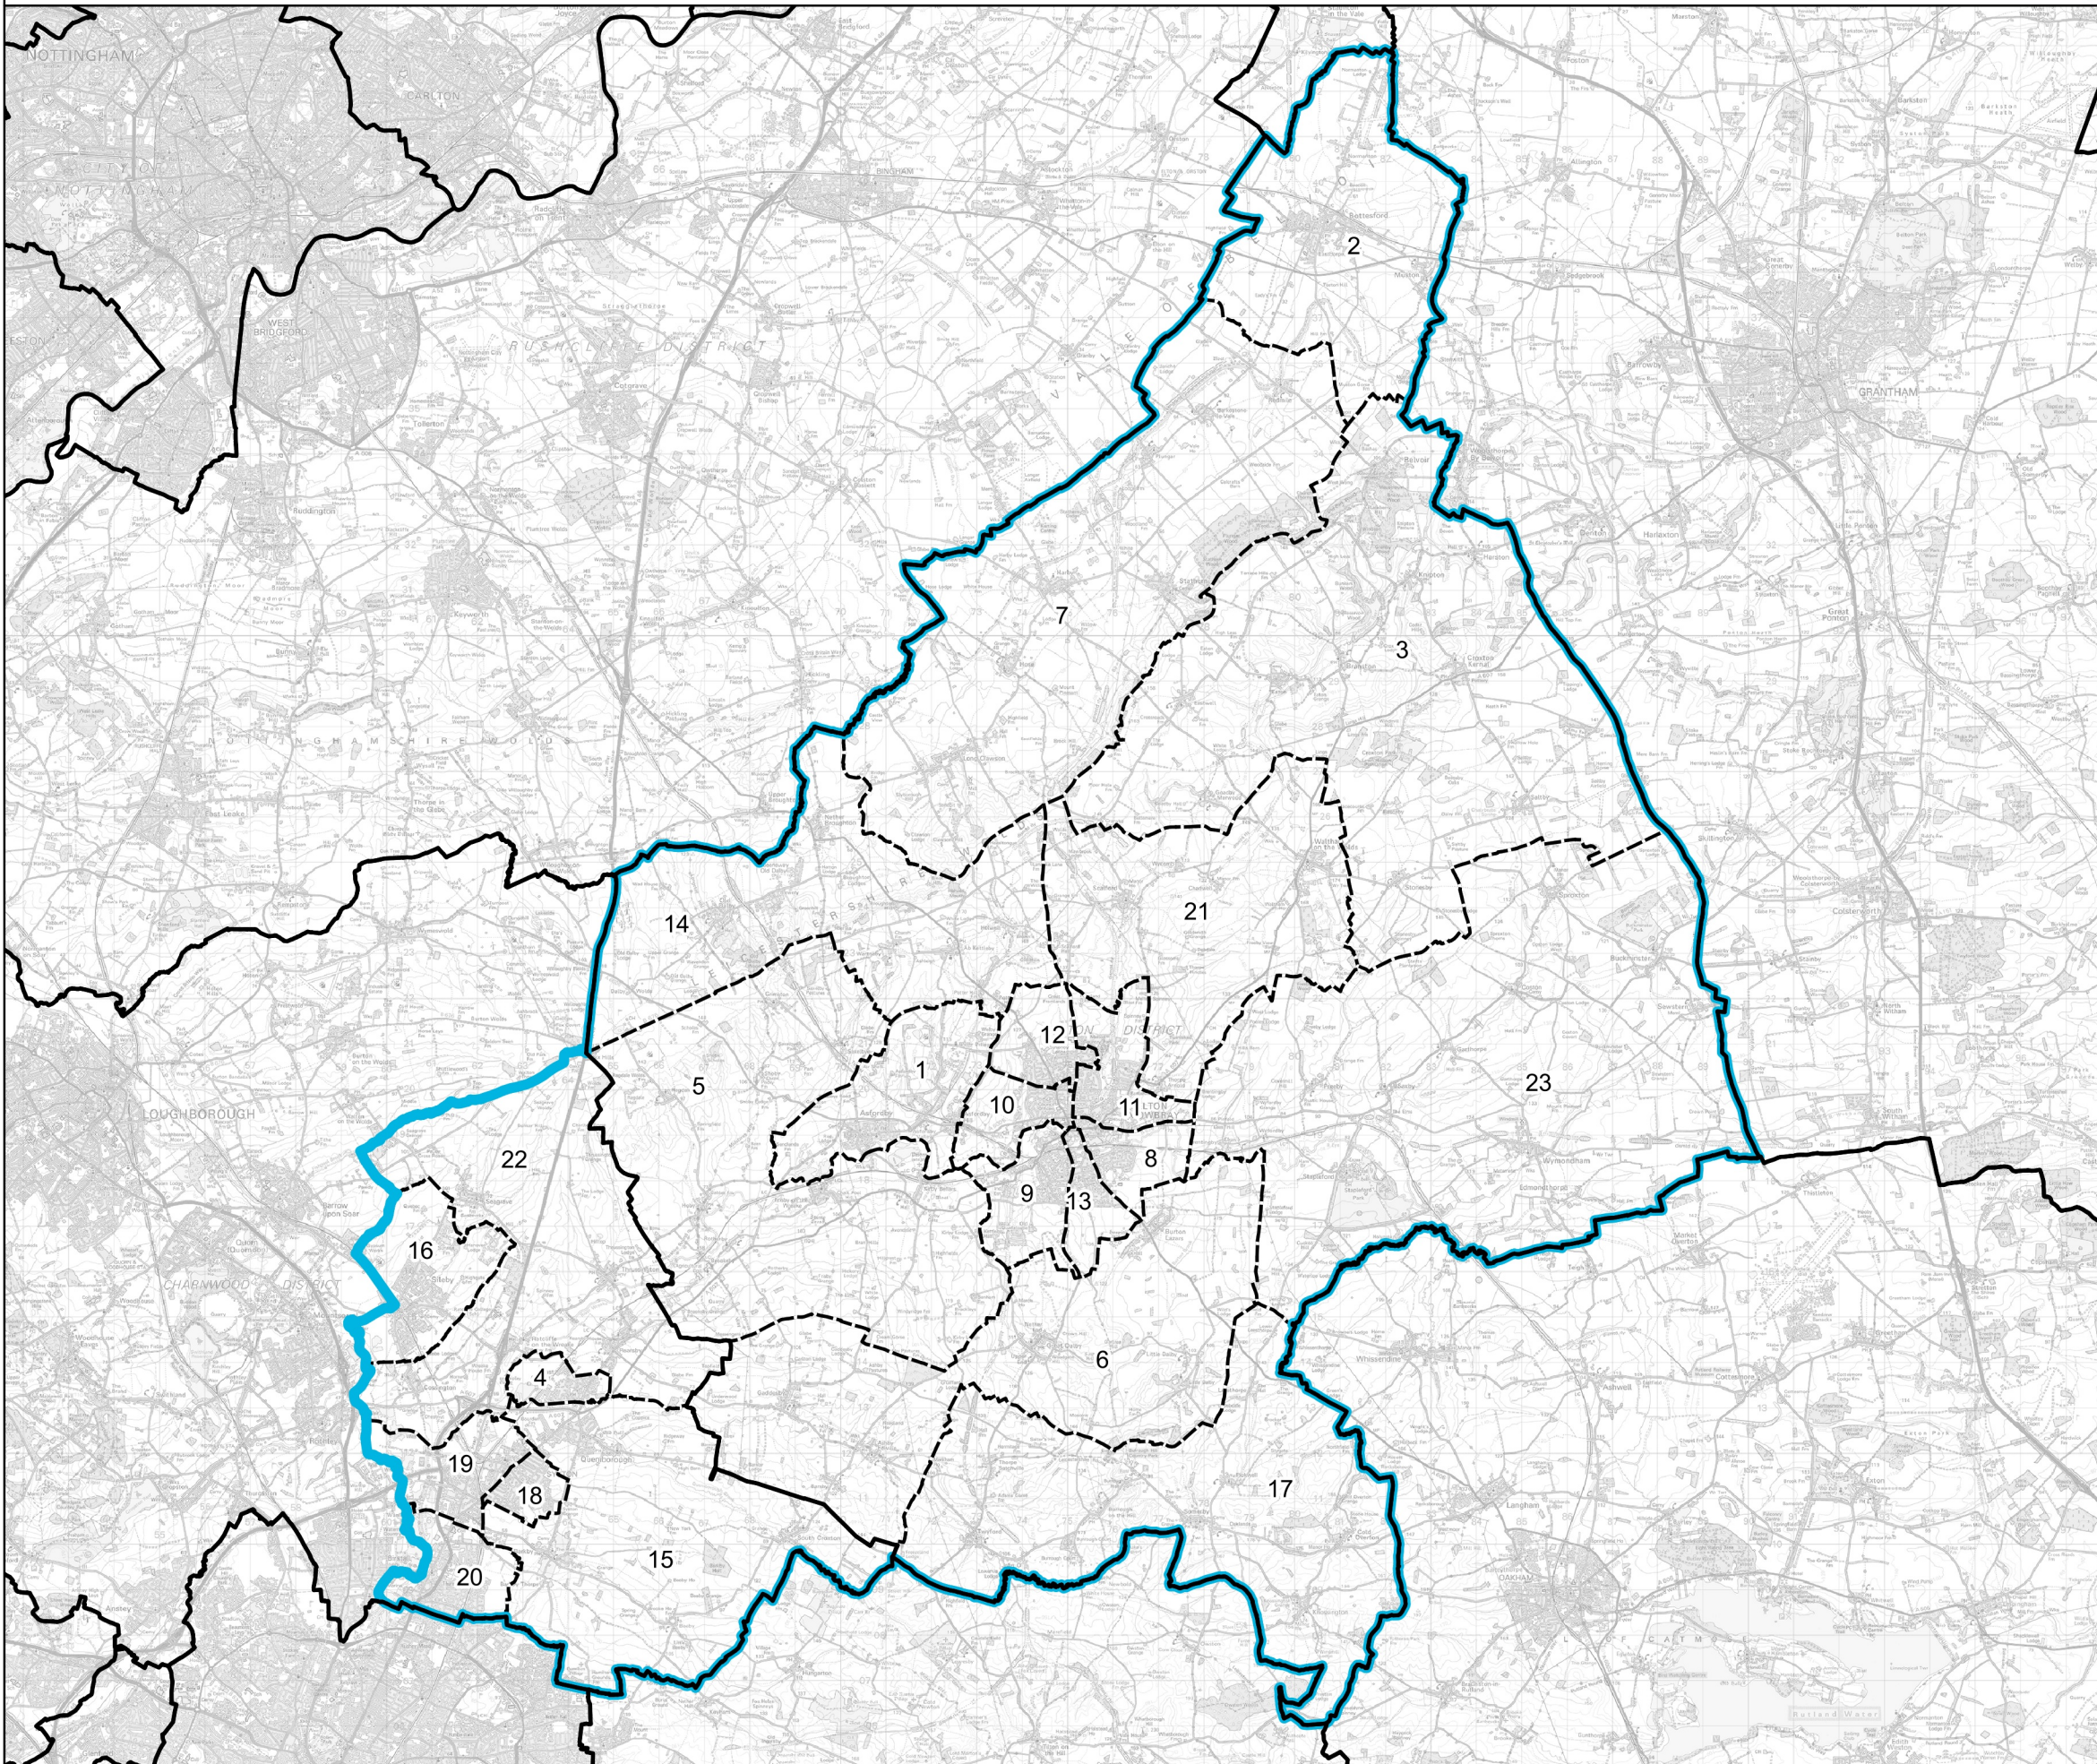

Boundary Commission for England - Revised Proposals for the East Midlands Region

Melton and Syston County Constituency - **Electorate 71,615**

Wards:

- 1 Asfordby
- 2 Bottesford
- 3 Croxton Kerrial
- 4 East Goscote
- 5 Frisby-on-the-Wreake
- 6 Gaddesby
- 7 Long Clawson and Stathern
- 8 Melton Craven
- 9 Melton Dorian
- 10 Melton Egerton
- 11 Melton Newport
- 12 Melton Sysonby
- 13 Melton Warwick
- 14 Old Dalby
- 15 Queniborough
- 16 Sileby
- 17 Somerby
- 18 Syston East
- 19 Syston West
- 20 Thurmaston
- 21 Waltham-on-the-Wolds
- 22 Wreake Villages
- 23 Wymondham

- Constituency
- Local Authorities
- Wards

© Crown copyright and database rights 2022 OS 100018289. You are permitted to use this data solely to enable you to respond to, or interact with, the organisation that provided you with the data. You are not permitted to copy, sub-licence, distribute or sell any of this data to third parties in any form. Third party rights to enforce the terms of this licence shall be reserved to OS.

Melton and Syston County Constituency