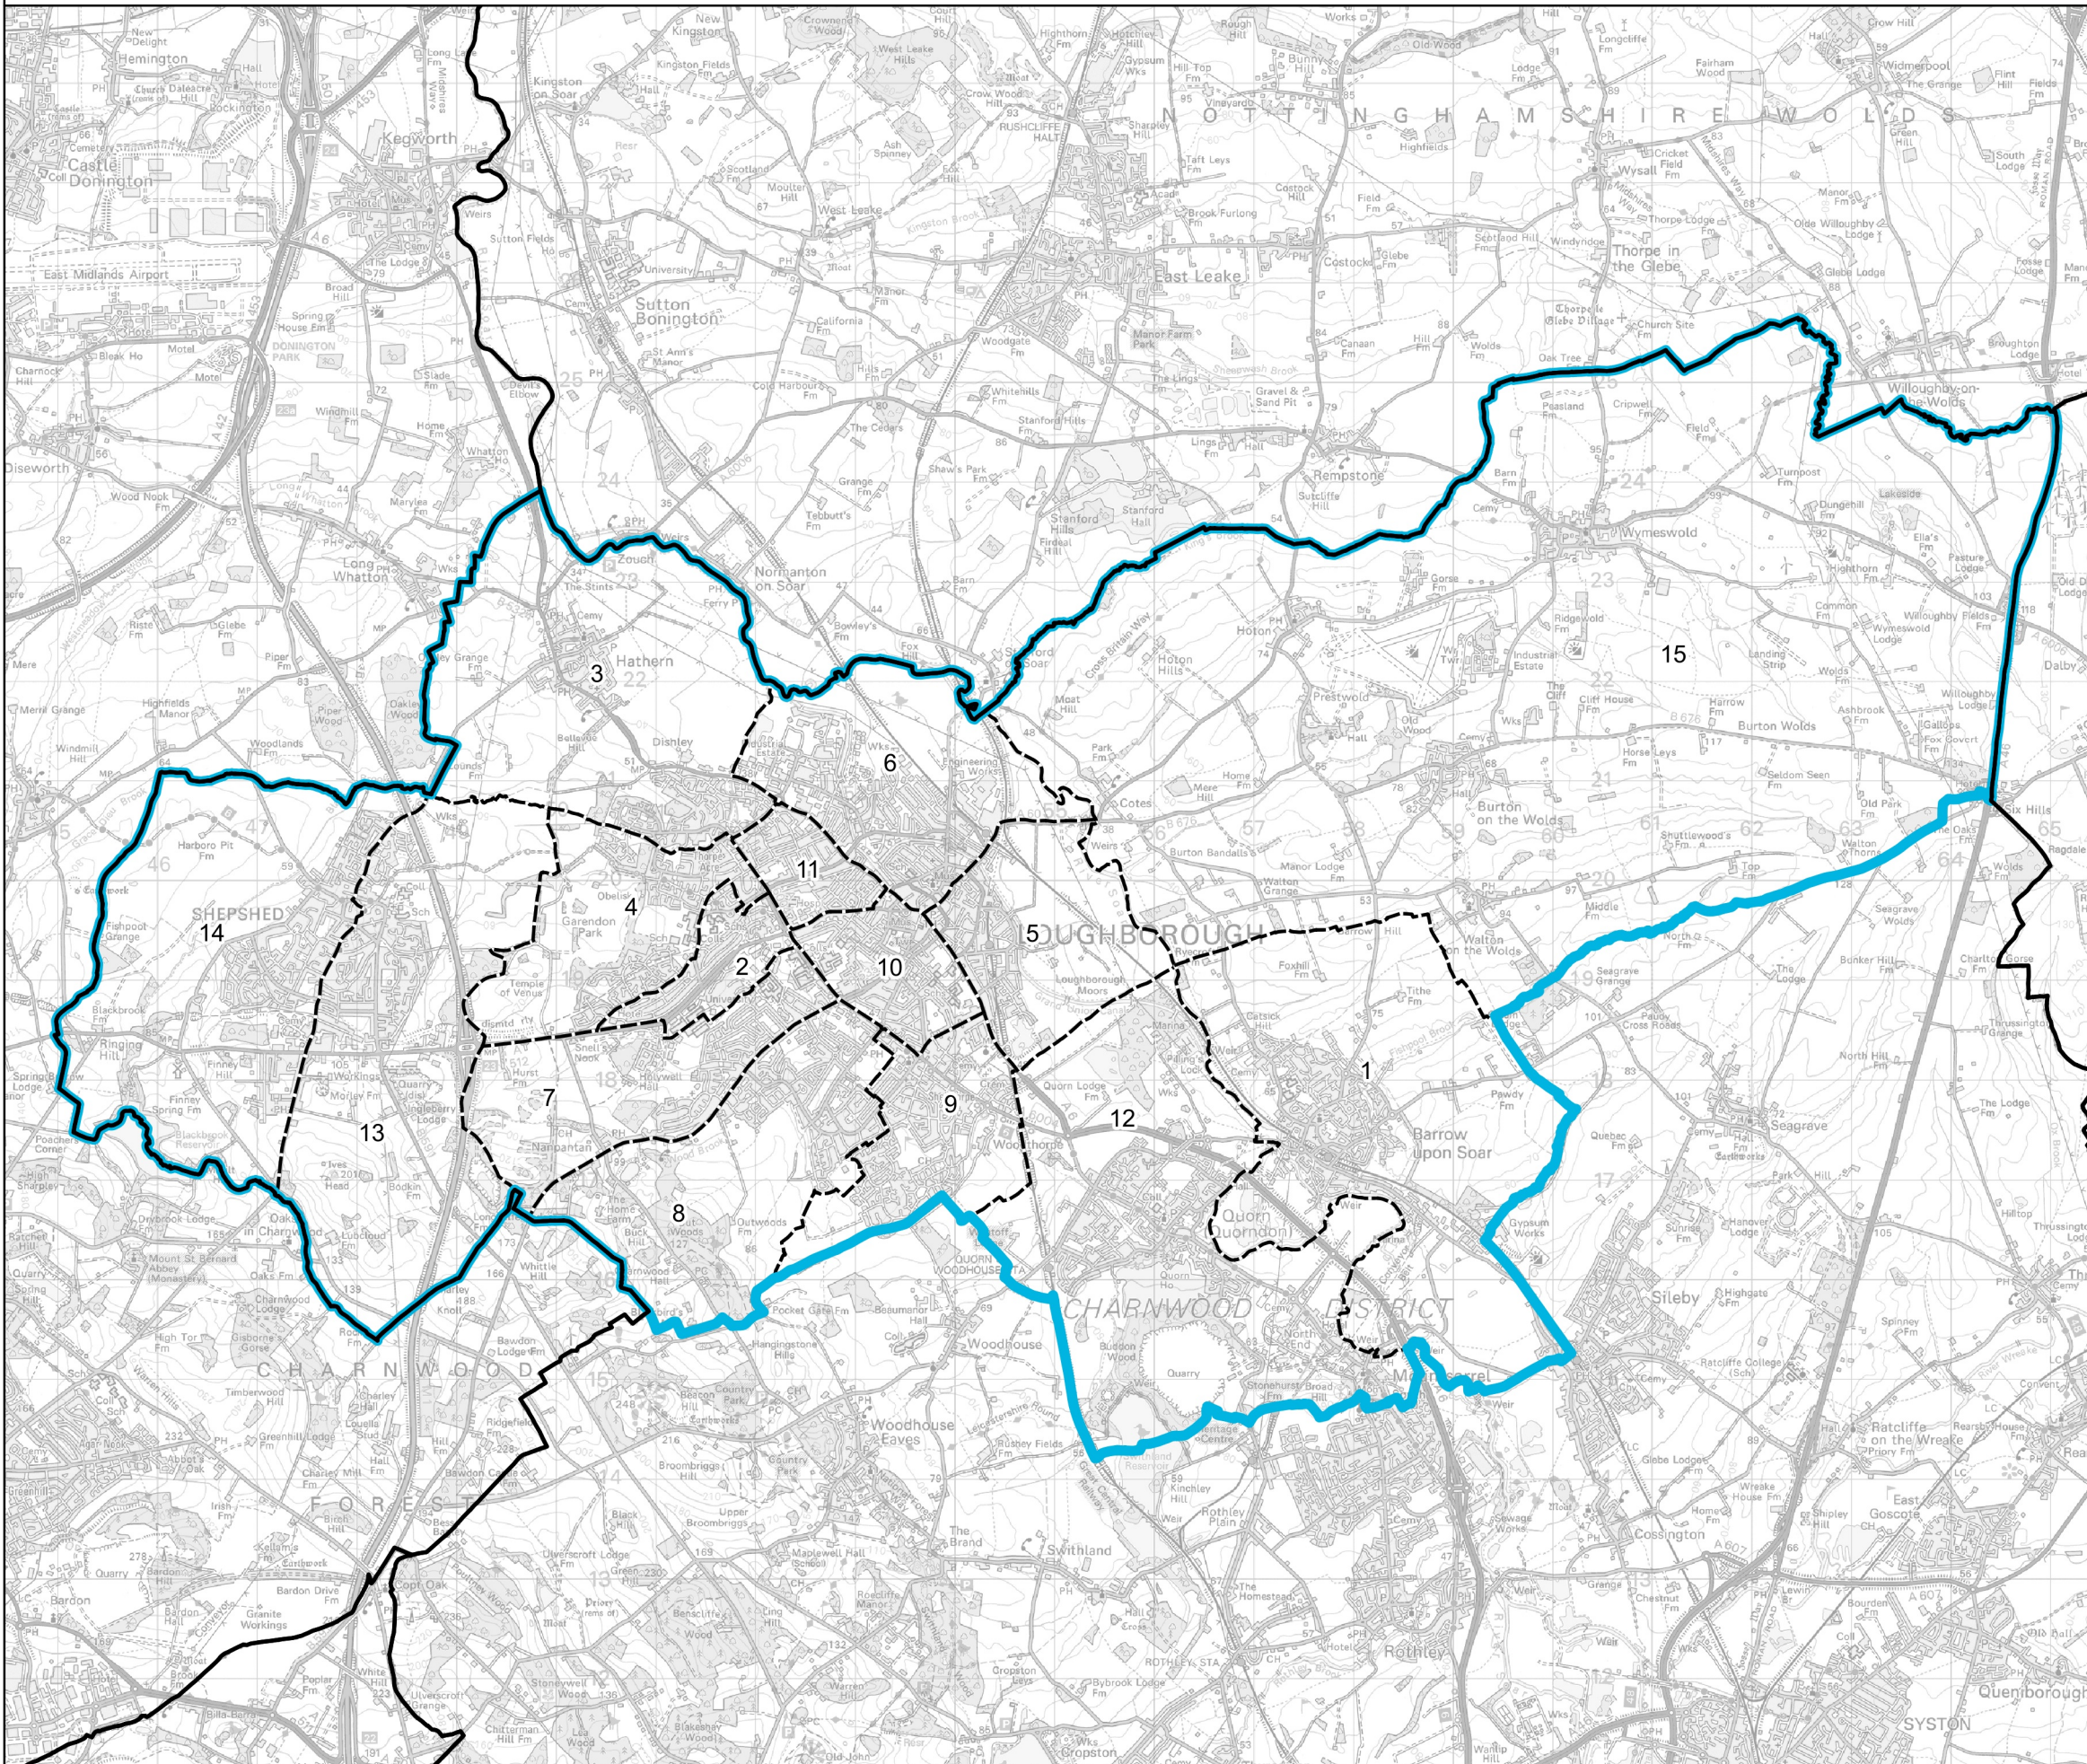

# Boundary Commission for England - Revised Proposals for the East Midlands Region

Loughborough County Constituency - Electorate 73,902

Wards:

- 1 Barrow and Sibley West
- 2 Loughborough Ashby
- 3 Loughborough Dishley and Hathern
- 4 Loughborough Garendon
- 5 Loughborough Hastings
- 6 Loughborough Lemyngton
- 7 Loughborough Nanpantan
- 8 Loughborough Outwoods
- 9 Loughborough Shelthorpe
- 10 Loughborough Southfields
- 11 Loughborough Storer
- 12 Quorn and Mountsorrel Castle
- 13 Shepshed East
- 14 Shepshed West
- 15 The Wolds

-  Constituency
-  Local Authorities
-  Wards

0 1 2 km

© Crown copyright and database rights 2022 OS 100018289. You are permitted to use this data solely to enable you to respond to, or interact with, the organisation that provided you with the data. You are not permitted to copy, sub-licence, distribute or sell any of this data to third parties in any form. Third party rights to enforce the terms of this licence shall be reserved to OS.

Loughborough County Constituency