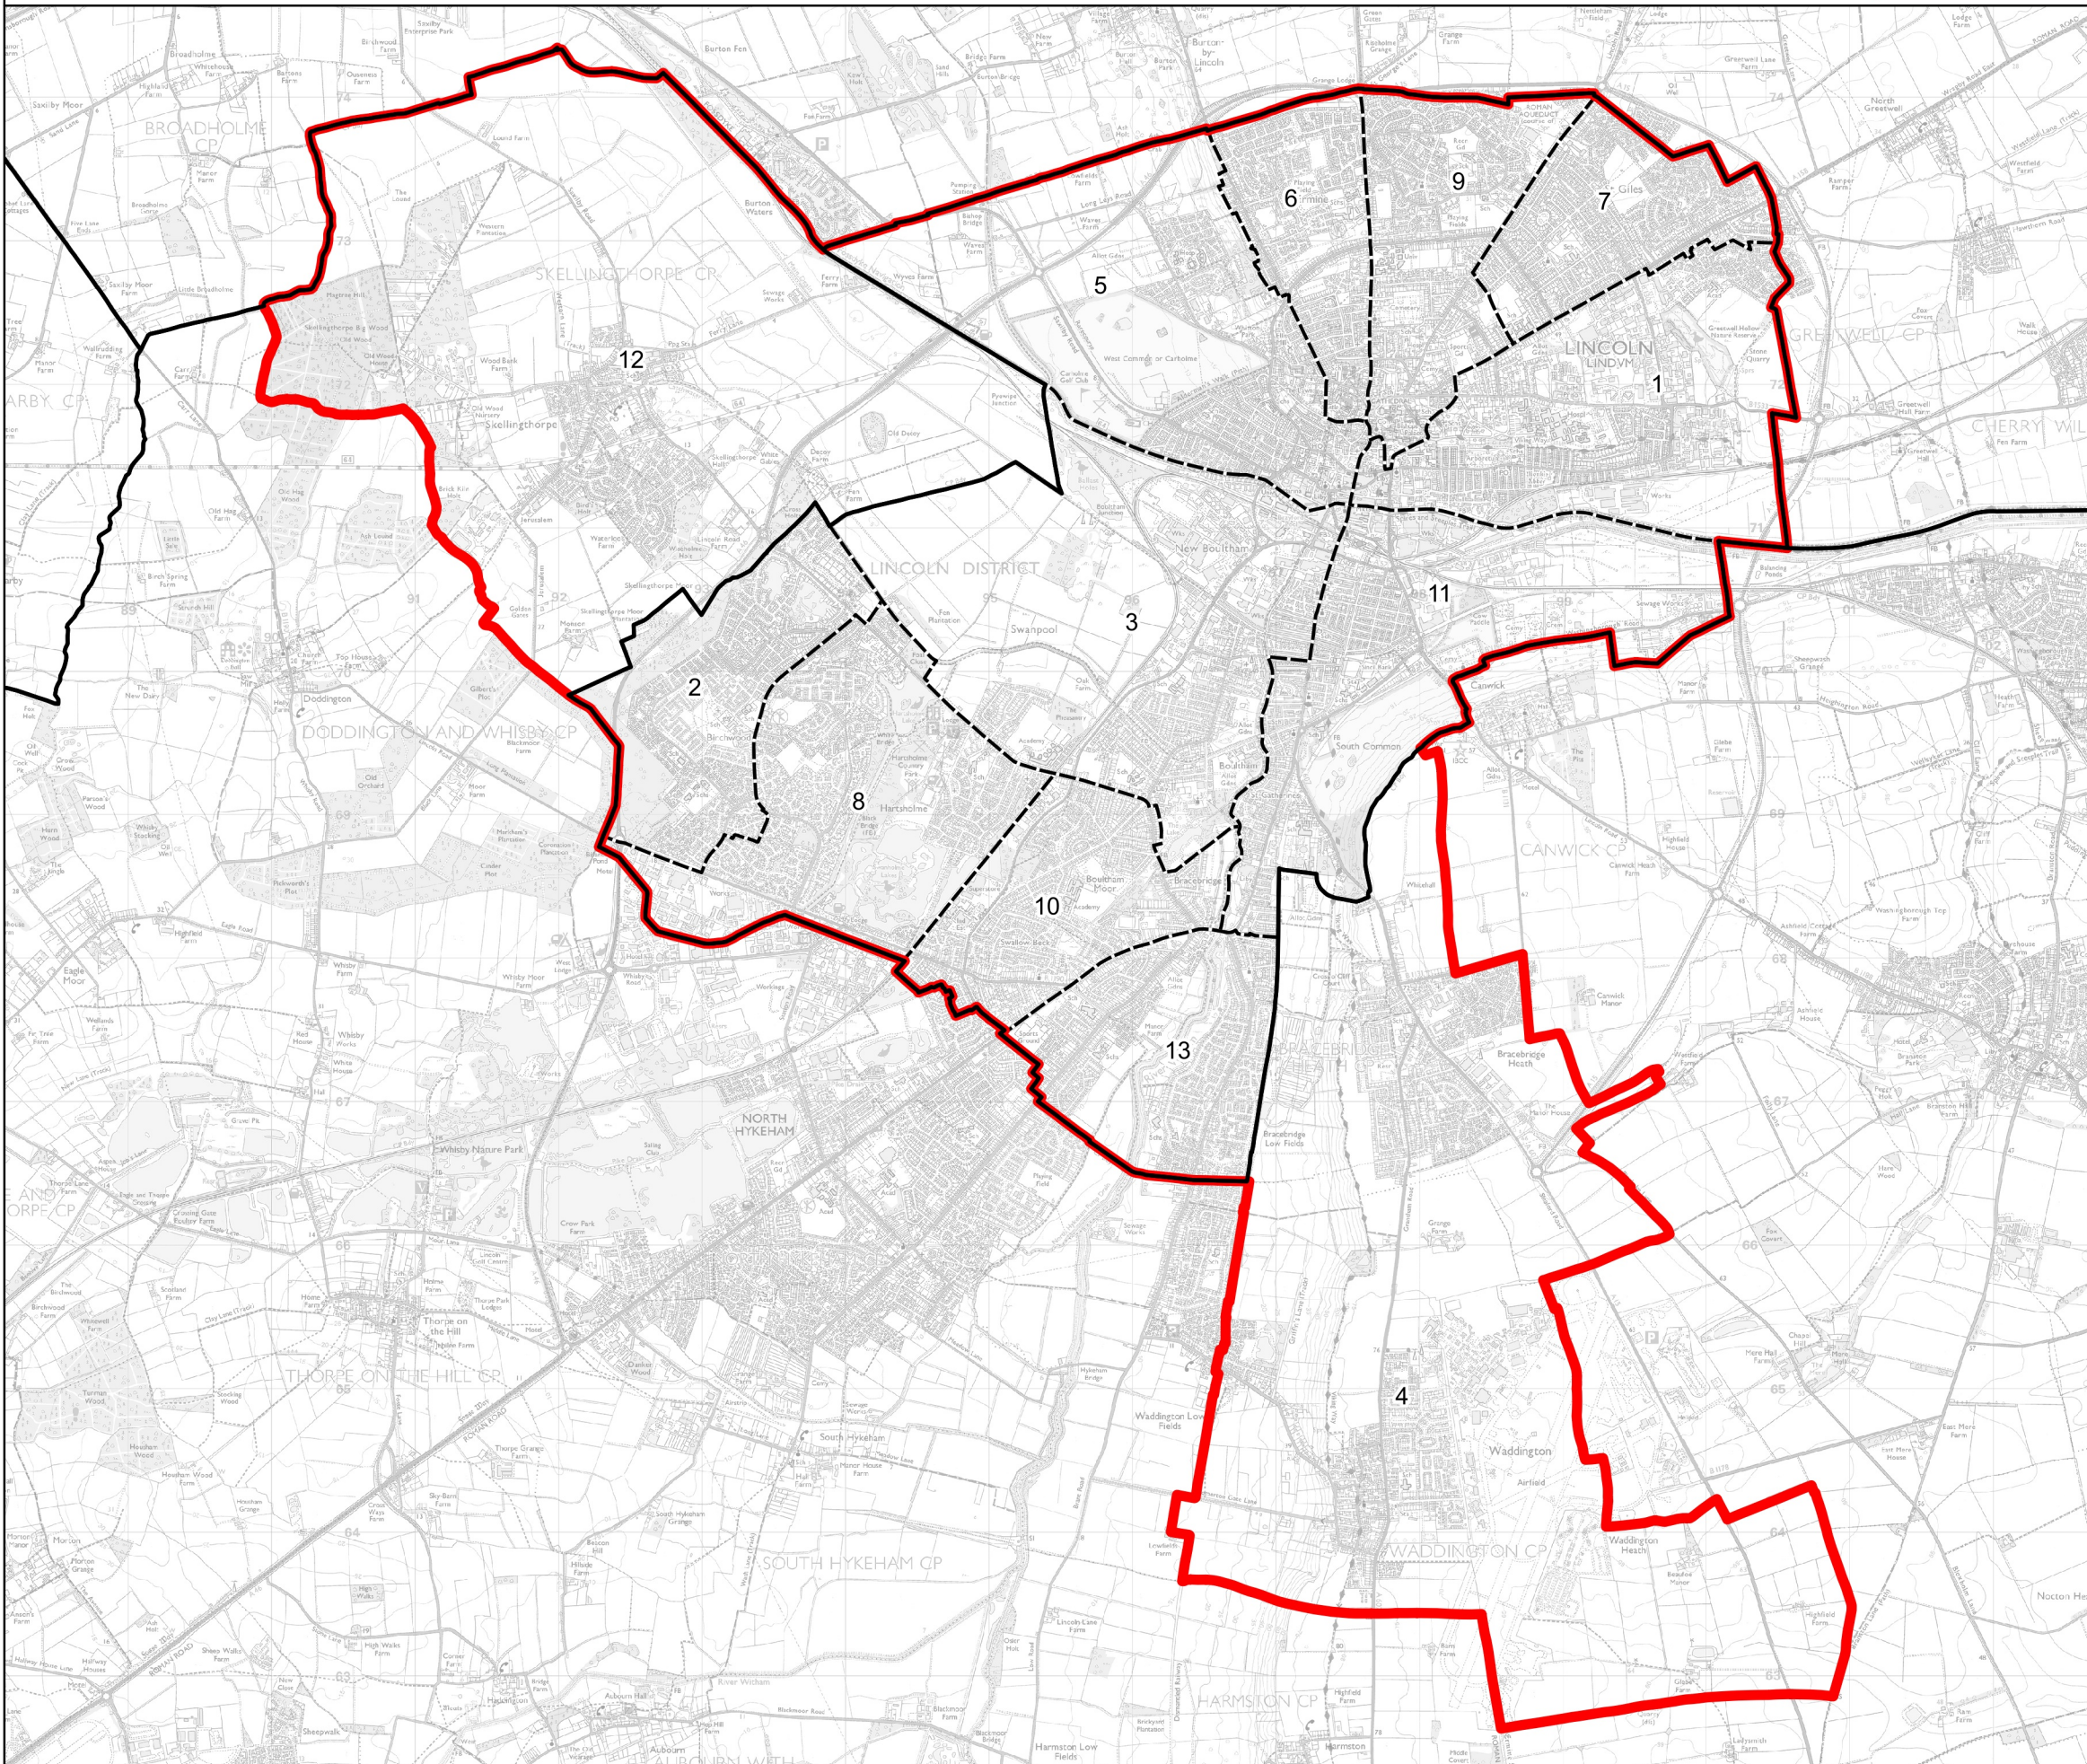

Boundary Commission for England - Revised Proposals for the East Midlands Region

Lincoln Borough Constituency - Electorate 74,128

Wards:

- 1 Abbey
- 2 Birchwood
- 3 Boultham
- 4 Bracebridge Heath and Waddington East
- 5 Carholme
- 6 Castle
- 7 Glebe
- 8 Hartsholme
- 9 Minster
- 10 Moorland
- 11 Park
- 12 Skellingthorpe
- 13 Witham

-  Constituency
-  Local Authorities
-  Wards

© Crown copyright and database rights 2022 OS 100018289. You are permitted to use this data solely to enable you to respond to, or interact with, the organisation that provided you with the data. You are not permitted to copy, sub-licence, distribute or sell any of this data to third parties in any form. Third party rights to enforce the terms of this licence shall be reserved to OS.

Lincoln Borough Constituency